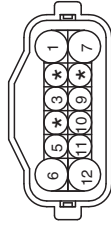

DAYTIME RUNNING LIGHTS

DAYTIME RUNNING LIGHTS (3)

SD958-3

C-17/C65/C112/C212

KET_1809WP_12F_Gr

M06-3