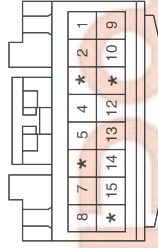

EKM5D6958BL

DAYTIME RUNNING LIGHTS

DAYTIME RUNNING LIGHTS (3)

SD958-3

C-17/C65/C112/C212

KET_1809WP_12F_Gr

M06-3

MLX_040III_16F_Gr