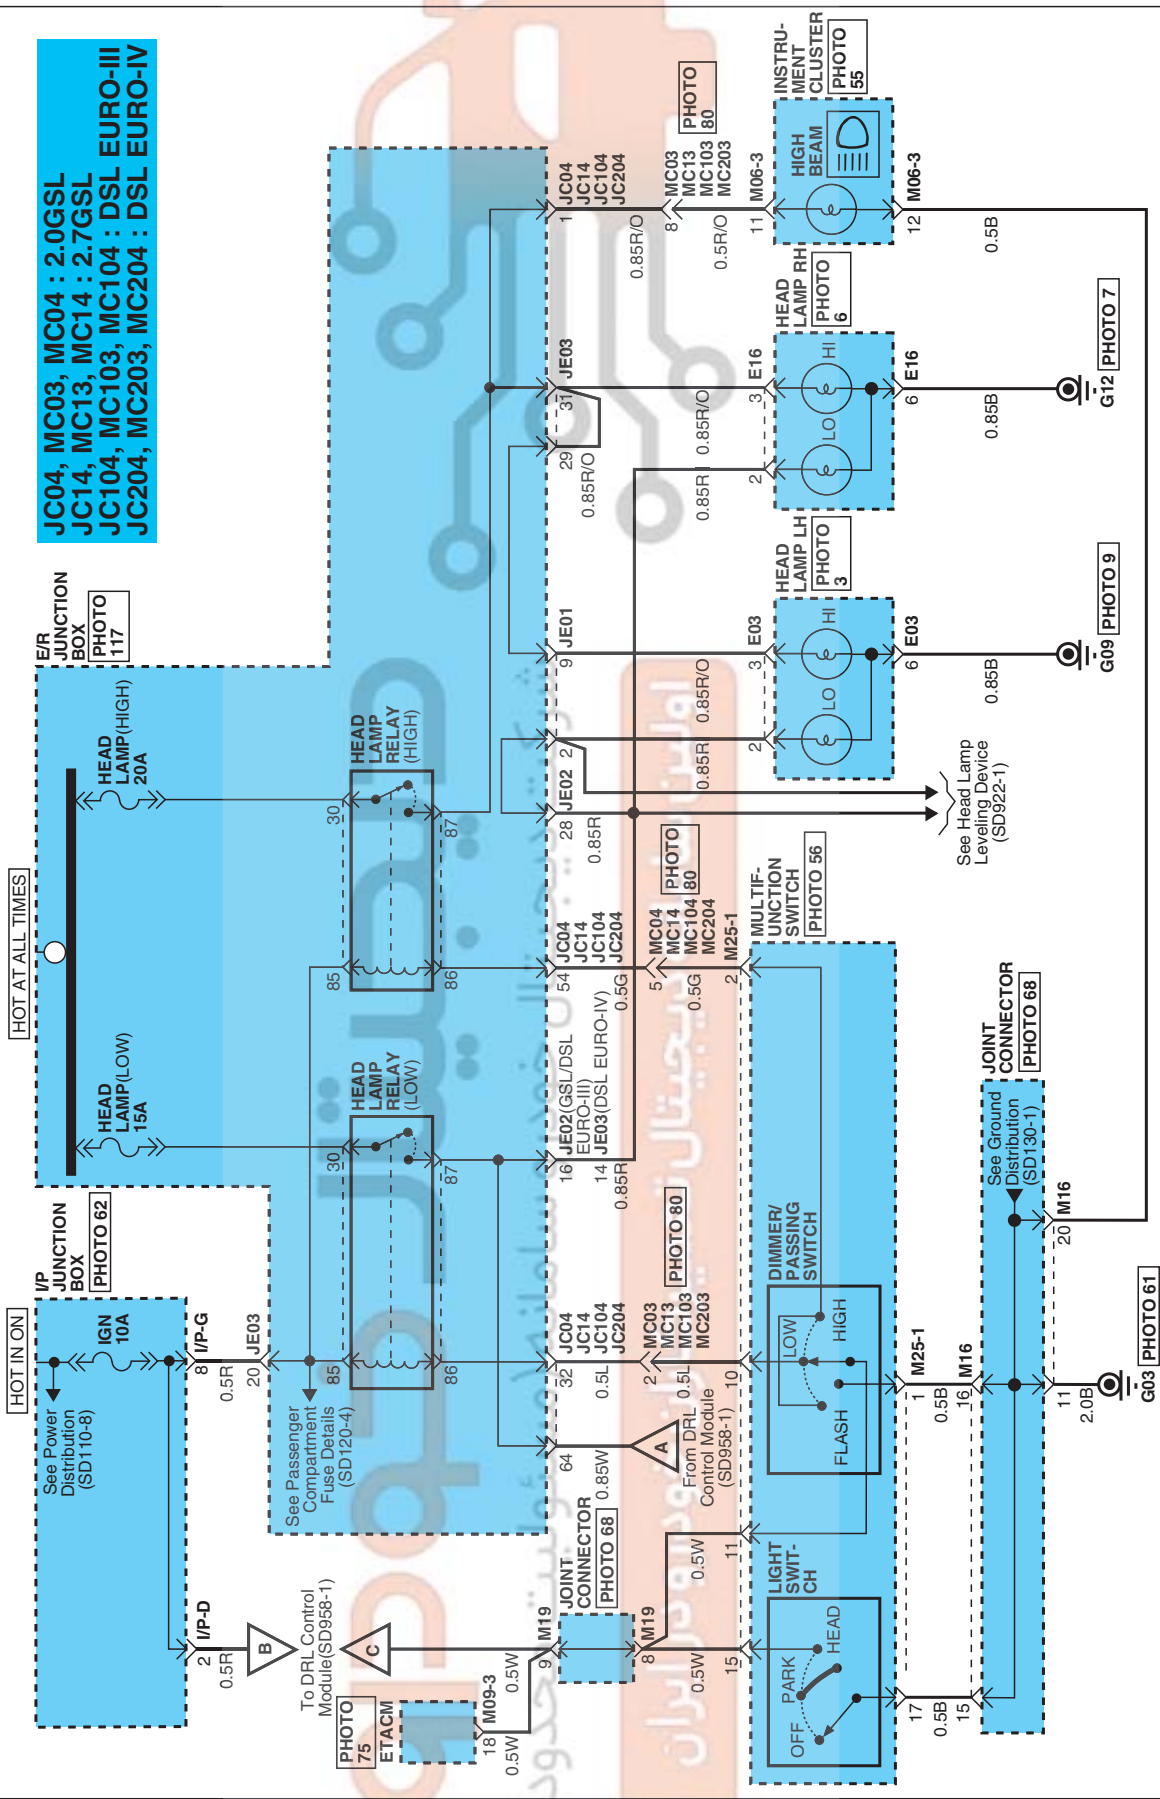

DAYTIME RUNNING LIGHTS EE583E4F

DAYTIME RUNNING LIGHTS (1)

SD958-1

DAYTIME RUNNING LIGHTS

DAYTIME RUNNING LIGHTS (2)

SD958-2

JC04, MC03, MC04 : 2.0GSL
 JC14, MC13, MC14 : 2.7GSL
 JC104, MC103, MC104 : DSL EURO-III
 JC204, MC203, MC204 : DSL EURO-IV

EKM5D6958BL

DAYTIME RUNNING LIGHTS

DAYTIME RUNNING LIGHTS (3)

SD958-3

C-17/C65/C112/C212

KET_1809WP_12F_Gr

M06-3

MLX_040III_16F_Gr

E03

KUM_NMWP_06F_B

M09-3

AMP_0407_22F_W_HD

E16

KUM_NMWP_06F_B

M25-1

KET_0509_18F_W