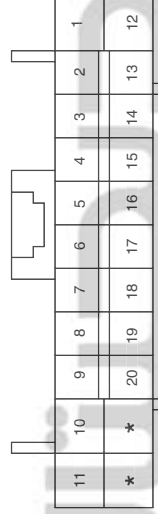

AMP_0407_22F_W_HD

E16

KUM_NMWP_06F_B

M25-1