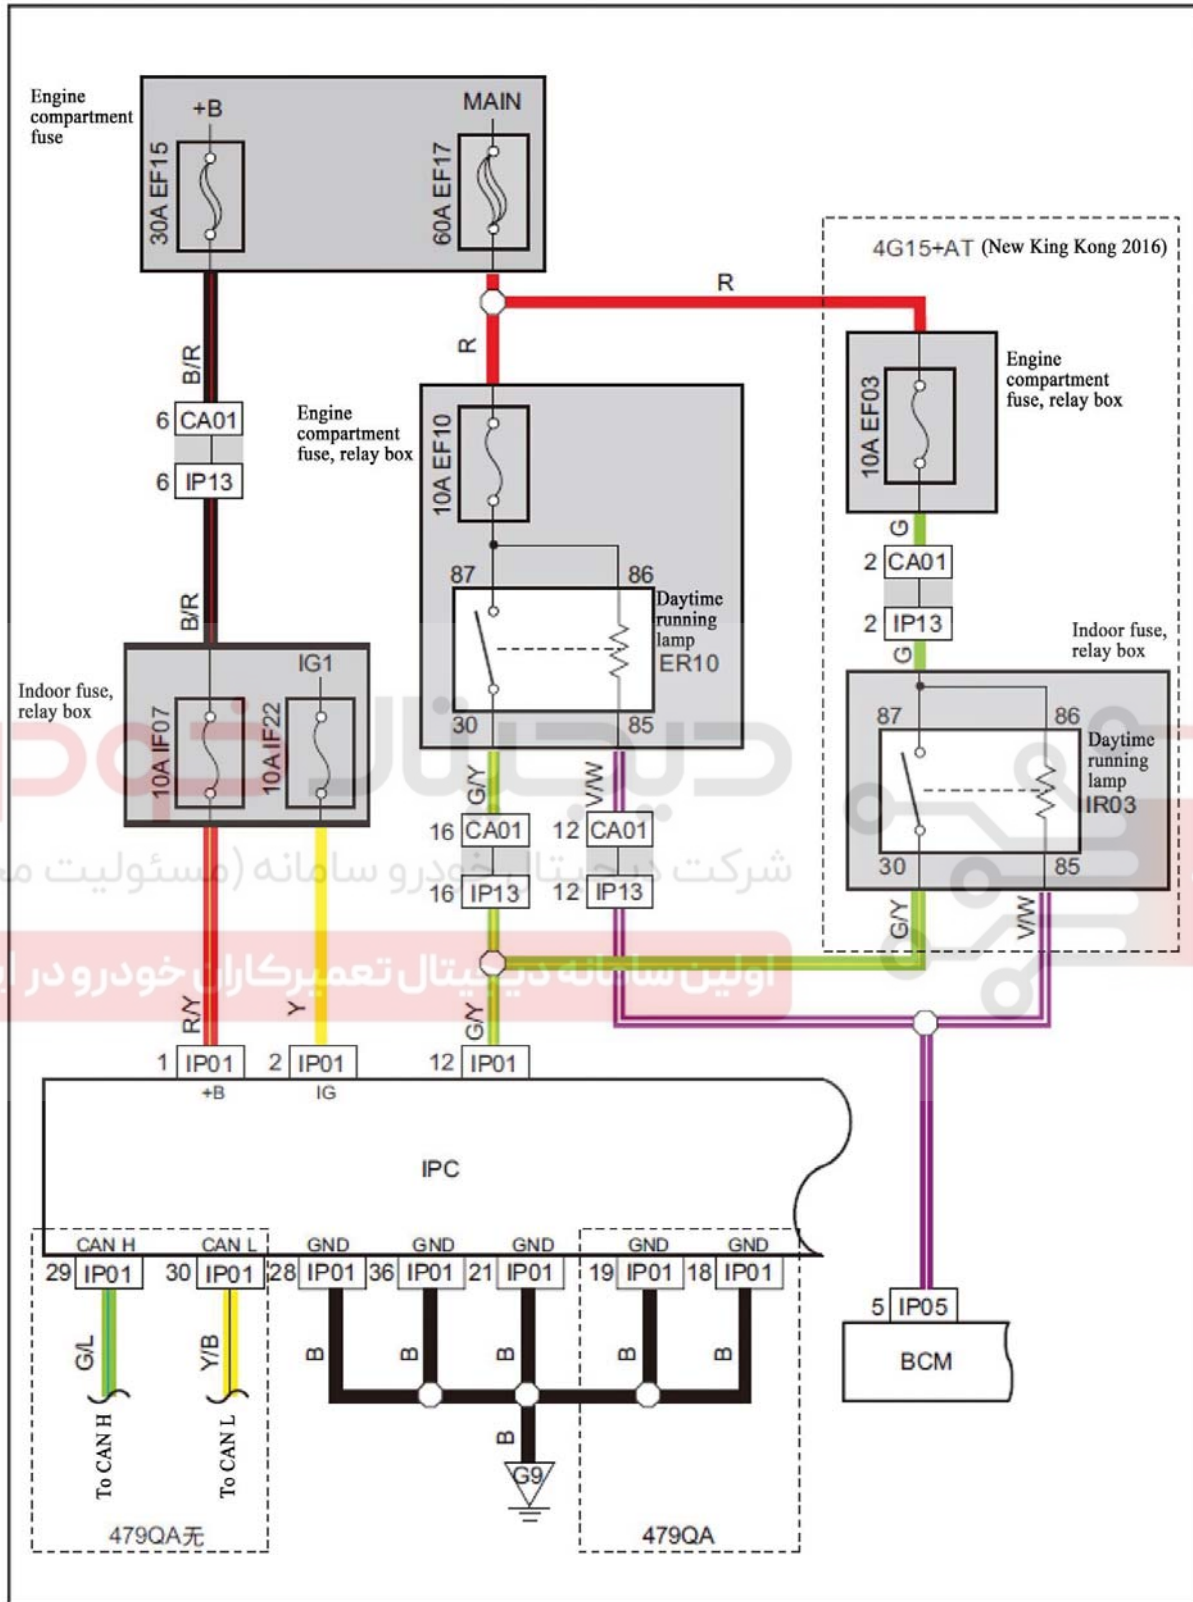

Combination instrument power supply, grounding

Combination instrument power supply, grounding (GC6/New King Kong 2016)

Harness connector	Name	Page
CA01	To instrument harness connector	33
IP13	To engine compartment harness connector	54
IP01	Combination instrument harness connector	54
IP05	BCM harness connector B	54
G9	Instrument grounding	84