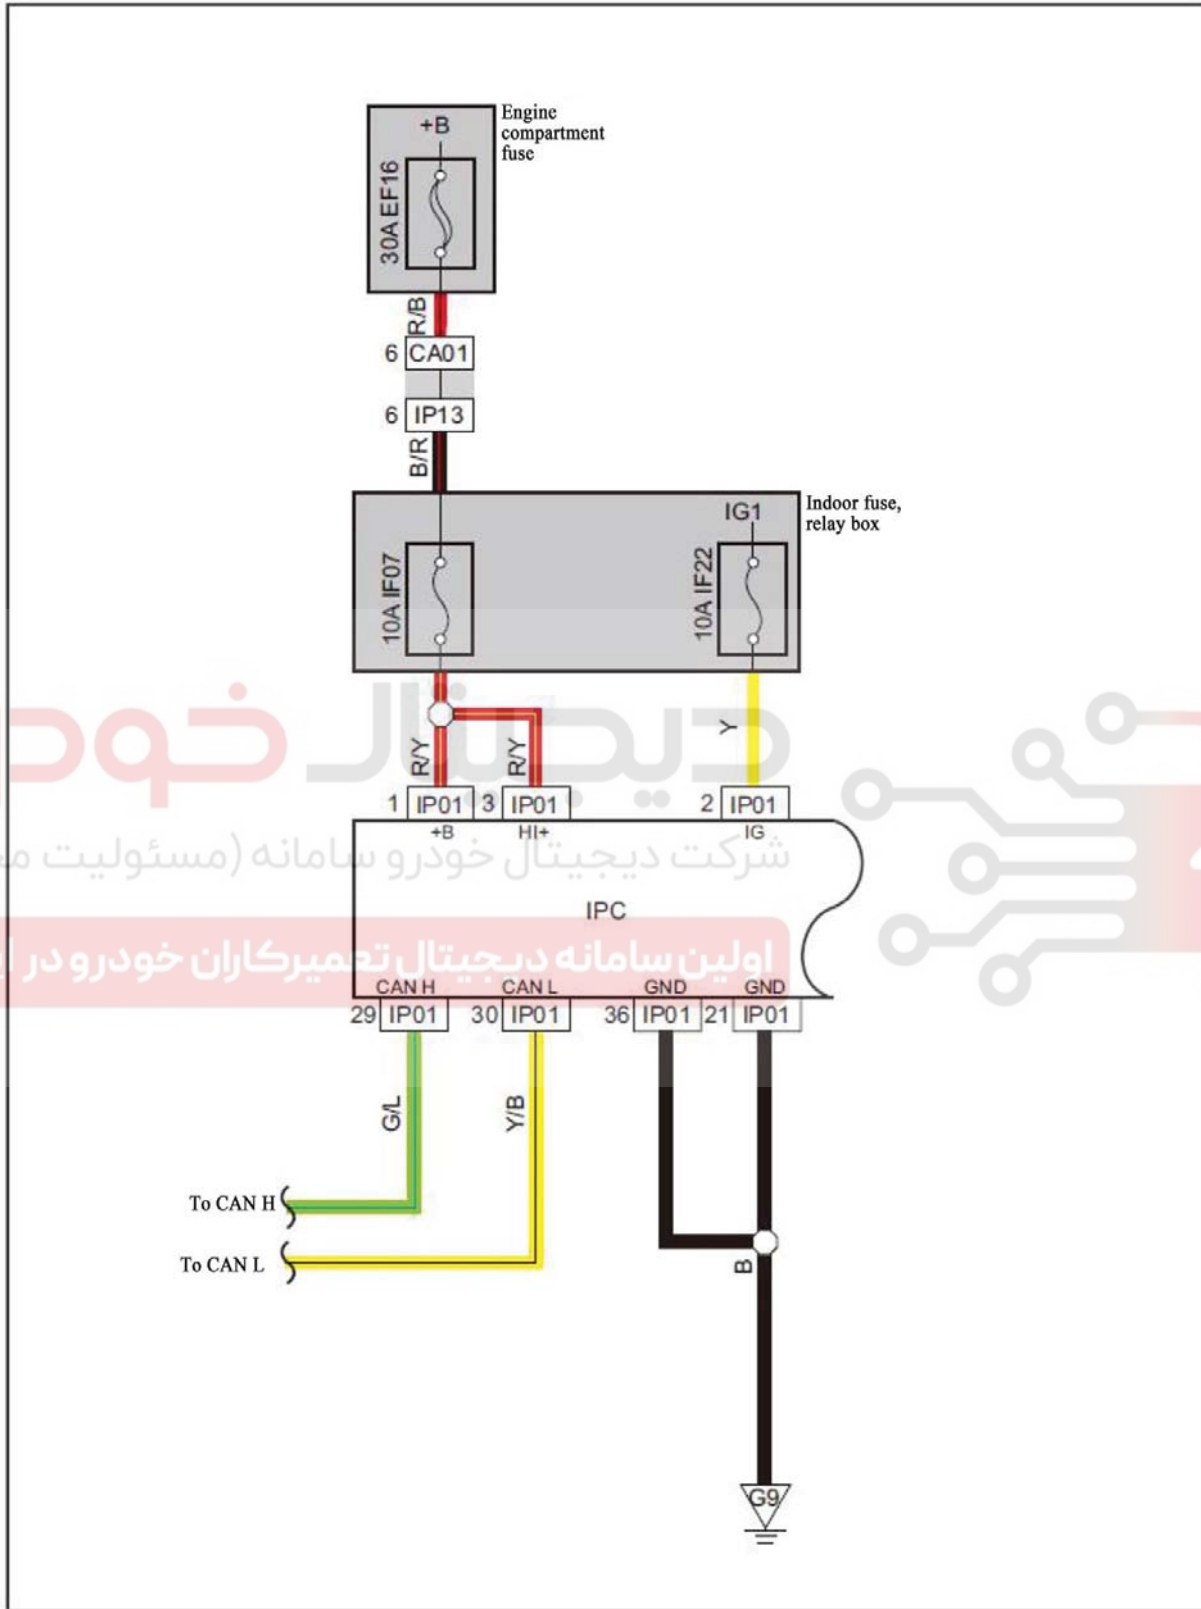

Combination instrument power supply, grounding

Combination instrument power supply, grounding (GC6/New King Kong 2016)

Harness connector	Name	Page
CA01	To instrument harness connector	33
IP13	To engine compartment harness connector	54
IP01	Combination instrument harness connector	54
IP05	BCM harness connector B	54
G9	Instrument grounding	84