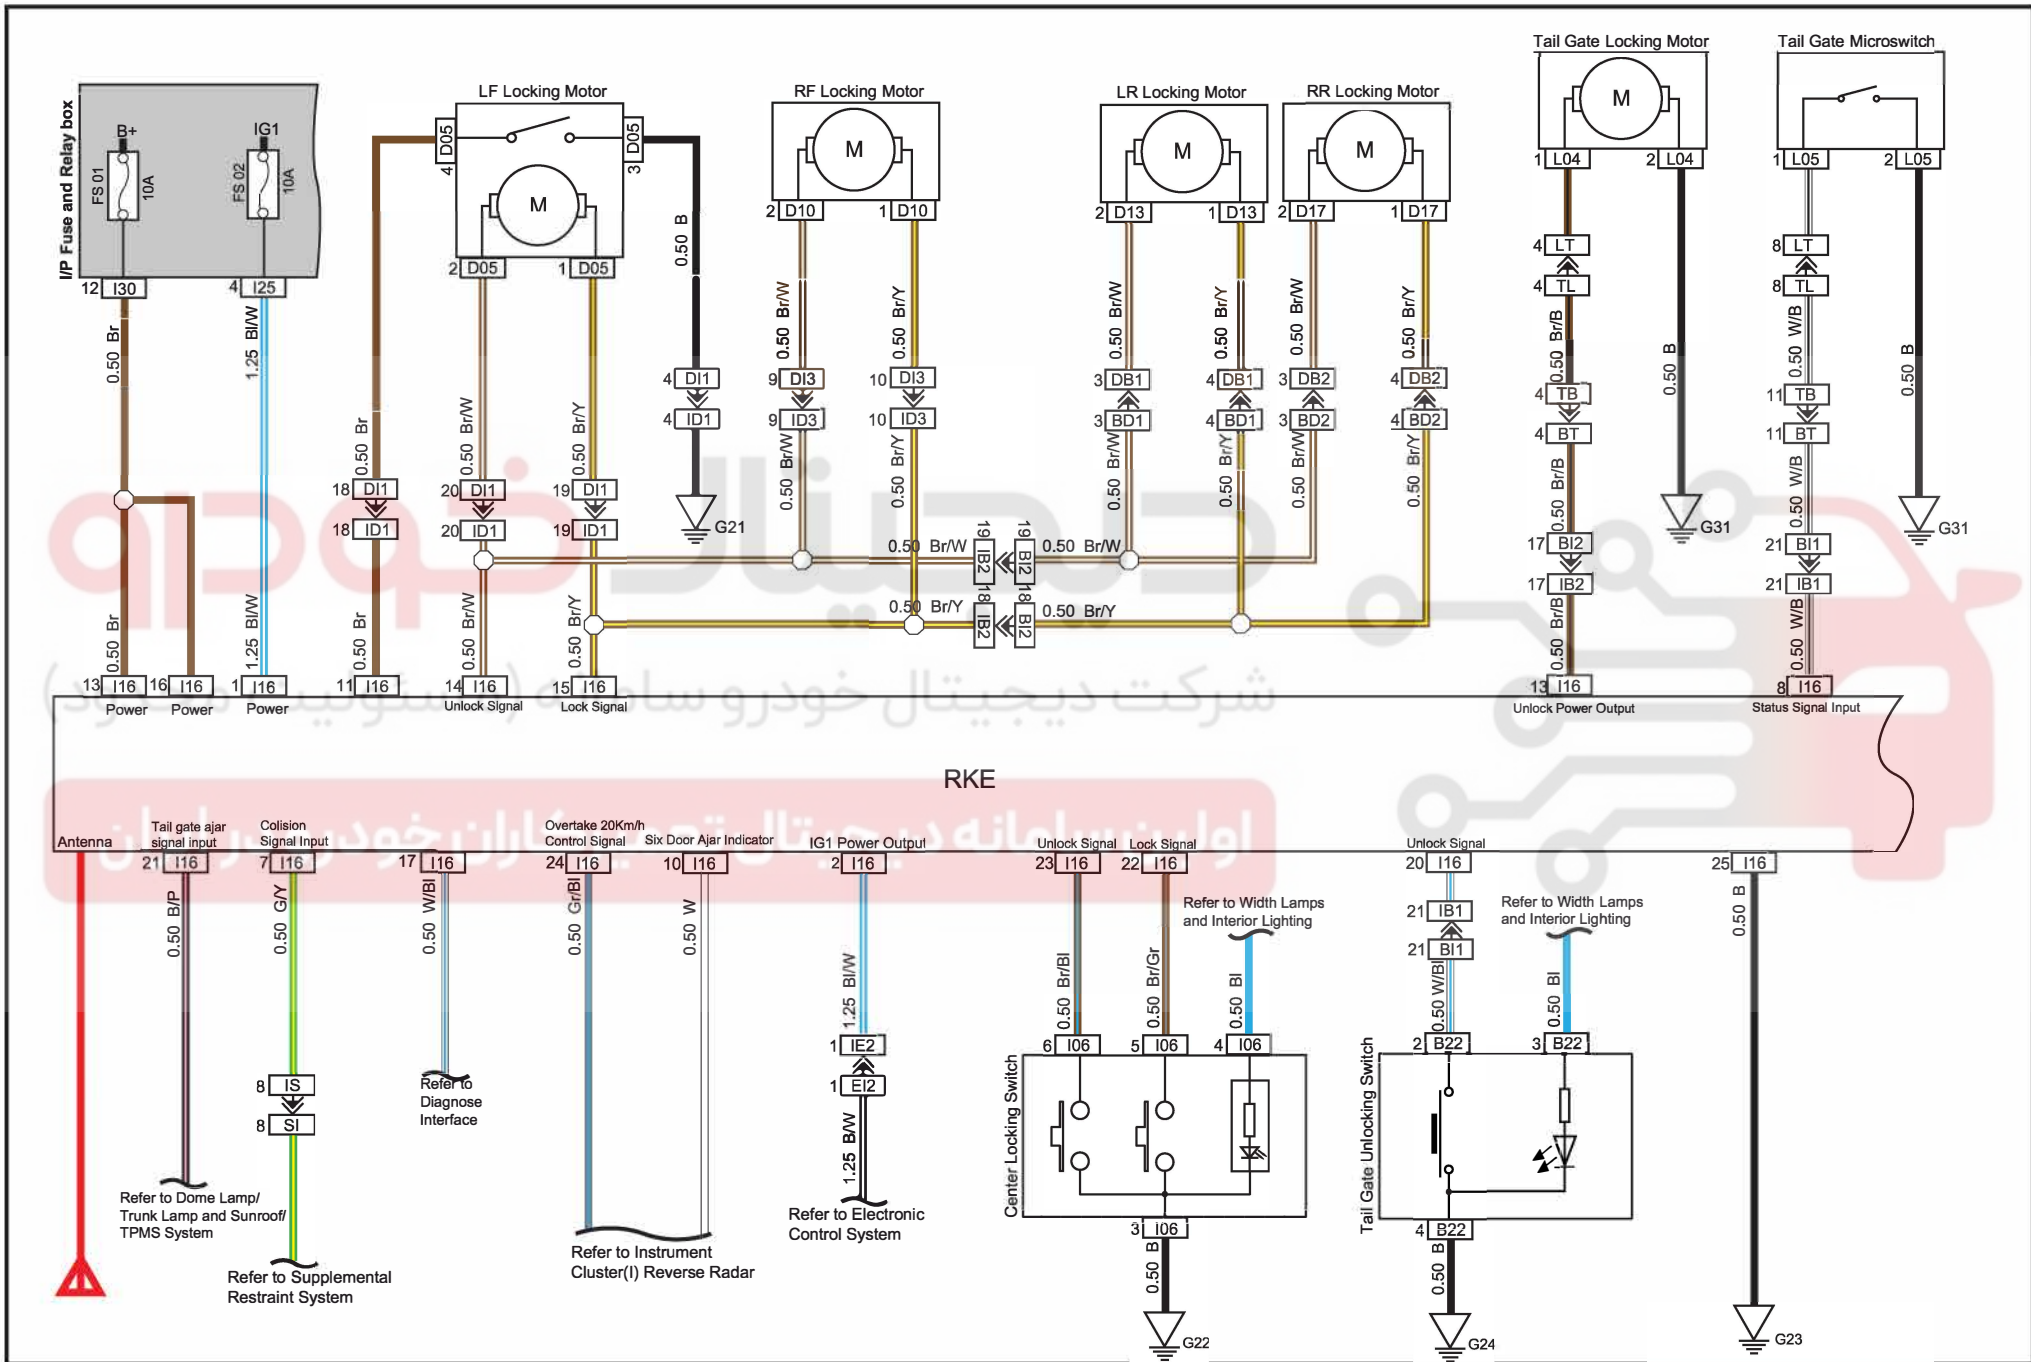

Central Locking / Theft Deterrent System

LIFAN X50