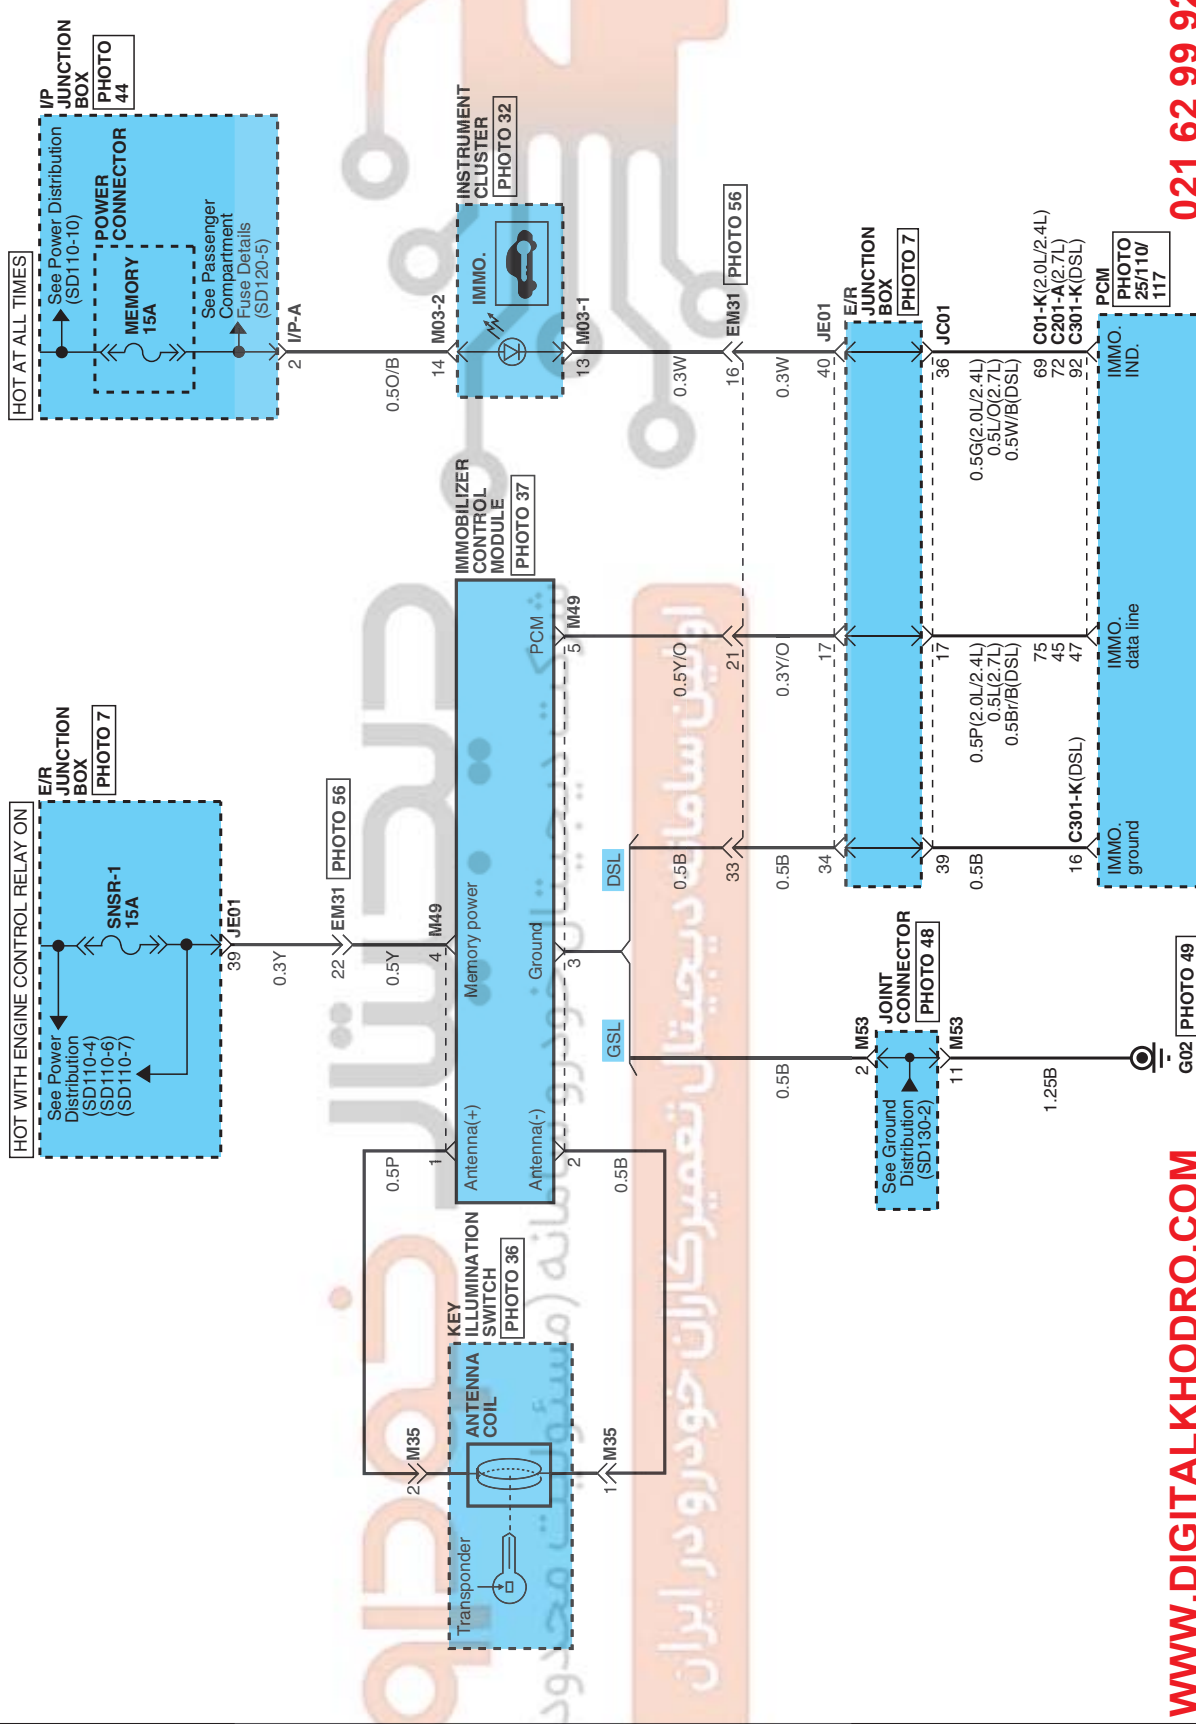

IMMOBILIZER SYSTEM EAGFC6A

Immobilizer System (1)

SD954-1

IMMOBILIZER SYSTEM

Immobilizer System (2)

SD954-2

C01-K

C301-K

AMP_PCU_94F_B_SIE

AMP_PCU_94F_B_SIE

C201-A

PKD_ECU_80F_GR_1

M03-1

MLX_040III_20F_Gr

MLX_040III_16F_Gr

M03-2

M35

KET_090II_06M_W

KUM_CDR_05F_W

M49