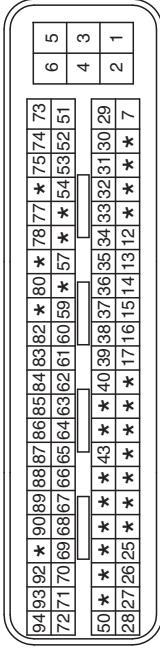

IMMOBILIZER SYSTEM EAGFC6A

Immobilizer System (1)

SD954-1

IMMOBILIZER SYSTEM

Immobilizer System (2)

SD954-2

C01-K

C301-K

AMP_PCU_94F_B_SIE

AMP_PCU_94F_B_SIE

C201-A

PKD_ECU_80F_GR_1

M03-1

MLX_040III_20F_Gr

MLX_040III_16F_Gr

M03-2