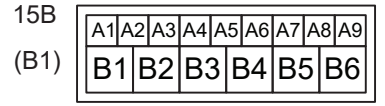

Connector 15 Pin White (98315--0010)

Connector 15 Pin Black (98315-0001)

Connector 18 Pin White (2-18529-2)

Connector 40 Pin Black (0-953118-1)

DESCRIPTION

Quik & Saina S CVT & G BCM