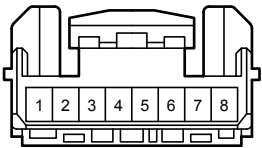

G185
Black

90980-12558