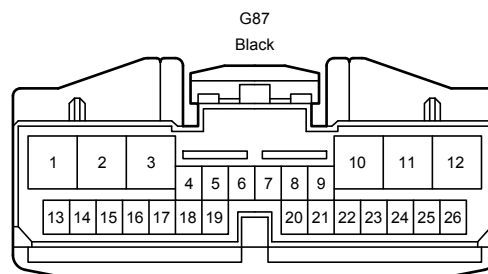

90980-11136

90980-11909

90980-11909

90980-12912

82824-12510

Manual Air Conditioner (From Oct. 2015 Production)

G98
Gray

90980-12372