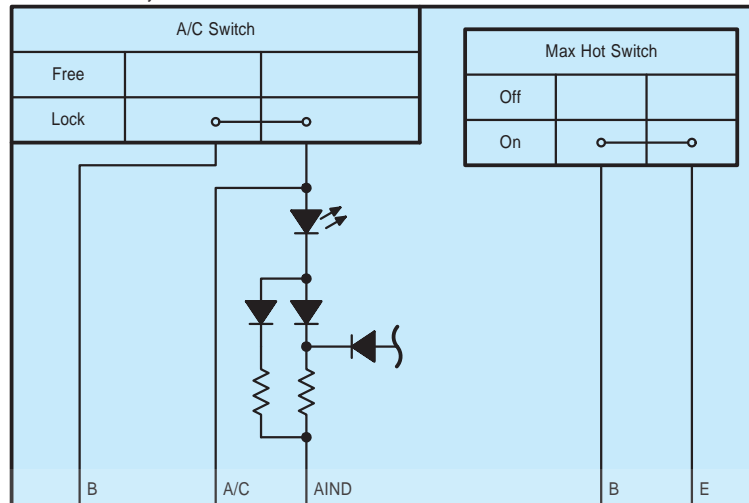

G23
No. 3 Heater Control
Sub-Assembly