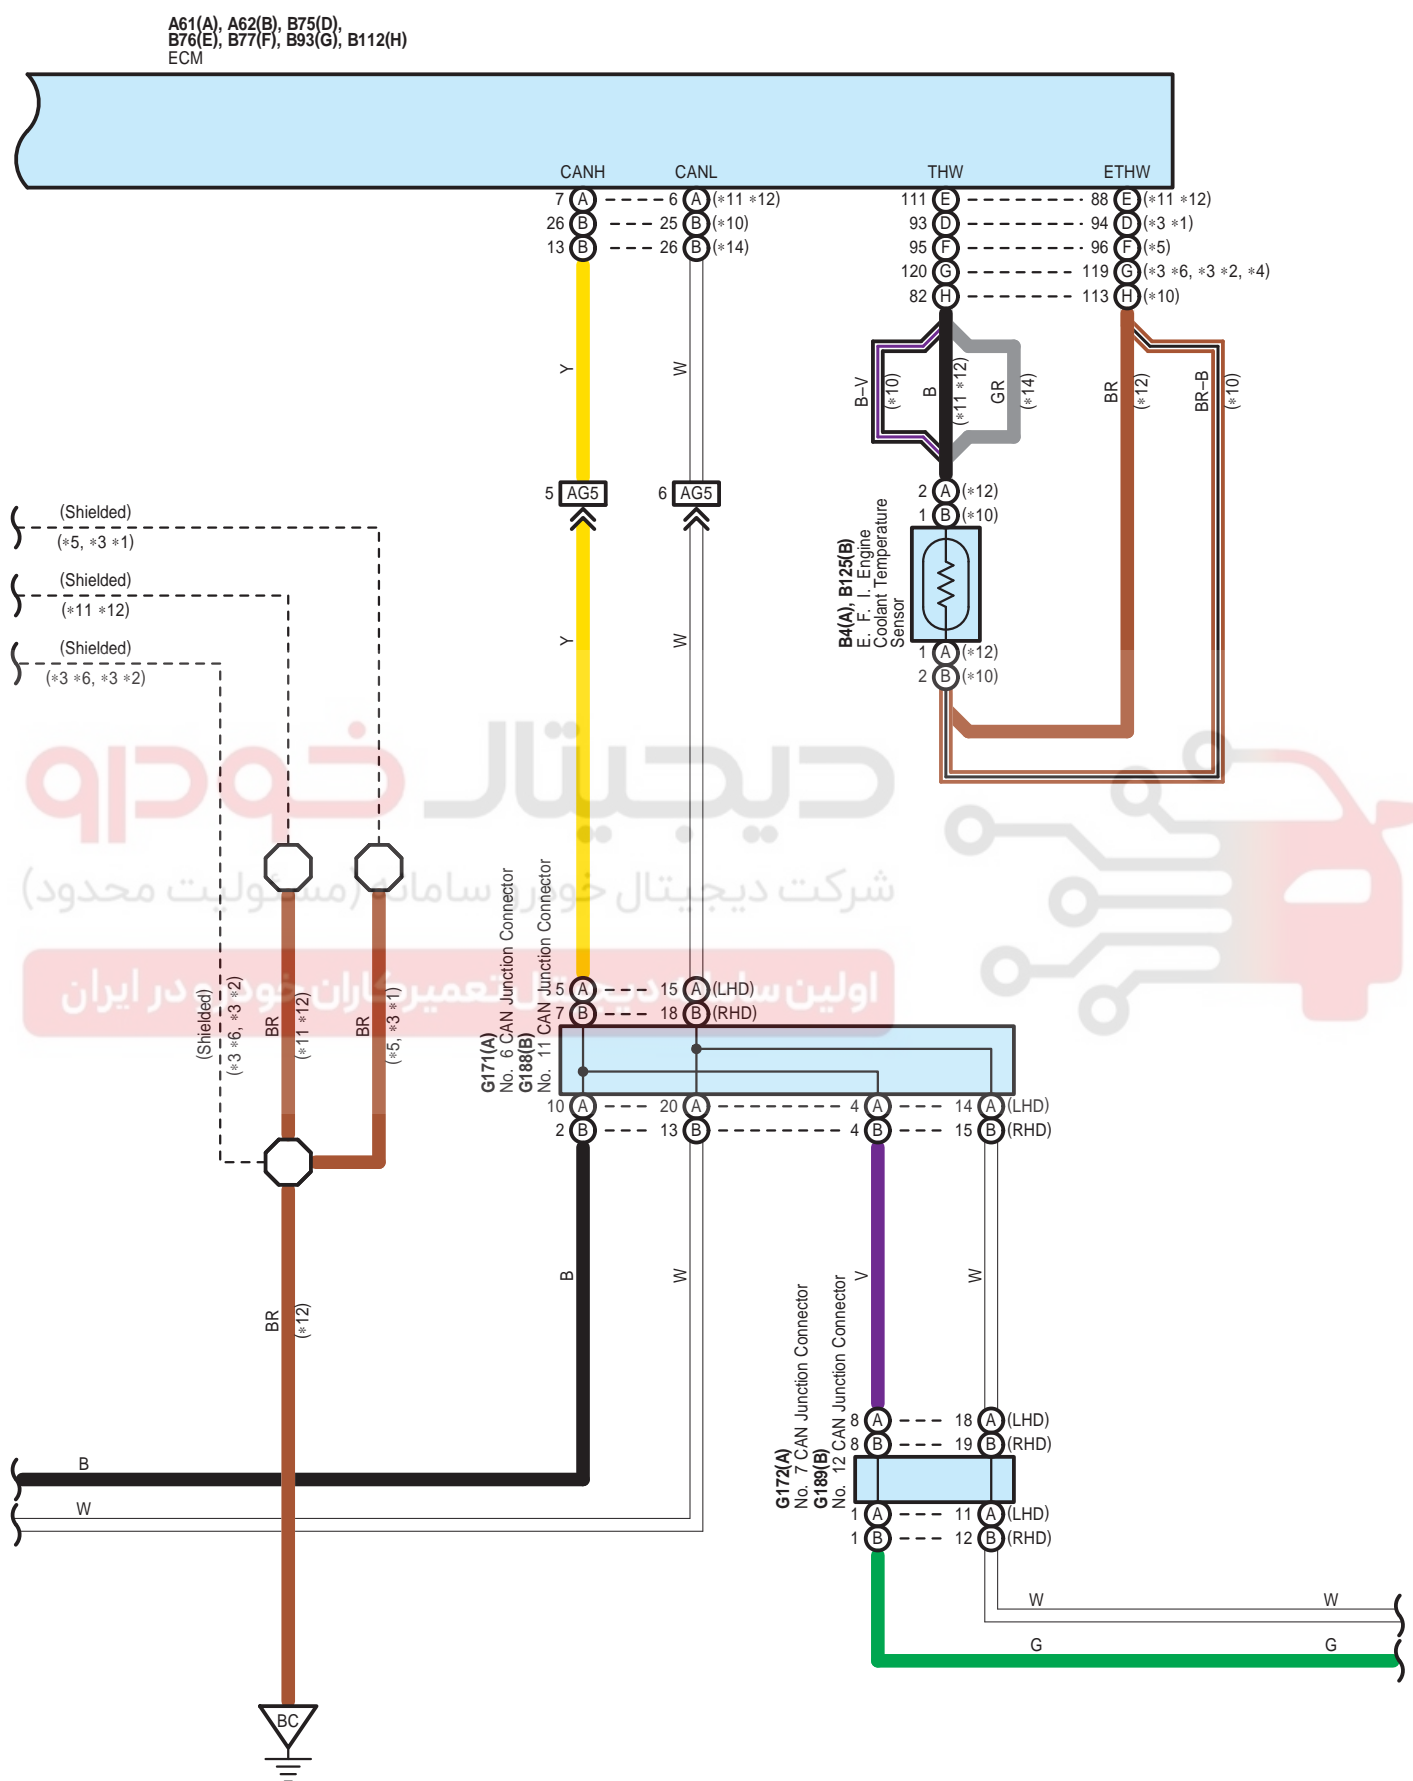

Manual Air Conditioner (From Oct. 2015 Production)