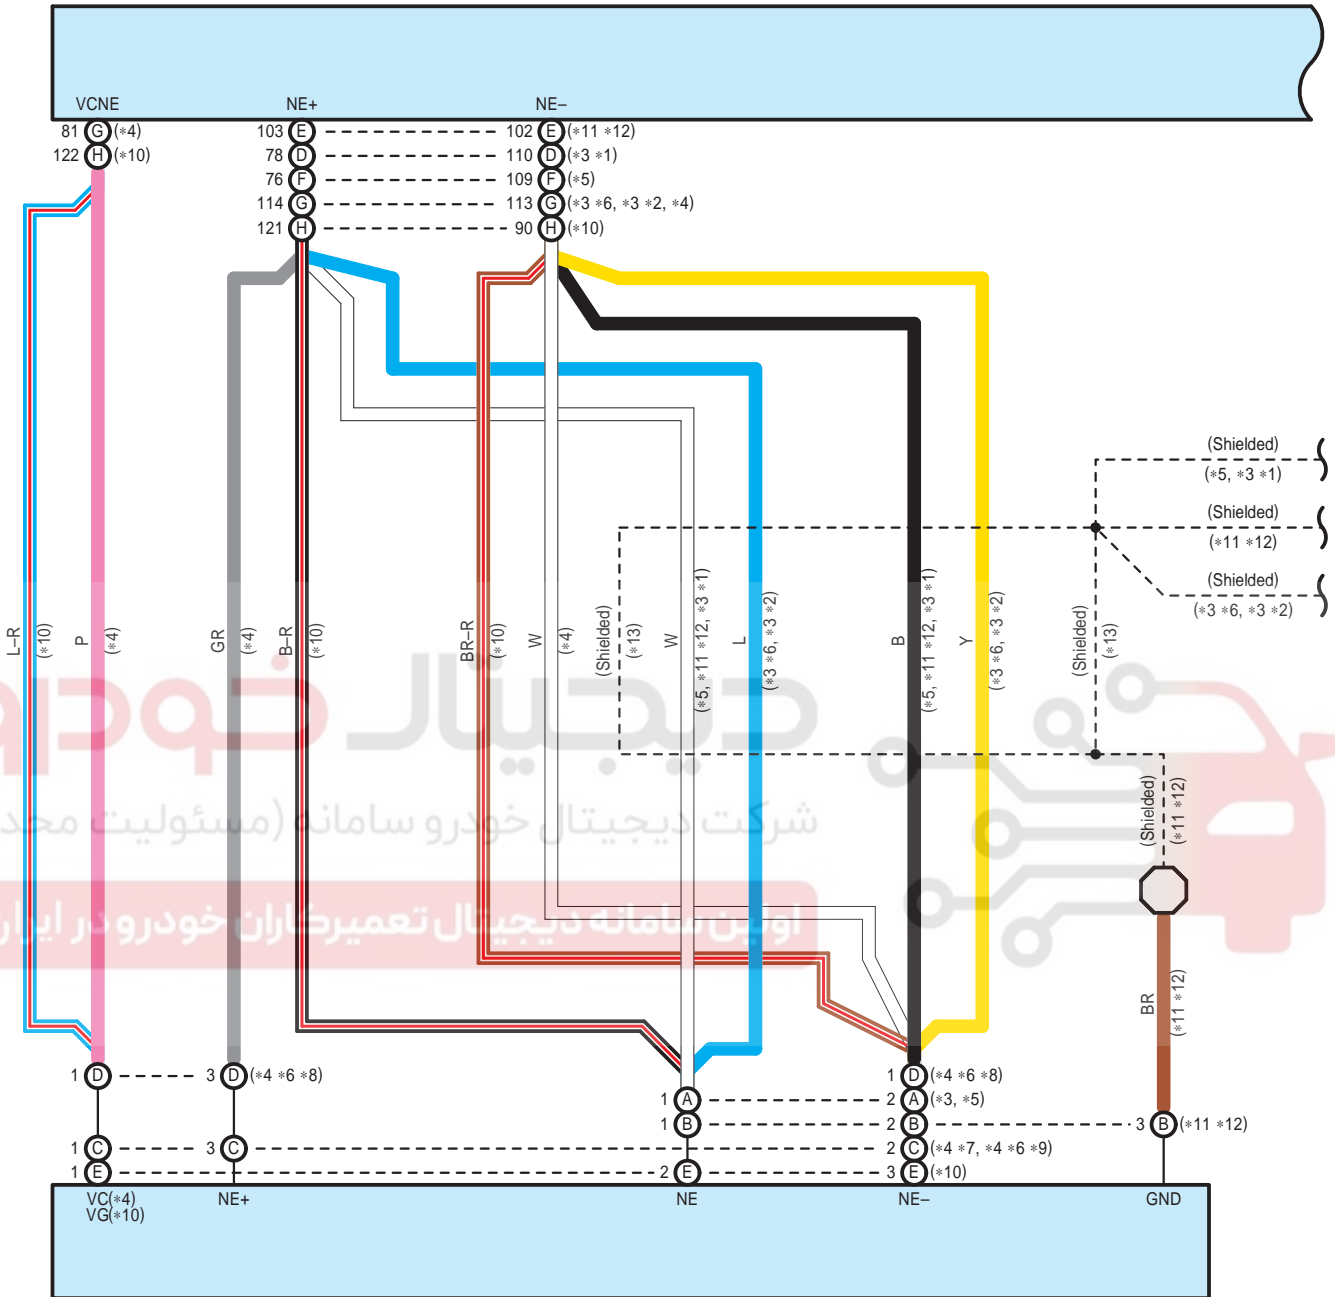

G65
No. 1 Blower Damper Servo Sub-Assembly

G23
No. 3 Heater Control
Sub-Assembly

Manual Air Conditioner (From Oct. 2015 Production)

Manual Air Conditioner (From Oct. 2015 Production)

A61(A), A62(B), B75(D),
B76(E), B77(F), B93(G), B112(H)
ECM