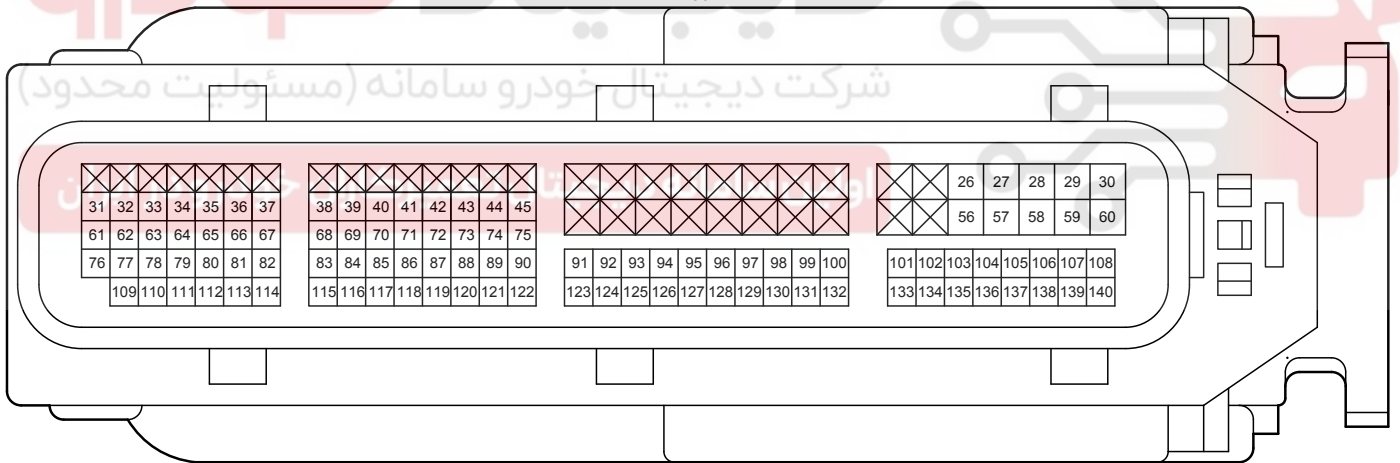

90980-12A38

B106

Black

90980-12353