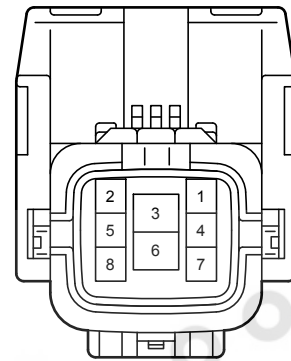

BA4
Black

90980-11460

دیجیتال خودرو

شرکت دیجیتال خودرو سامانه (مسئولیت محدود)

اولین سامانه دیجیتال تعمیرکاران خودرو در ایران