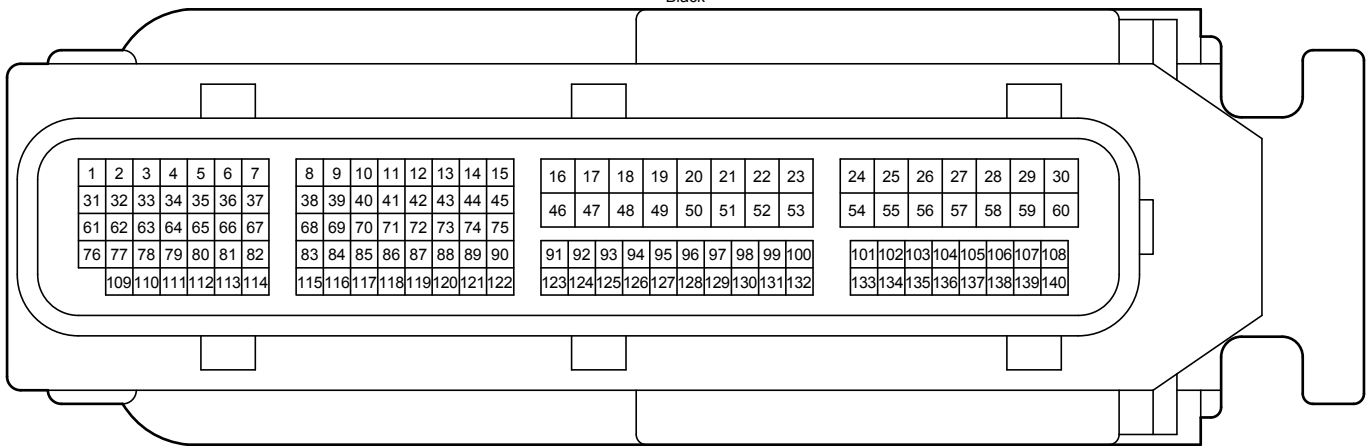

A70
White
90980-12372

B4
Gray
90980-10735

B28
Black
90980-12611

Manual Air Conditioner (From Oct. 2015 Production)

B77

Black

90980-12836

B88