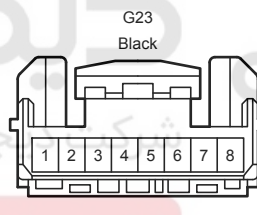

Manual Air Conditioner (From Oct. 2015 Production)

B112
Black

90980-12557

90980-10993

90980-12550

90980-12558

90980-11918

90980-11579