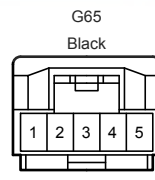

90980-11909