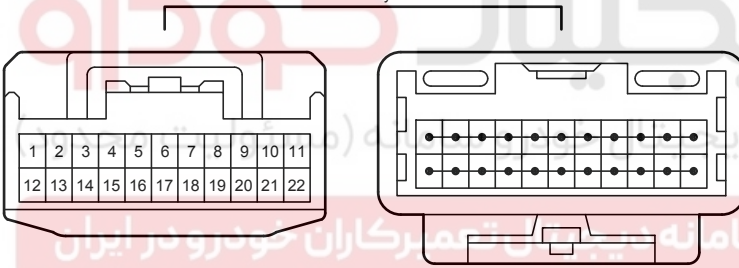

G107
Gray

90980-12372