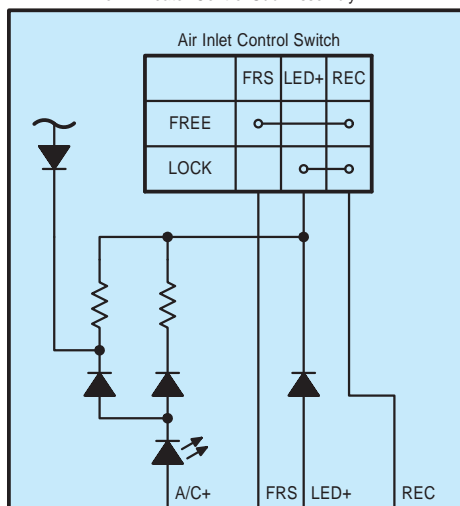

Manual Air Conditioner (From Oct. 2015 Production)

Manual Air Conditioner (From Oct. 2015 Production)

G22
No. 1 Heater Control Sub-Assembly

- *16 : w/ PTC Heater
- *18 : w/ PTC Heater (600W Type)
- *19 : w/ PTC Heater (840W Type)