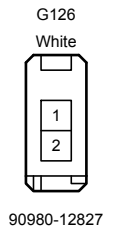

Manual Air Conditioner (Before Oct. 2015 Production)