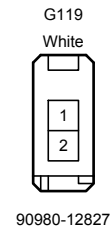

Manual Air Conditioner (Before Oct. 2015 Production)