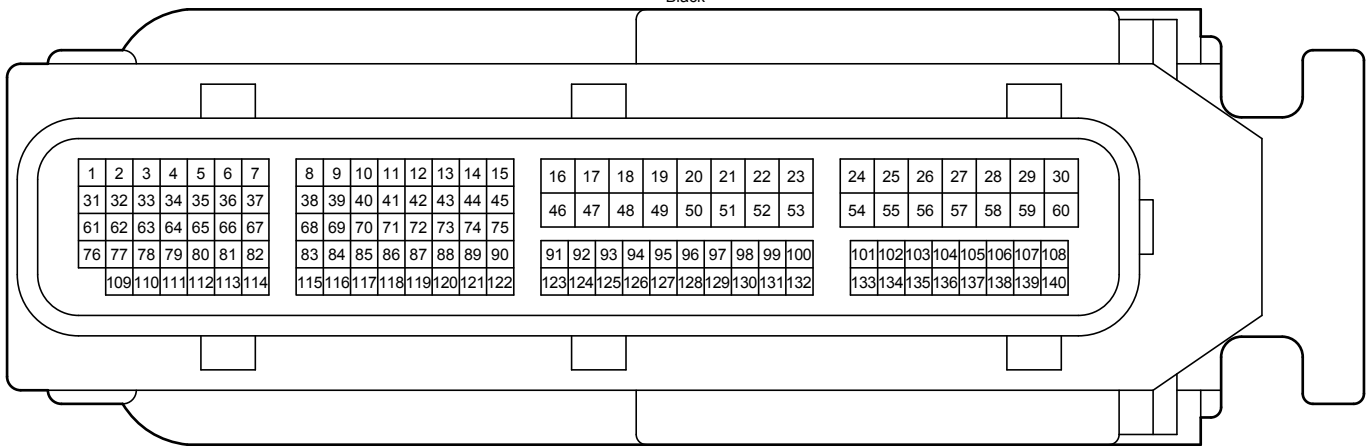

90980-12372

90980-10735

90980-12611

Manual Air Conditioner (Before Oct. 2015 Production)

Manual Air Conditioner (Before Oct. 2015 Production)

B77

Black

90980-12836