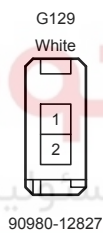

Manual Air Conditioner (Before Oct. 2015 Production)