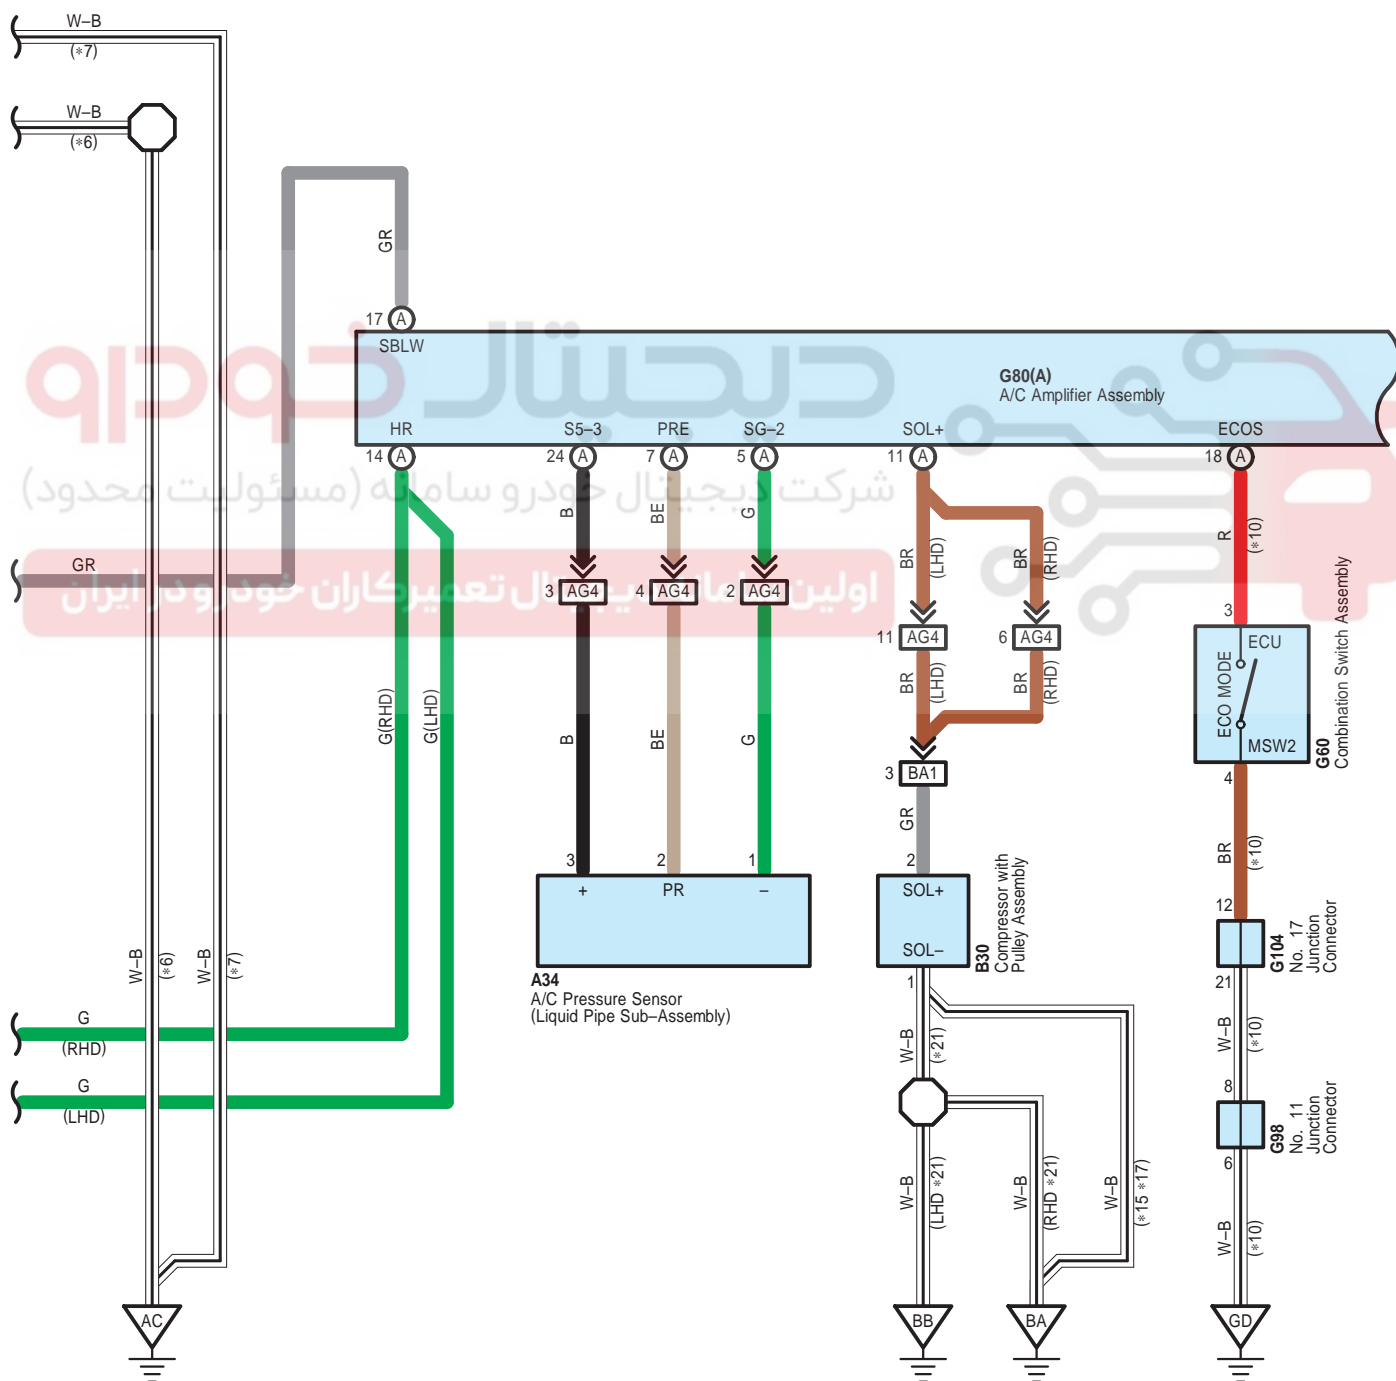

Manual Air Conditioner (Before Oct. 2015 Production)

- \* 6 : w/ Security Horn
- \* 7 : w/o Security Horn
- \* 8 : Except Australia, Middle East
- \* 9 : Australia, Middle East
- \*10 : w/ ECO MODE Switch
- \*15 : 3ZR-FAE
- \*17 : From Apr. 2015 Production
- \*21 : Except \*15 \*17