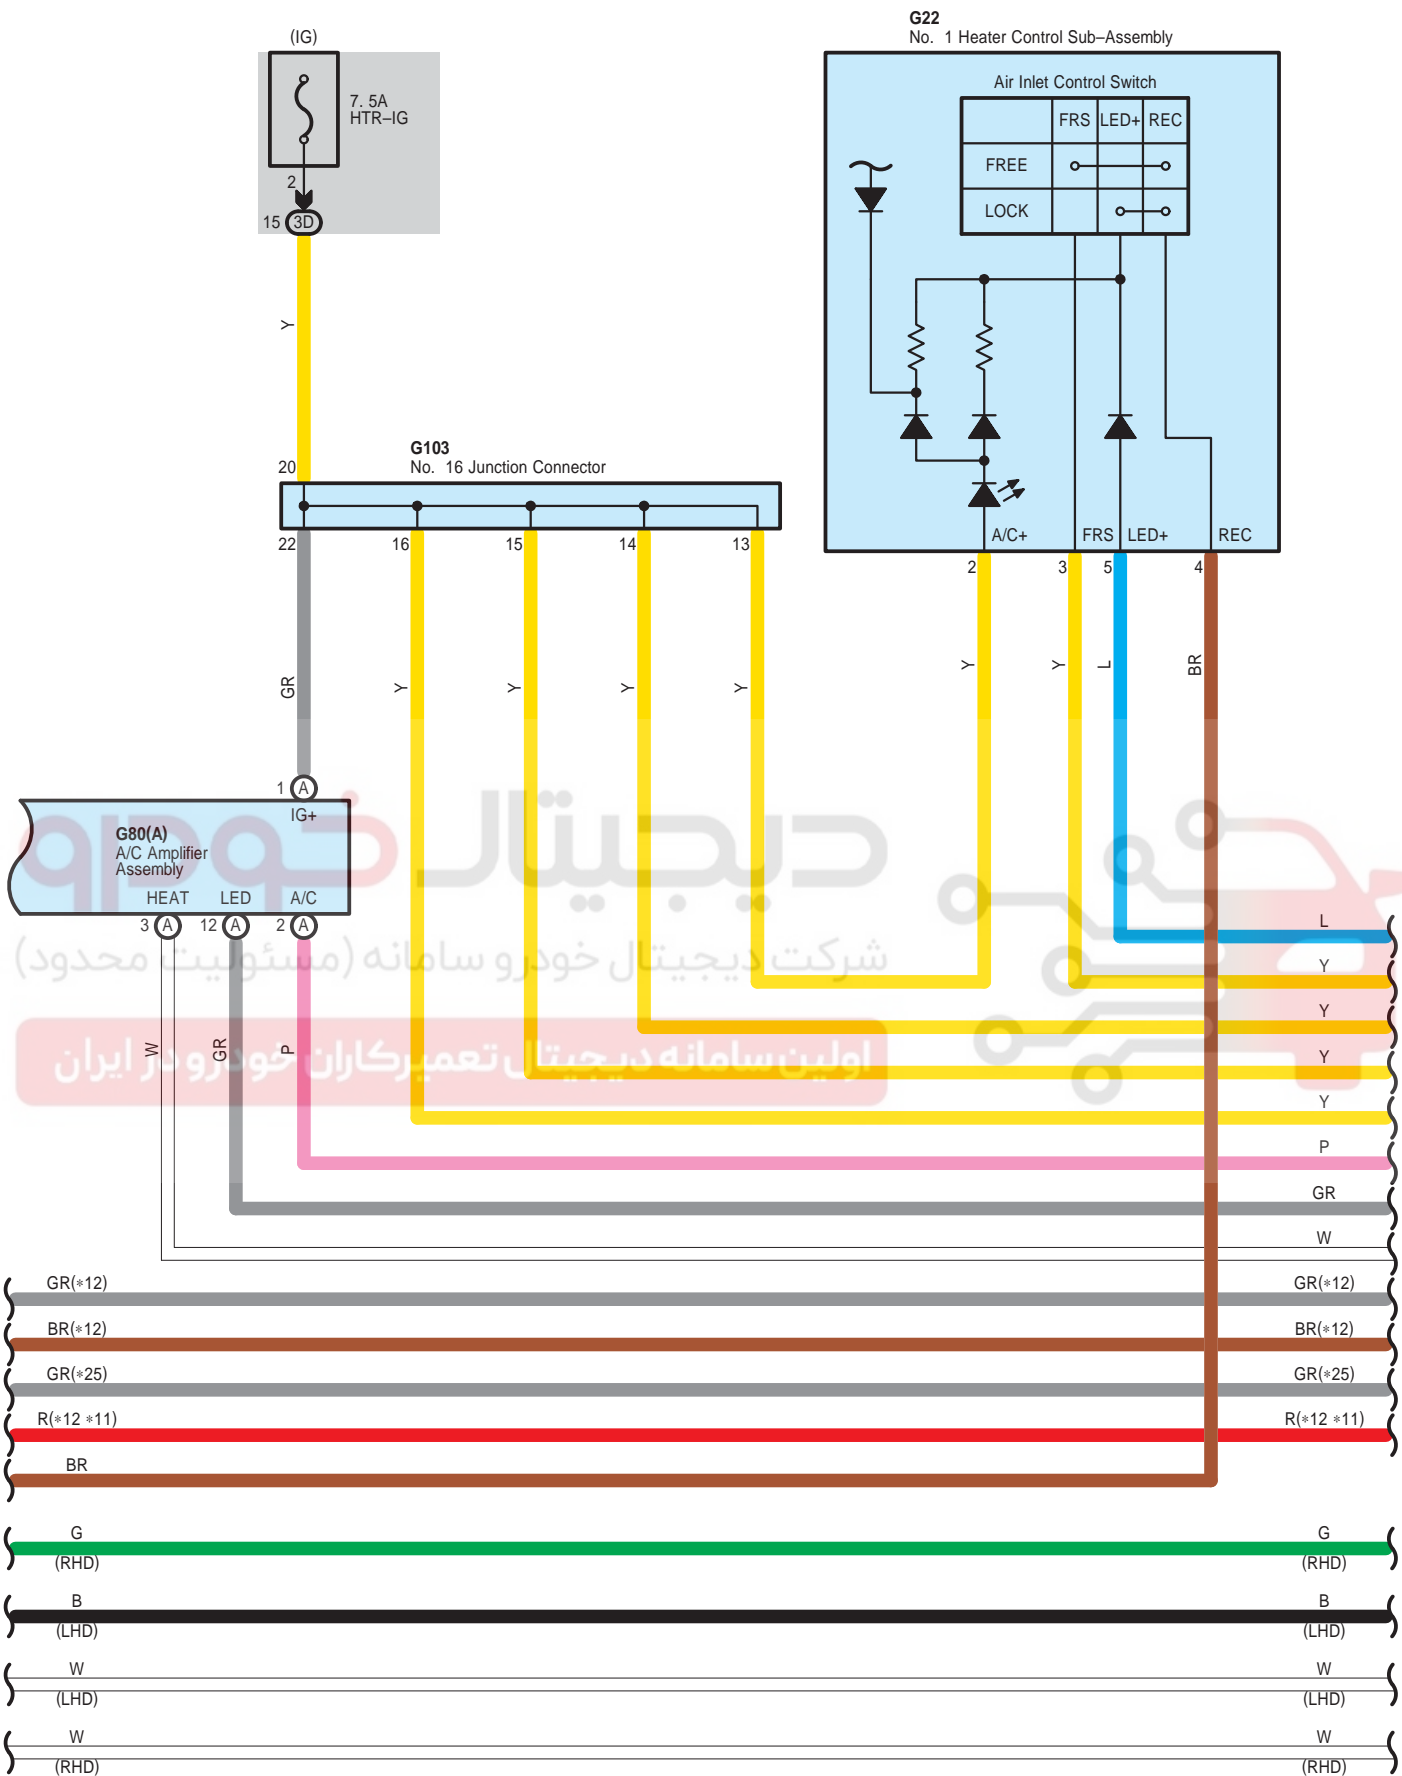

- \*11 : Diesel Except Cold Area Spec.
- \*12 : w/ PTC Heater
- \*15 : 3ZR-FAE
- \*17 : From Apr. 2015 Production
- \*18 : Cold Area Spec.
- \*25 : \*12 \*15 \*17 \*18

Manual Air Conditioner (Before Oct. 2015 Production)