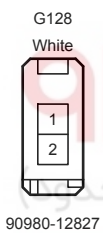

Manual Air Conditioner (Before Oct. 2015 Production)