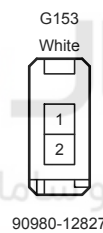

Manual Air Conditioner (Before Oct. 2015 Production)