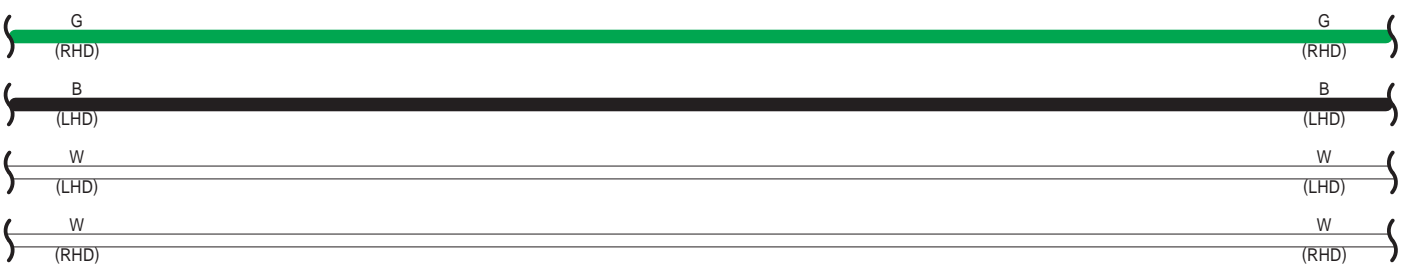

Manual Air Conditioner (Before Oct. 2015 Production)

- 1 : Gasoline
- 3 : Diesel Cold Area Spec.
- *11 : Diesel Except Cold Area Spec.
- *12 : w/ PTC Heater
- *15 : 3ZR-FAE
- *17 : From Apr. 2015 Production
- *18 : Cold Area Spec.
- *19 : Except *15 *17 *18
- *22 : LHD *15, *18
- *23 : Except LHD *15, *18
- *24 : Except Cold Area Spec.
- *25 : *12 *15 *17 *18
- *26 : *12 *15 *17 *24