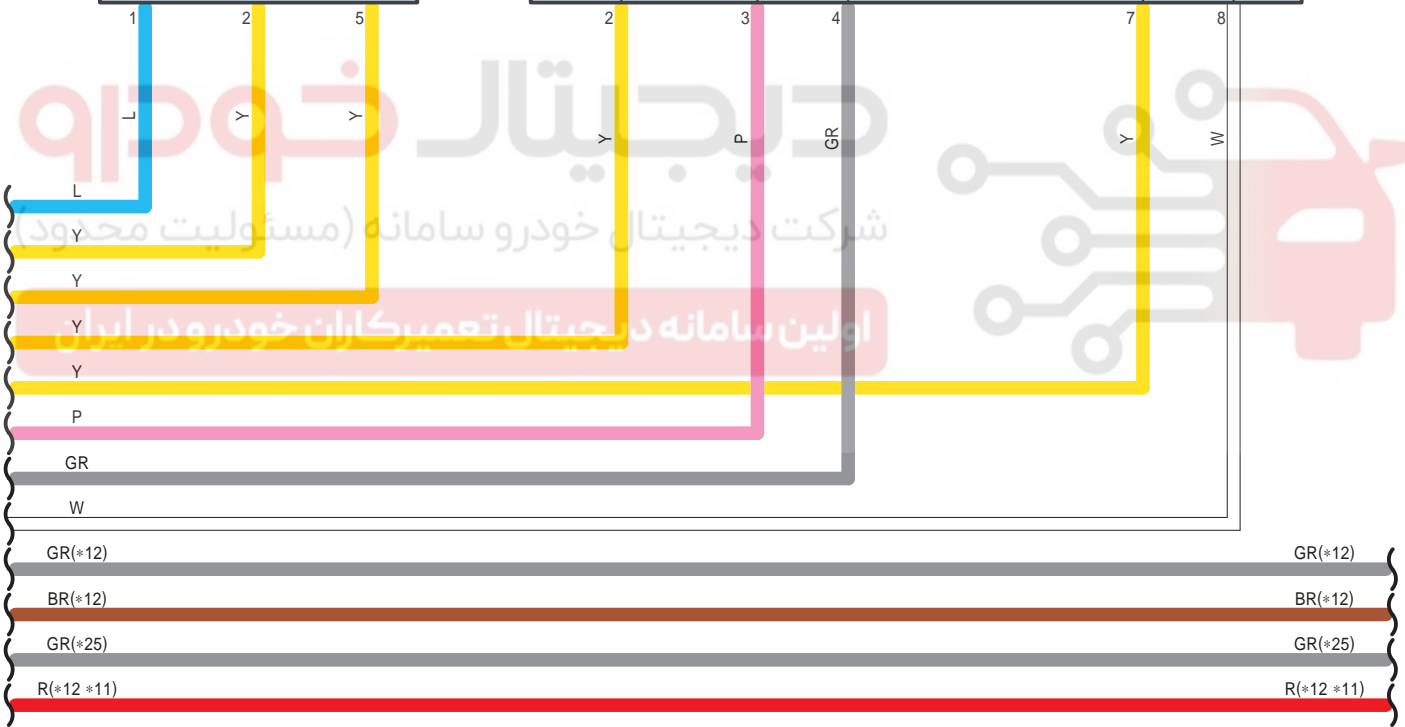

Manual Air Conditioner (Before Oct. 2015 Production)

- 1 : Gasoline
- 3 : Diesel Cold Area Spec.
- *11 : Diesel Except Cold Area Spec.
- *12 : w/ PTC Heater
- *15 : 3ZR-FAE
- *17 : From Apr. 2015 Production
- *18 : Cold Area Spec.
- *19 : Except *15 *17 *18
- *22 : LHD *15, *18
- *23 : Except LHD *15, *18
- *24 : Except Cold Area Spec.
- *25 : *12 *15 *17 *18
- *26 : *12 *15 *17 *24