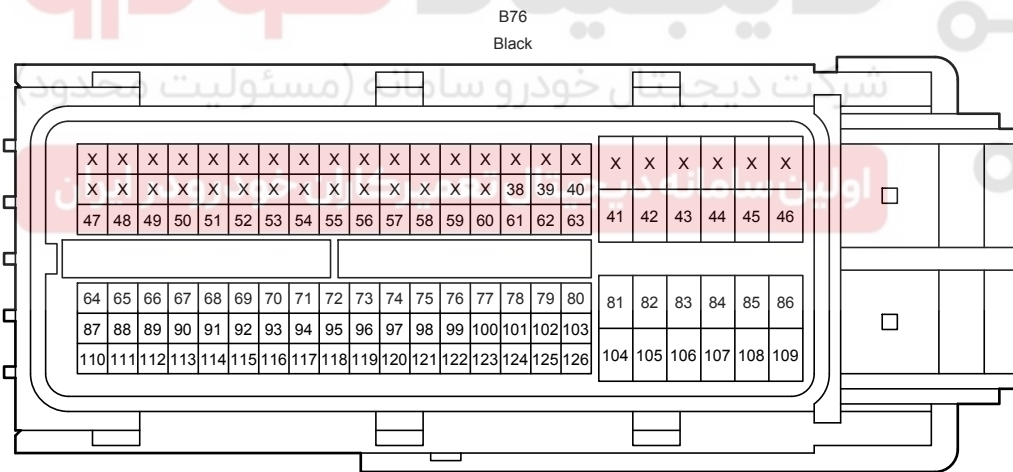

90980-12372

90980-10735

90980-12611

Manual Air Conditioner (Before Oct. 2015 Production)

Manual Air Conditioner (Before Oct. 2015 Production)

B77

Black

90980-12836