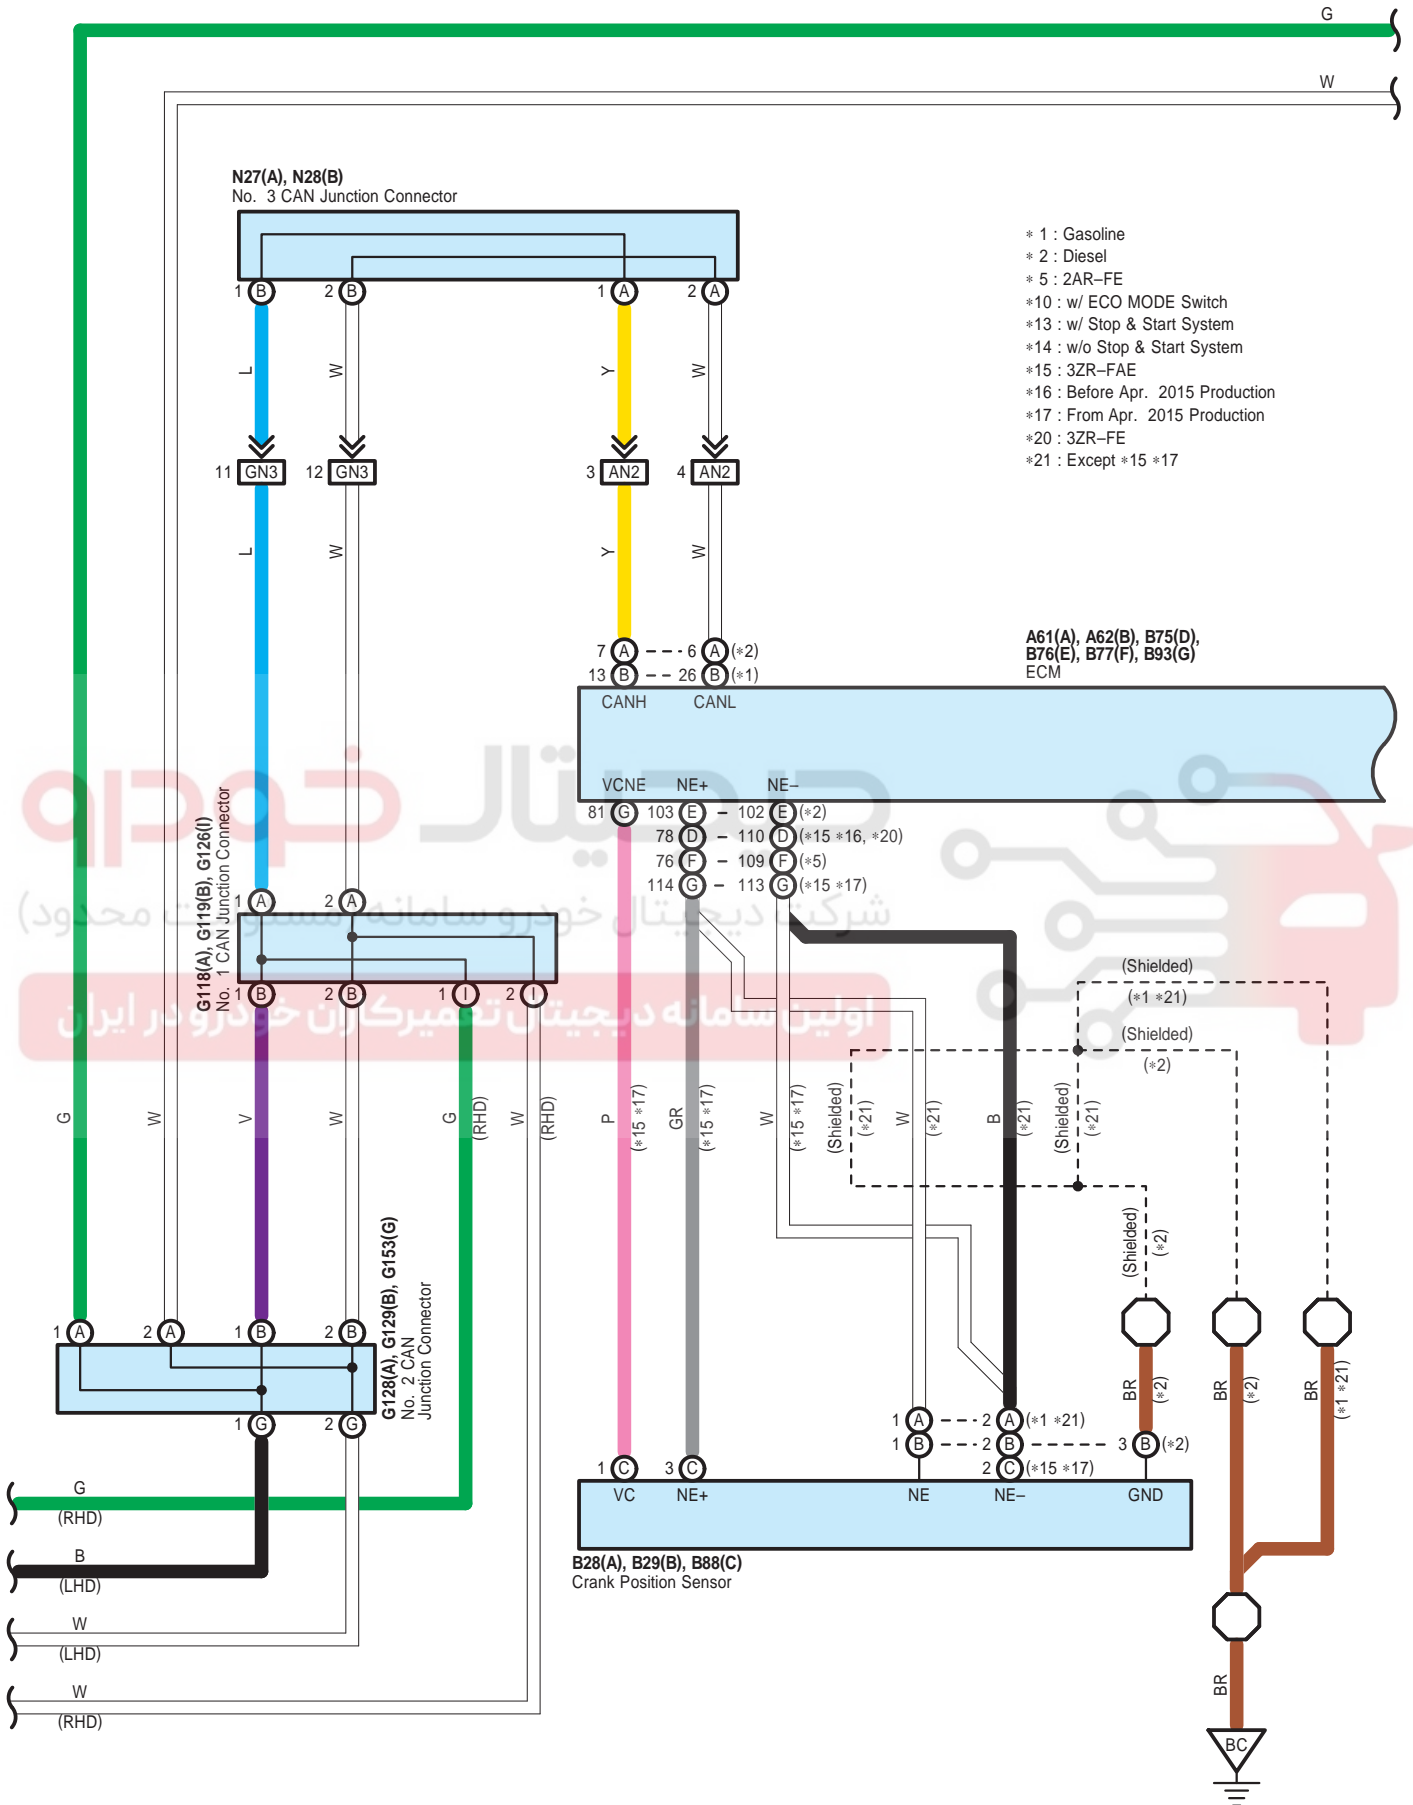

**G23**  
No. 3 Heater Control  
Sub-Assembly

**G65**  
No. 1 Blower Damper Servo Sub-Assembly

Manual Air Conditioner (Before Oct. 2015 Production)

Manual Air Conditioner (Before Oct. 2015 Production)

Manual Air Conditioner (Before Oct. 2015 Production)

90980-11070

90980-10995

90980-10956

90980-10903

90980-10845

90980-10995

90980-12461

90980-12931