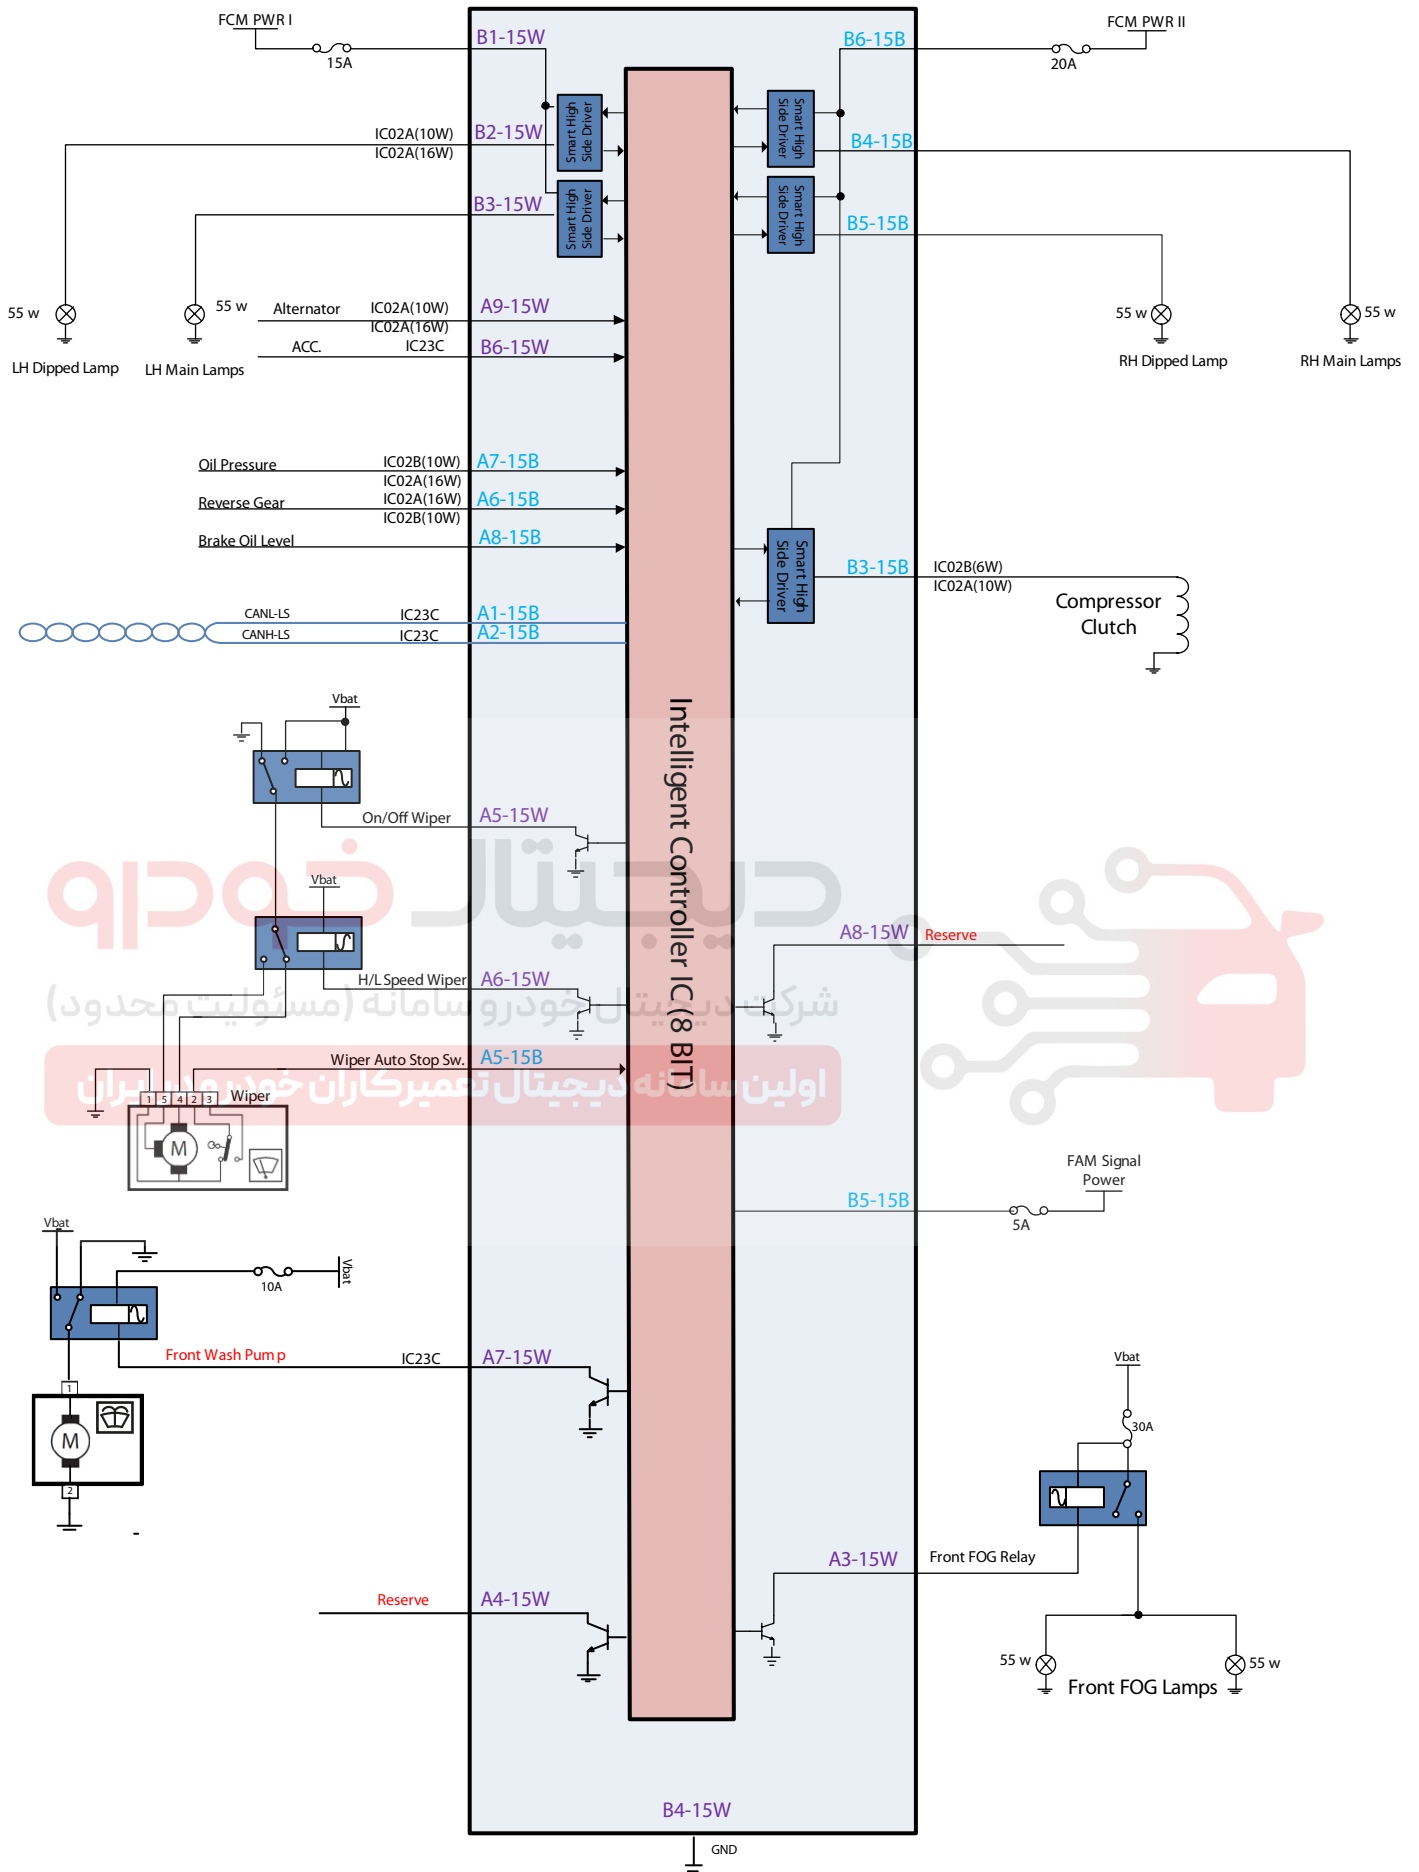

FCM - P6L (SD) & Runna ECO MUX

Connector 15 Pin White (98315--0010)

Connector 15 Pin Black (98315-0001)