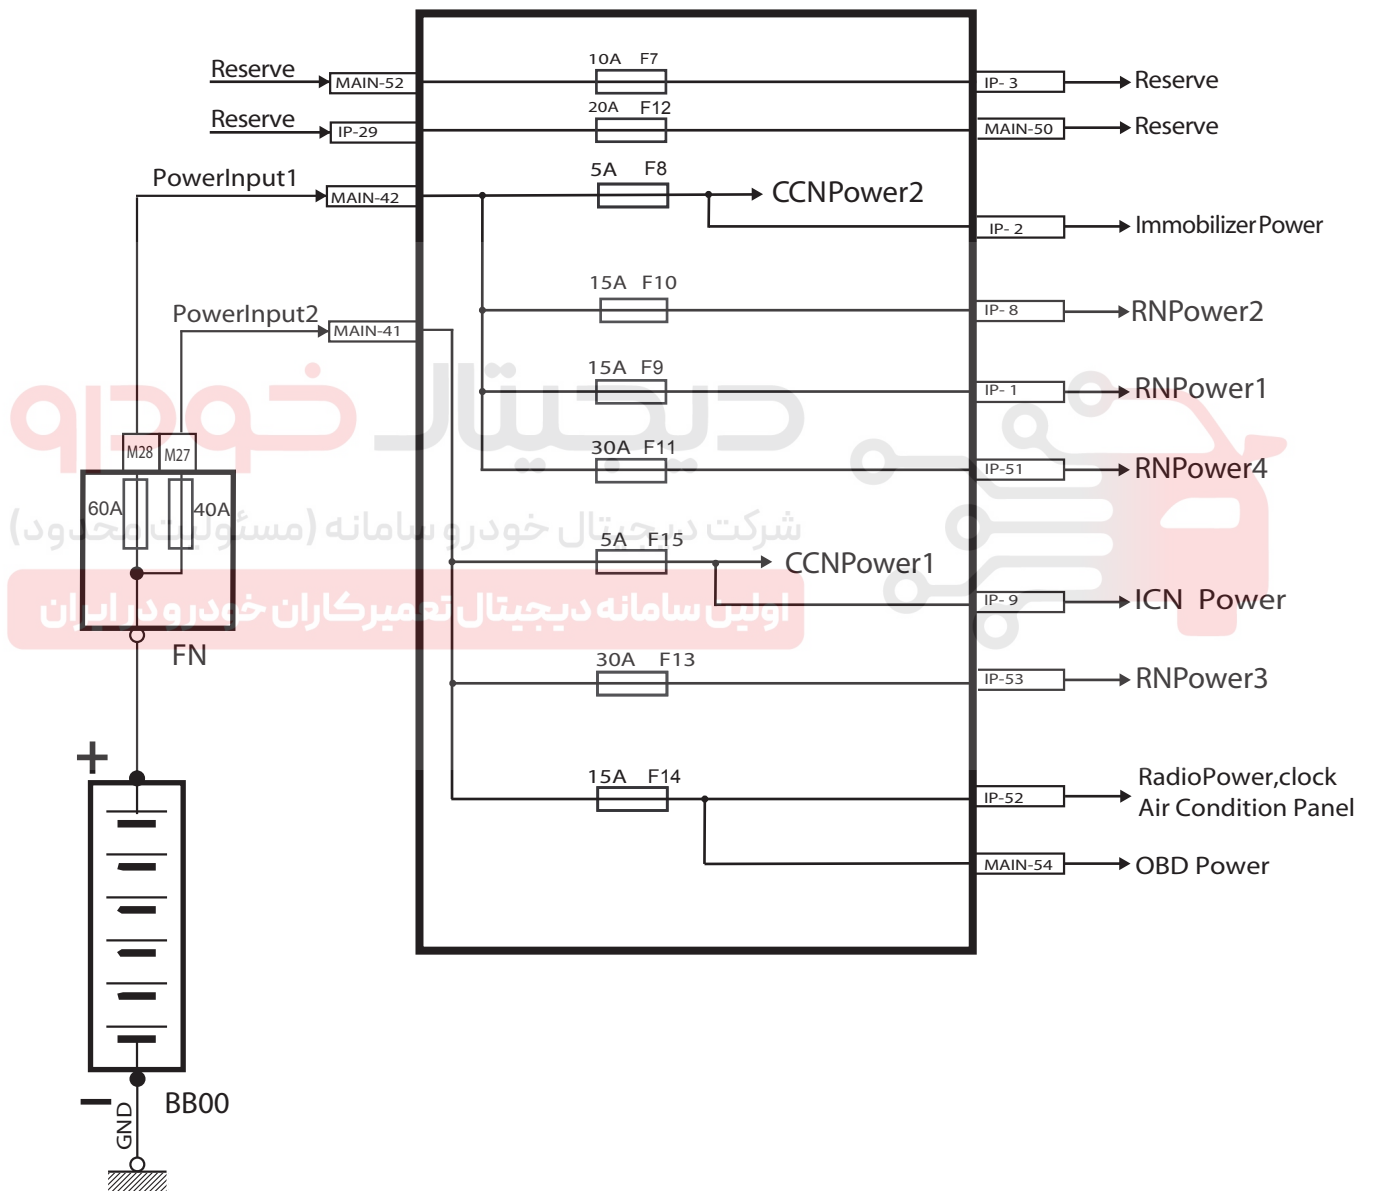

CCN Node -Soren Turbo SMS MUX

MAIN = 82W BK  
IP = 82W GY

CCN Node -Soren Turbo SMS MUX

MAIN = 82W BK  
IP = 82W GY

CCN Node -Soren Turbo SMS MUX

IP = 82W GY  
MAIN = 82W BK

CCN Node -Soren Turbo SMS MUX

IP = 82W GY  
MAIN = 82W BK