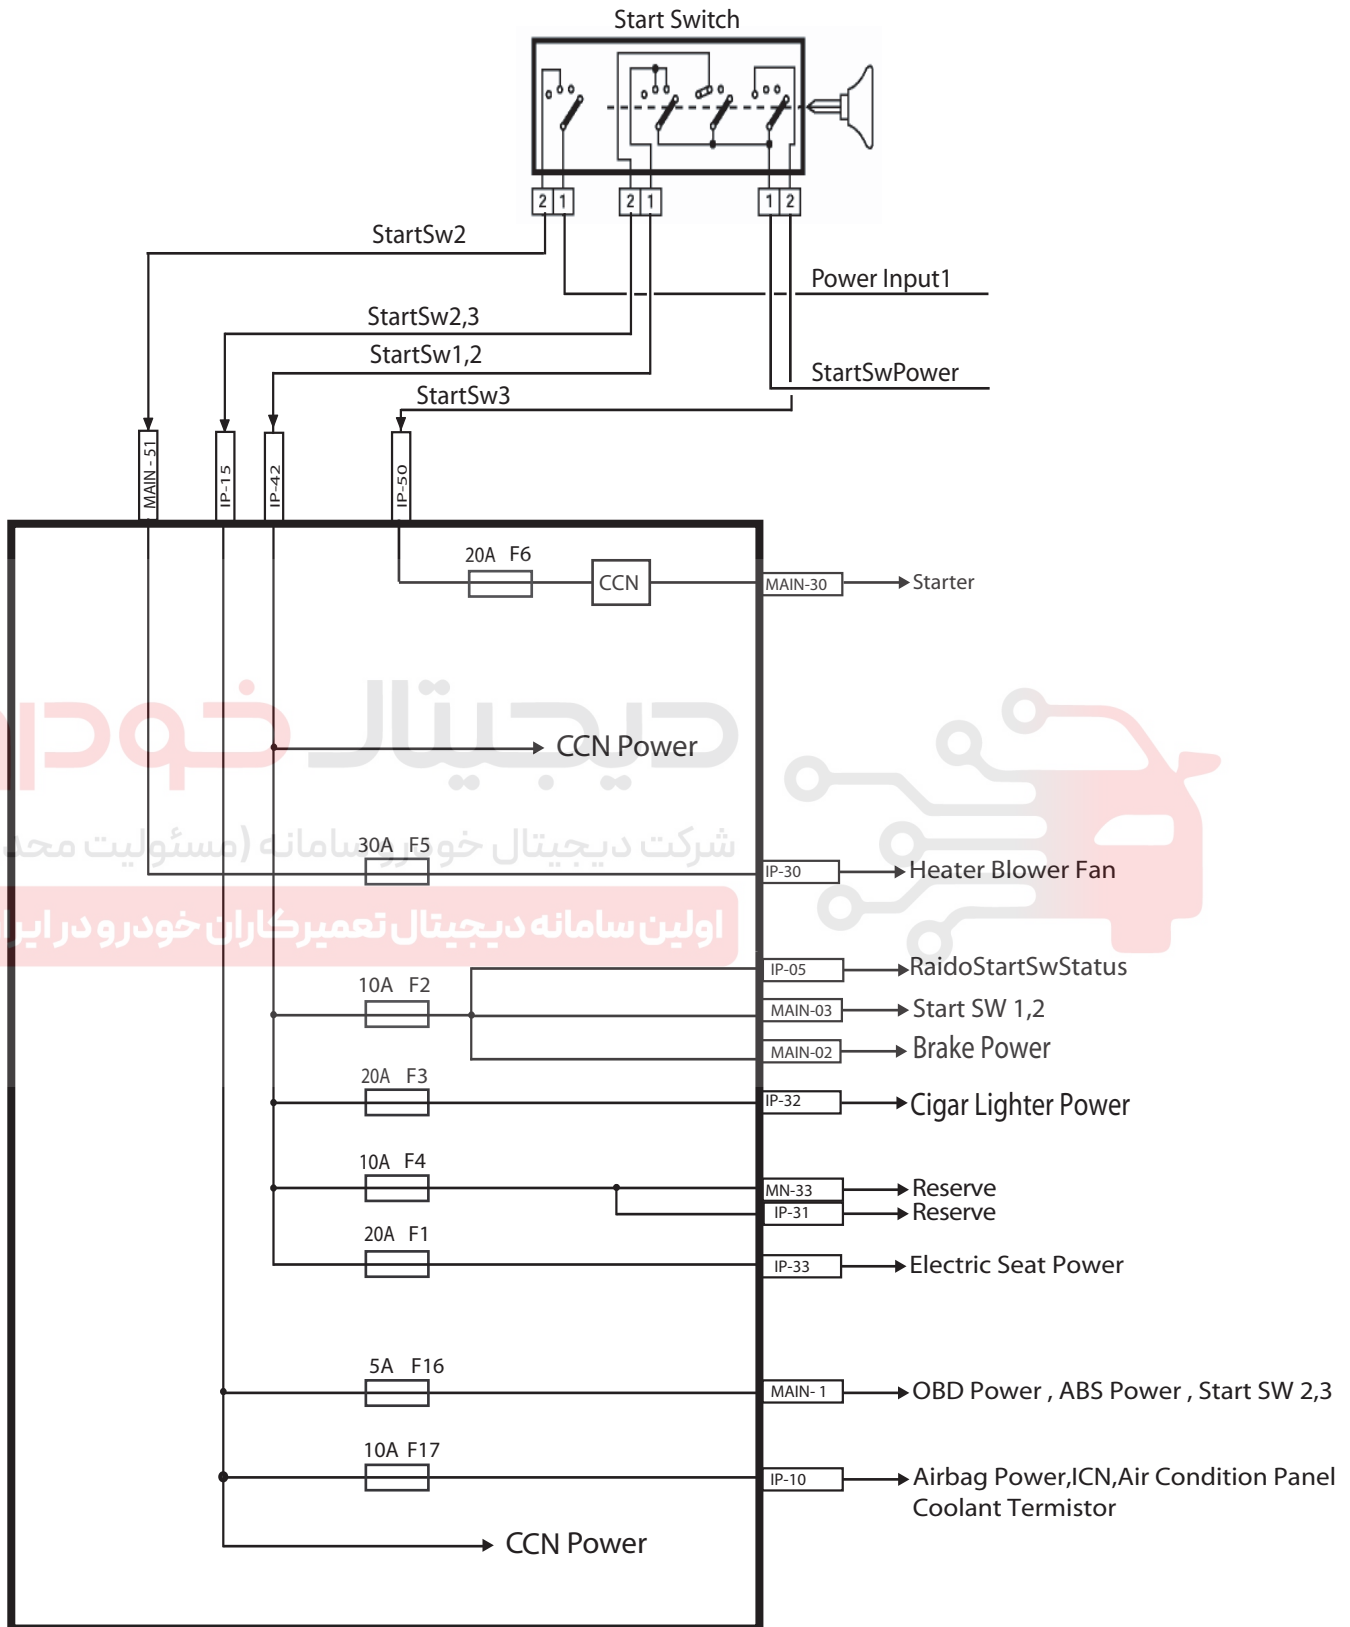

CCN Node -Soren Turbo SMS MUX

MAIN = 82W BK  
IP = 82W GY

CCN Node -Soren Turbo SMS MUX

MAIN = 82W BK  
IP = 82W GY

CCN Node -Soren Turbo SMS MUX

IP = 82W GY  
MAIN = 82W BK

CCN Node -Soren Turbo SMS MUX

IP = 82W GY  
MAIN = 82W BK