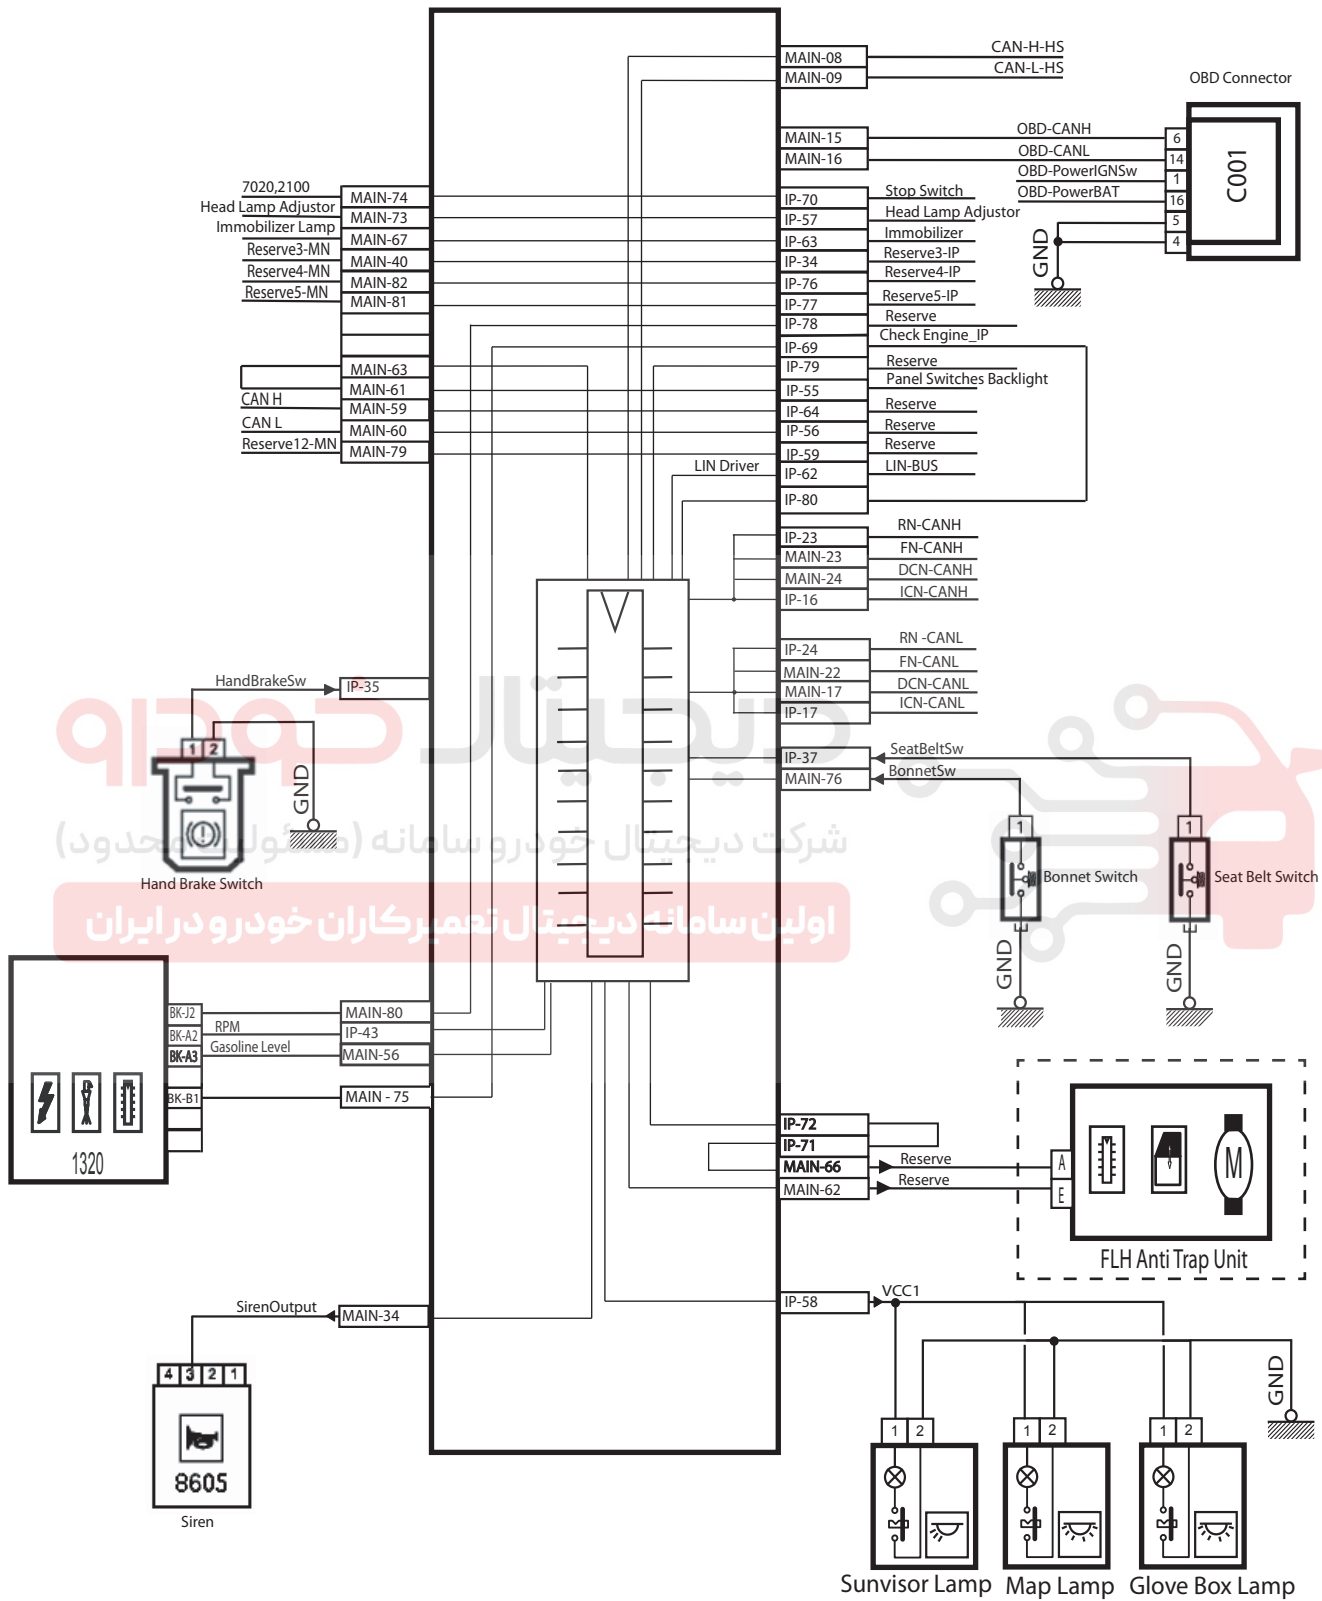

CCN Node -Soren Turbo SMS MUX

MAIN = 82W BK  
IP = 82W GY

CCN Node -Soren Turbo SMS MUX

MAIN = 82W BK  
IP = 82W GY

CCN Node -Soren Turbo SMS MUX

IP = 82W GY  
MAIN = 82W BK

CCN Node -Soren Turbo SMS MUX

IP = 82W GY  
MAIN = 82W BK