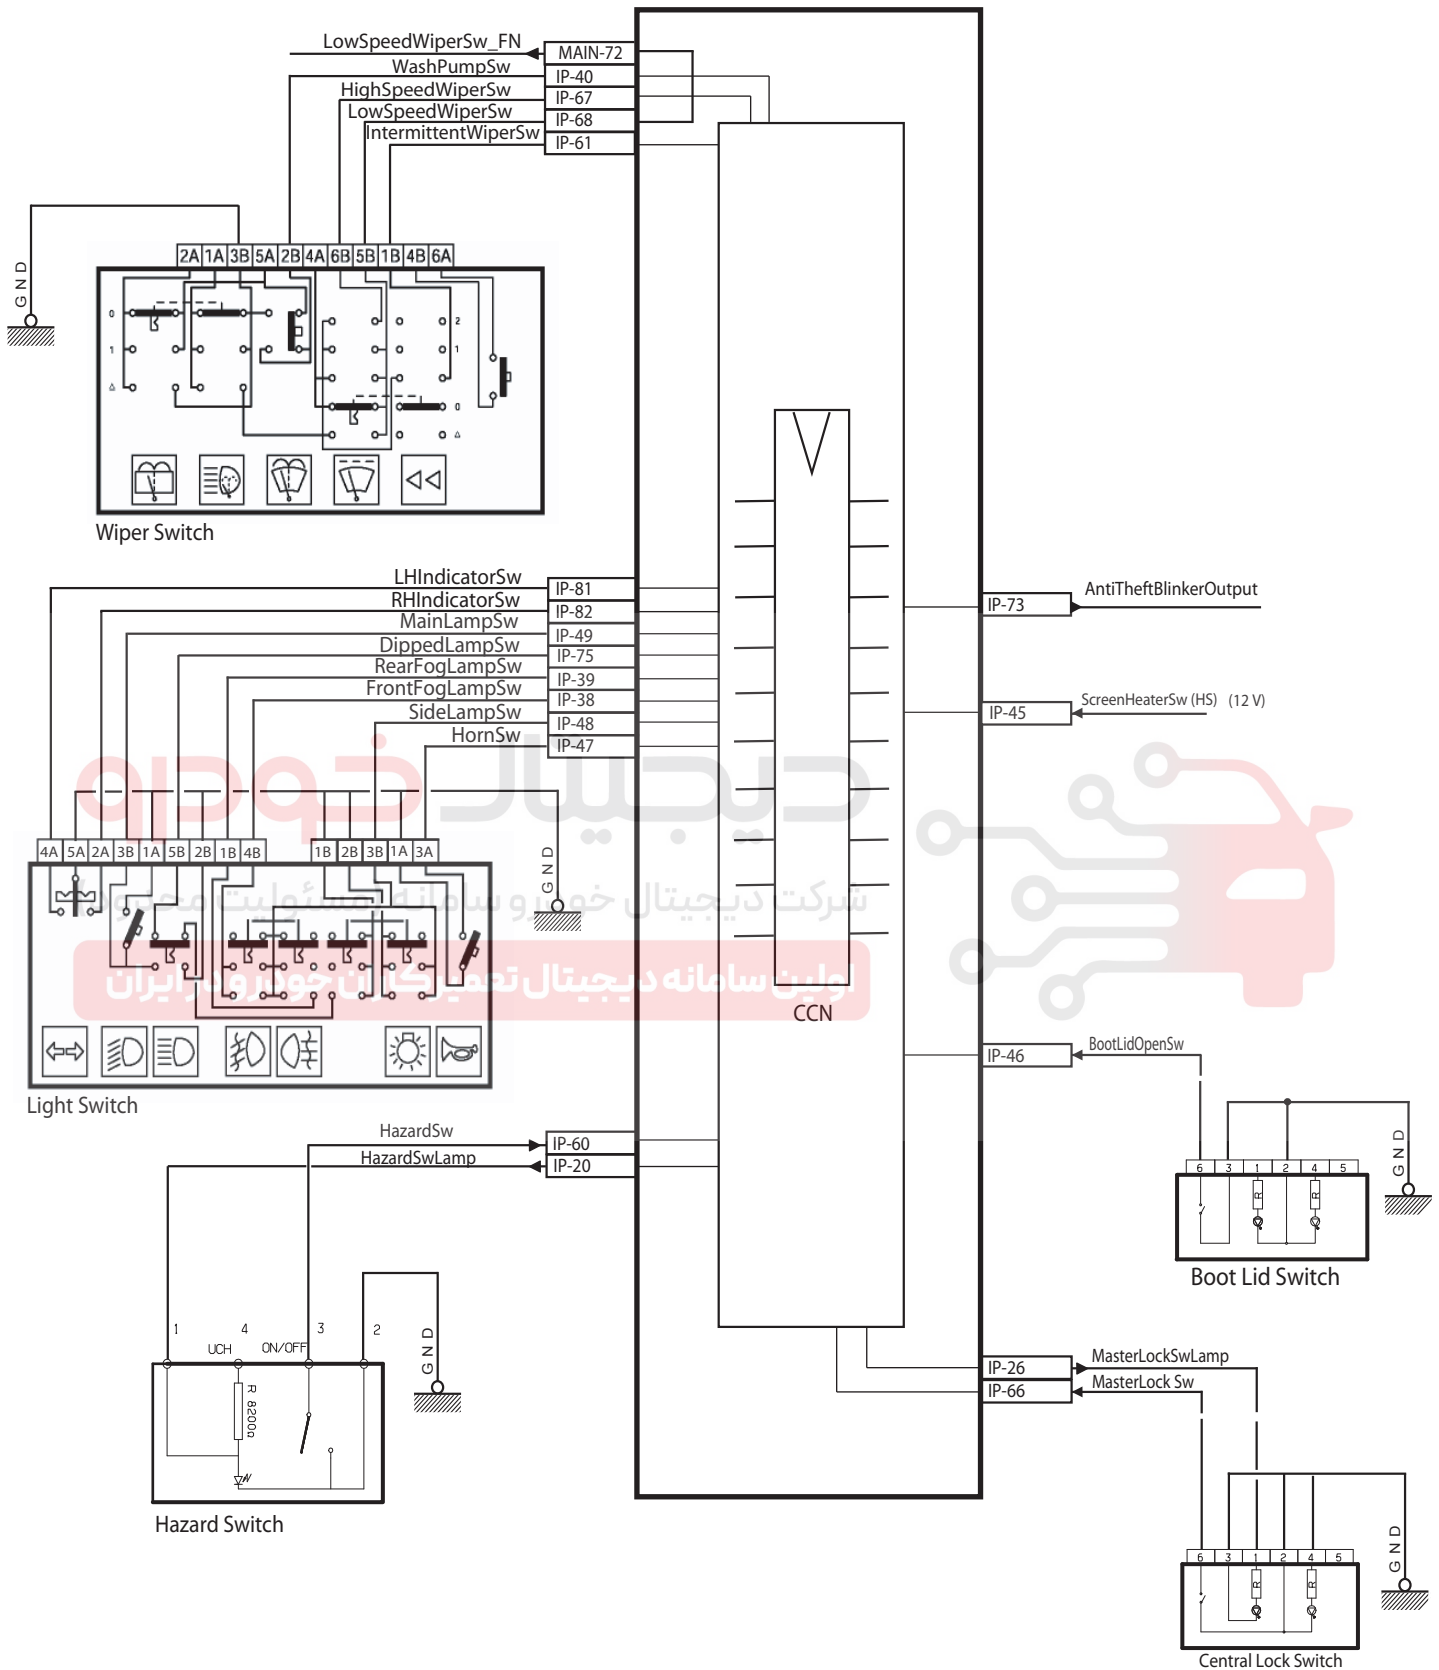

CCN Node -Soren Turbo SMS MUX

MAIN = 82W BK  
IP = 82W GY

CCN Node -Soren Turbo SMS MUX

MAIN = 82W BK  
IP = 82W GY

CCN Node -Soren Turbo SMS MUX

IP = 82W GY  
MAIN = 82W BK

CCN Node -Soren Turbo SMS MUX

IP = 82W GY  
MAIN = 82W BK