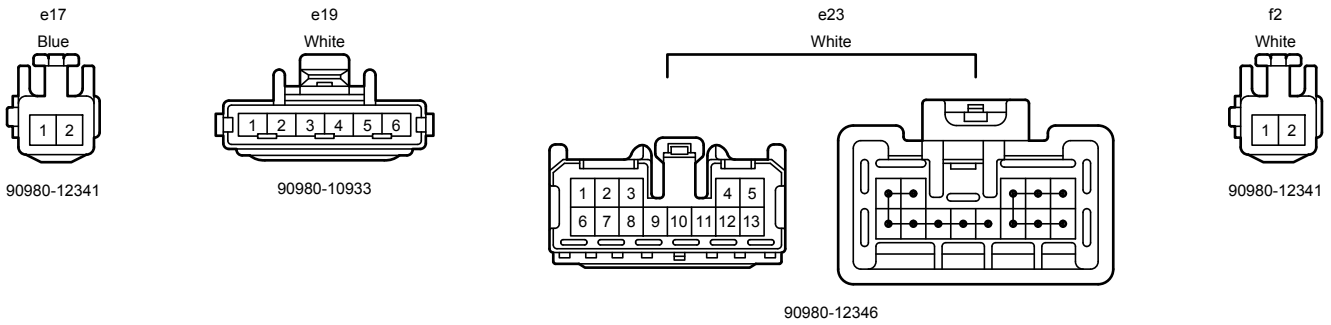

Power Seat (LHD) (Except Korea) (From Oct. 2015 Production)