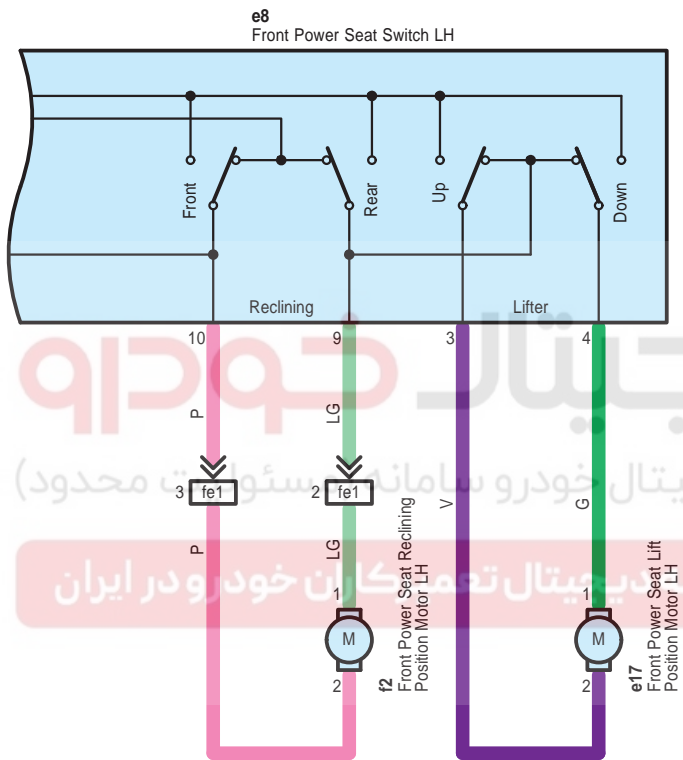

Power Seat (LHD) (Except Korea) (From Oct. 2015 Production)

- 1 : w/ Seat Heater
- 2 : w/o Seat Heater