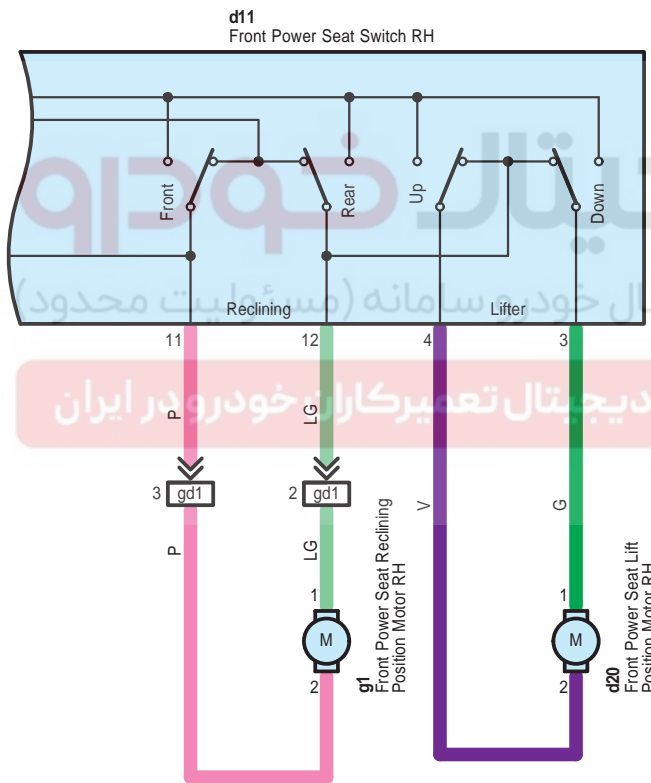

Power Seat (RHD) (From Oct. 2015 Production)

- 1 : w/ Seat Heater
- 2 : w/o Seat Heater