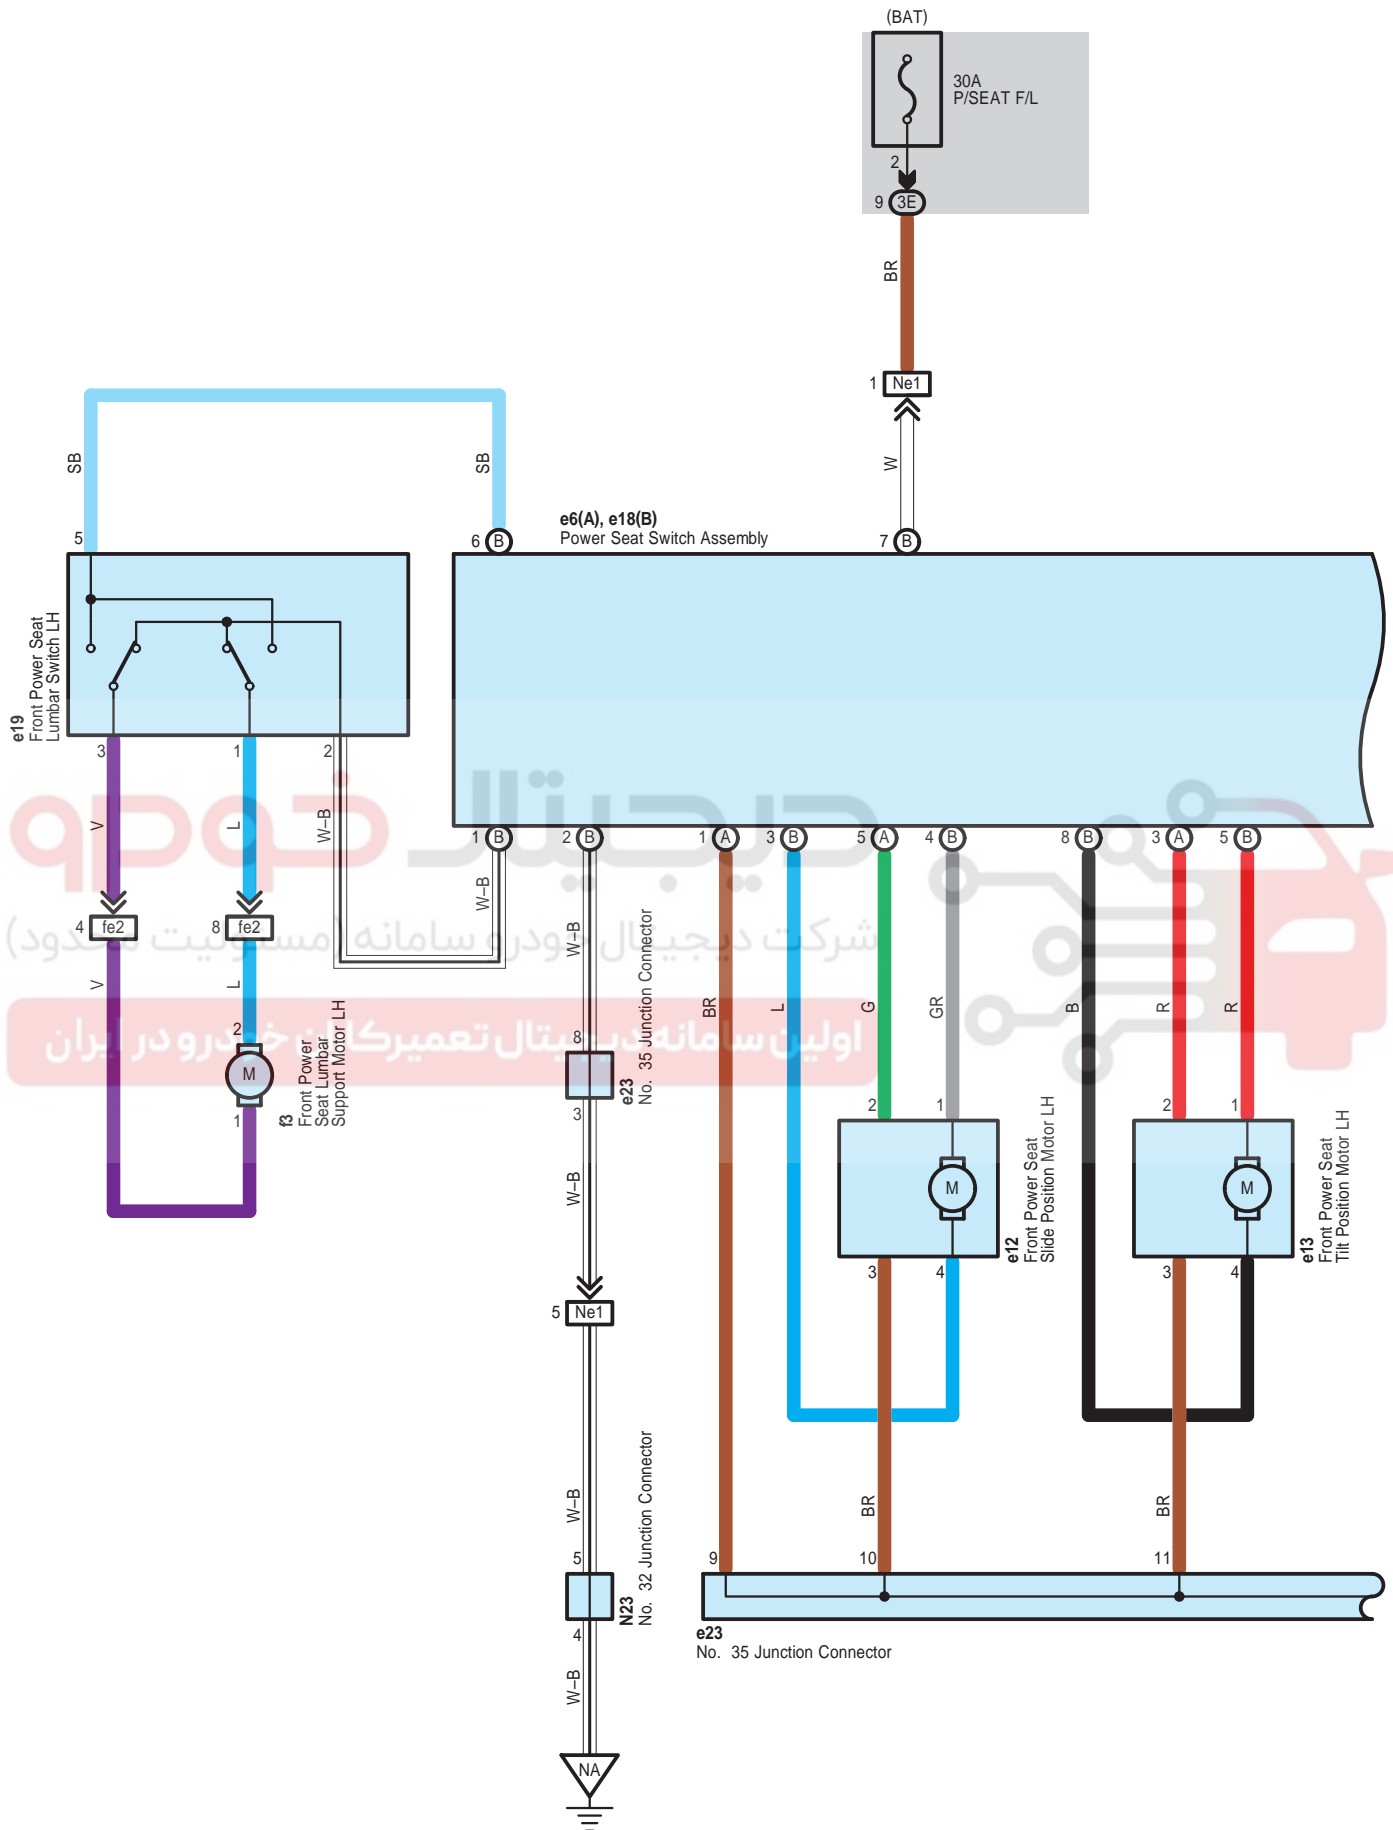

Power Seat (LHD) (Korea) (From Oct. 2015 Production)