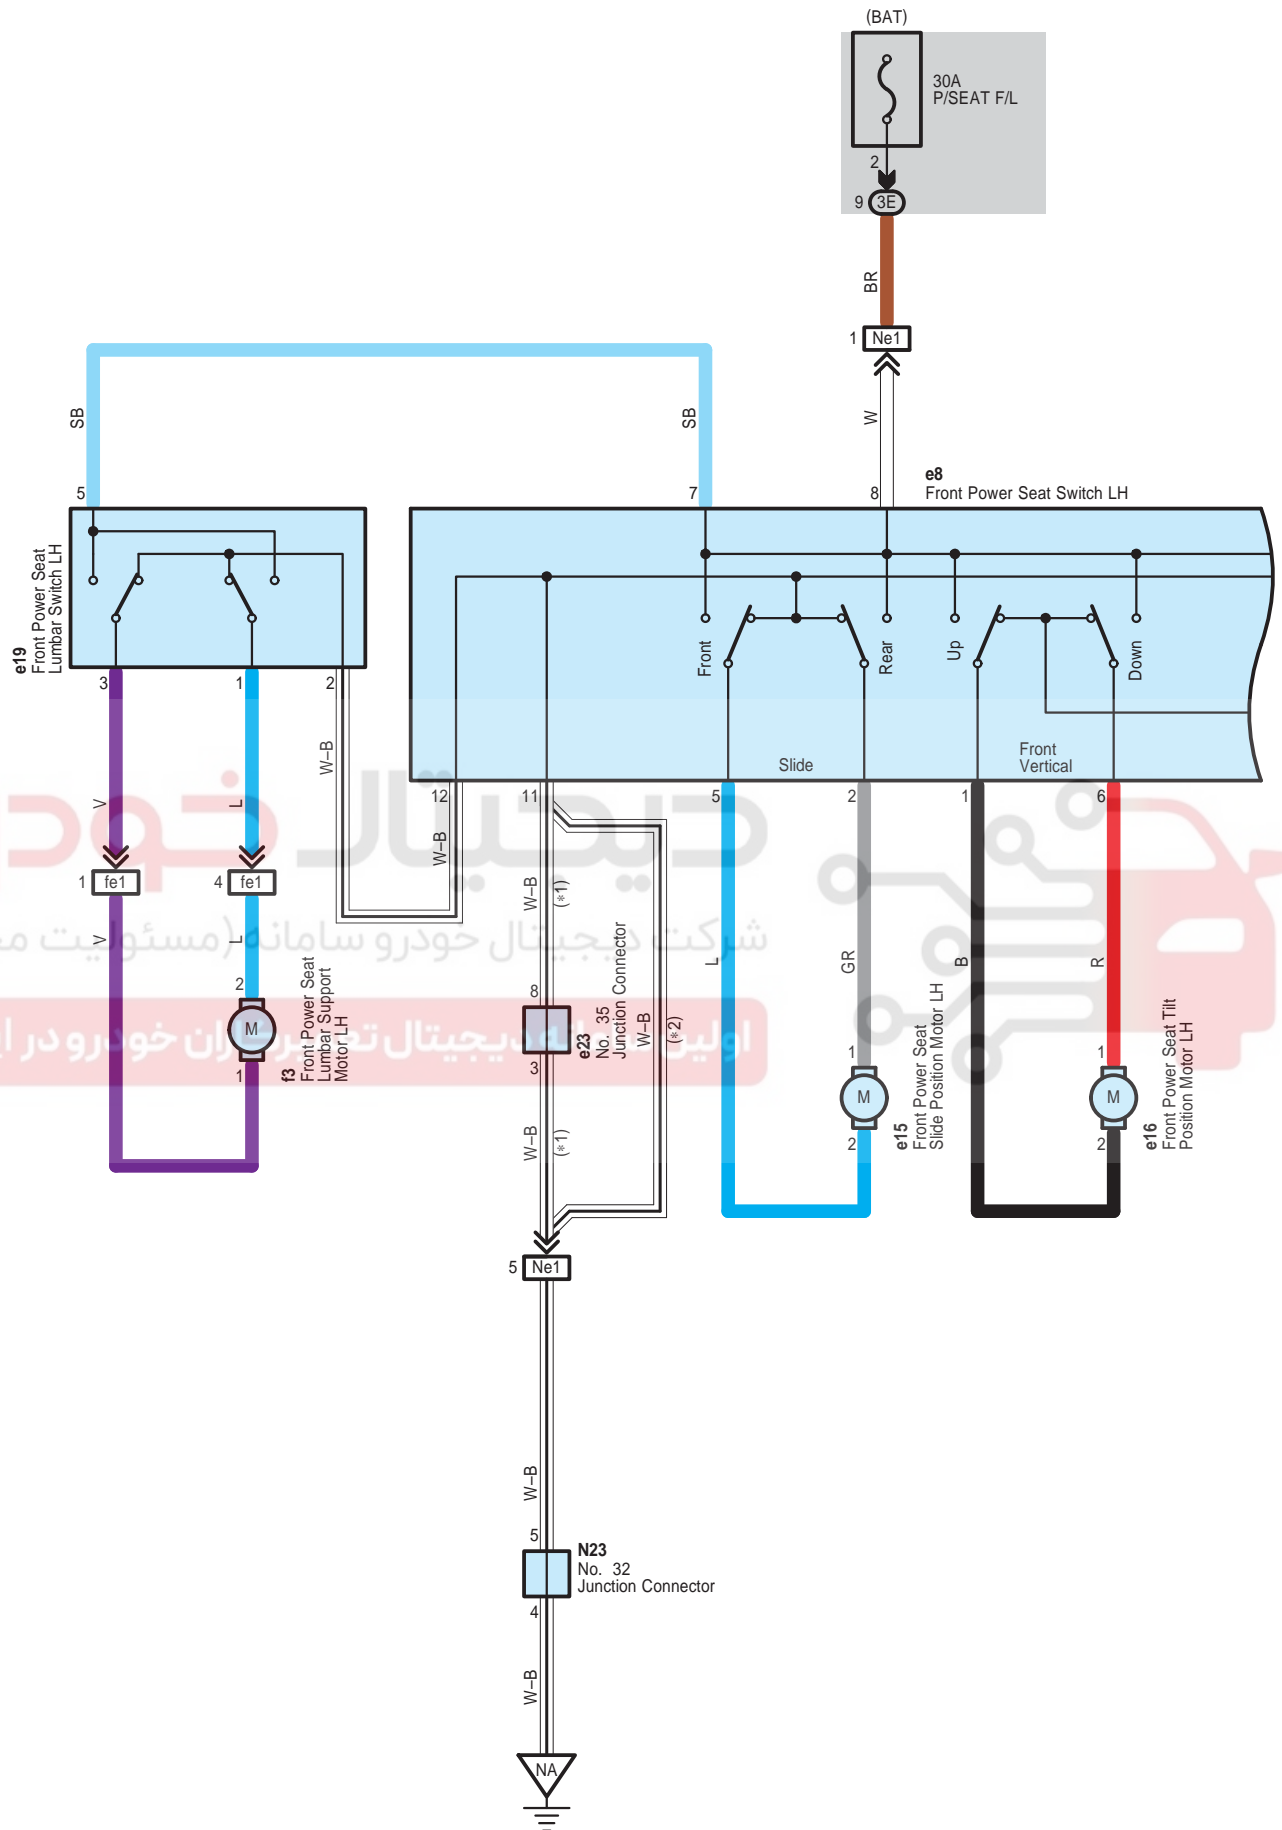

Power Seat (LHD) (Except Korea) (From Oct. 2015 Production)