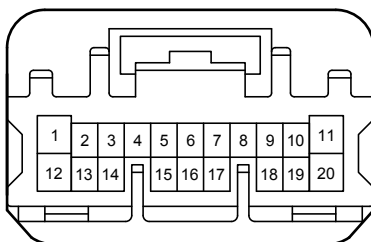

White

90980-12767

90980-12766

AG11

Black

90980-12741

90980-12740

Power Seat (LHD) (Korea) (From Oct. 2015 Production)