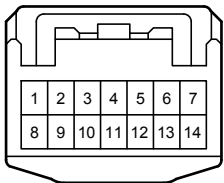

Power Seat (LHD) (Korea) (From Oct. 2015 Production)

90980-12370