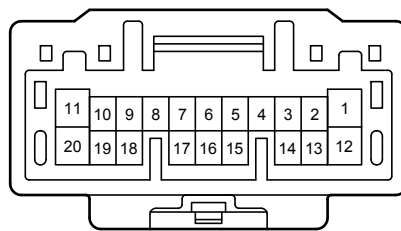

White

90980-12767

90980-12766

AG11

Black

90980-12741

90980-12740

Power Seat (LHD) (Korea) (From Oct. 2015 Production)