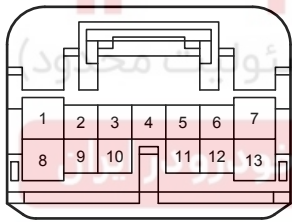

90980-12767