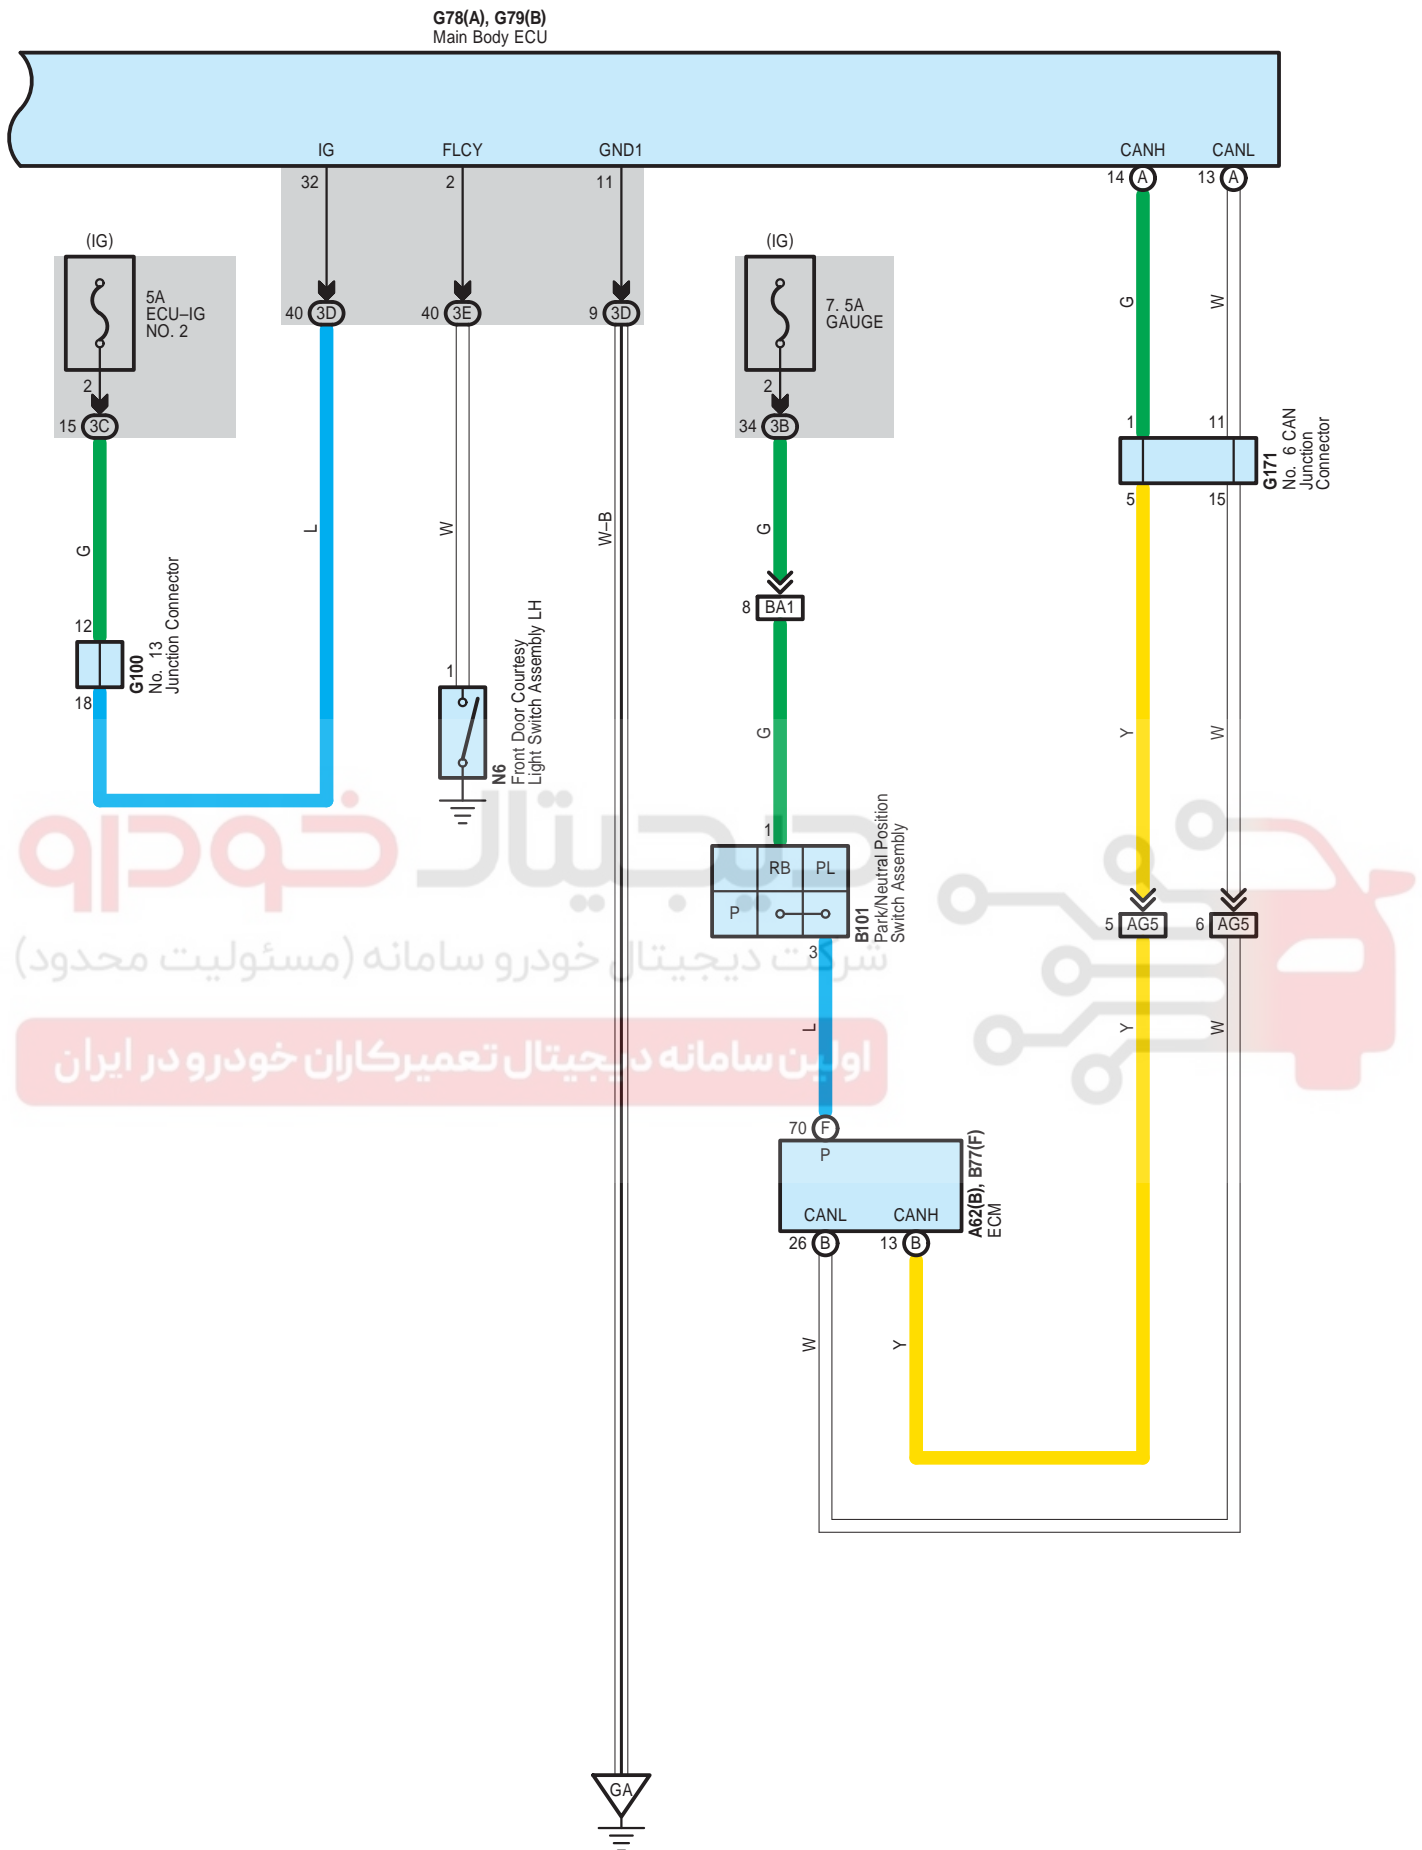

- * 1 : w/ Seat Heater
- * 2 : w/o Seat Heater

Power Seat (LHD) (Except Korea) (From Oct. 2015 Production)

e6(A), e18(B)
Power Seat Switch Assembly

Power Seat (LHD) (Korea) (From Oct. 2015 Production)

Power Seat (LHD) (Korea) (From Oct. 2015 Production)