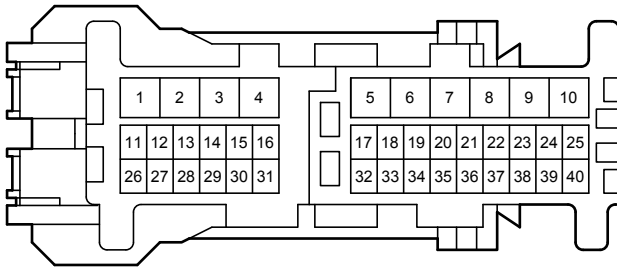

Power Seat (LHD) (Korea) (From Oct. 2015 Production)

3D

White

90980-12890

3E

White

90980-12884

AG5