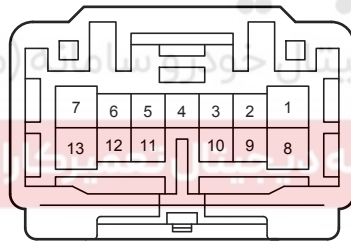

90980-12766

AG11

Black