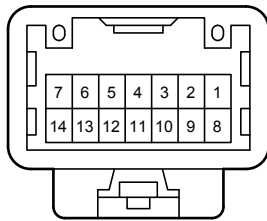

90980-12369