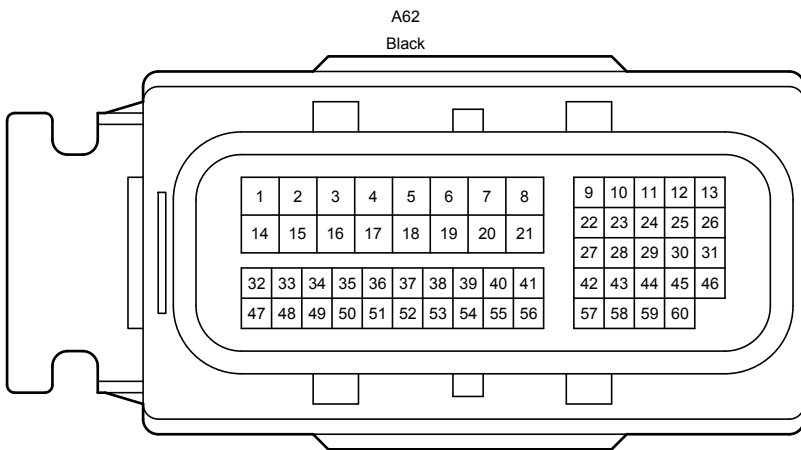

Power Seat (LHD) (Korea) (From Oct. 2015 Production)

90980-12931