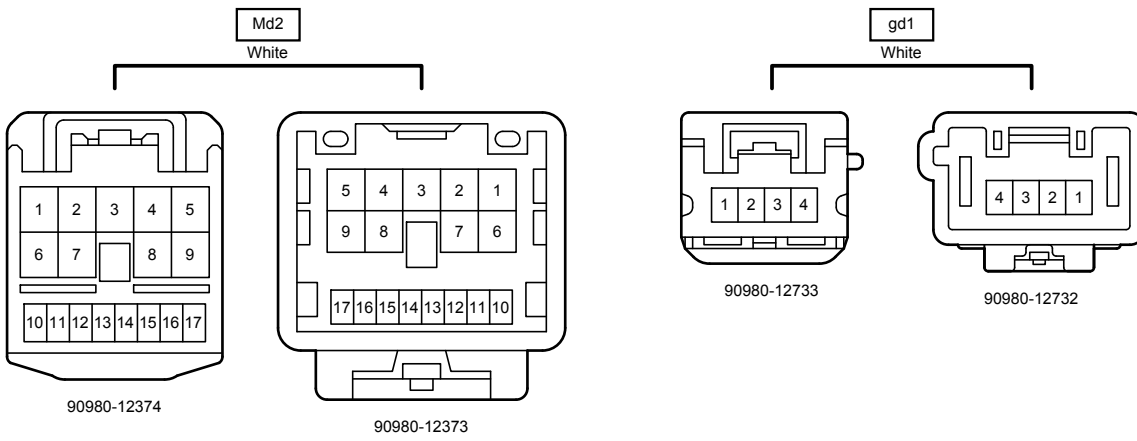

Power Seat (RHD) (From Oct. 2015 Production)