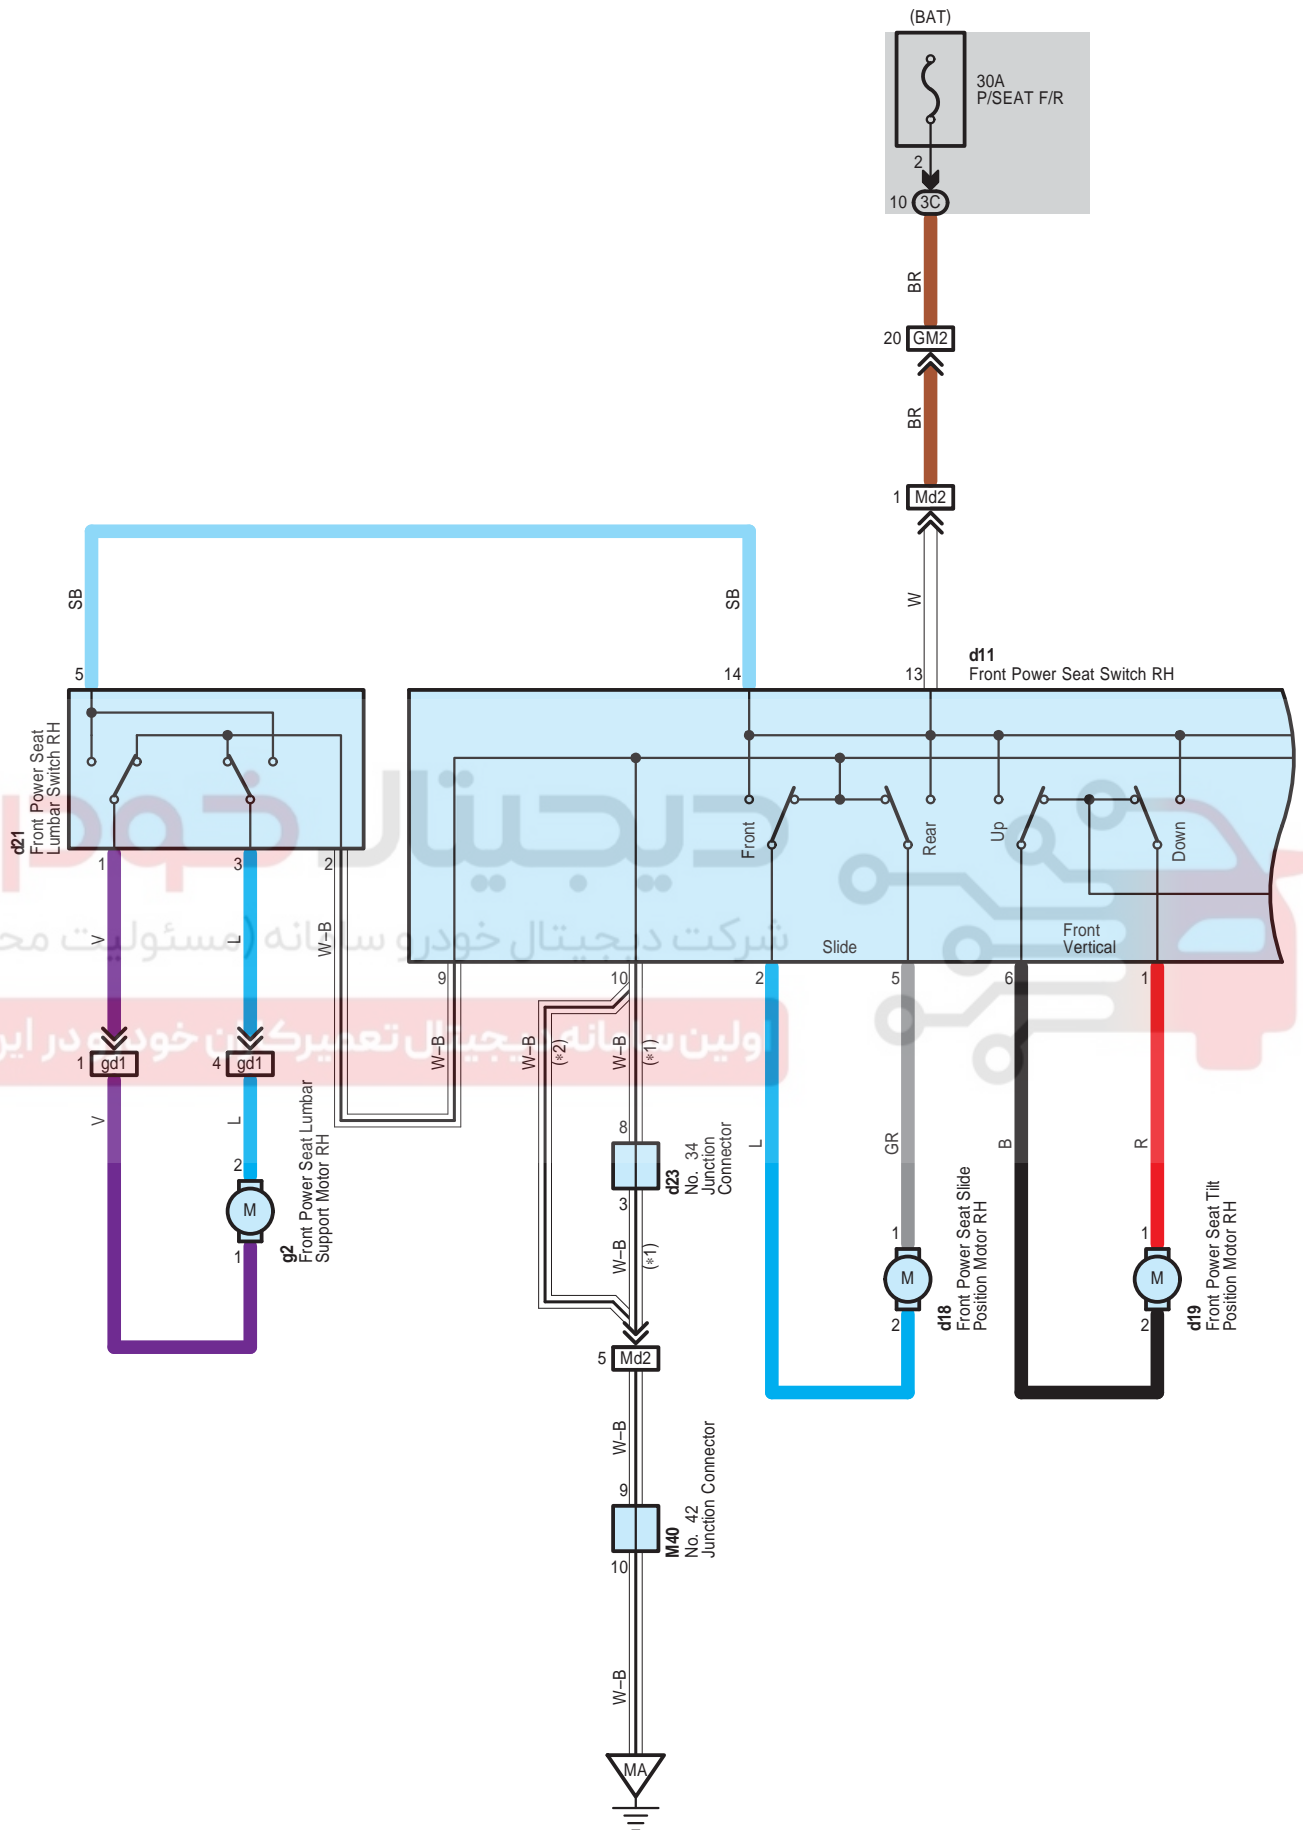

Power Seat (RHD) (From Oct. 2015 Production)