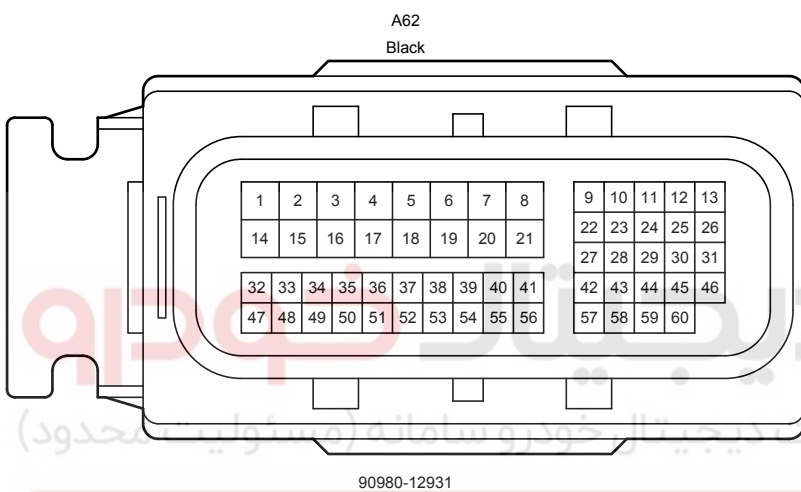

4WD (Before Oct. 2015 Production)