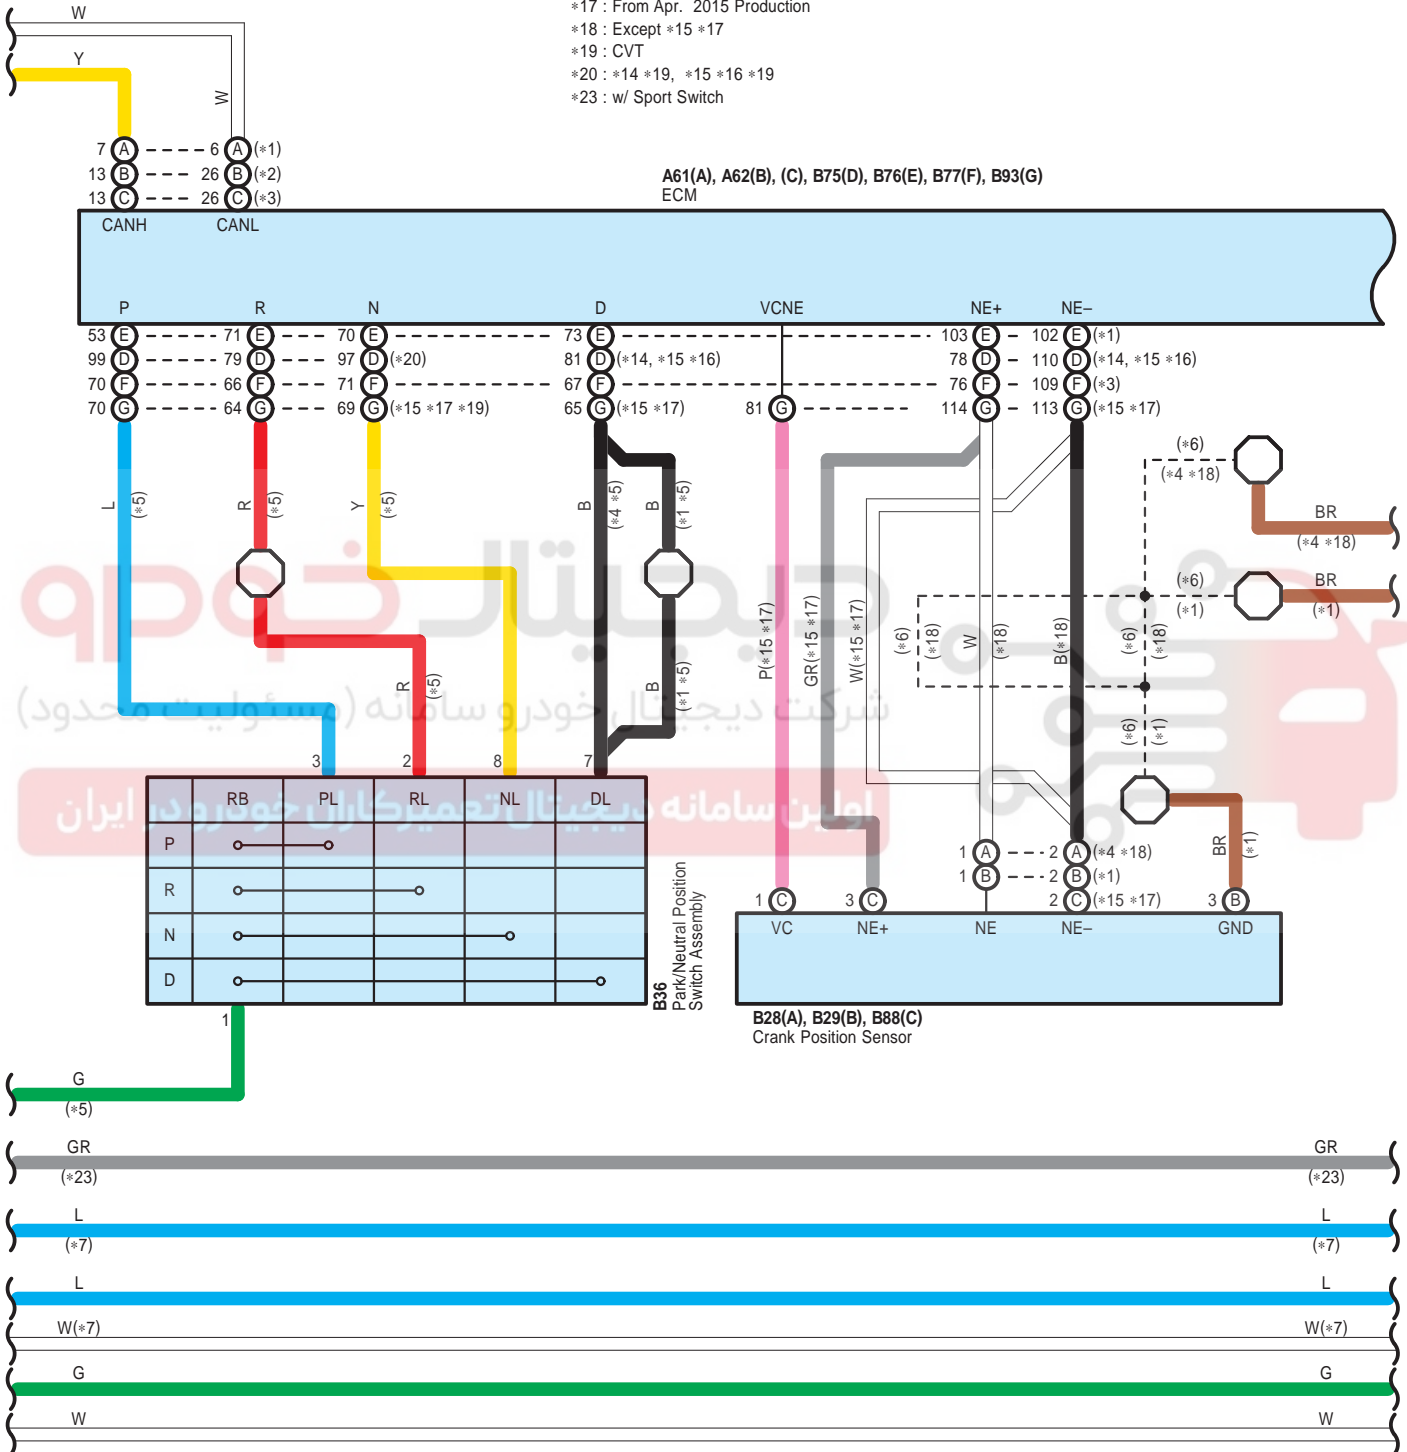

4WD (Before Oct. 2015 Production)

- 1 : Diesel
- 2 : 3ZR-FE, 3ZR-FAE
- 3 : 2AR-FE
- 4 : Gasoline
- 5 : A/T, CVT
- 6 : Shielded
- 7 : w/ Hill-Start Assist Control
- 14 : 3ZR-FE
- 15 : 3ZR-FAE
- 16 : Before Apr. 2015 Production
- 17 : From Apr. 2015 Production
- 18 : EXCEPT *15 *17
- 19 : CVT
- 20 : *14 *19, *15 *16 *19
- 23 : w/ Sport Switch