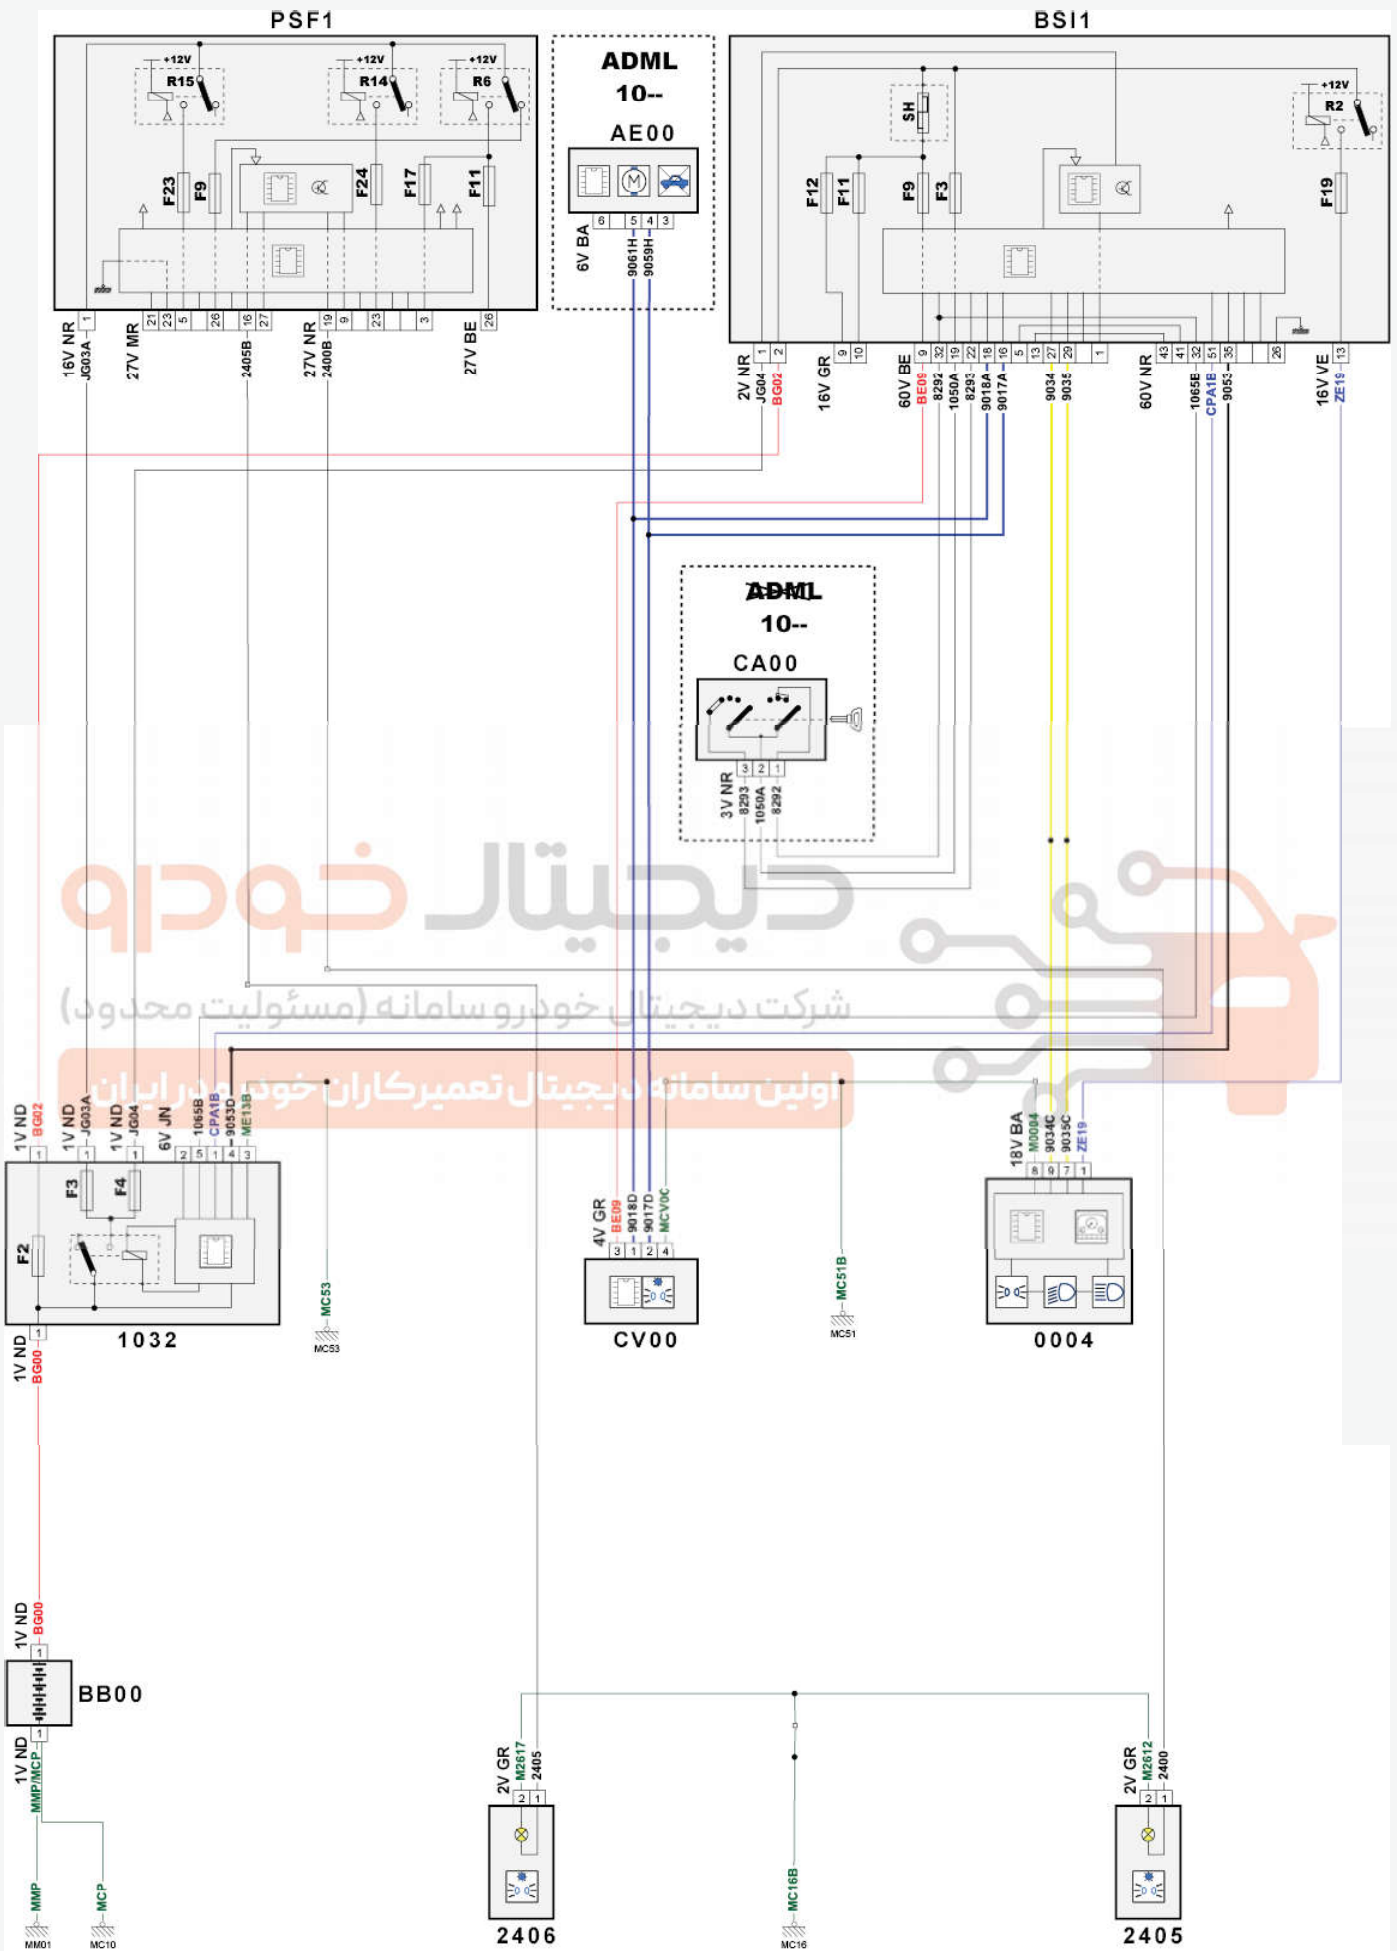

Daytime Running Lamps (1)

D3CZK32R