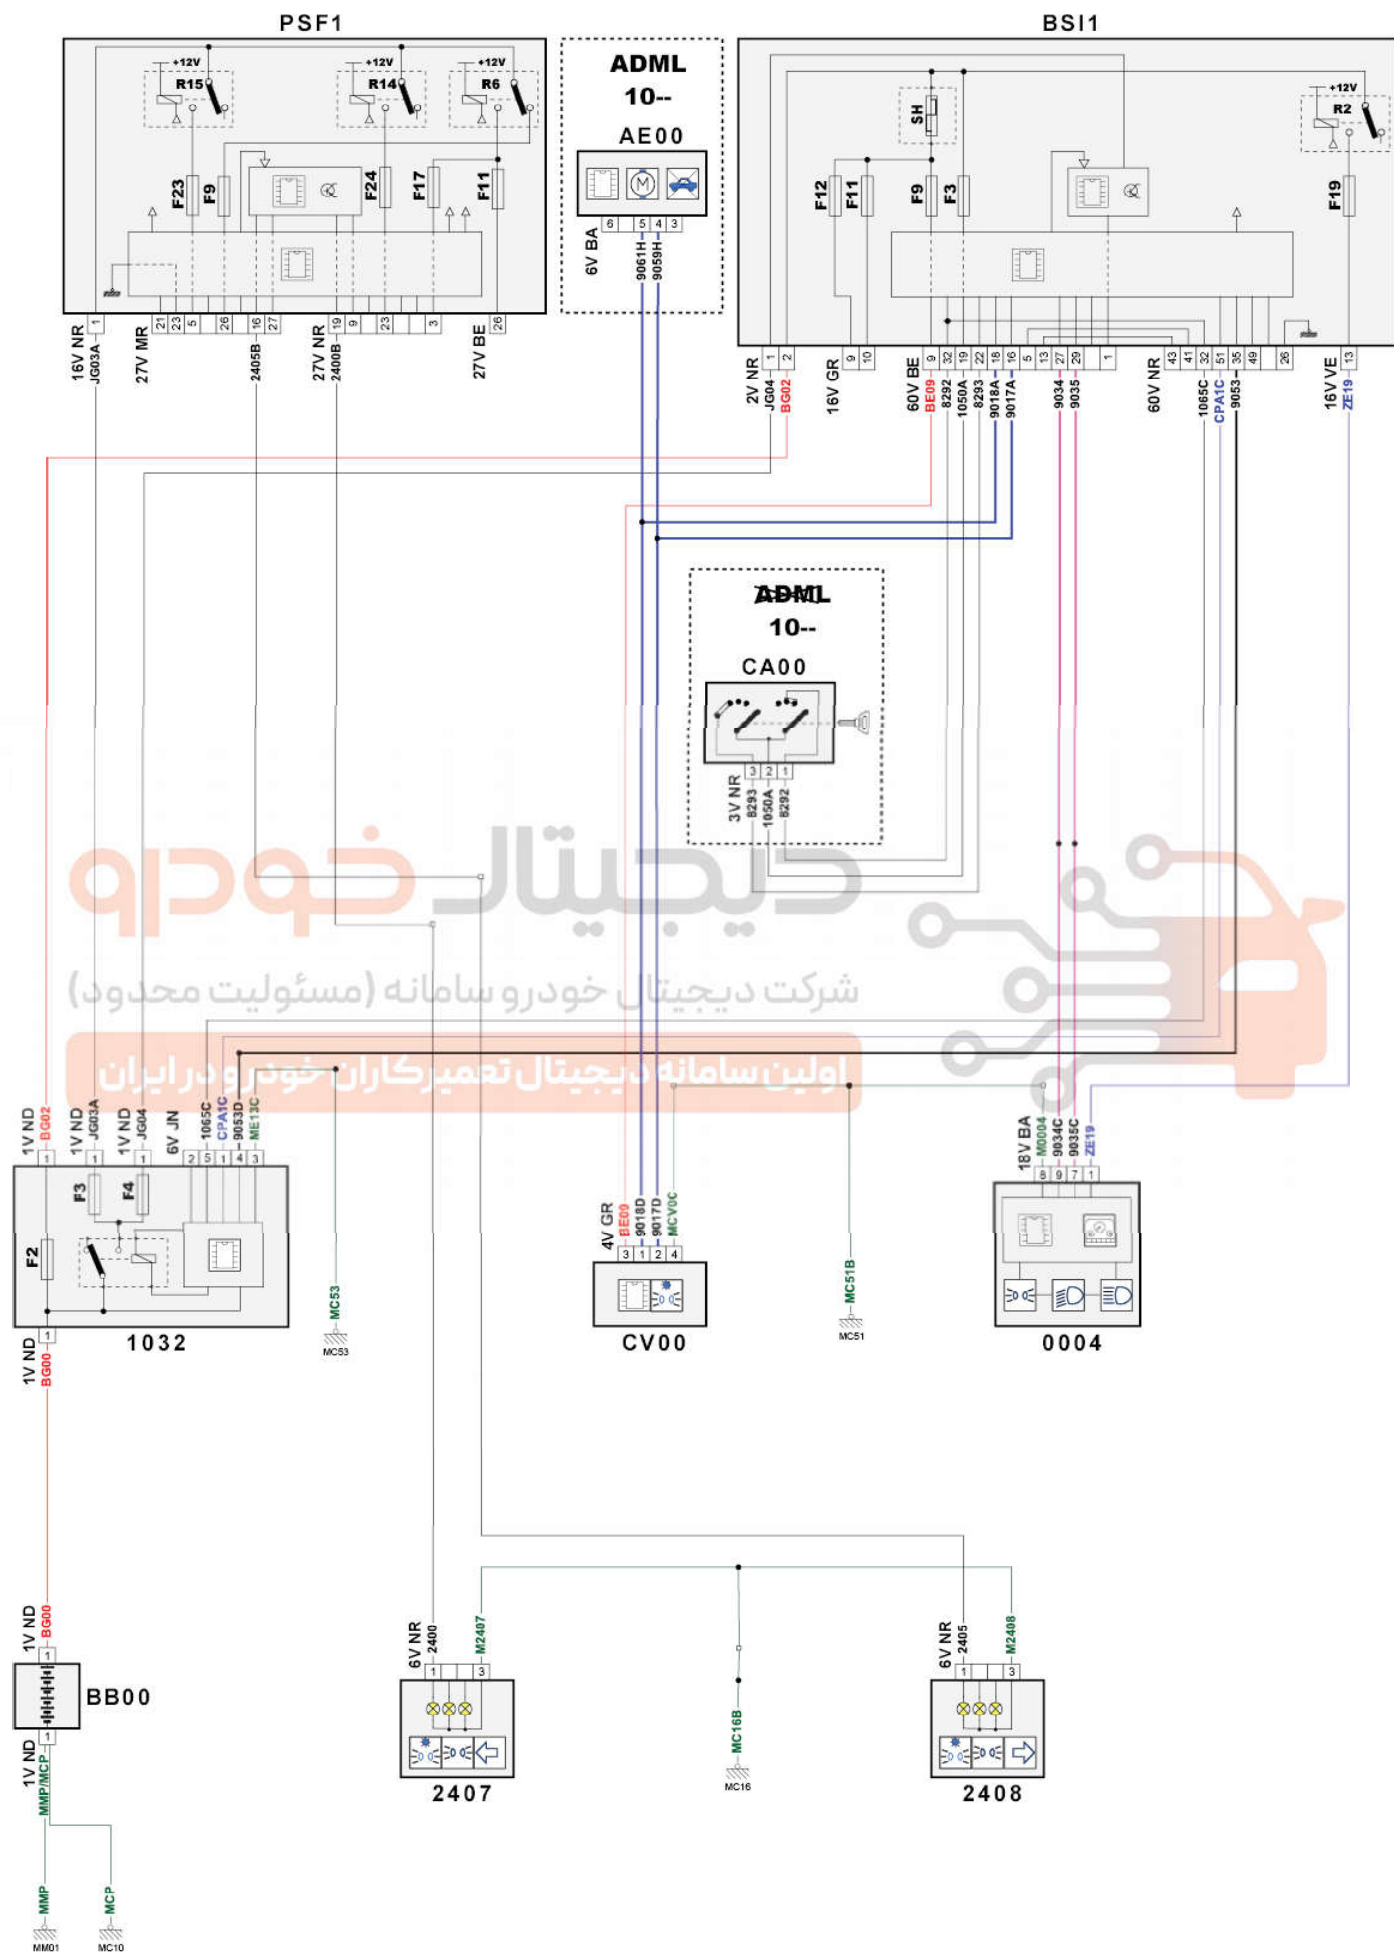

Daytime Running Lamps (2)

دیجیتال خودرو
شرکت دیجیتال خودرو سامانه (مسئولیت محدود)
اولین سامانه دیجیتال تعمیرکاران خودرو در ایران