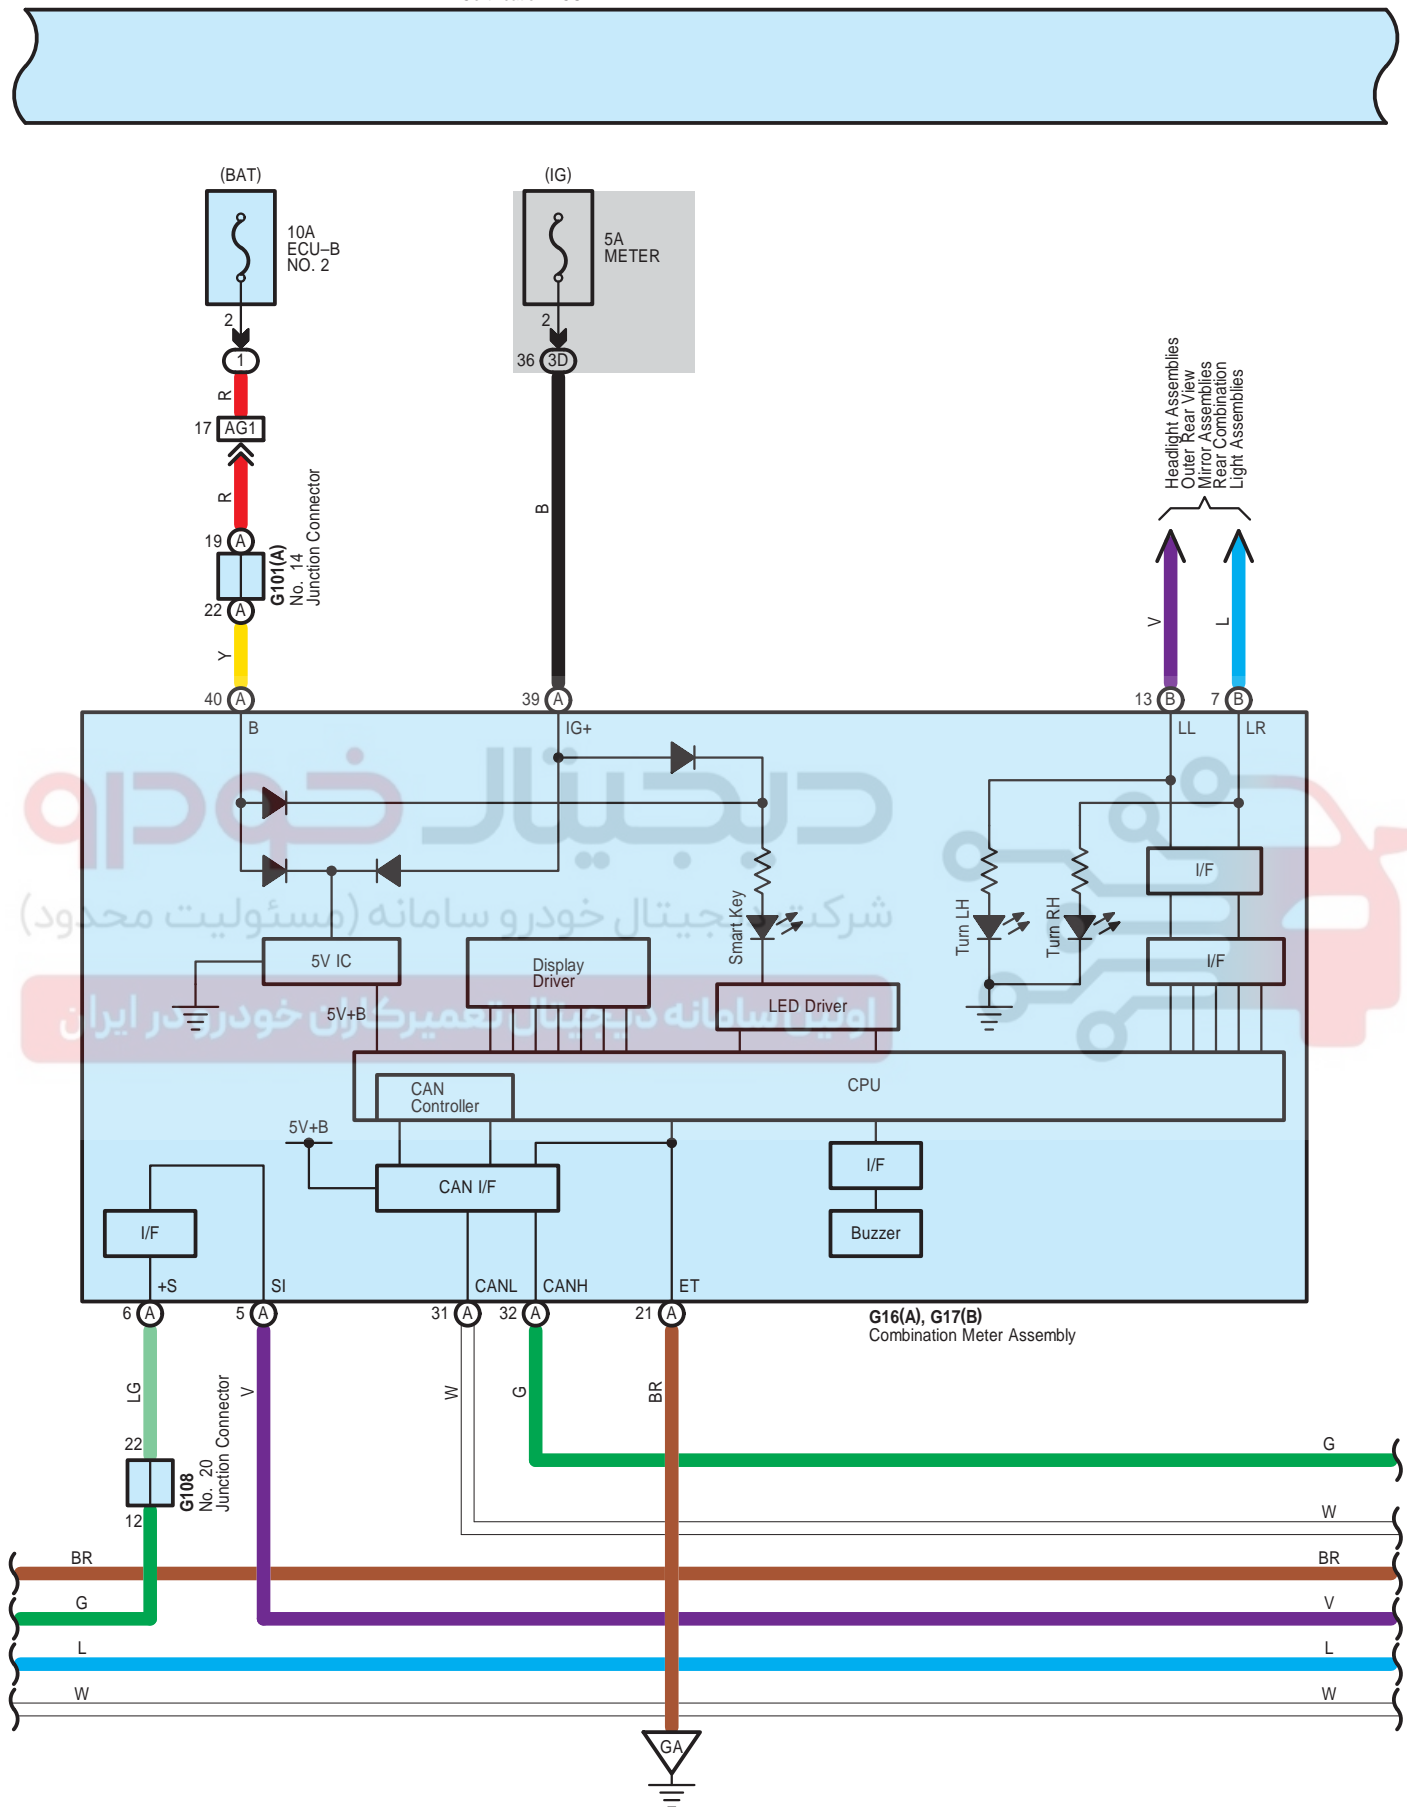

G82(A), G83(B), G84(C)
Certification ECU