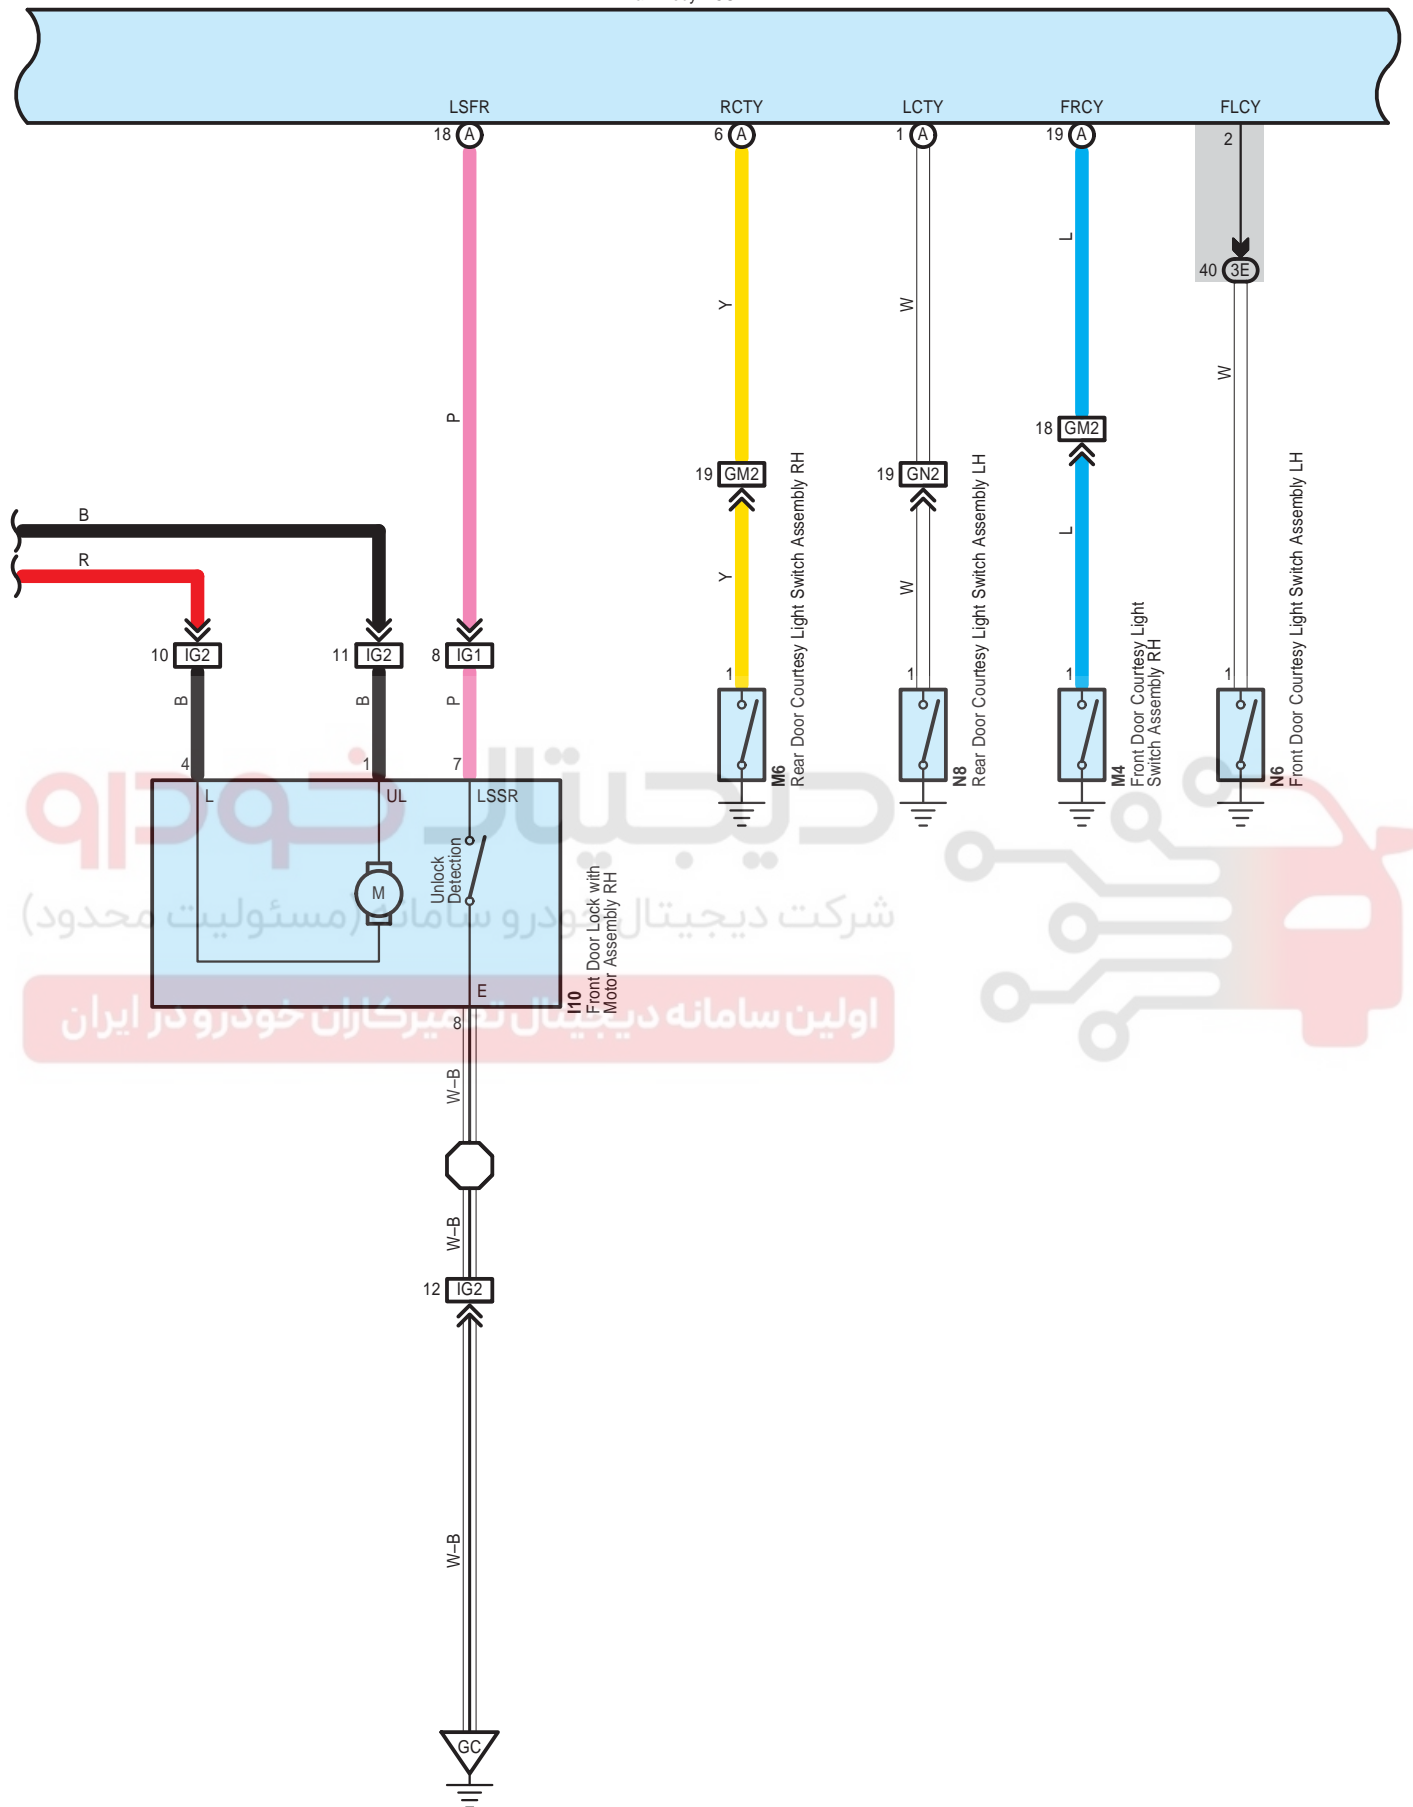

G78(A), G79(B)
 Main Body ECU

Entry & Start System (Korea) (Before Oct. 2015 Production), Immobiliser System (w/ Entry & Start System) (Korea) (Before Oct. 2015 Production), Option Connector (Remote Engine Start System) (Korea) (Before Oct. 2015 Production), Starting (w/ Entry & Start System) (Korea) (Before Oct. 2015 Production), Steering Lock (w/ Entry & Start System) (Korea) (Before Oct. 2015 Production), Wireless Door Lock Control (w/ Entry & Start System) (Korea) (Before Oct. 2015 Production)