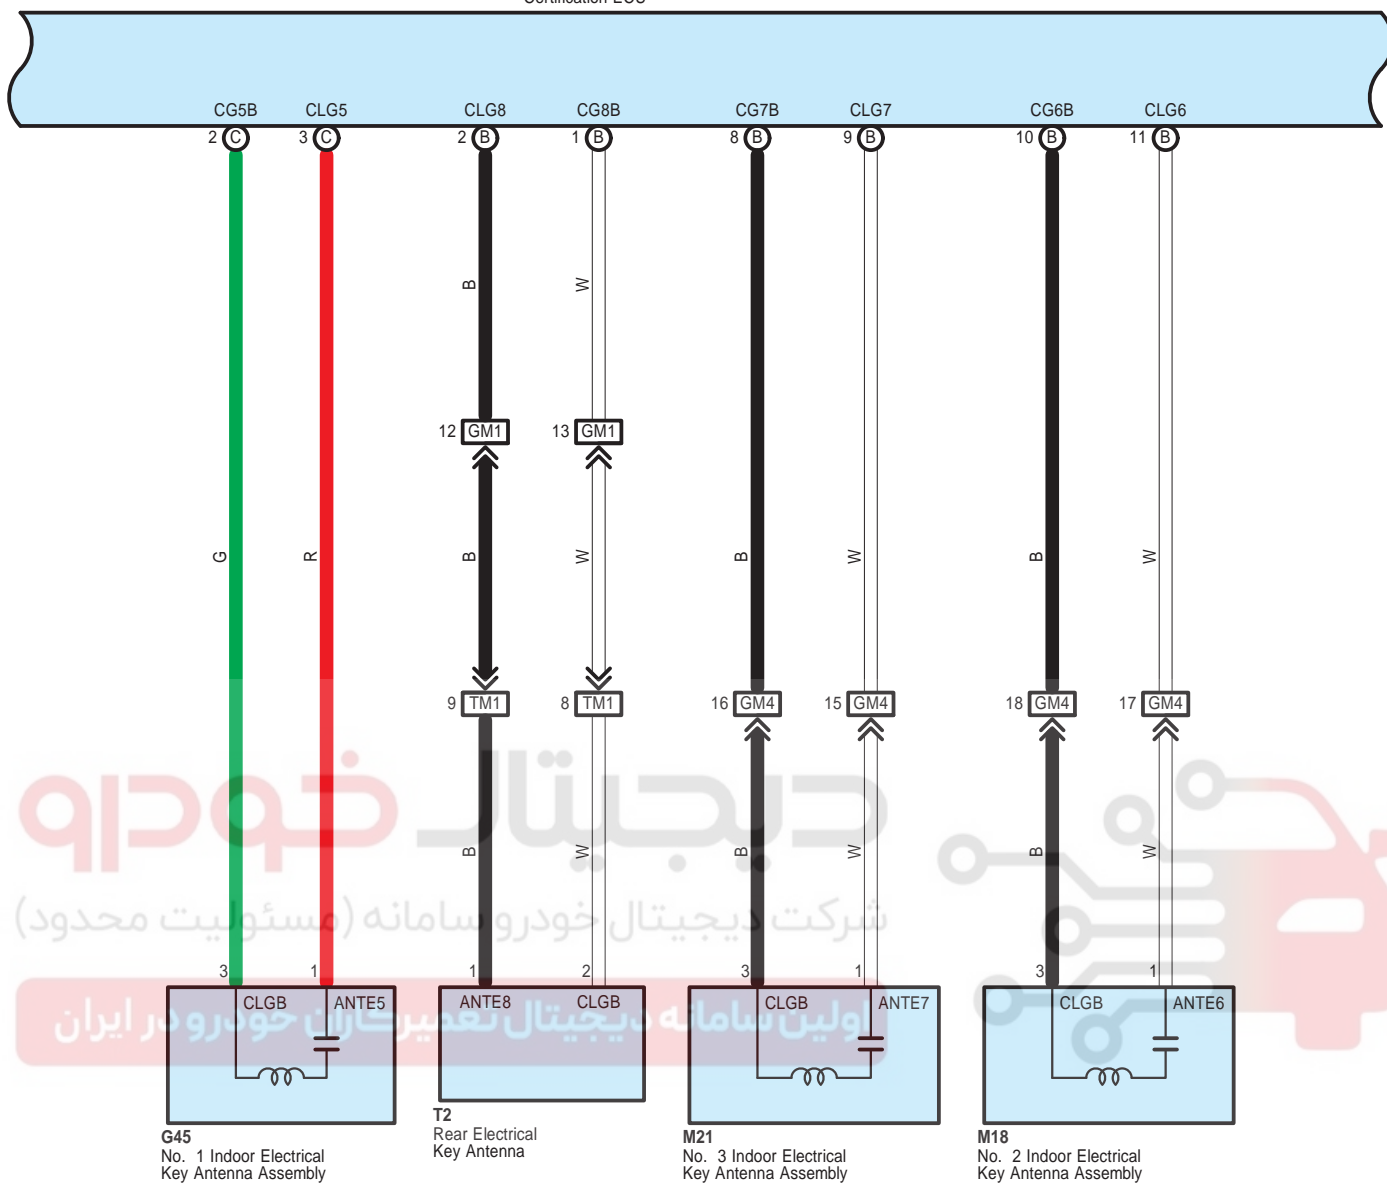

G82(A), G83(B), G84(C)
Certification ECU

G82(A), G83(B), G84(C)
Certification ECU

G82(A), G83(B), G84(C)
Certification ECU

- * 1 : 3ZR-FE, 3ZR-FAE
- * 2 : 2AR-FE
- * 3 : A/T, CVT
- * 4 : M/T
- * 9 : w/ Stop & Start System
- * 10 : w/o Stop & Start System
- * 15 : Diesel
- * 20 : 1AD-FTV
- * 21 : 2AD-FTV, 2AD-FHV
- * 36 : Gasoline