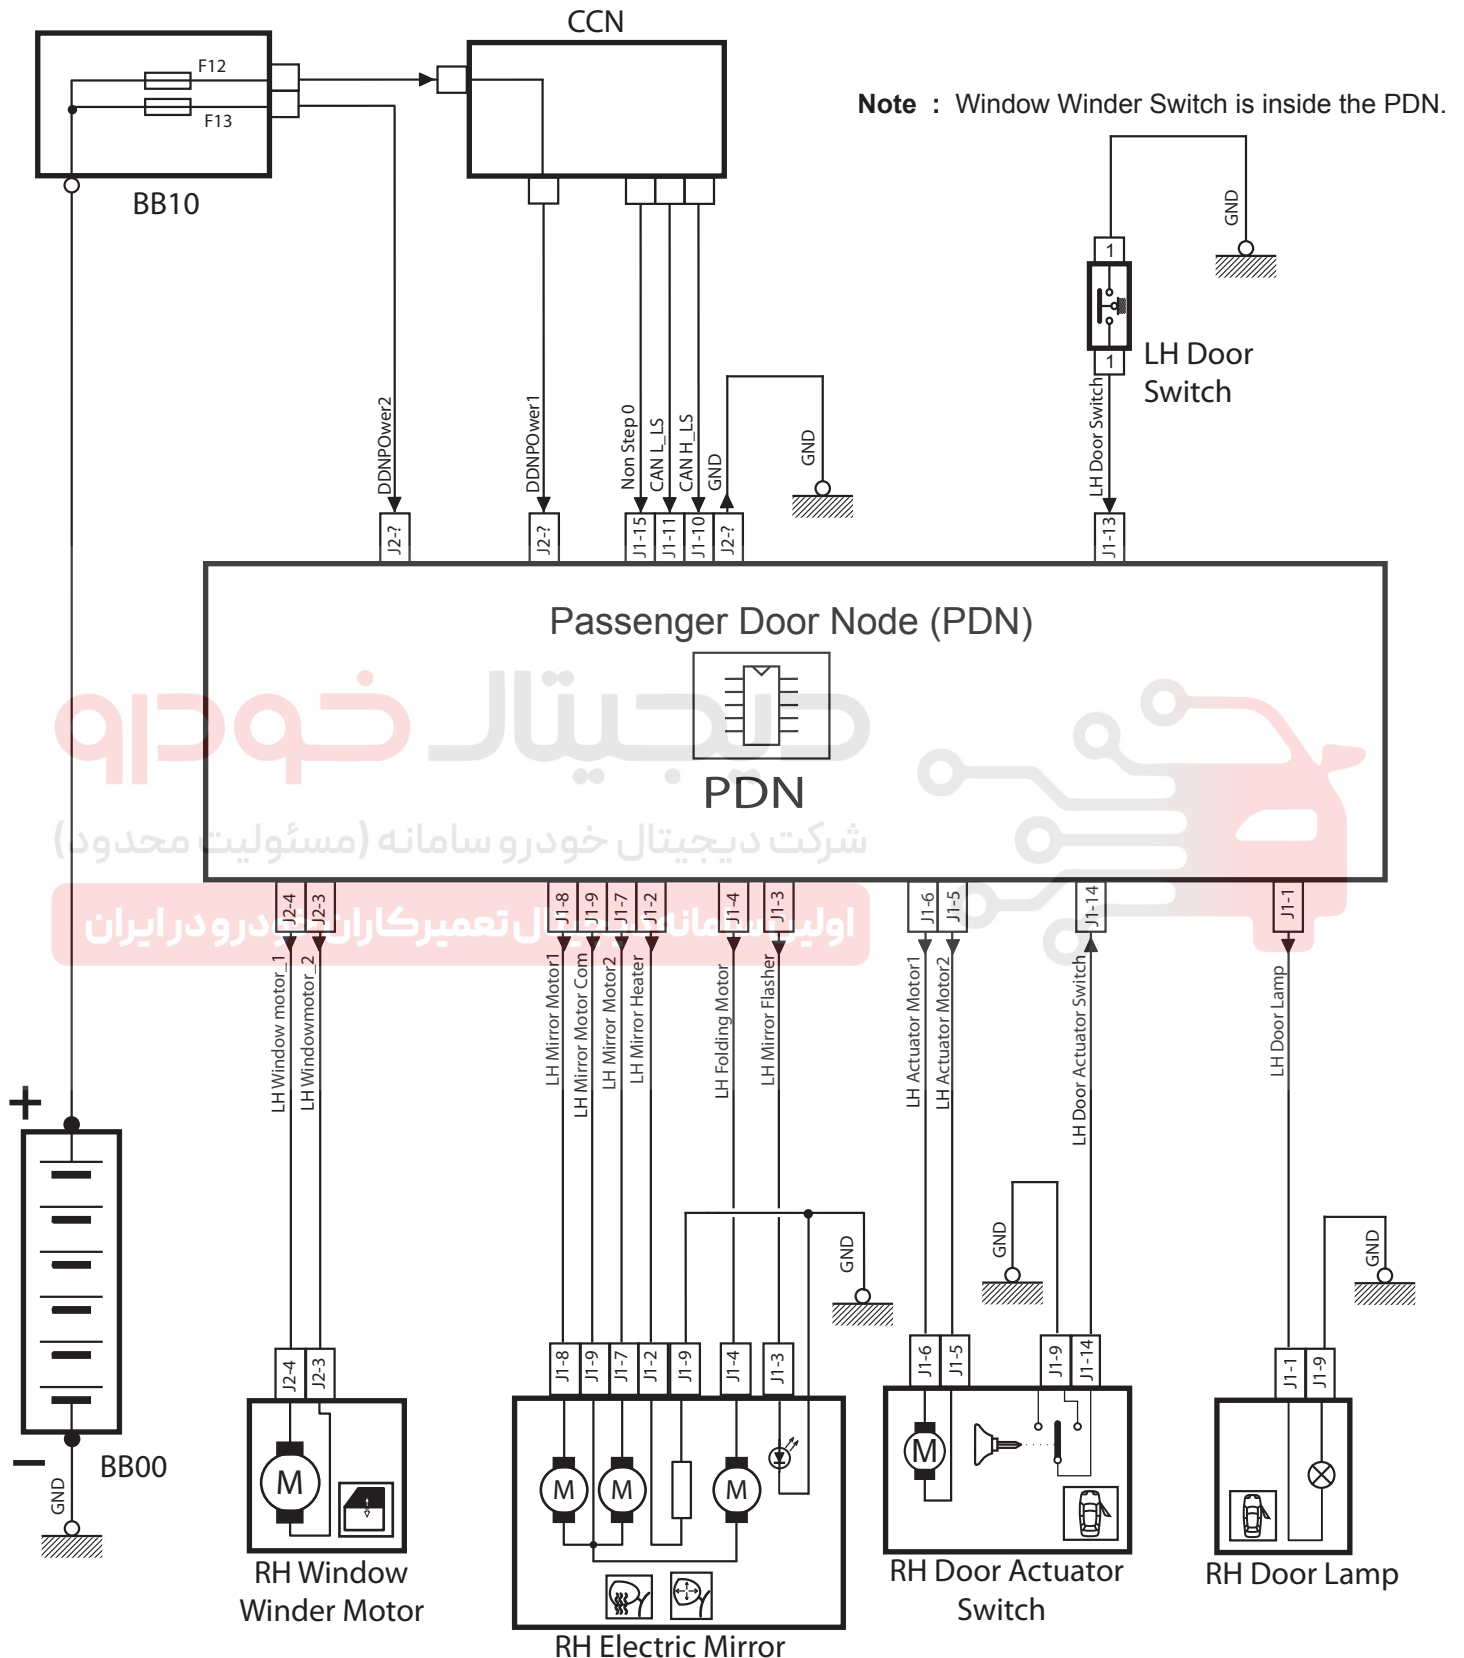

Node PDN-Samand & Soren MUX

Node PDN-Samand & Soren MUX

Pin number	Name
A1	VBAT2
A2	GND
A3	Window Motor 2
A4	Window Motor 1
A5	VBAT1

Pin number	Name
1	Door Lamp
2	Mirror Heater
3	Mirror Flasher
4	Folding Motor
5	Actuator Motor 2
6	Actuator Motor 1
7	Mirror Motor 2
8	Mirror Motor 1
9	Mirror Motor COM
10	CAN H
11	CAN L
12	Not used
13	Door Switch
14	Actuator switch
15	Non Step0
16	Outdoor Temperature Sensor *
17	Not used
18	Mirror Motor COM