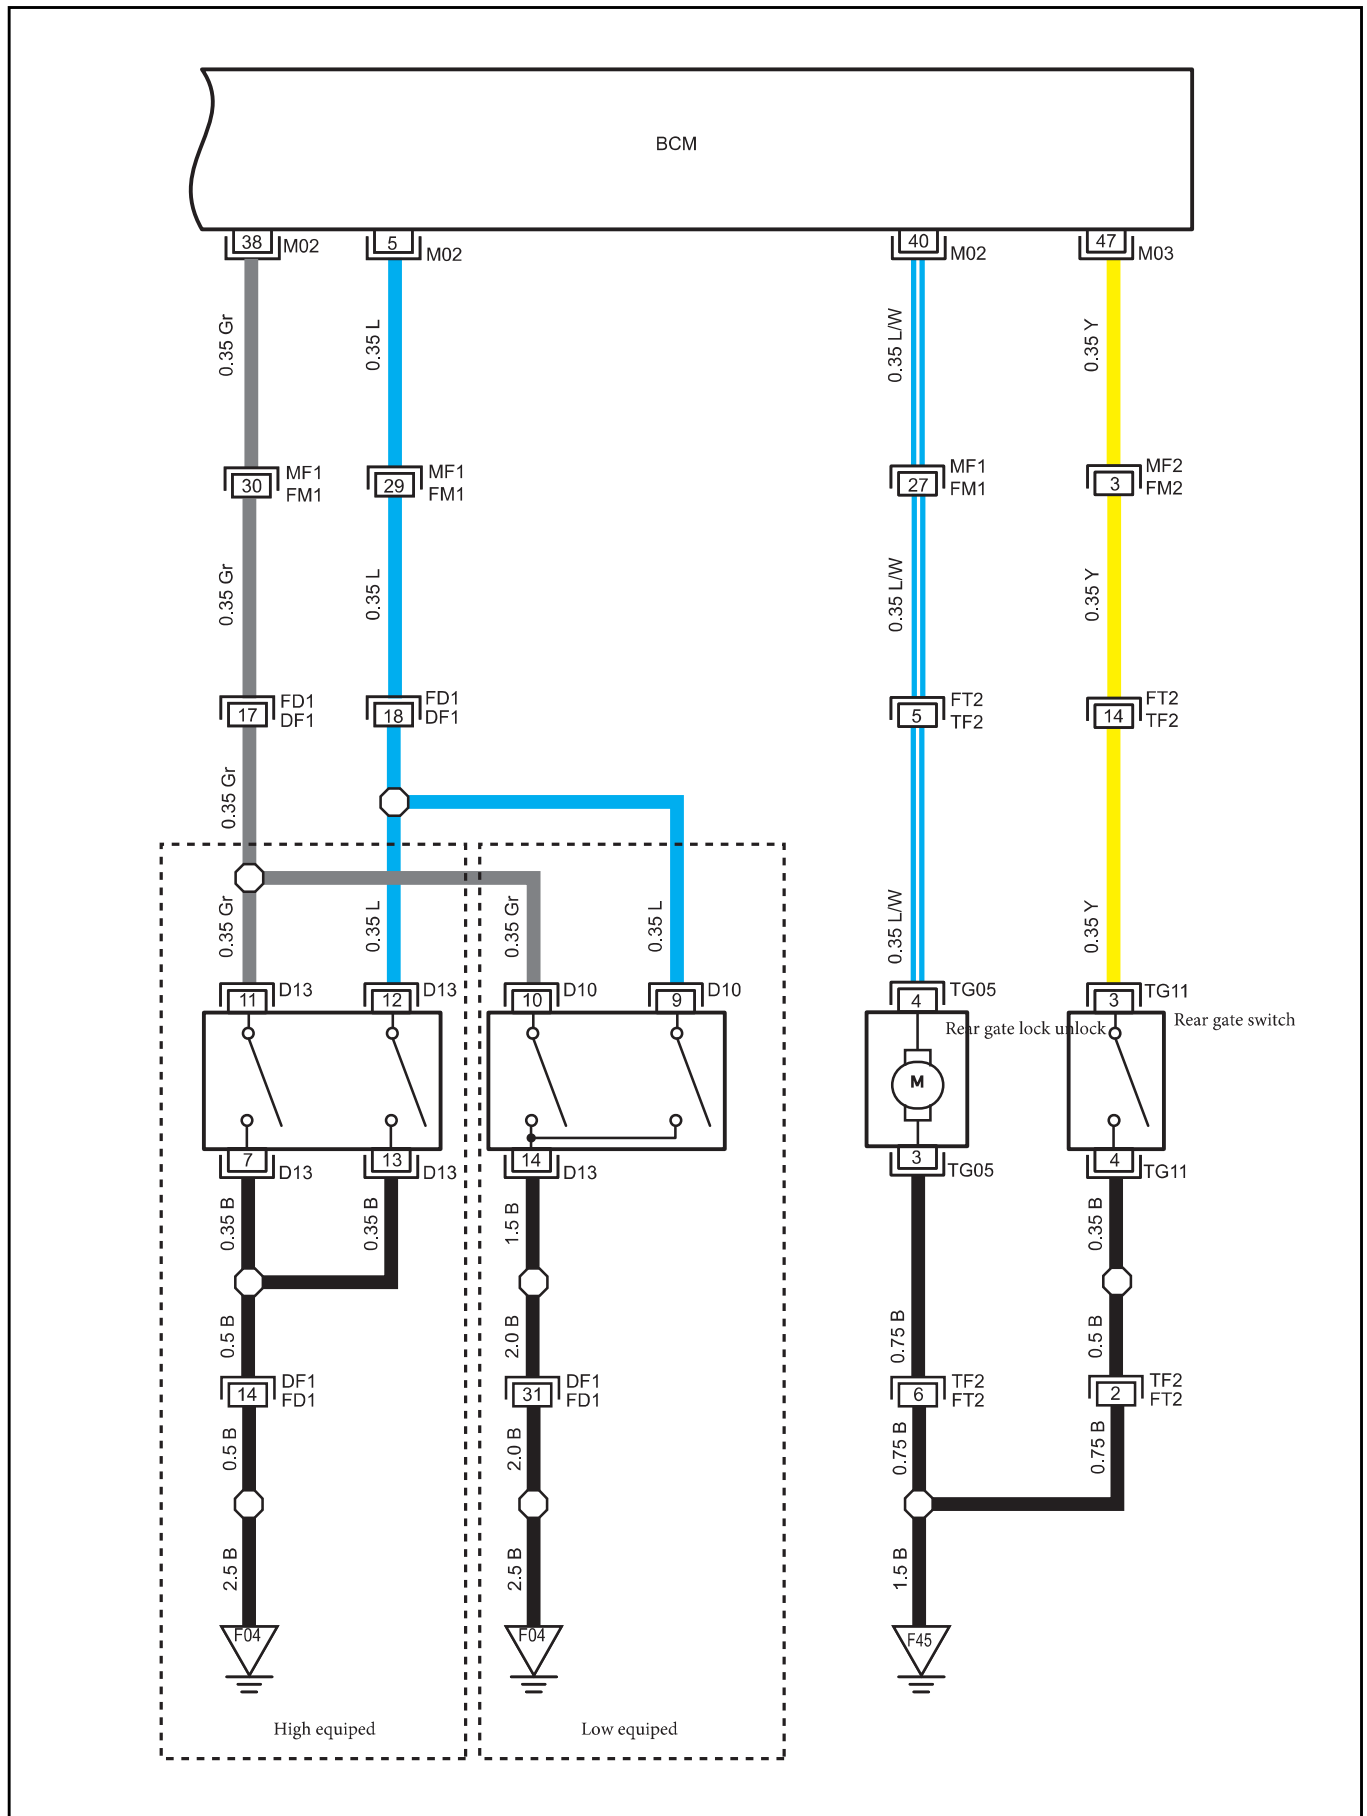

Central lock 1

Harness connector	Name	Page
M01	BCM A harness connector	25
M02	BCM B harness connector	25
D09	Left door lock motor harness connector	49
D34	Door lock motor harness connector	49
D29	Right door lock motor harness connector	53
D40	Left rear door lock motor harness connector	53
MF1	Main harness to frame harness connector 1	26
FM1	Frame harness to main harness 1	43
FD1	Body harness to left front door harness connector 1	43
DF1	Left front door harness to main harness harness connector 1	49
FD2	Body harness to left front door harness connector 2	43
DF2	Left front door to body harness connector 2	49
FD3	Body harness to right front door harness connector 1	43
DF3	Right front door to body harness connector 1	53
FD4	Body harness to right rear door harness connector 1	45
DF4	Right rear door to body harness connector 1	53
F04	Ground	64

Central lock 2

Harness connector	Name	Page
M02	BCM B Harness connector	25
M03	BCM C Harness connector	26
D10	Glass switch (Low equiped) Harness connector	49
D13	Glass switch (High equiped) Harness connector	49
TG05	Rear gate unlock Harness connector	54
TG11	Rear gate switch Harness connector	54
MF1	Main harness to frame harness connector 1	26
FM1	Frame harness to main harness 1	43
MF2	Main harness to frame harness connector 2	26
FM2	Frame harness to main harness 2	43
FD1	Body harness to left front door harness connector 1	43
DF1	Left front door harness to main harness harness connector 1	49
FT2	Body harness to rear gate harness	45
TF2	Rear gate harness to body harness	54
F04	Ground	64
F45	Ground	64