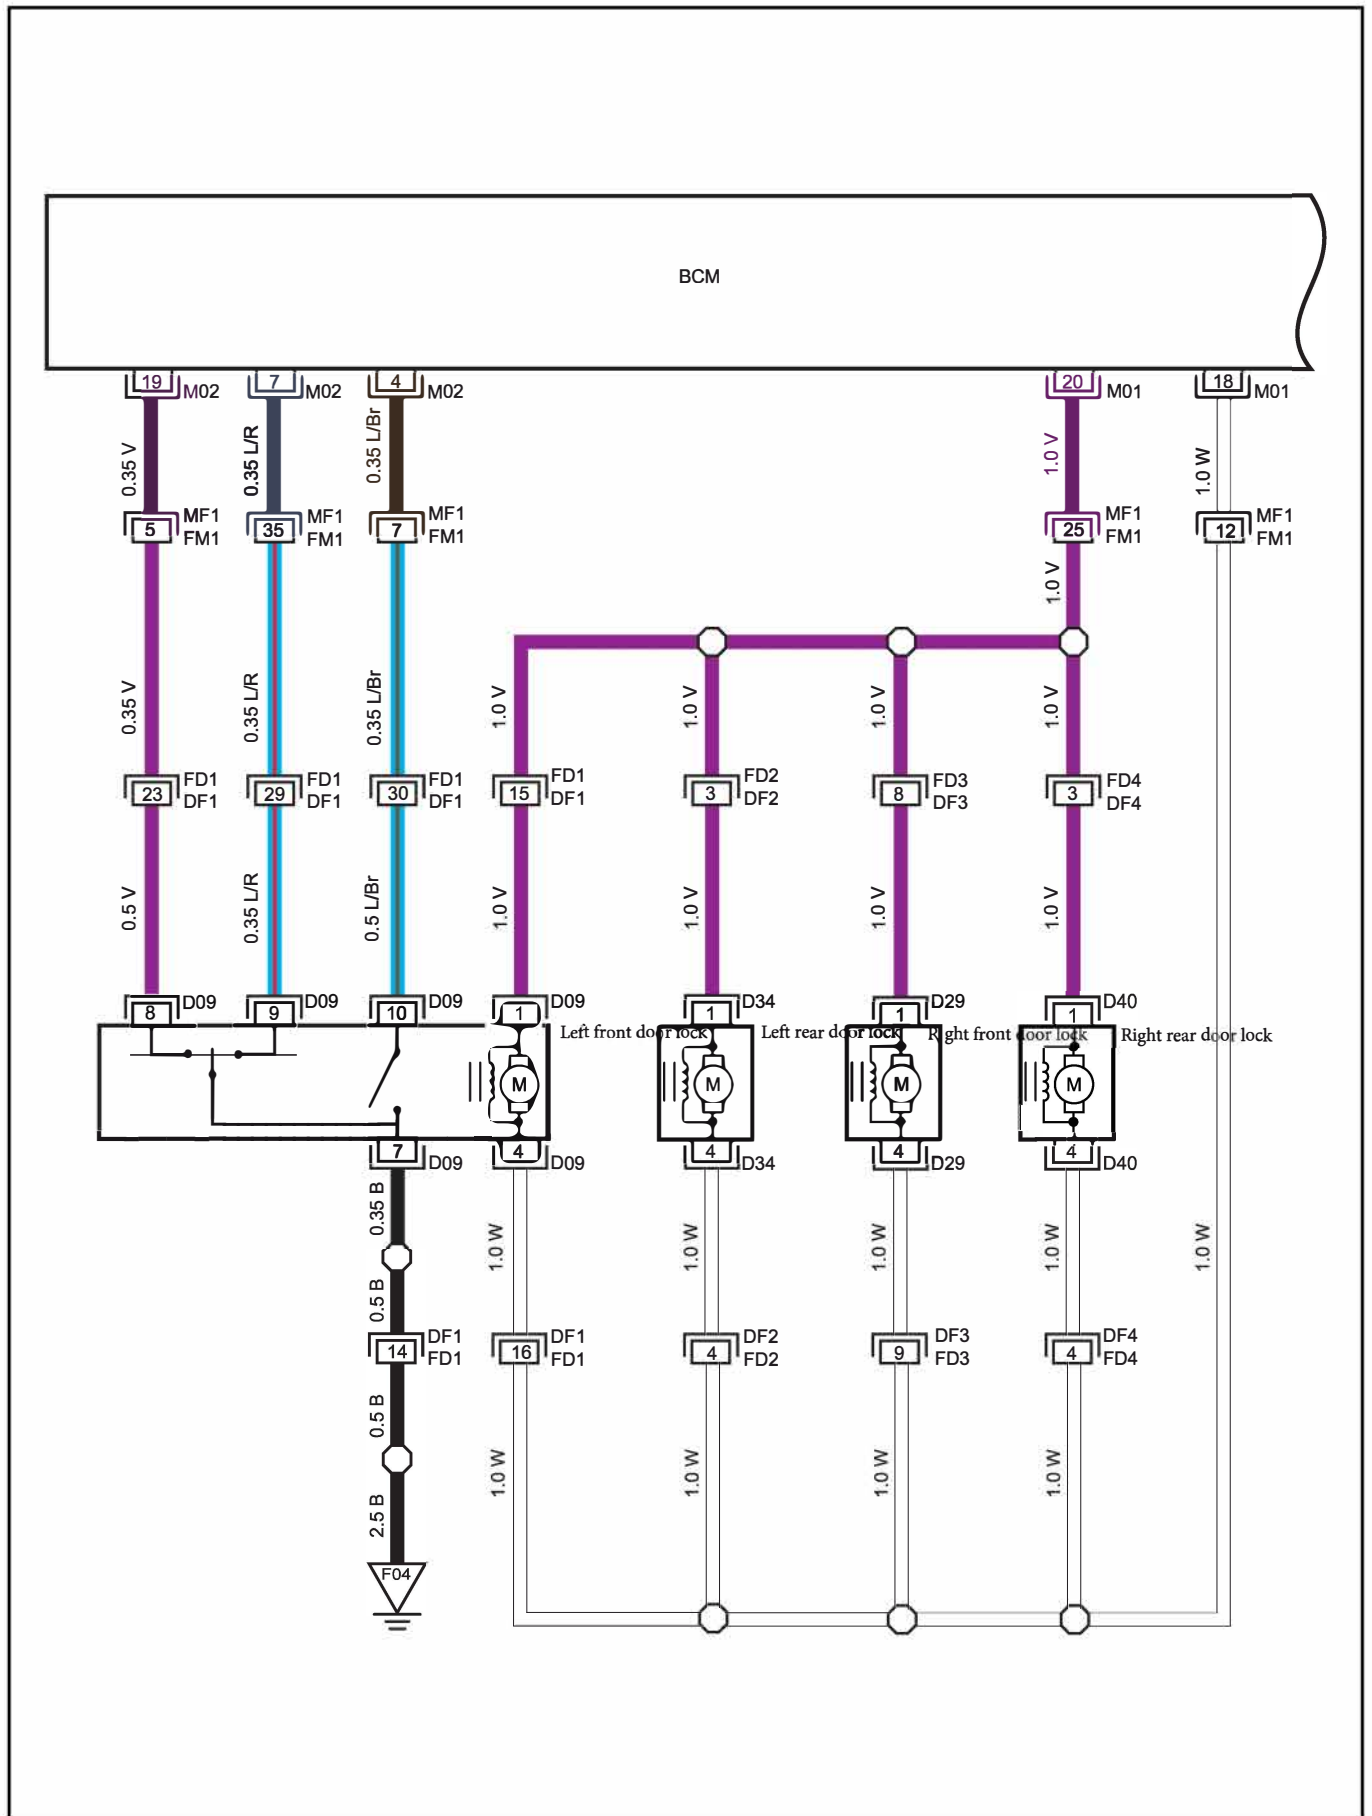

Central lock 1

Harness connector	Name	Page
M01	BCM A harness connector	25
M02	BCM B harness connector	25
D09	Left door lock motor harness connector	49
D34	Door lock motor harness connector	49
D29	Right door lock motor harness connector	53
D40	Left rear door lock motor harness connector	53
MF1	Main harness to frame harness connector 1	26
FM1	Frame harness to main harness 1	43
FD1	Body harness to left front door harness connector 1	43
DF1	Left front door harness to main harness harness connector 1	49
FD2	Body harness to left front door harness connector 2	43
DF2	Left front door to body harness connector 2	49
FD3	Body harness to right front door harness connector 1	43
DF3	Right front door to body harness connector 1	53
FD4	Body harness to right rear door harness connector 1	45
DF4	Right rear door to body harness connector 1	53
F04	Ground	64

Central lock 2

Harness connector	Name	Page
M02	BCM B Harness connector	25
M03	BCM C Harness connector	26
D10	Glass switch (Low equiped) Harness connector	49
D13	Glass switch (High equiped) Harness connector	49
TG05	Rear gate unlock Harness connector	54
TG11	Rear gate switch Harness connector	54
MF1	Main harness to frame harness connector 1	26
FM1	Frame harness to main harness 1	43
MF2	Main harness to frame harness connector 2	26
FM2	Frame harness to main harness 2	43
FD1	Body harness to left front door harness connector 1	43
DF1	Left front door harness to main harness harness connector 1	49
FT2	Body harness to rear gate harness	45
TF2	Rear gate harness to body harness	54
F04	Ground	64
F45	Ground	64