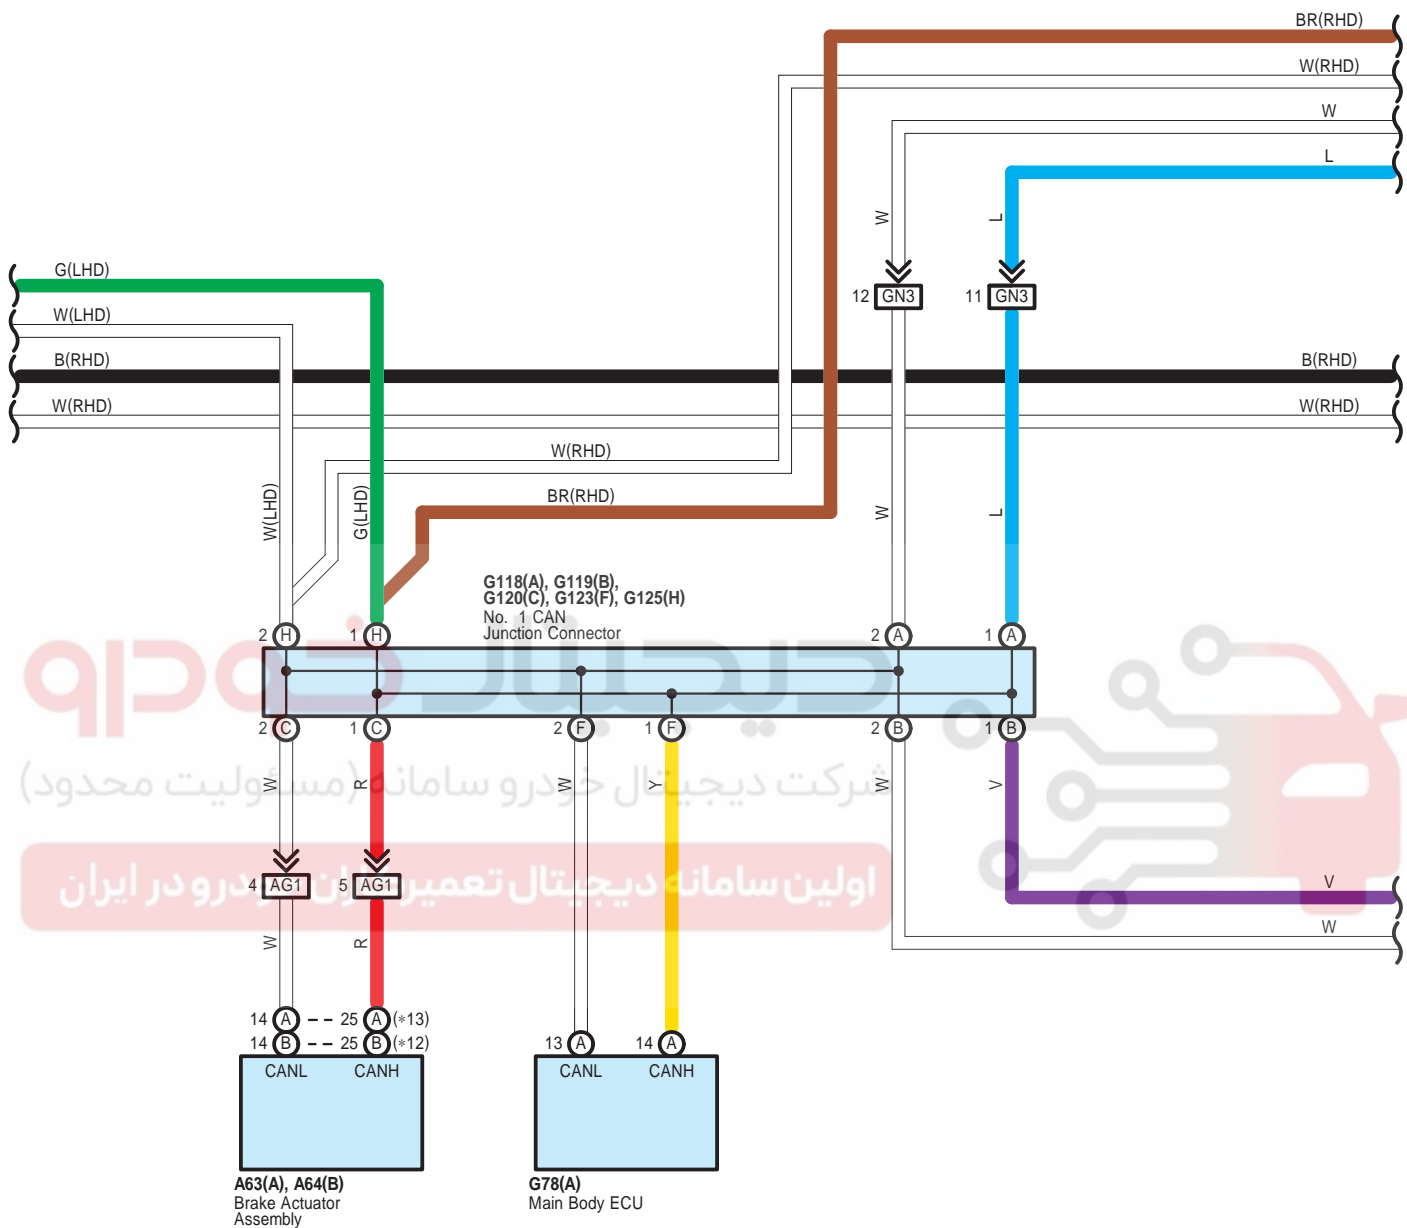

Lane Departure Alert (Before Oct. 2015 Production)

- 1 : w/ Stop & Start System
- 2 : w/o Stop & Start System
- 8 : Before Apr. 2015 Production
- 9 : From Apr. 2015 Production
- *12 : w/ VSC
- *13 : w/o VSC