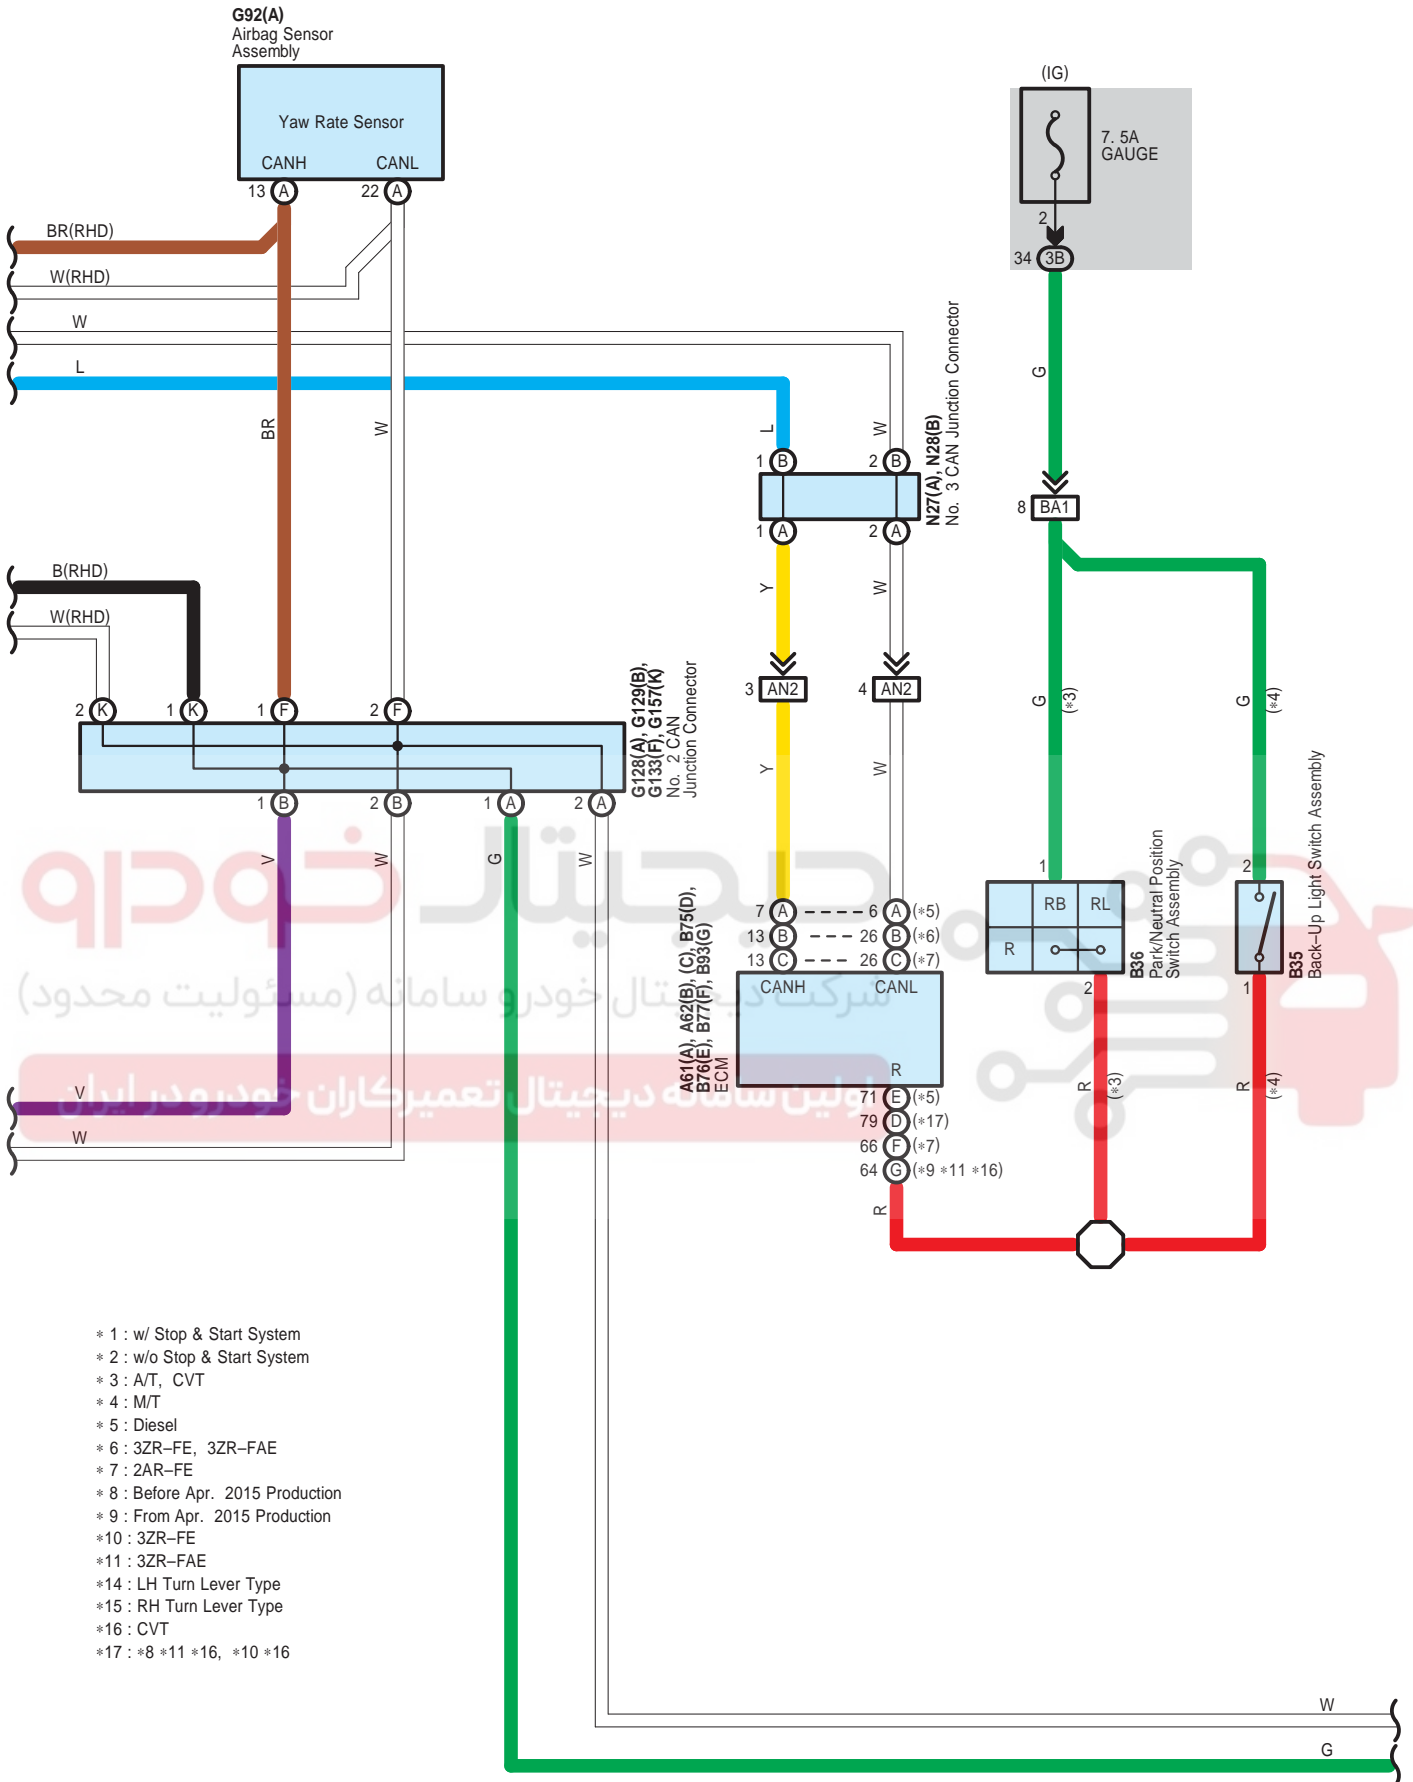

Lane Departure Alert (Before Oct. 2015 Production)

Lane Departure Alert (Before Oct. 2015 Production)

- \* 1 : w/ Stop & Start System
- \* 2 : w/o Stop & Start System
- \* 8 : Before Apr. 2015 Production
- \* 9 : From Apr. 2015 Production
- \*12 : w/ VSC
- \*13 : w/o VSC

Lane Departure Alert (Before Oct. 2015 Production)

- \* 1 : w/ Stop & Start System
- \* 2 : w/o Stop & Start System
- \* 3 : A/T, CVT
- \* 4 : M/T
- \* 5 : Diesel
- \* 6 : 3ZR-FE, 3ZR-FAE
- \* 7 : 2AR-FE
- \* 8 : Before Apr. 2015 Production
- \* 9 : From Apr. 2015 Production
- \* 10 : 3ZR-FE
- \* 11 : 3ZR-FAE
- \* 14 : LH Turn Lever Type
- \* 15 : RH Turn Lever Type
- \* 16 : CVT
- \* 17 : \*8 \*11 \*16, \*10 \*16

90980-11250

B36  
Gray

90980-12362

B75  
Black

90980-12974

Lane Departure Alert (Before Oct. 2015 Production)

90980-12460

90980-12557

Lane Departure Alert (Before Oct. 2015 Production)

G95  
Gray

90980-12372

G98  
Gray

90980-12372

G100  
Gray

90980-12372

G101  
White