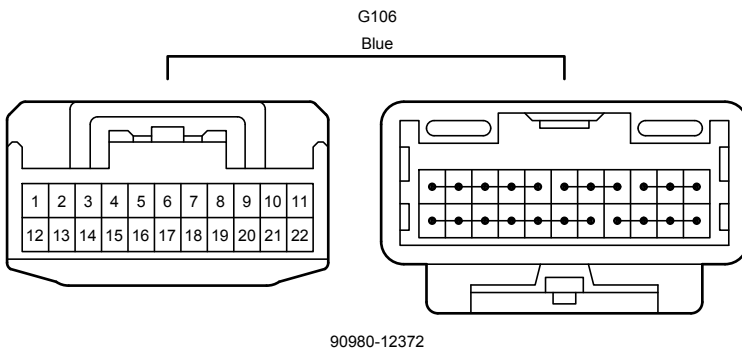

Lane Departure Alert (Before Oct. 2015 Production)