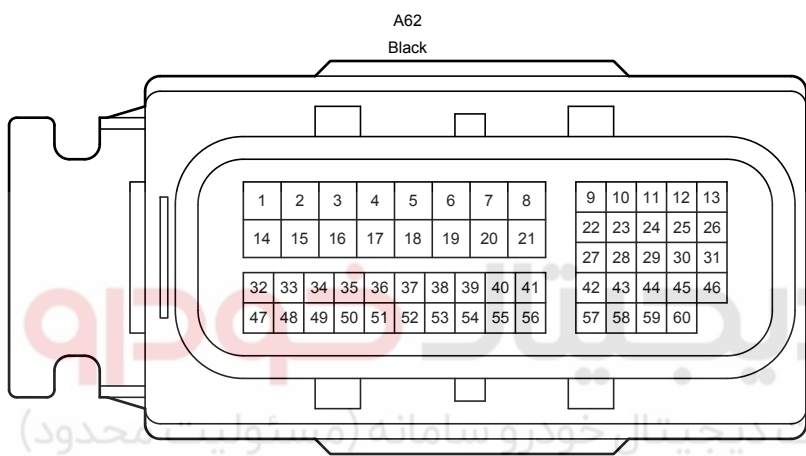

90980-12931