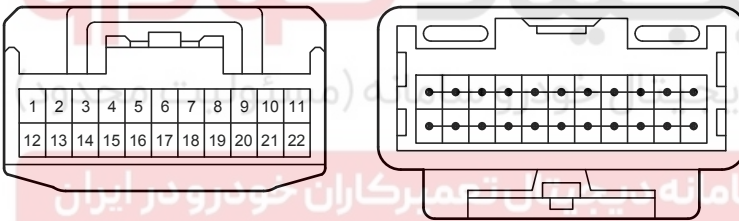

Lane Departure Alert (Before Oct. 2015 Production)

G95  
Gray

90980-12372

G98  
Gray

90980-12372

G100  
Gray

90980-12372

G101  
White