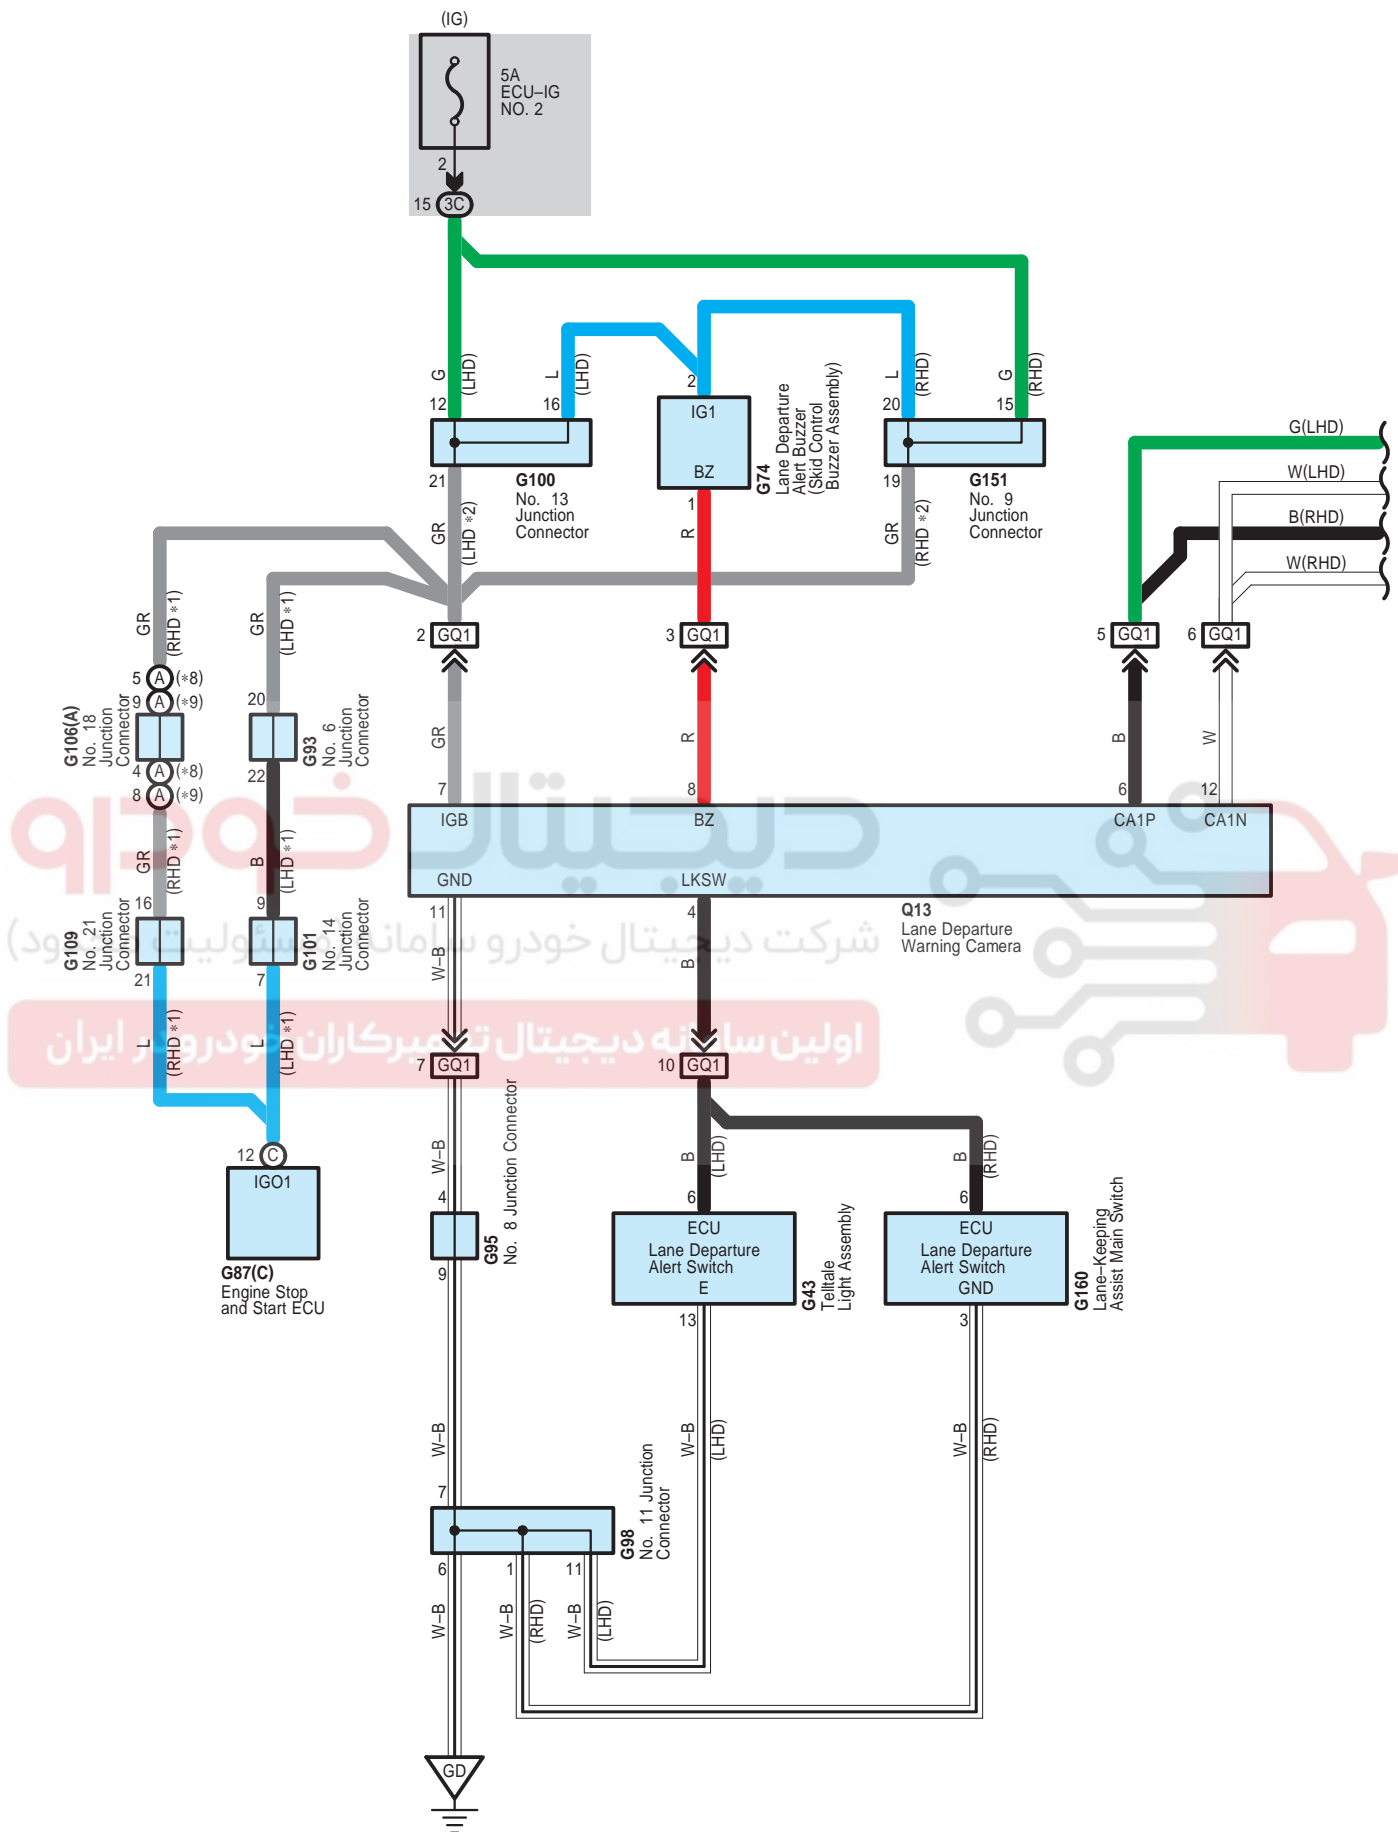

Lane Departure Alert (Before Oct. 2015 Production)