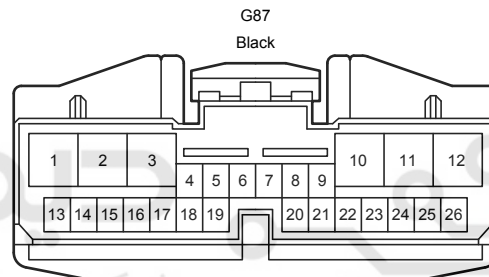

82824-12510