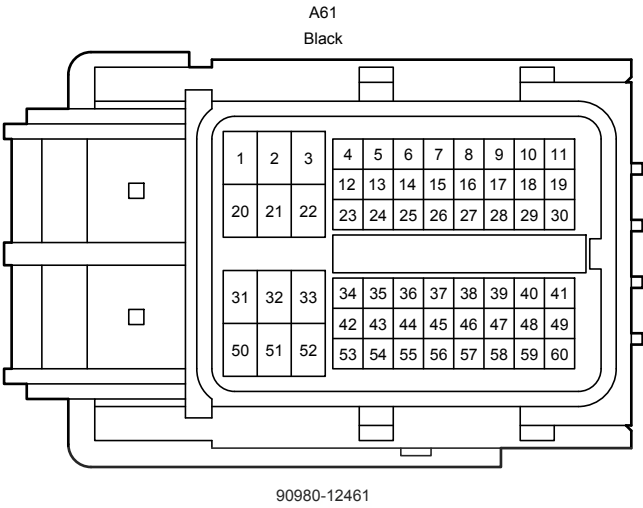

Stop & Start System (Before Oct. 2015 Production)