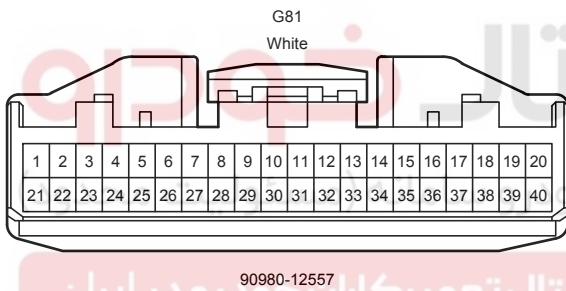

90980-12A38

90980-10906

90980-10825

90980-12366

90980-12366

Stop & Start System (Before Oct. 2015 Production)

Stop & Start System (Before Oct. 2015 Production)

G95
Gray