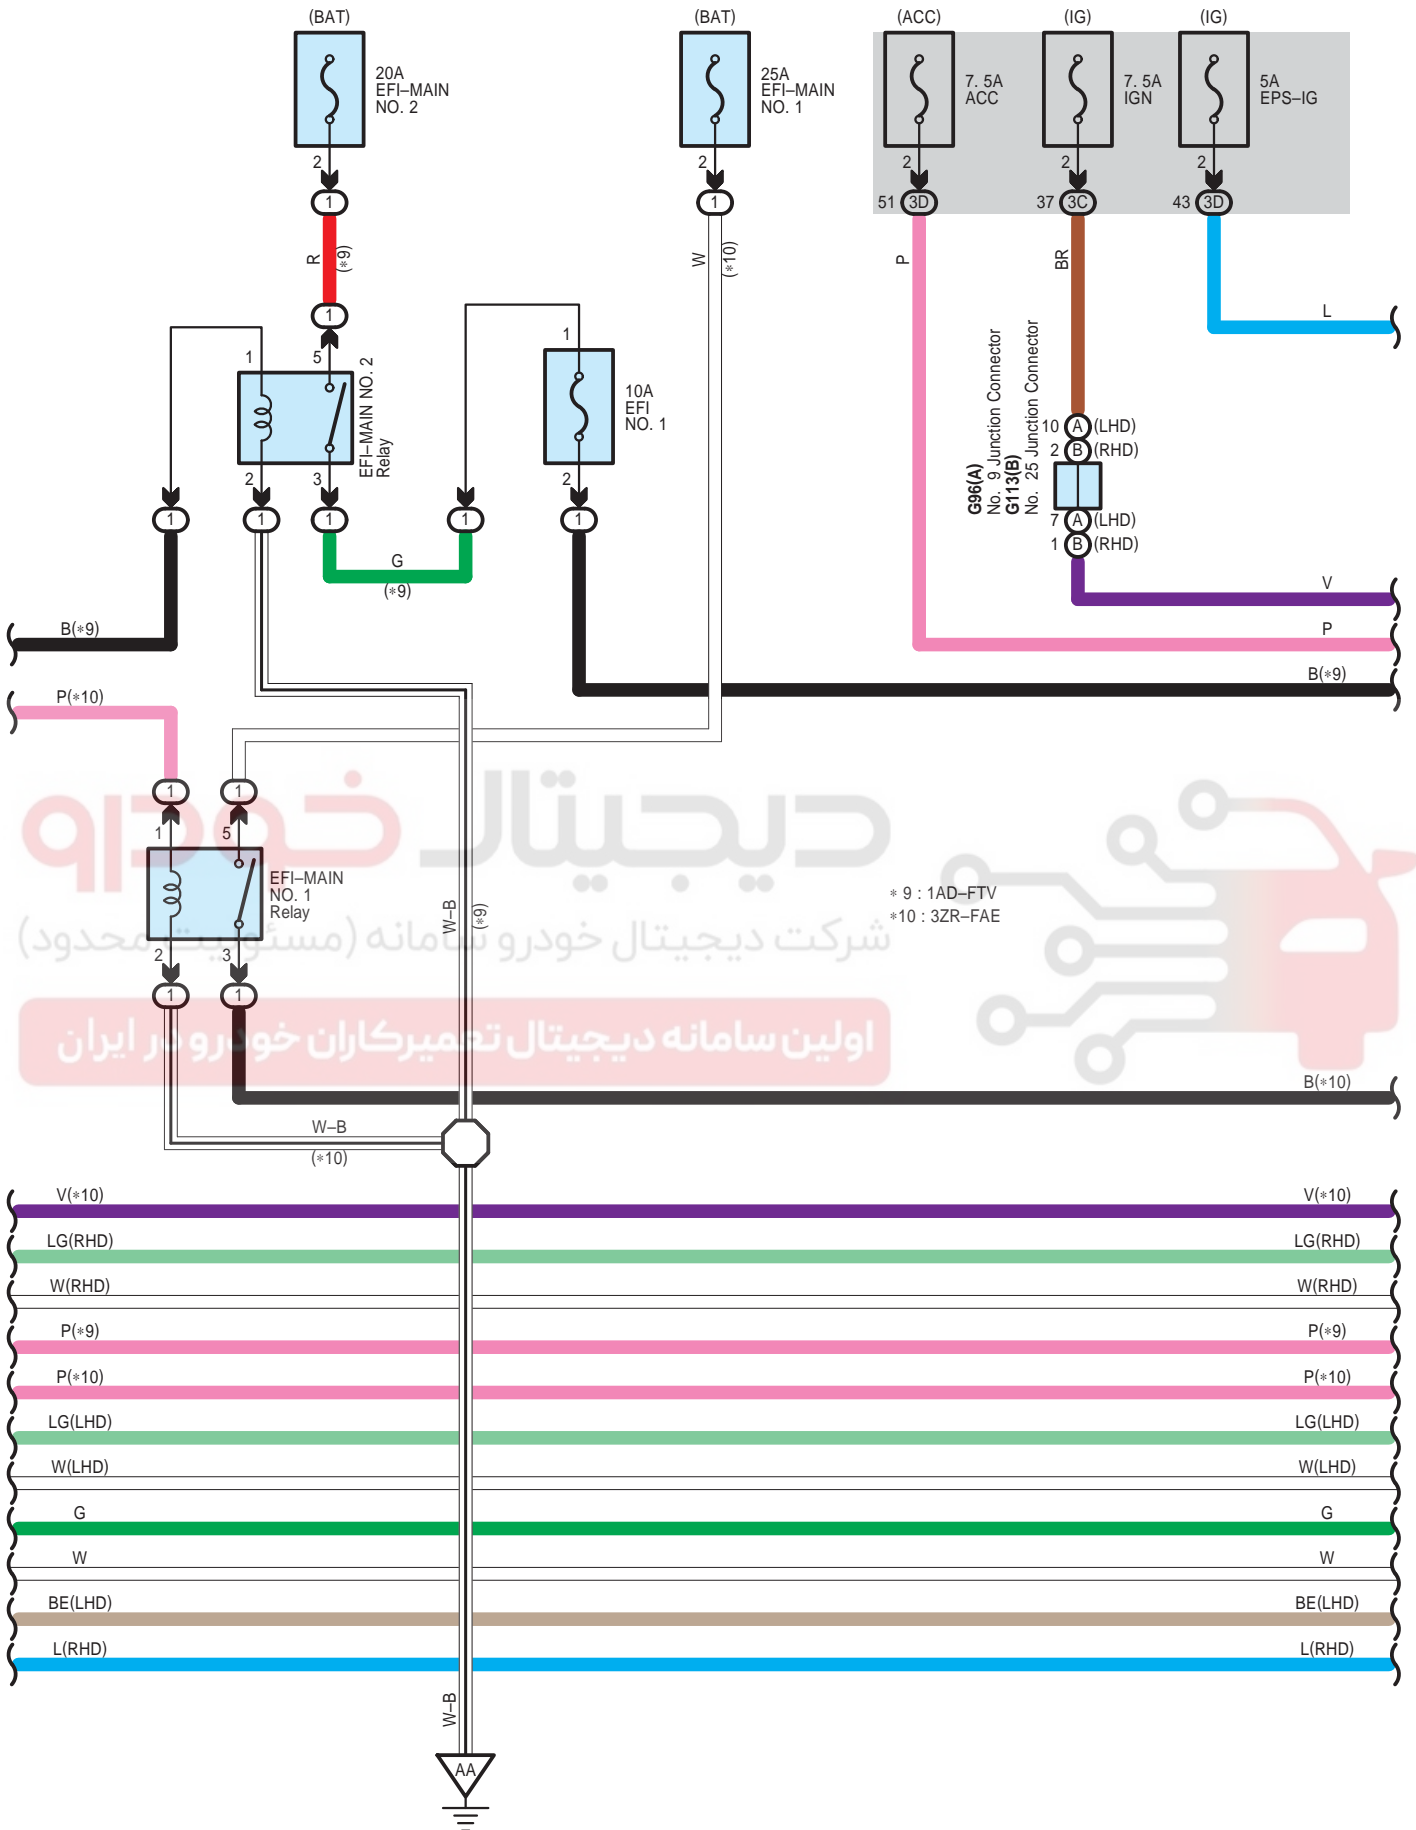

Stop & Start System (Before Oct. 2015 Production)