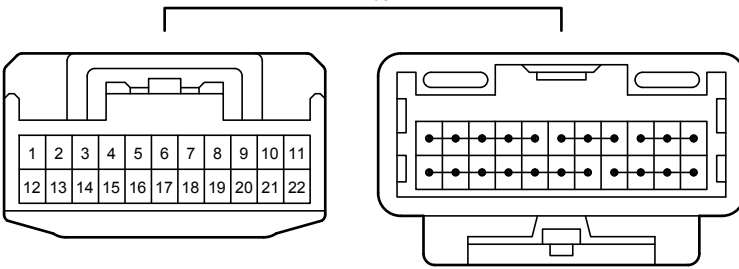

Stop & Start System (Before Oct. 2015 Production)

90980-12372

G106
Blue

90980-12372

90980-12372

90980-12372