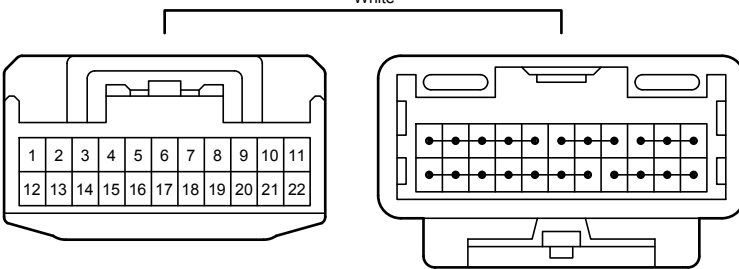

90980-12372

G96
White

90980-12372

G98
Gray

90980-12372

G99
White

90980-12372

Stop & Start System (Before Oct. 2015 Production)