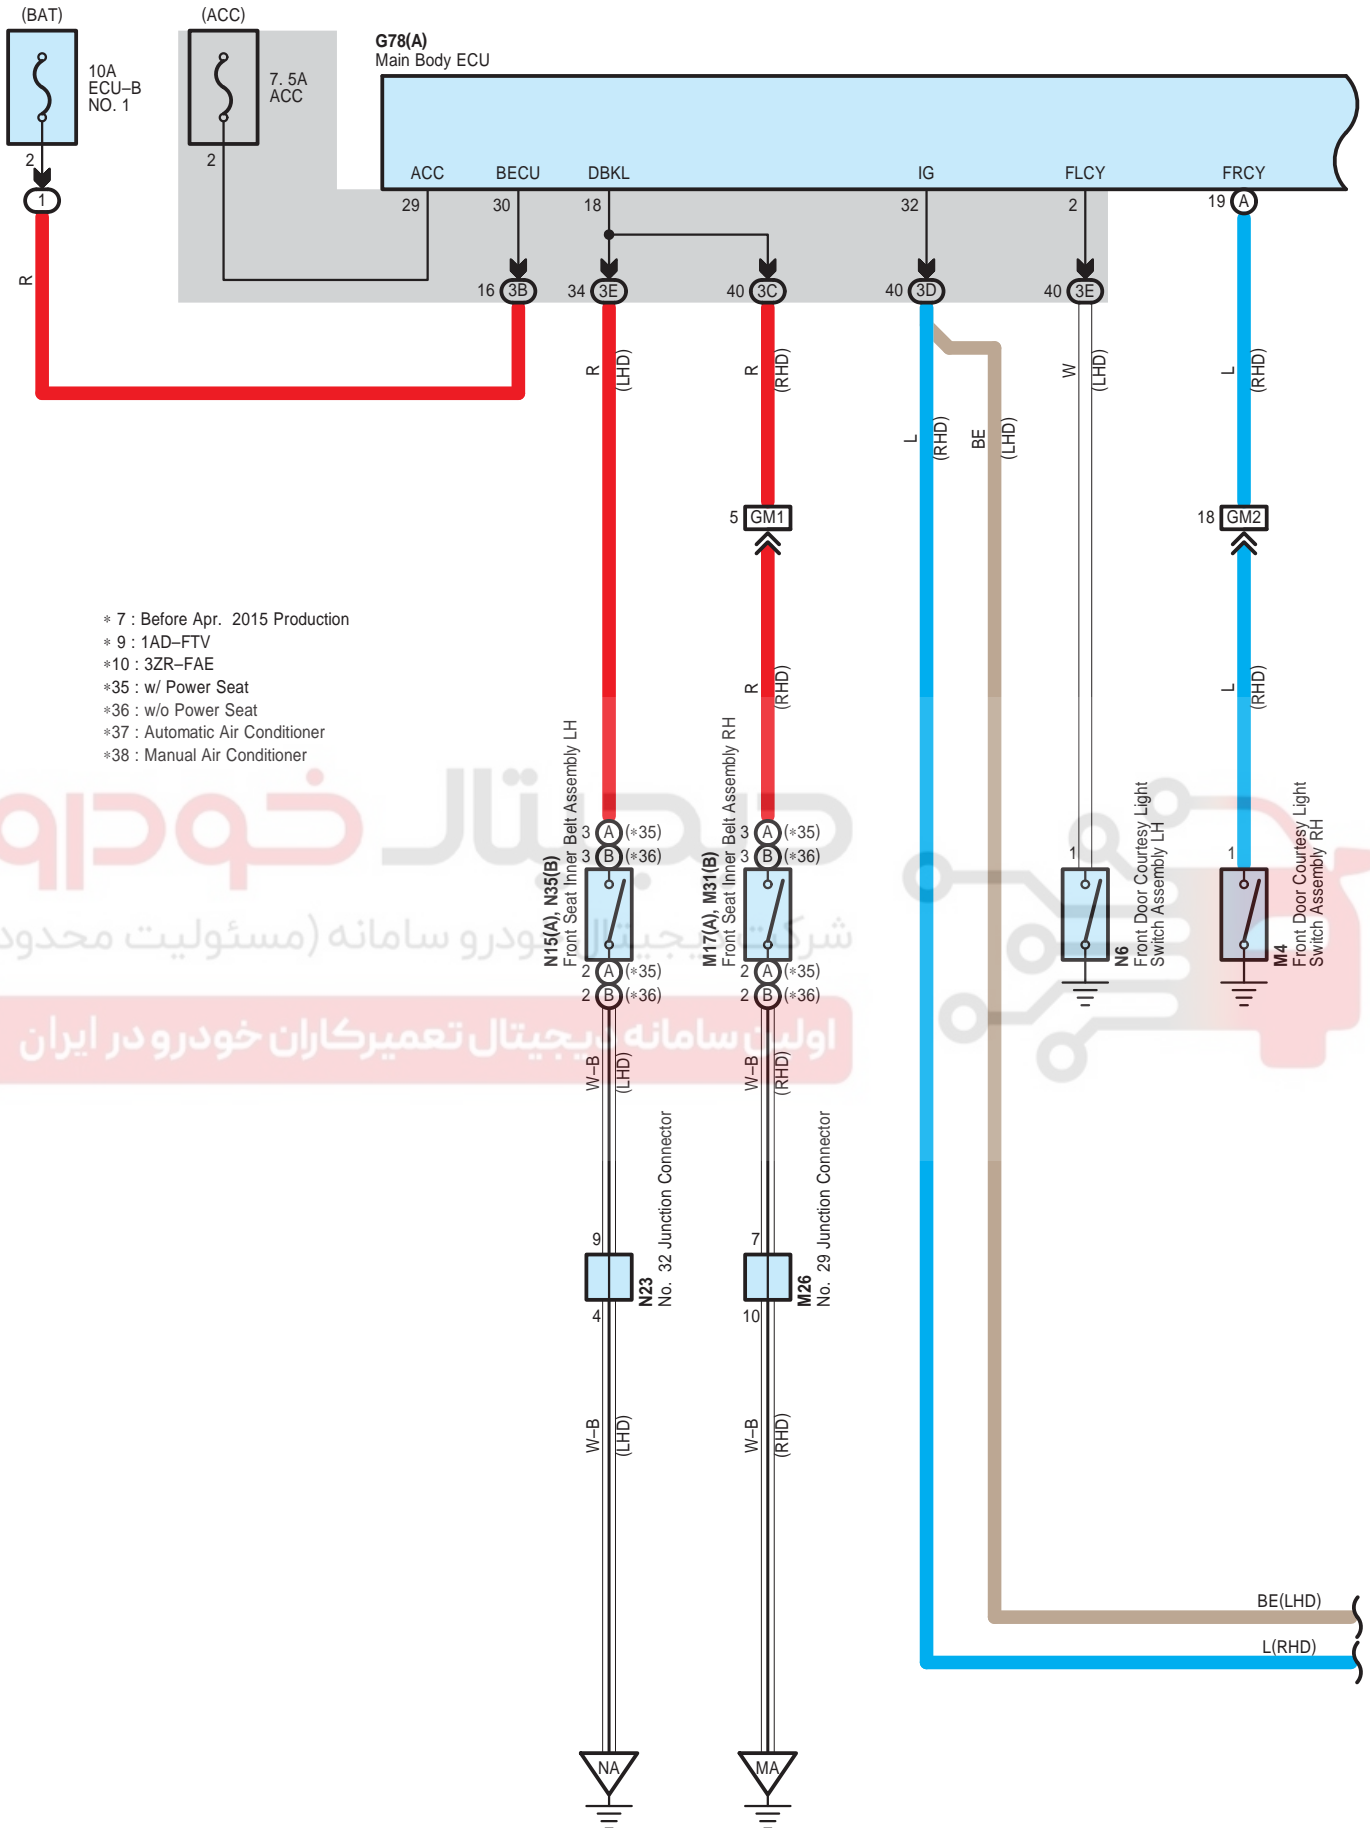

Stop & Start System (Before Oct. 2015 Production)