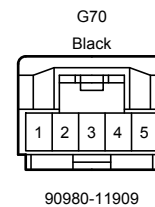

90980-12A38

90980-10906

90980-10825

90980-12366

90980-12366

Stop & Start System (Before Oct. 2015 Production)

Stop & Start System (Before Oct. 2015 Production)

G95
Gray