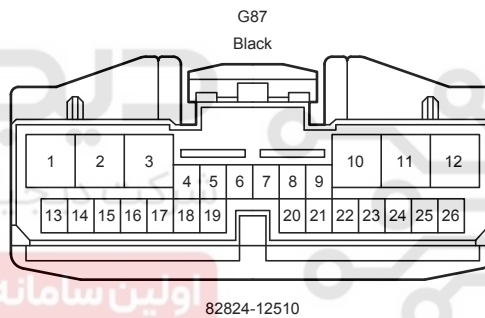

90980-12A38

90980-10906

90980-10825

90980-12366

90980-12366

Stop & Start System (Before Oct. 2015 Production)

Stop & Start System (Before Oct. 2015 Production)

G95
Gray