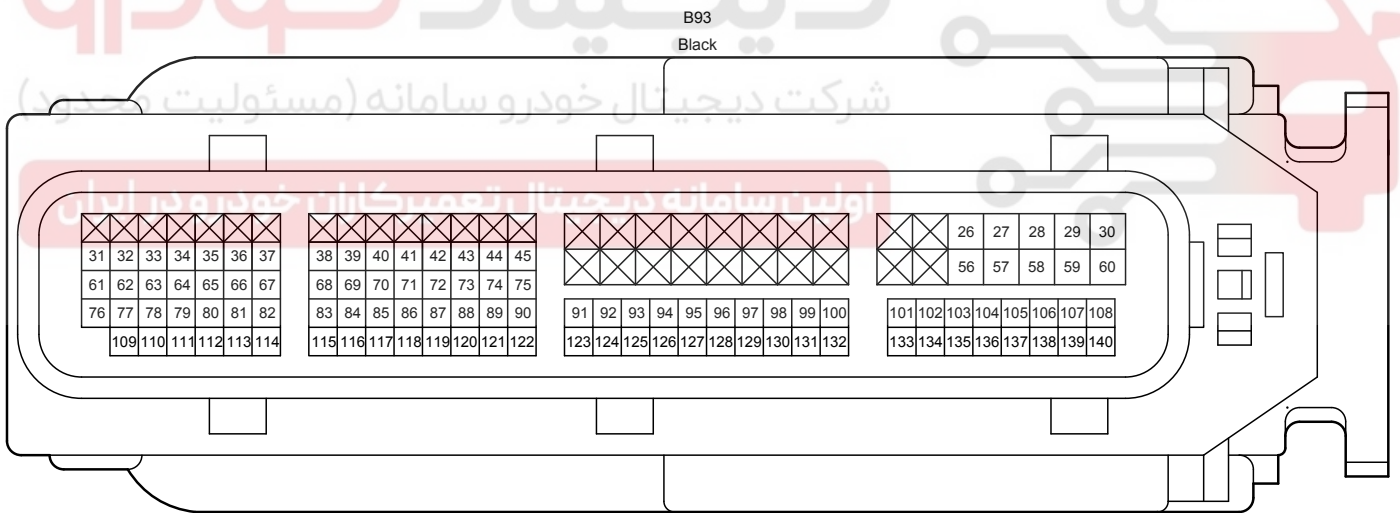

90980-10735

B29
Gray

90980-11016

Stop & Start System (Before Oct. 2015 Production)

90980-12362

90980-12353
(Before Nov. 2013 Production , From Nov. 2013 Production)

90980-12398

90980-11885