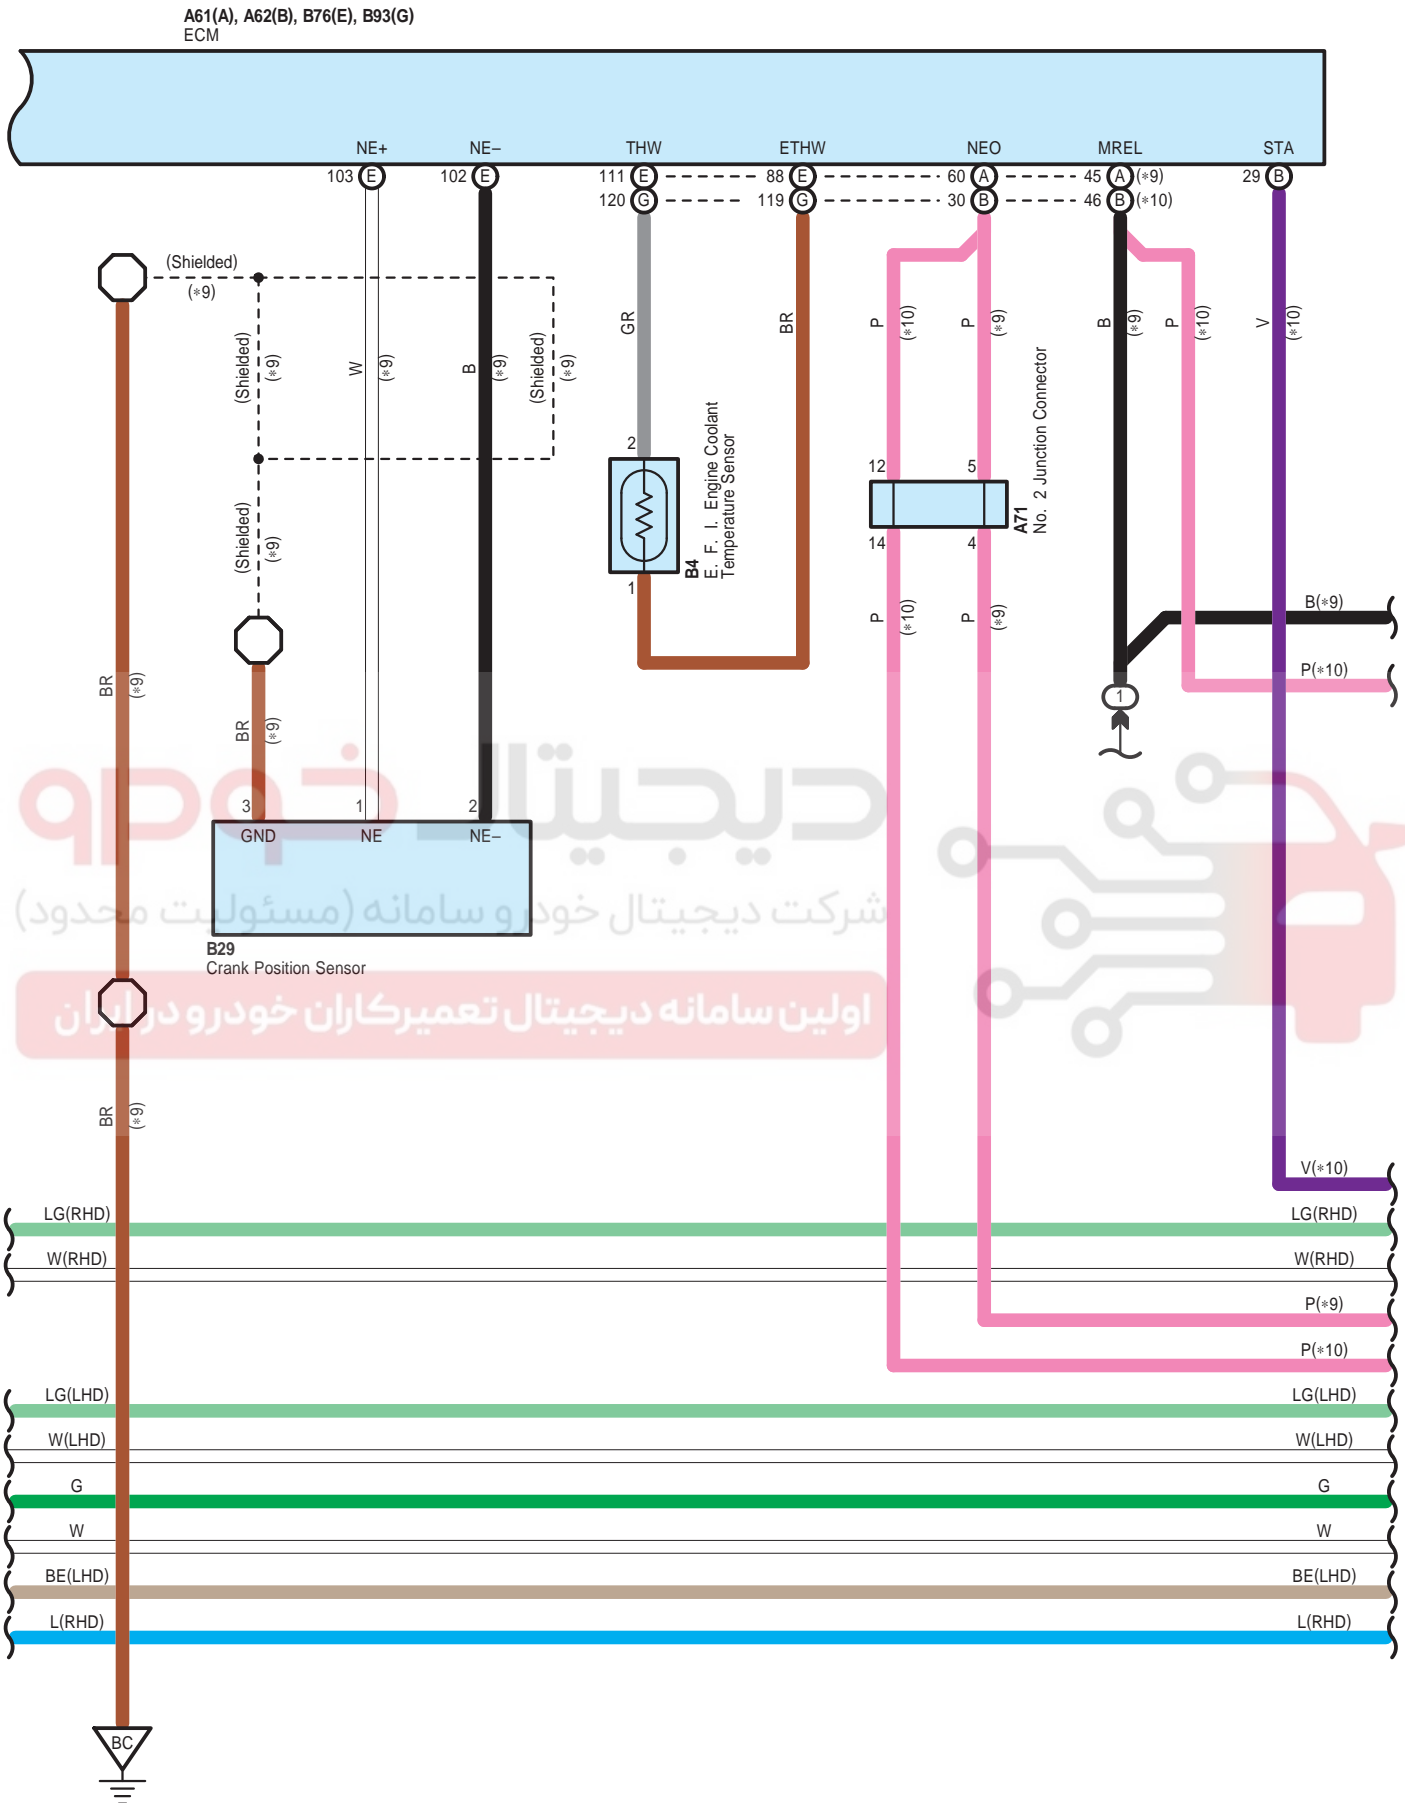

Stop & Start System (Before Oct. 2015 Production)