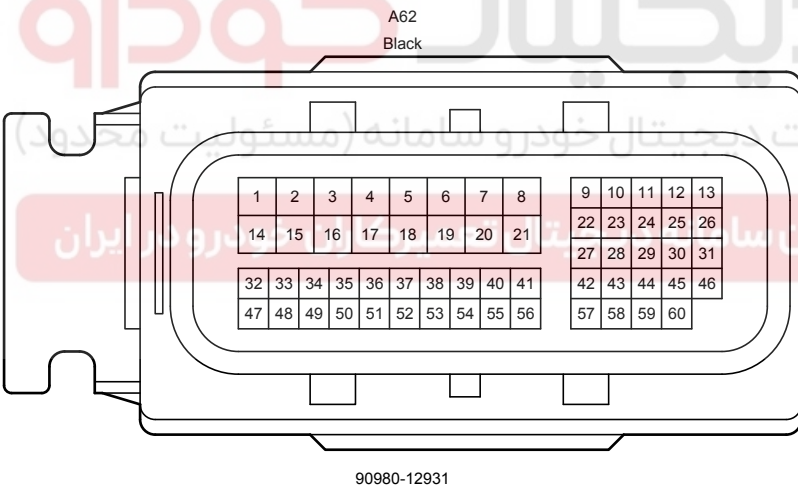

Stop & Start System (Before Oct. 2015 Production)

Stop & Start System (Before Oct. 2015 Production)

A64
Black

90980-12686

A65
Black

90980-11527

A66
White

90980-12566