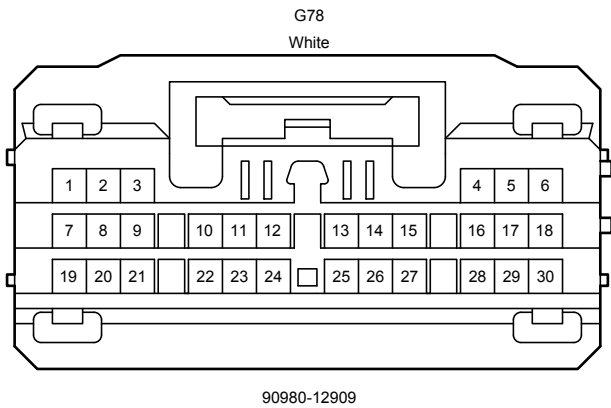

90980-12A38

90980-10906

90980-10825

90980-12366

90980-12366

Stop & Start System (Before Oct. 2015 Production)

Stop & Start System (Before Oct. 2015 Production)

G95
Gray