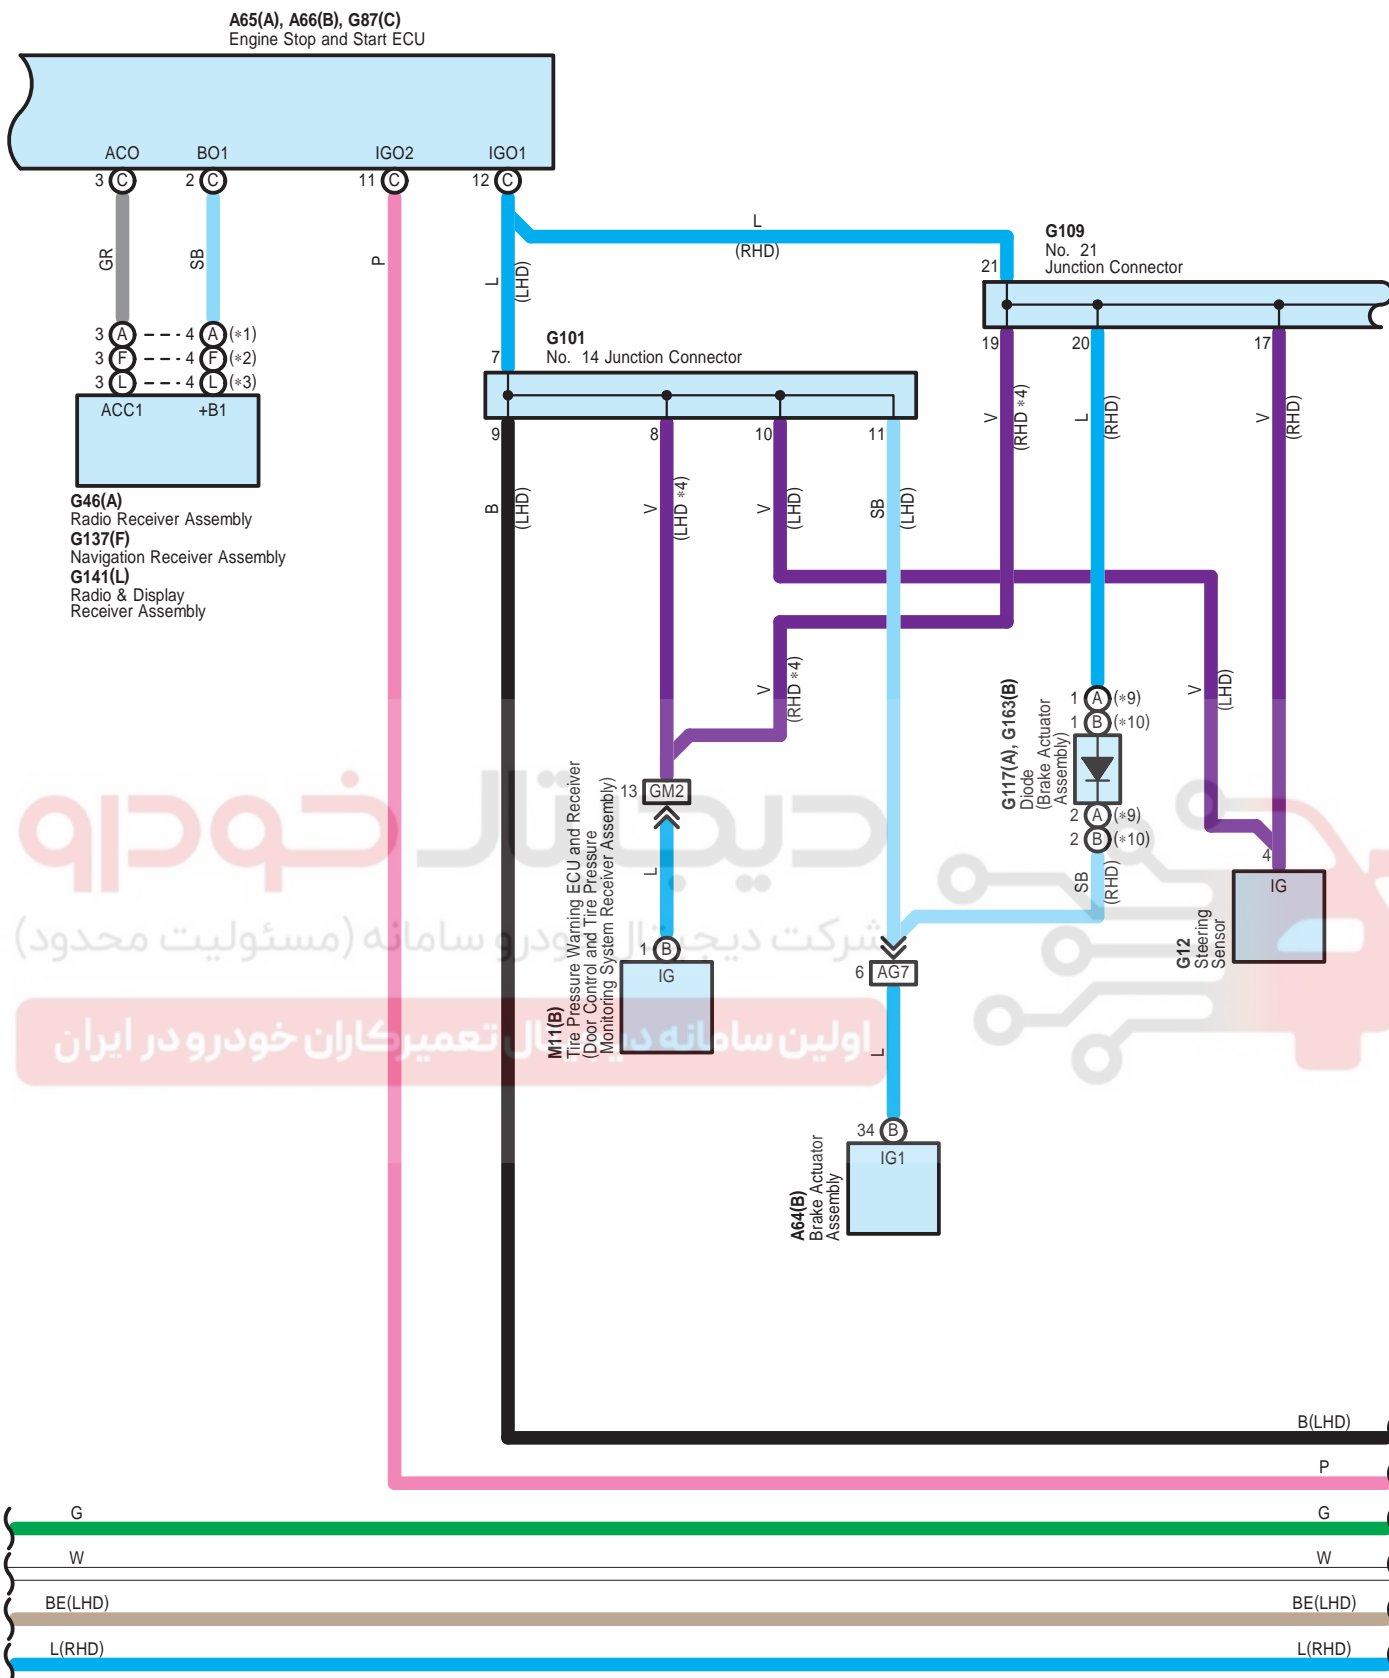

Stop & Start System (Before Oct. 2015 Production)