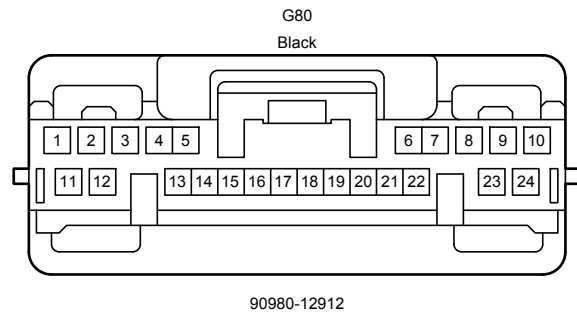

90980-12A38

90980-10906

90980-10825

90980-12366

90980-12366

Stop & Start System (Before Oct. 2015 Production)

Stop & Start System (Before Oct. 2015 Production)

G95
Gray