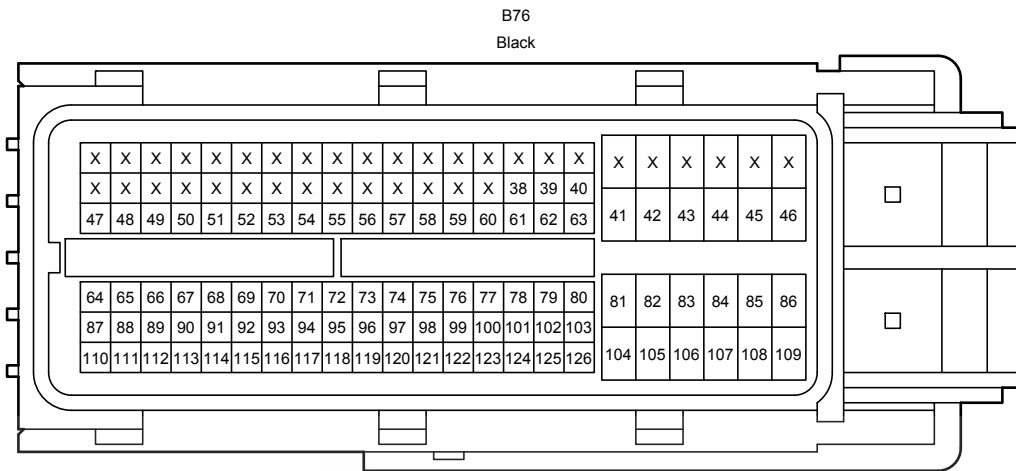

90980-10735

B29
Gray

90980-11016

Stop & Start System (Before Oct. 2015 Production)

90980-12362

90980-12353
(Before Nov. 2013 Production , From Nov. 2013 Production)

90980-12398

90980-11885