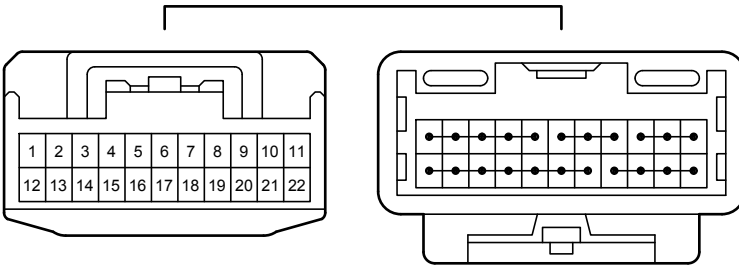

Stop & Start System (Before Oct. 2015 Production)

G101
White