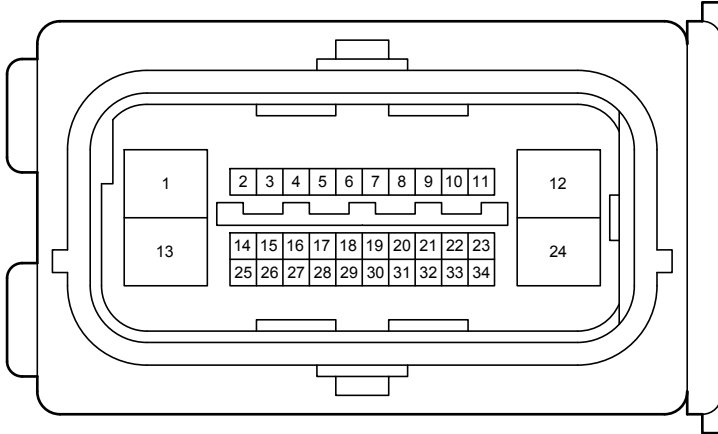

Stop & Start System (Before Oct. 2015 Production)

Stop & Start System (Before Oct. 2015 Production)

A64
Black

90980-12686

A65
Black

90980-11527

A66
White

90980-12566