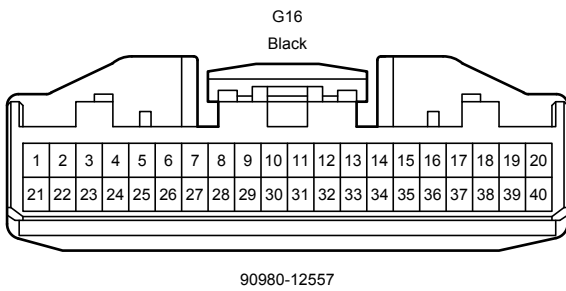

90980-12A38

90980-10906

90980-10825

90980-12366

90980-12366

Stop & Start System (Before Oct. 2015 Production)

Stop & Start System (Before Oct. 2015 Production)

G95
Gray