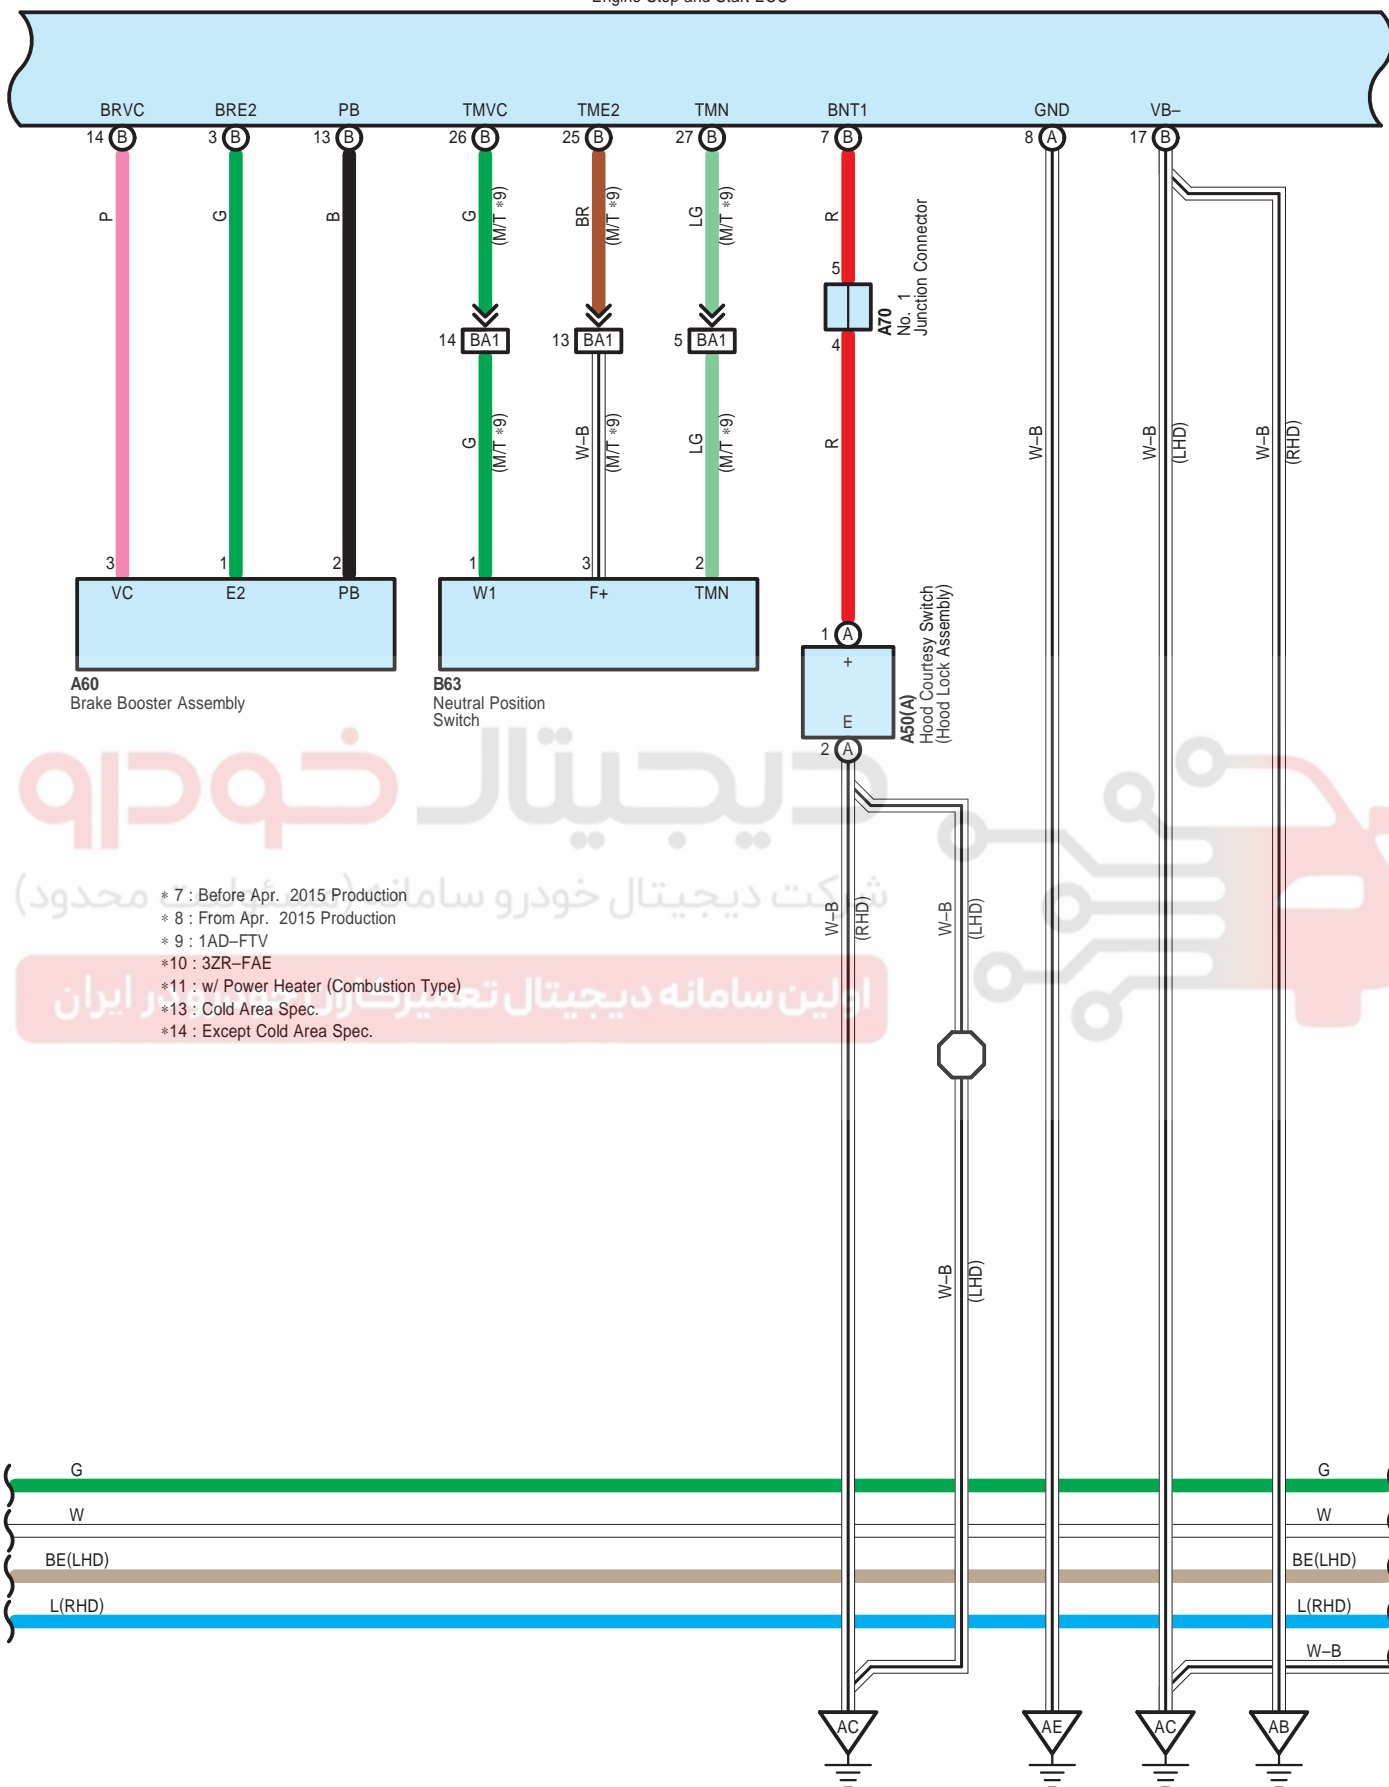

Stop & Start System (Before Oct. 2015 Production)

A65(A), A66(B), G87(C)
Engine Stop and Start ECU

دیجیتال خودرو
شرکت دیجیتال خودرو سامانه (محدود)
ارلاین سامانه دیجیتال تعمیرات خودرو ایران

- 7 : Before Apr. 2015 Production
- 8 : From Apr. 2015 Production
- 9 : 1AD-FTV
- 10 : 3ZR-FAE
- 11 : w/ Power Heater (Combustion Type)
- 13 : Cold Area Spec.
- 14 : Except Cold Area Spec.