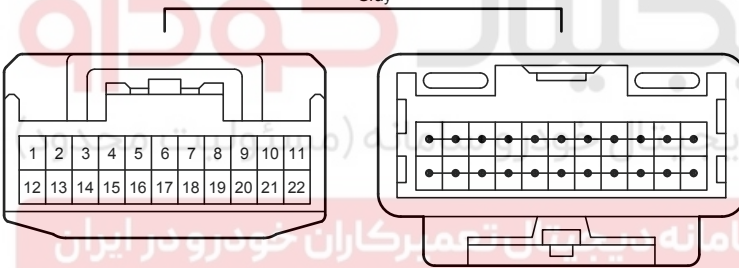

Stop & Start System (Before Oct. 2015 Production)

90980-12372

90980-12372

G98
Gray

90980-12372

90980-12372