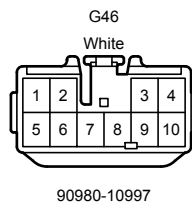

90980-12A38

90980-10906

90980-10825

90980-12366

90980-12366

Stop & Start System (Before Oct. 2015 Production)

Stop & Start System (Before Oct. 2015 Production)

G95
Gray