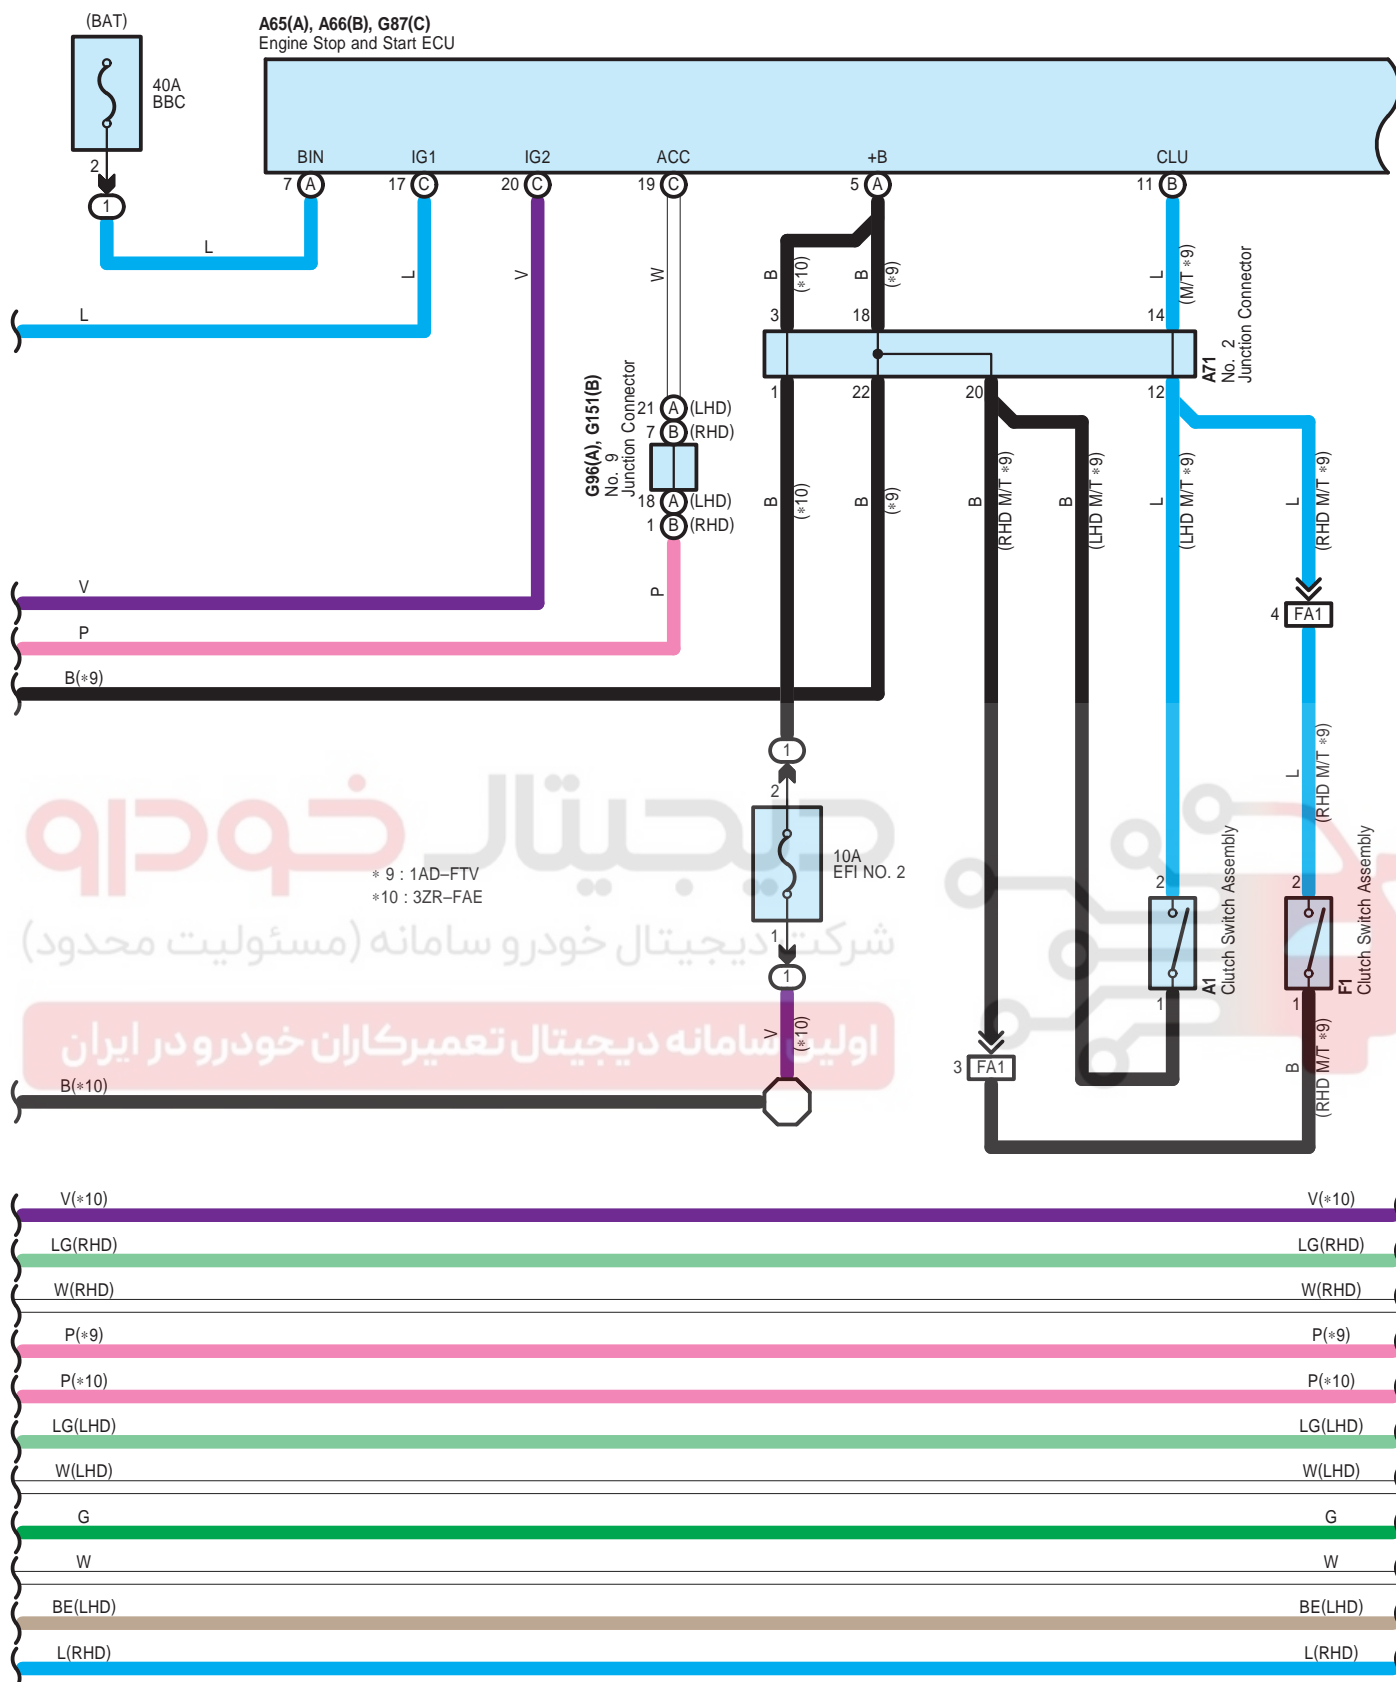

Stop & Start System (Before Oct. 2015 Production)

دیجیتال خودرو
شرکت دیجیتال خودرو سامانه (مسئولیت محدود)
اولین سامانه دیجیتال تعمیرکاران خودرو در ایران