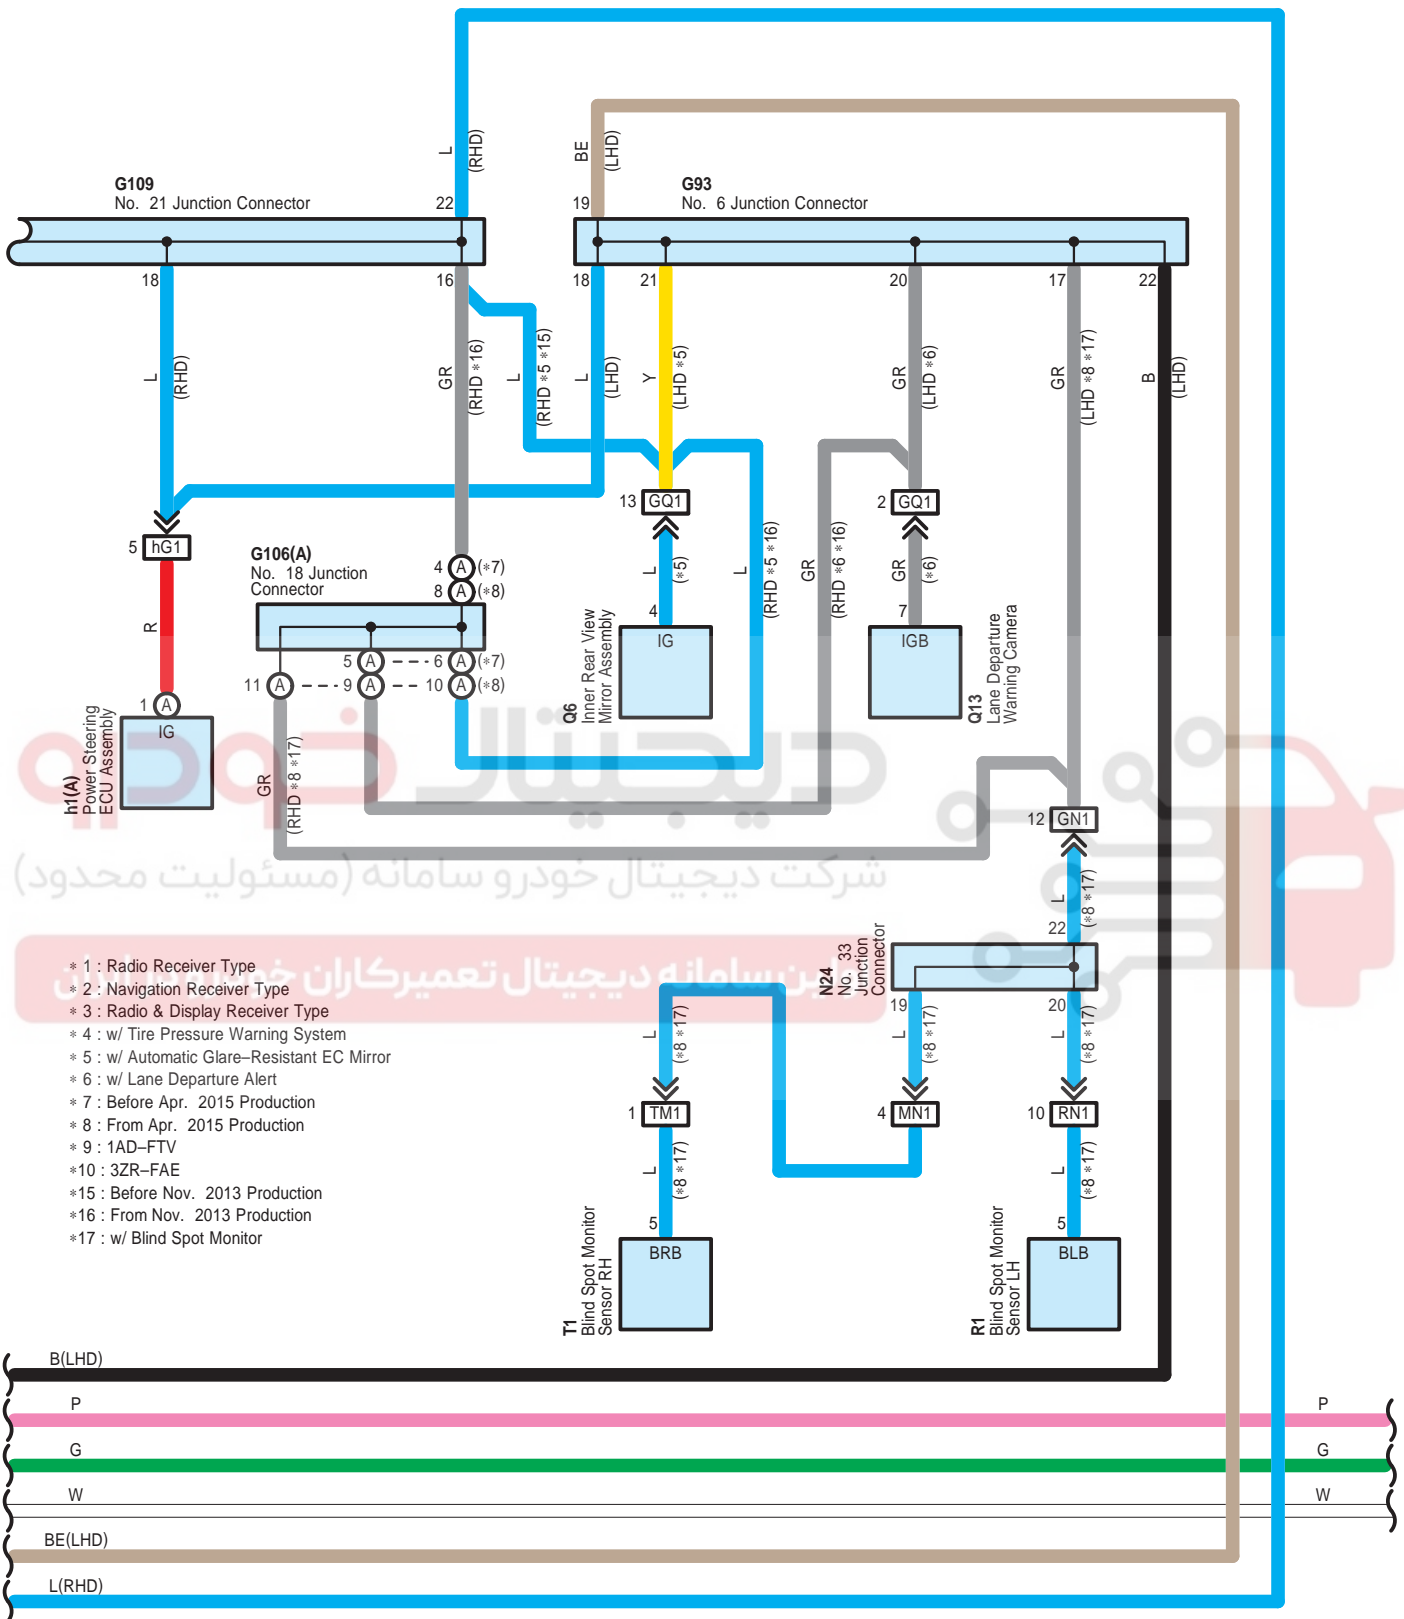

Stop & Start System (Before Oct. 2015 Production)

A65(A), A66(B), G87(C)
Engine Stop and Start ECU

Stop & Start System (Before Oct. 2015 Production)

Stop & Start System (Before Oct. 2015 Production)

Stop & Start System (Before Oct. 2015 Production)

Stop & Start System (Before Oct. 2015 Production)

Stop & Start System (Before Oct. 2015 Production)

A64
Black

90980-12686

A65
Black

90980-11527

A66
White

90980-12566