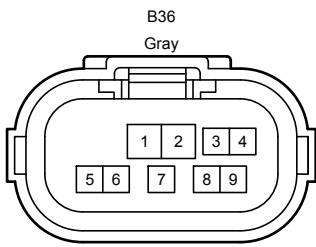

90980-10735

B29
Gray

90980-11016

Stop & Start System (Before Oct. 2015 Production)

90980-12362

90980-12353
(Before Nov. 2013 Production , From Nov. 2013 Production)

90980-12398

90980-11885