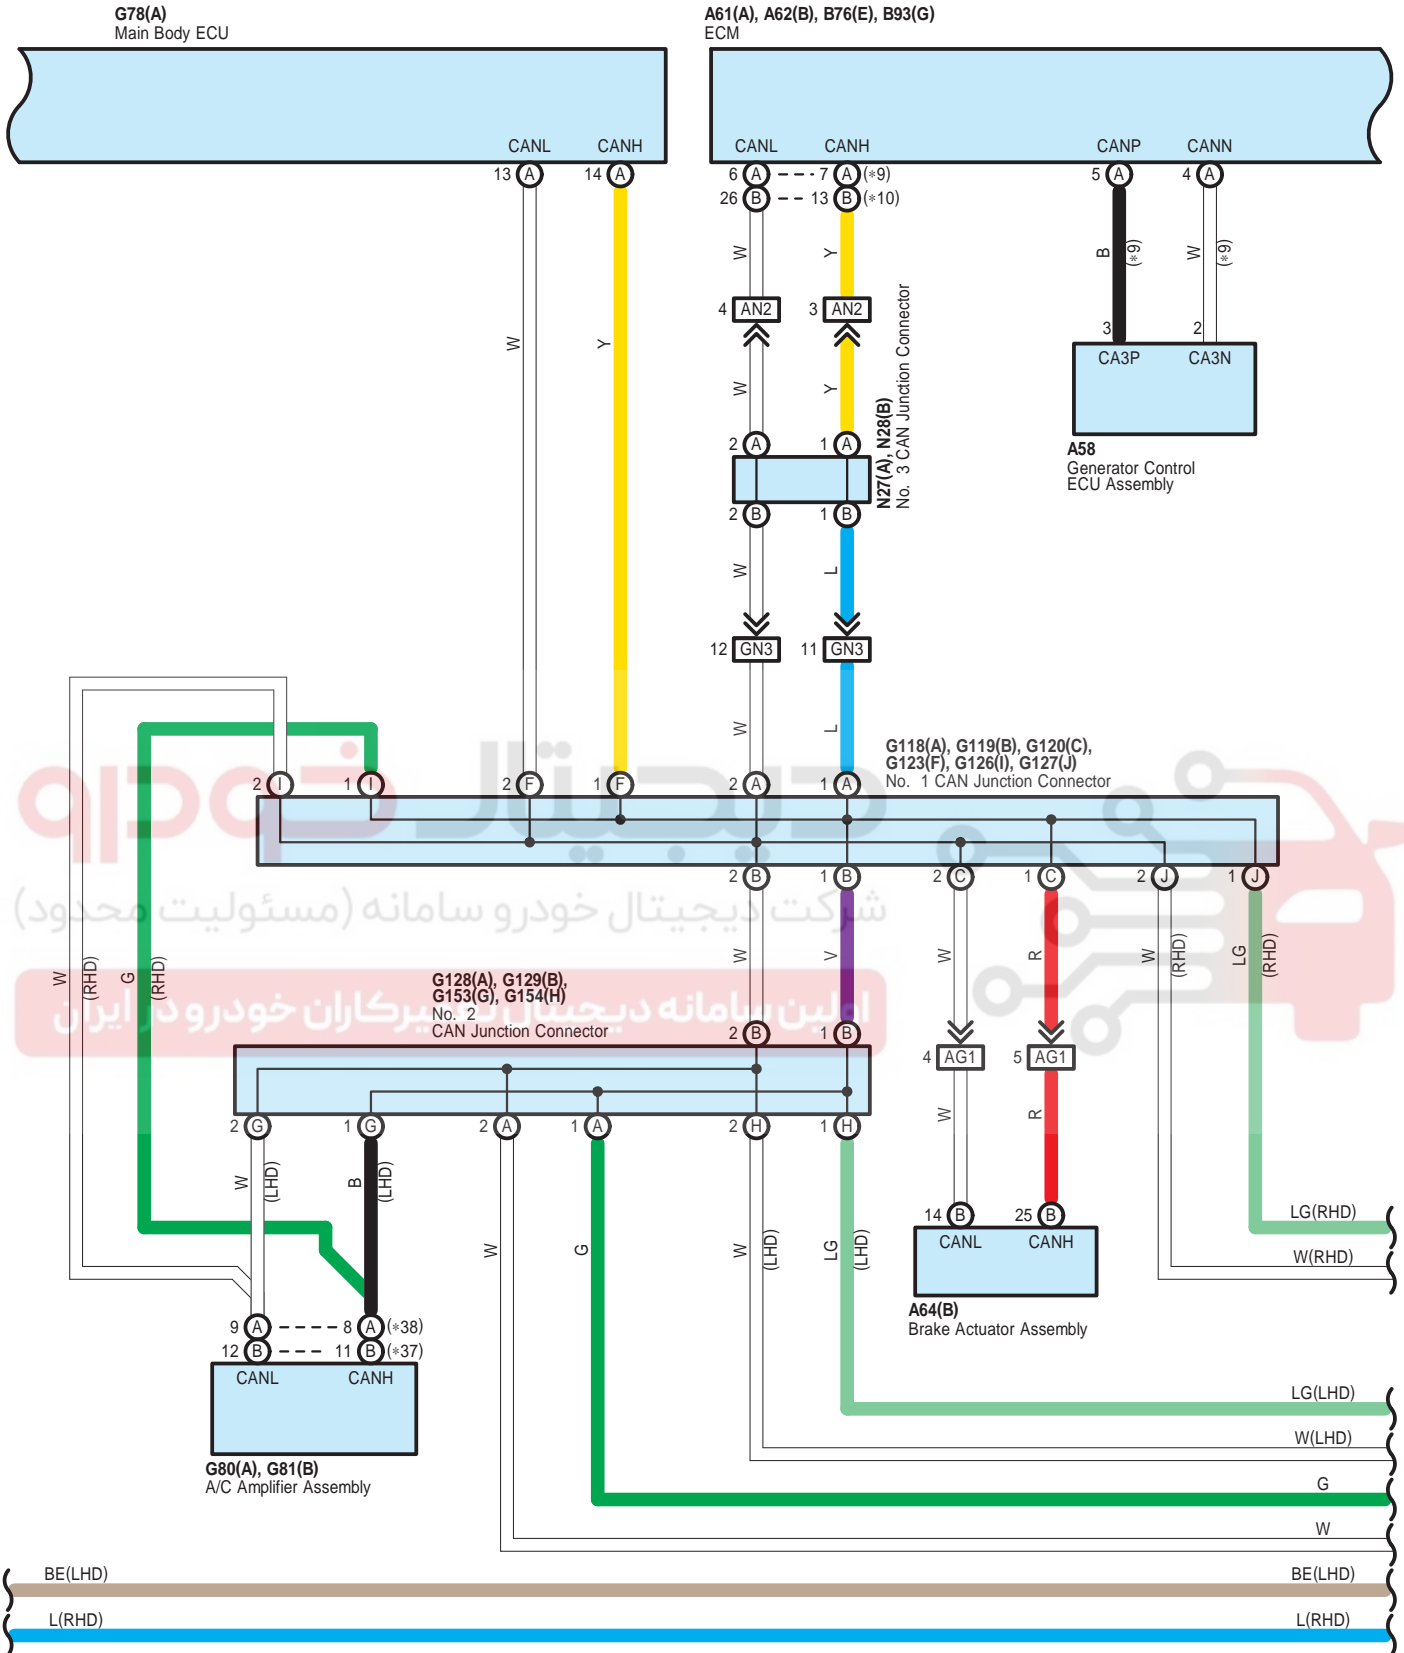

Stop & Start System (Before Oct. 2015 Production)