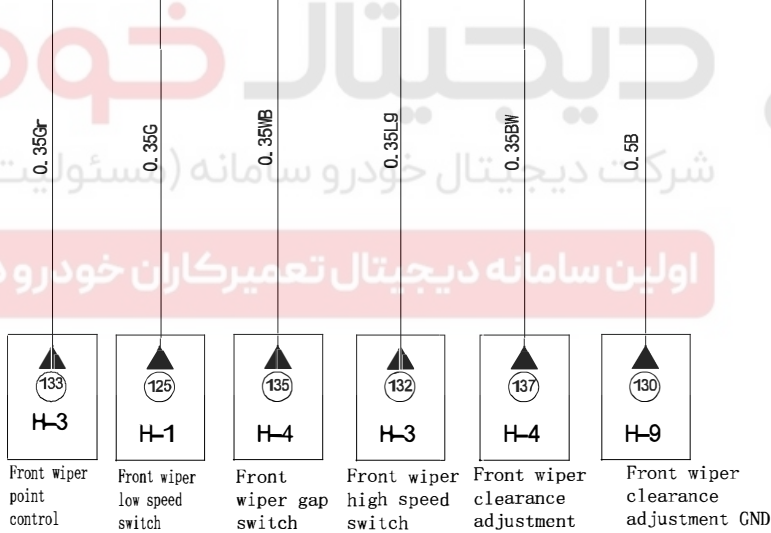

Combination switch-wiper

Front wiper washing switch

Pin	1	2	3	4	5	6	7	8	9	10	11	12	13	14
Gear														
Mist	○	○	○							○				
OFF		○	○											
Int		○	○					○	○					
LO			○							○				
Hi									○	○				
WASHER										○	○			
INT(T)		○	○					○	○			○	○	○

1                      3                      8                      9                      13                      12

M32 Wiper washing switch

ME1