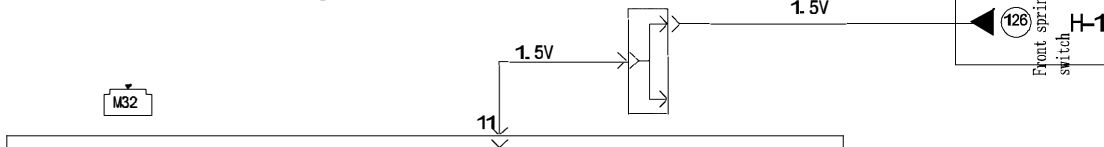

Combination switch-wiper

Front wiper washing switch

Pin	1	2	3	4	5	6	7	8	9	10	11	12	13	14
Gear														
Mist	○	○	○							○				
OFF		○	○											
Int		○	○					○	○					
LO			○							○				
Hi									○	○				
WASHER										○	○			
INT(T)		○	○					○	○			○	○	○

1                      3                      8                      9                      13                      12

M32 Wiper washing switch

ME1