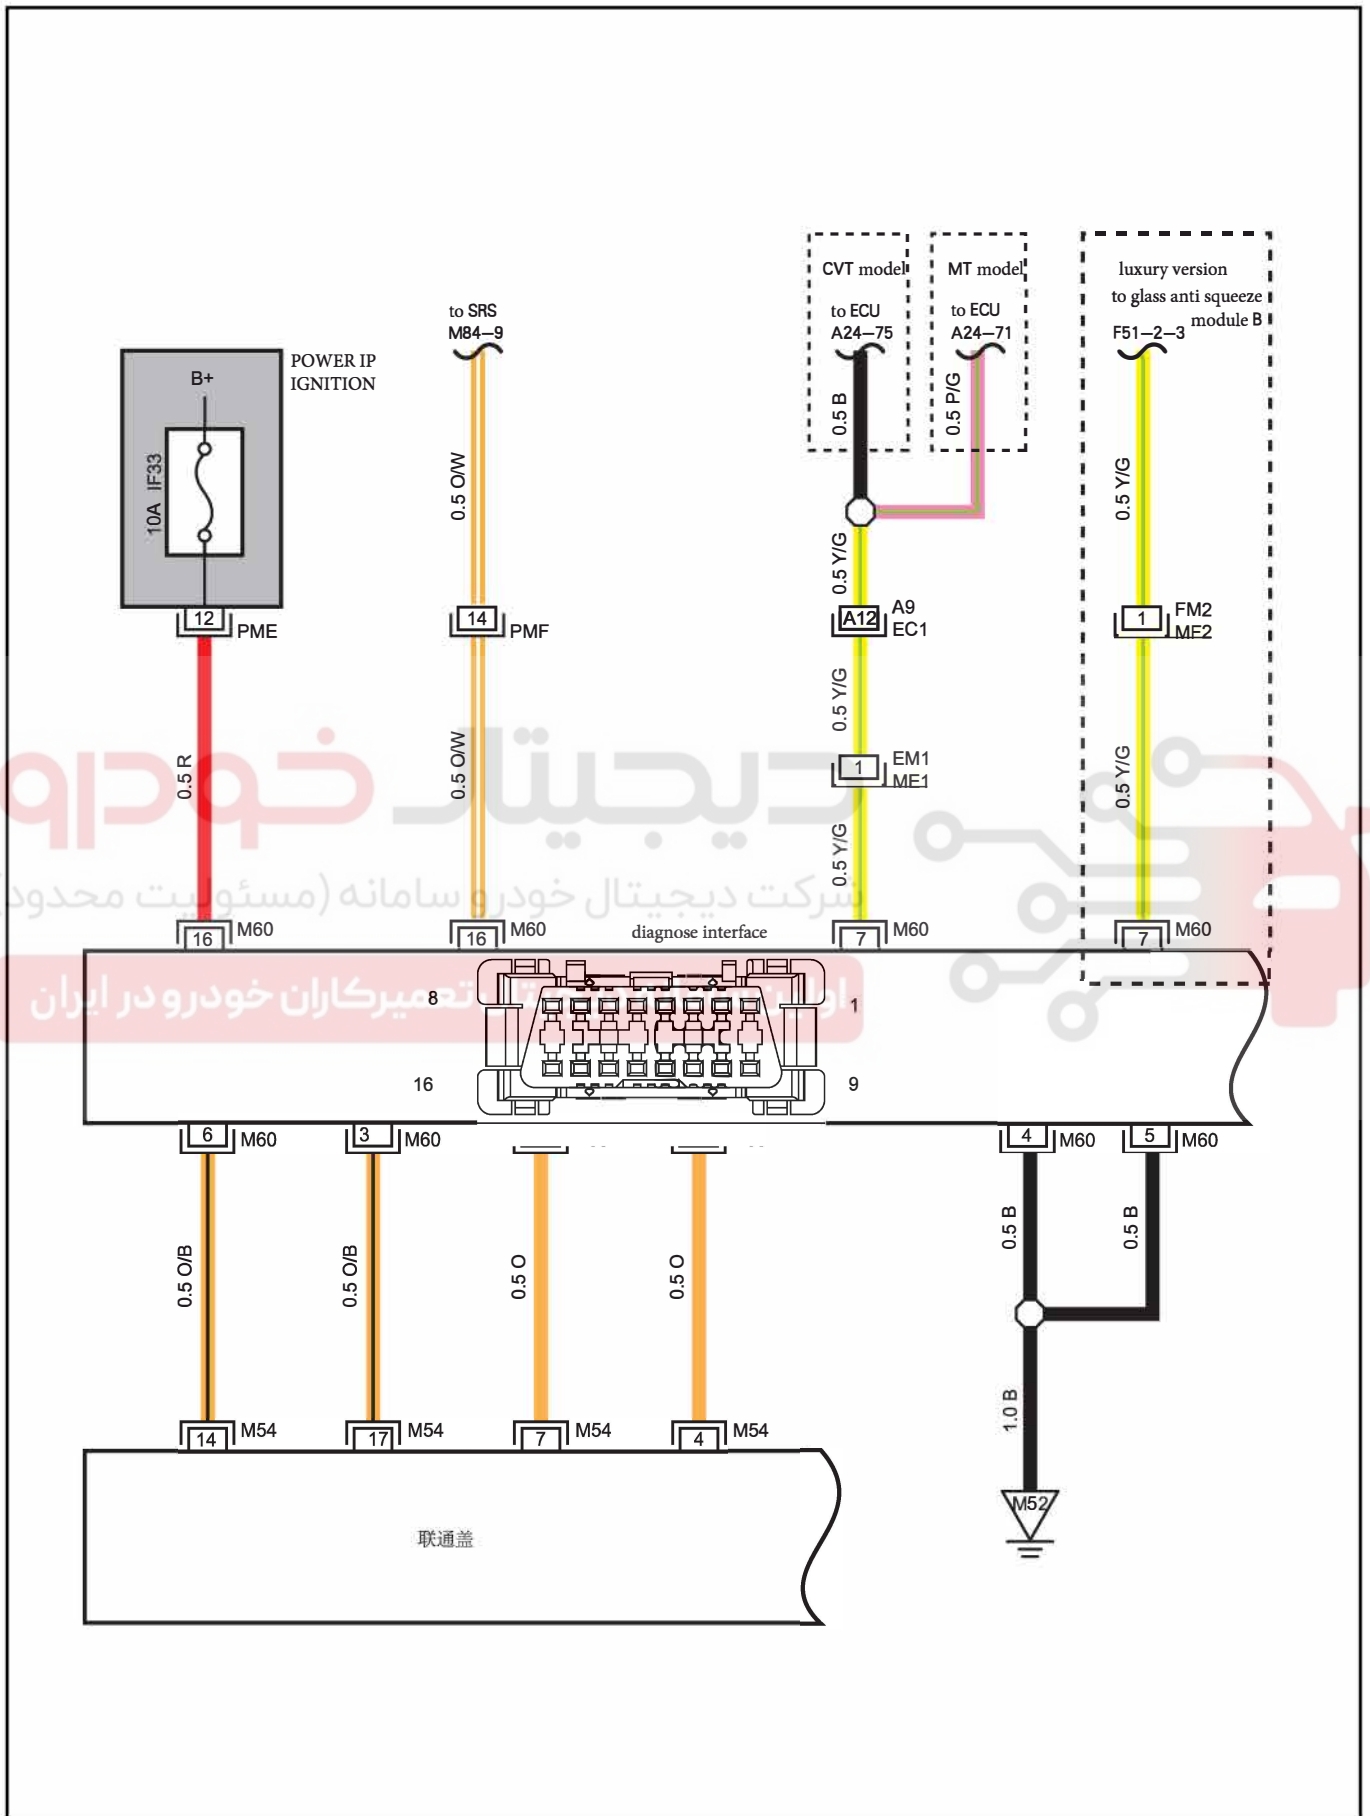

DIAGNOSE INTERFACE

wire harness junctor	description	page
M54	wire harness junctor	25
M60	diagnose interface wire harness junctor	26
PMF	IP. BOX F wire harness junctor	25
PME	IP. BOX E wire harness junctor	25
ME1	main wire harness connecting with engine wire harness junctor 1	25
MF2	main wire harness connecting with engine wire harness junctor 2	26
EM1	engine wire harness connecting with main wire harness junctor 1	17
EC1	engine wire harness connecting with control wire harness junctor 1	16
FM2	body wire harness connecting with main wire harness junctor 2	46
A9	control wire harness connecting with engine wire harness junctor 1	47
M52	landing	63

connection point	remark	page
M60-16	to SRS M84-9	205
M60-7	to ECU A24-75	100
	to ECU A24-71	99
	to glass anti squeeze module F51-2-3	195

دیجیتال خودرو
شرکت دیجیتال خودرو سامانه (مسئولیت محدود)

اولین سامانه دیجیتال تعمیرکاران خودرو در ایران