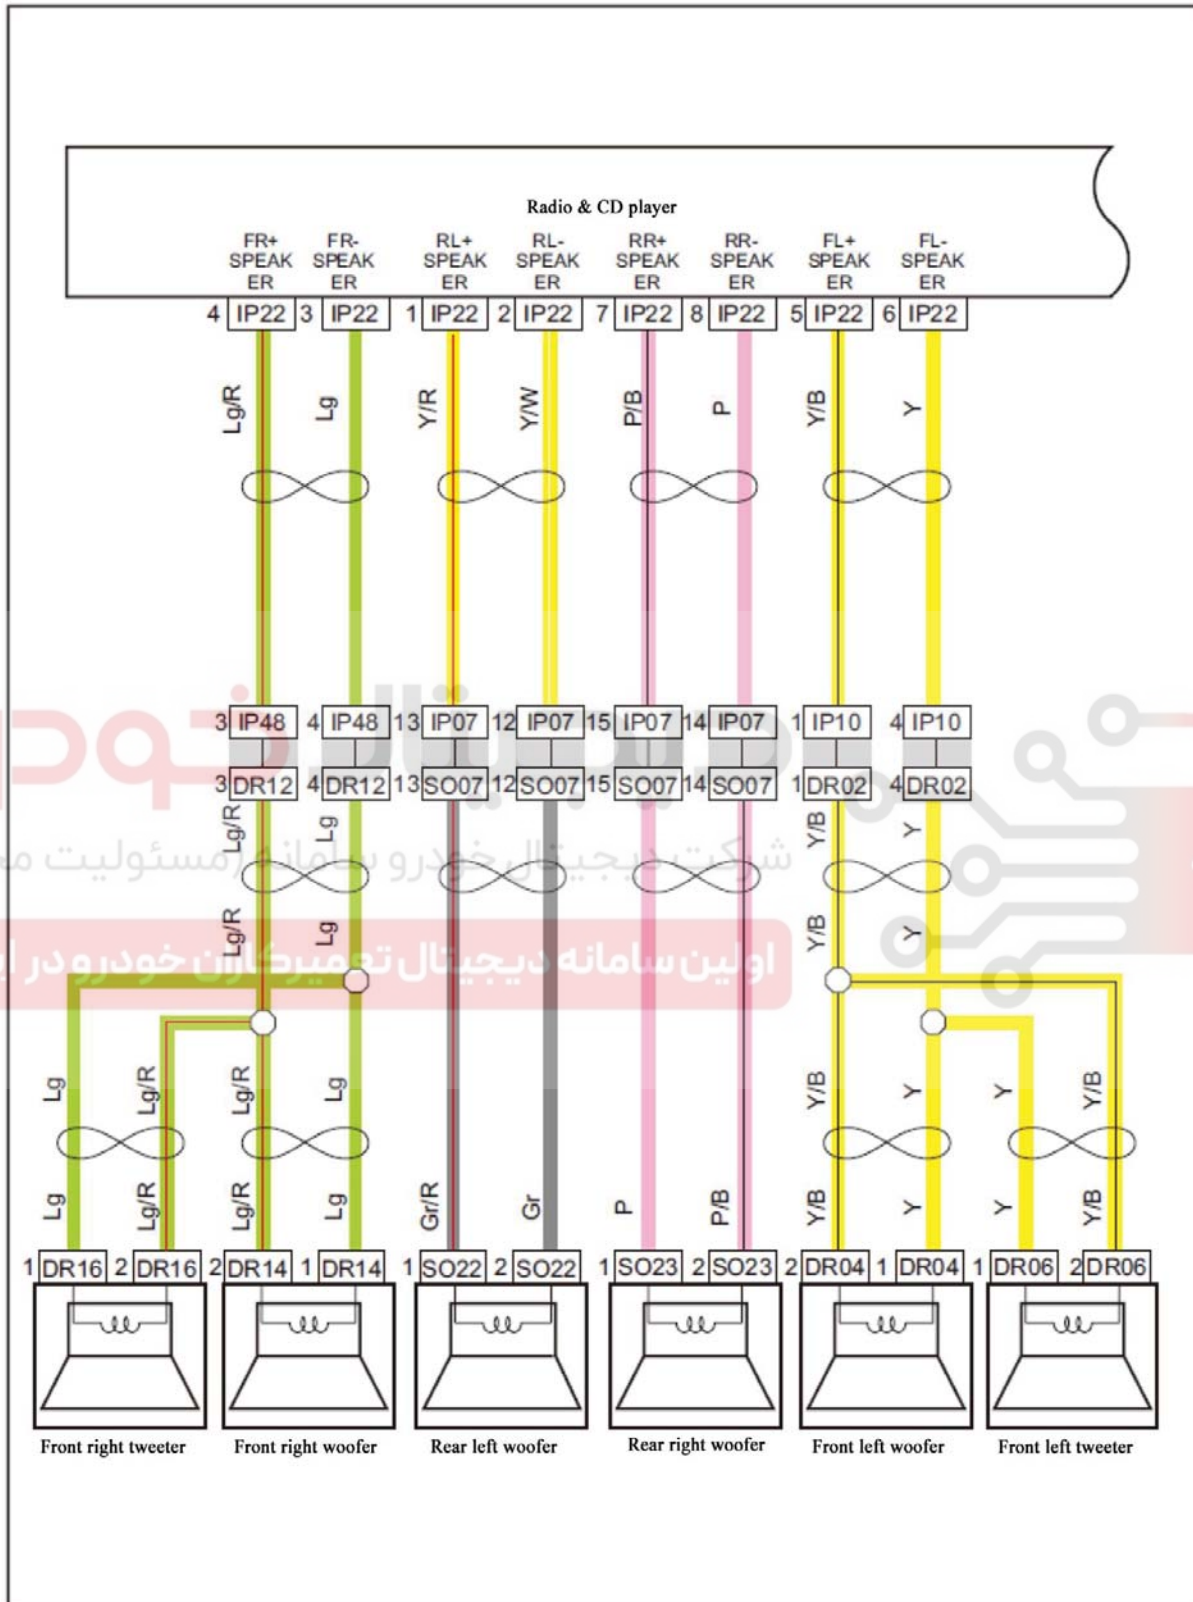

Speaker control for main unit of audio system

Speaker control for main unit of audio system (GC6)

Speaker control for main unit of audio system (New King Kong 2016)

Harness connector	Name	Page
IP07	To floor harness connector A	49
IP10	To front left door harness connector B	49
IP22	Radio & CD player harness connector 2	54
IP48	To front right door harness connector B	54
SO07	To instrument panel harness connector A	60
SO22	Luggage compartment shelf left speaker harness connector	60
SO23	Luggage compartment shelf right speaker harness connector	60
DR02	Driver side door connected to instrument harness connector B	66
DR04	Front left speaker harness connector	66
DR06	Front left tweeter harness connector	66
DR12	Passenger side door connected to instrument harness connector B	66
DR14	Front right speaker harness connector	71
DR16	Front right tweeter harness connector	71
DR35	Front left speaker harness connector	71
DR39	Front right speaker harness connector	71