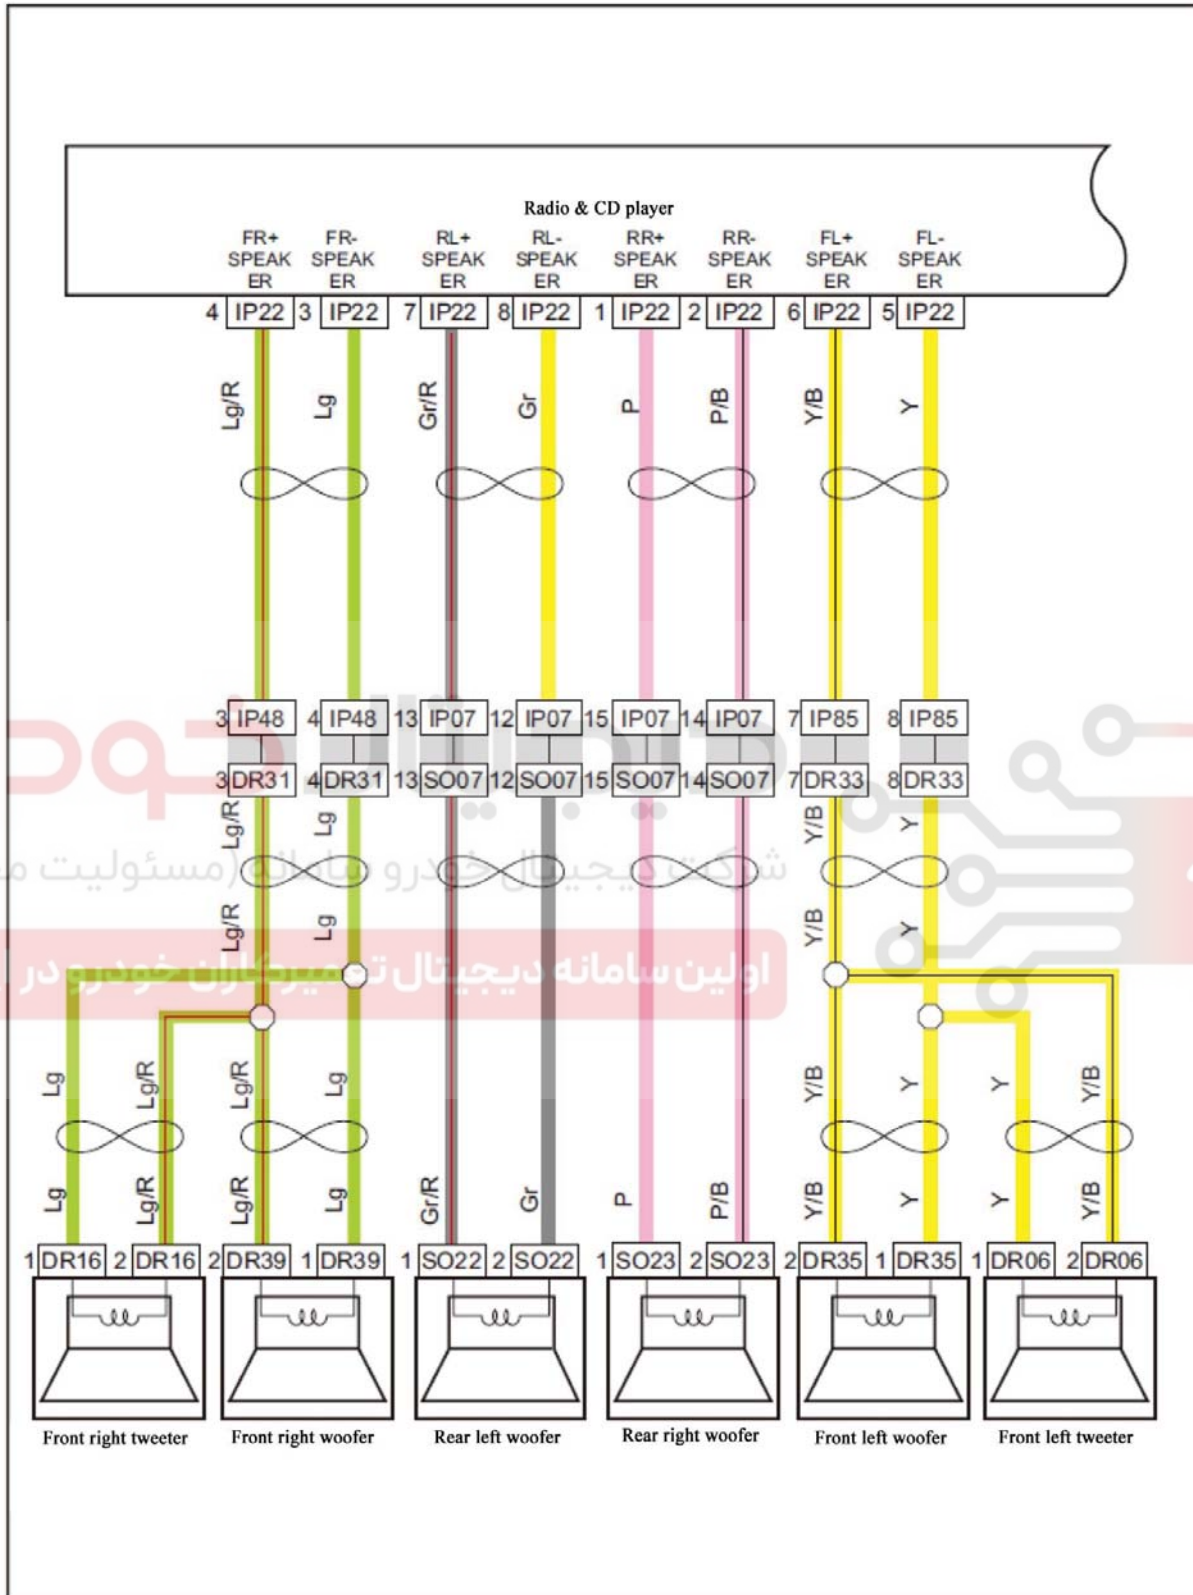

Speaker control for main unit of audio system

Speaker control for main unit of audio system (GC6)

Speaker control for main unit of audio system (New King Kong 2016)

Harness connector	Name	Page
IP07	To floor harness connector A	49
IP10	To front left door harness connector B	49
IP22	Radio & CD player harness connector 2	54
IP48	To front right door harness connector B	54
SO07	To instrument panel harness connector A	60
SO22	Luggage compartment shelf left speaker harness connector	60
SO23	Luggage compartment shelf right speaker harness connector	60
DR02	Driver side door connected to instrument harness connector B	66
DR04	Front left speaker harness connector	66
DR06	Front left tweeter harness connector	66
DR12	Passenger side door connected to instrument harness connector B	66
DR14	Front right speaker harness connector	71
DR16	Front right tweeter harness connector	71
DR35	Front left speaker harness connector	71
DR39	Front right speaker harness connector	71