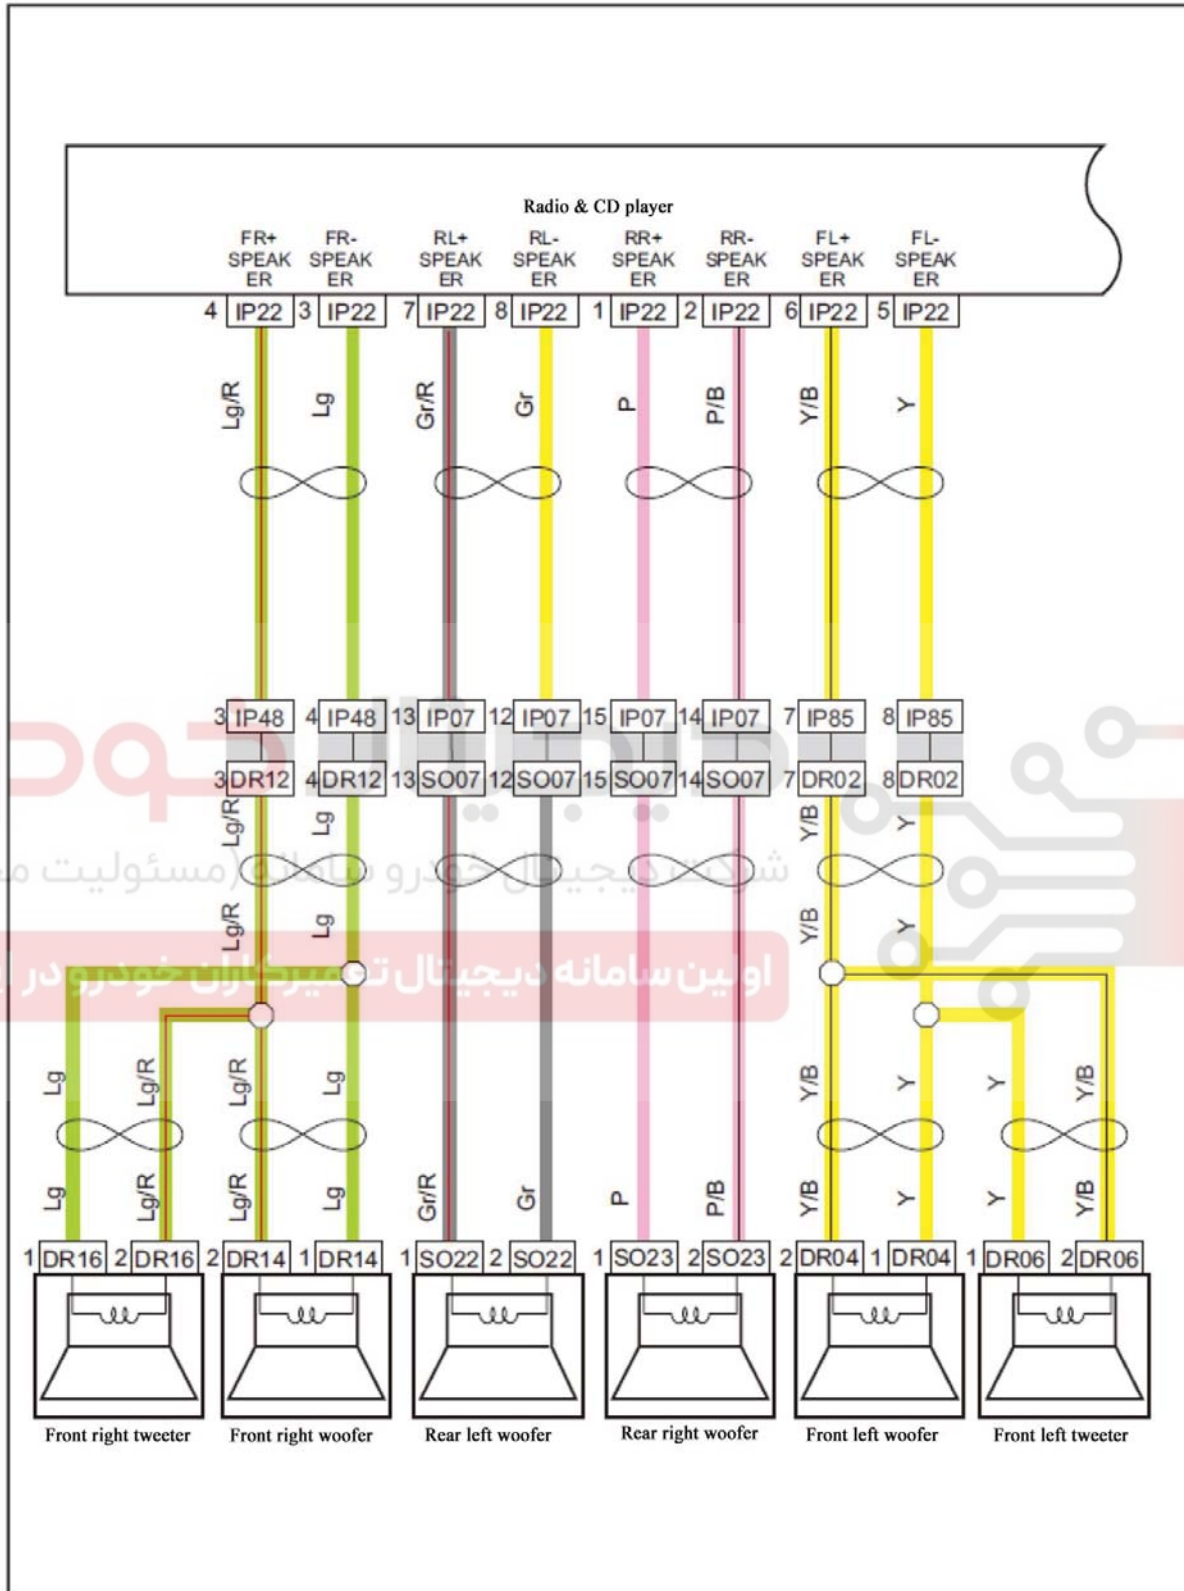

Speaker control for main unit of audio system

Speaker control for main unit of audio system (GC6)

Speaker control for main unit of audio system (New King Kong 2016)

Harness connector	Name	Page
IP07	To floor harness connector A	49
IP10	To front left door harness connector B	49
IP22	Radio & CD player harness connector 2	54
IP48	To front right door harness connector B	54
SO07	To instrument panel harness connector A	60
SO22	Luggage compartment shelf left speaker harness connector	60
SO23	Luggage compartment shelf right speaker harness connector	60
DR02	Driver side door connected to instrument harness connector B	66
DR04	Front left speaker harness connector	66
DR06	Front left tweeter harness connector	66
DR12	Passenger side door connected to instrument harness connector B	66
DR14	Front right speaker harness connector	71
DR16	Front right tweeter harness connector	71
DR35	Front left speaker harness connector	71
DR39	Front right speaker harness connector	71