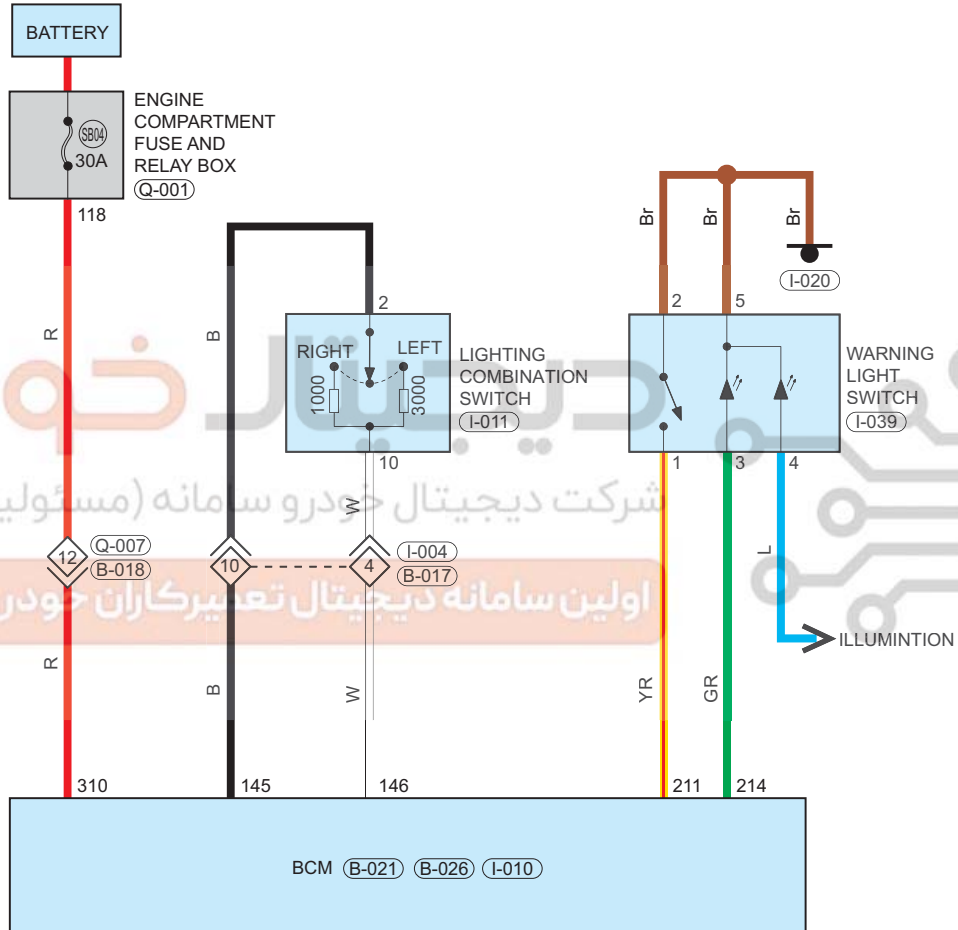

# Turn Signal Light

Circuit Diagram (Page 1 of 2)

09

LIE011001

## Parts Location

Connector Code	See Page	Connector Code	See Page	Connector Code	See Page
Q-001	08-10	I-011	08-23	I-039	08-23
B-021	08-36	B-026	08-36	I-010	08-23
I-020	08-23				

## Fuse and Relay

Fuse/Relay	See Page	Fuse and Relay Box
SB04	06-2	Engine Compartment Fuse and Relay Box

## Location of Junction Connector

Connector Code	See Page	Connector Code	See Page	Connector Code	See Page
Q-007, B-018	08-10, 08-36	B-017, I-004	08-36, 08-23		