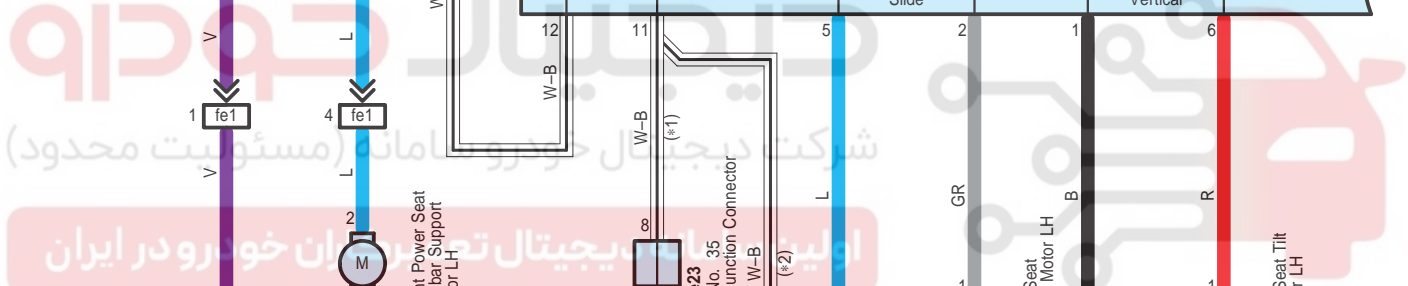

Power Seat <LHD , Except Korea>