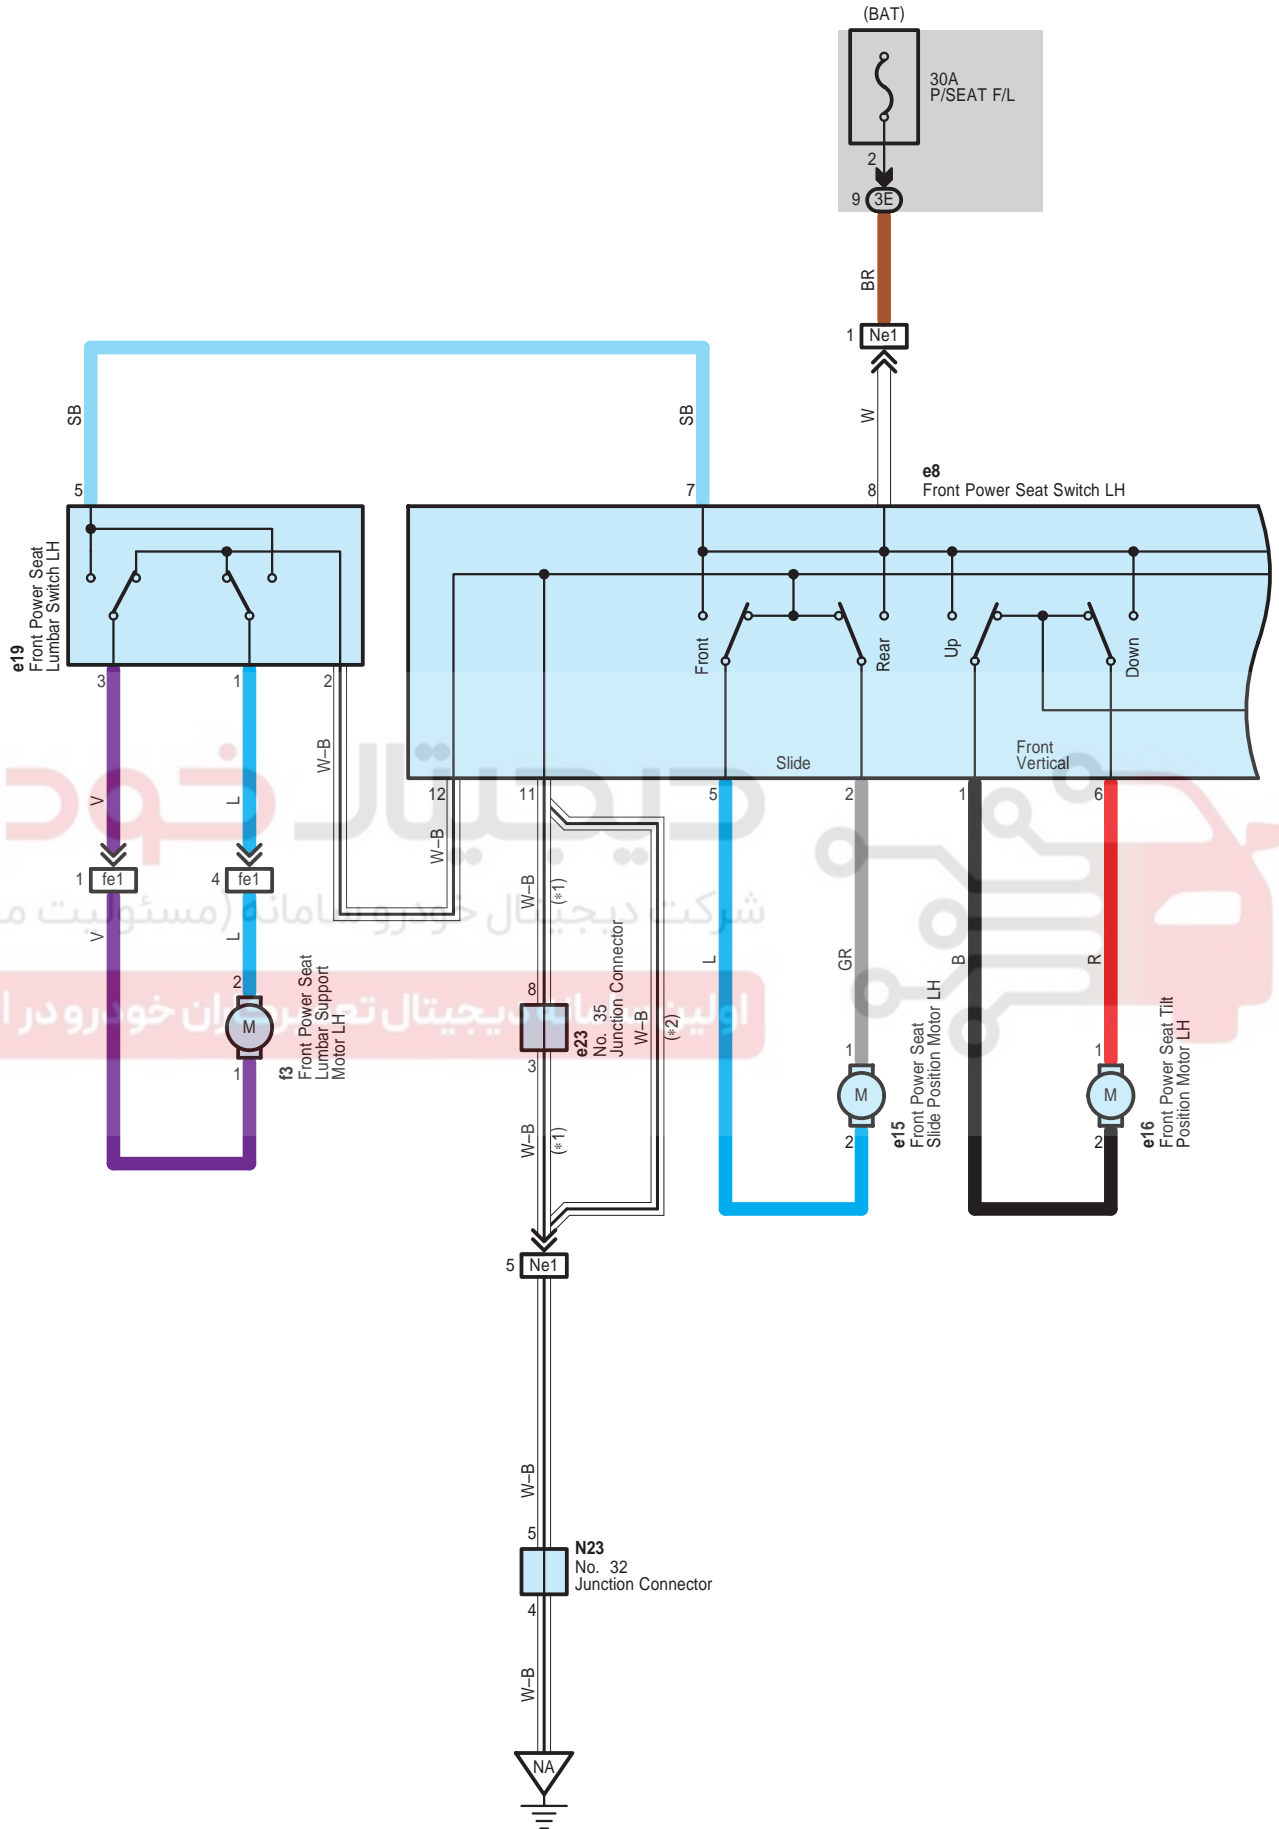

Power Seat <LHD , Except Korea>