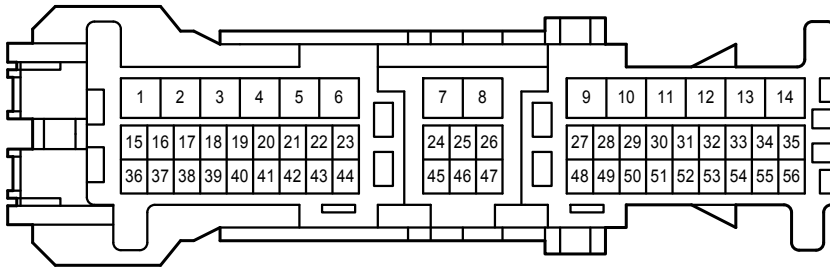

Power Seat <LHD , Korea>

3D
White