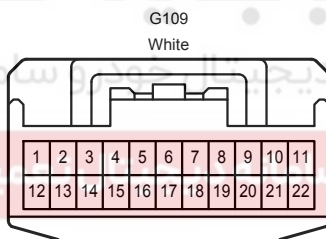

Audio System , Navigation System , Parking Assist <Back Guide Monitor or Rear View Monitor>