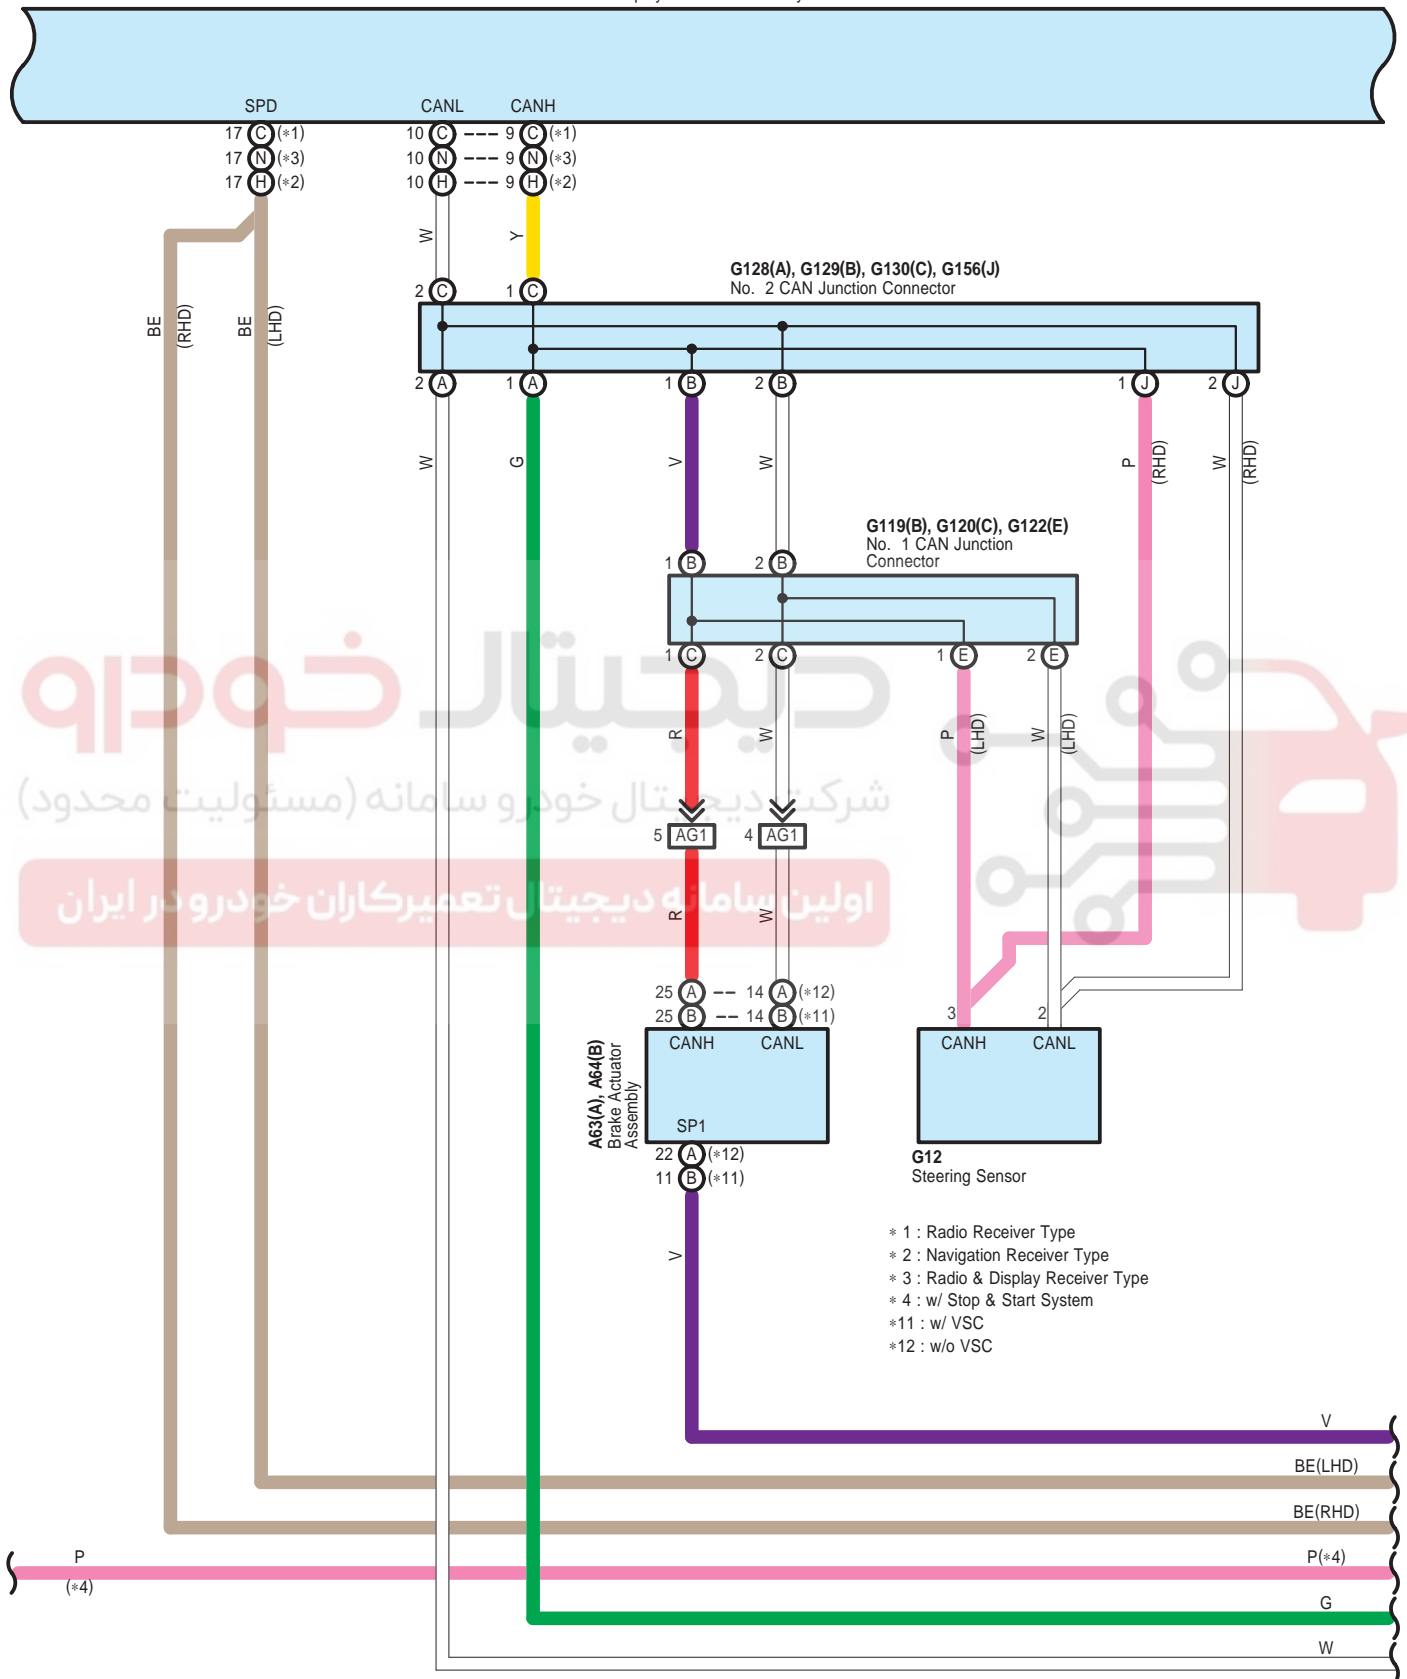

z1(C)
Steering Pad Switch Assembly

Audio System , Navigation System , Parking Assist <Back Guide Monitor or Rear View Monitor>

G46(A), G47(B), G48(C), G146(D)
Radio Receiver Assembly
G49(E), G137(F), G138(G), G139(H), G149(K)
Navigation Receiver Assembly
G141(L), G142(M), G143(N), G144(P), G150(Q)
Radio & Display Receiver Assembly