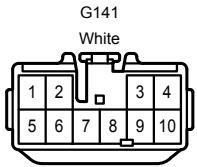

Audio System , Navigation System , Parking Assist <Back Guide Monitor or Rear View Monitor>