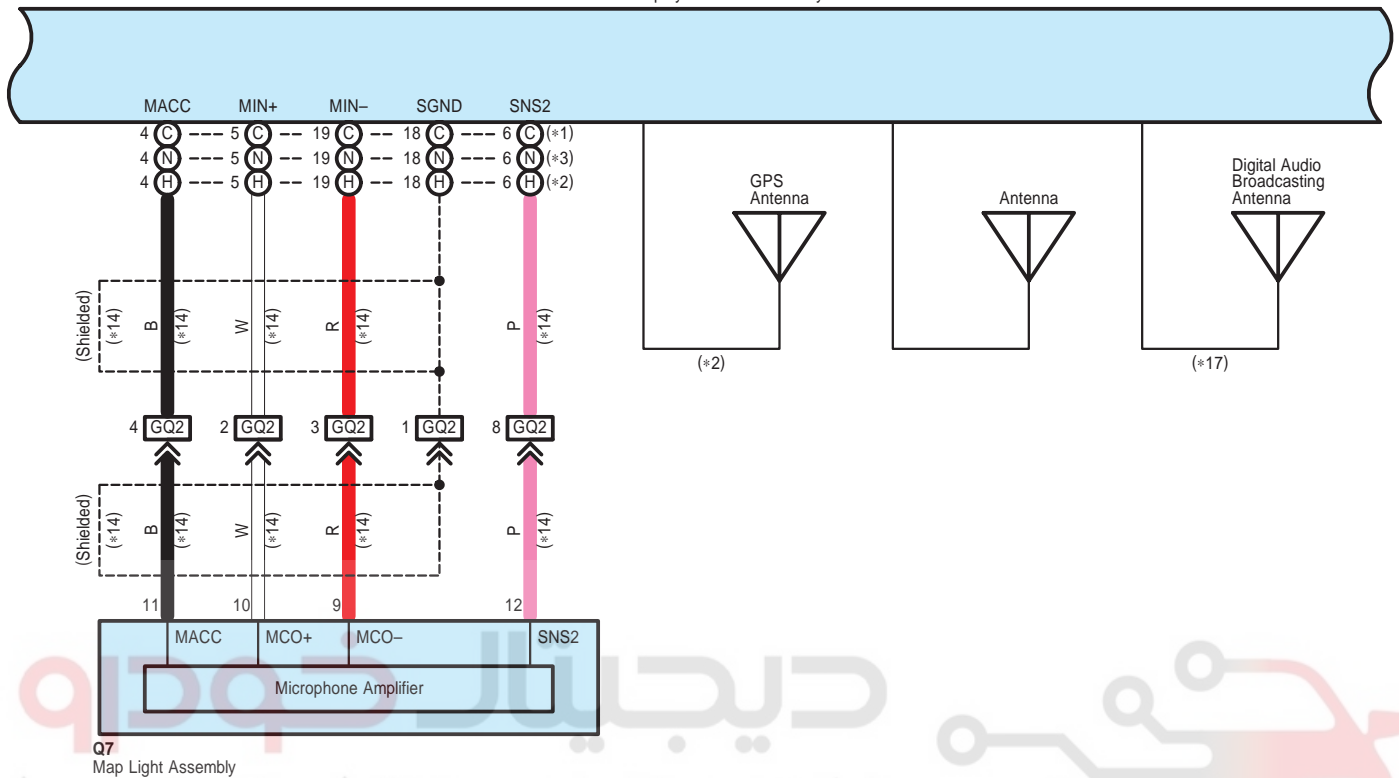

G46(A), G47(B), G48(C), G146(D)
Radio Receiver Assembly
G49(E), G137(F), G138(G), G139(H), G149(K)
Navigation Receiver Assembly
G141(L), G142(M), G143(N), G144(P), G150(Q)
Radio & Display Receiver Assembly

دیجیتال خودرو
شرکت دیجیتال خودرو سامانه (مسئولیت محدود)

اولین سامانه دیجیتال تعمیرکاران خودرو در ایران