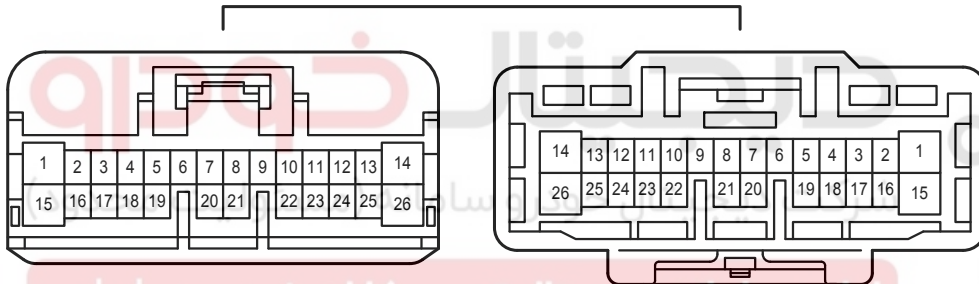

Audio System , Navigation System , Parking Assist <Back Guide Monitor or Rear View Monitor>

Audio System , Navigation System , Parking Assist <Back Guide Monitor or Rear View Monitor>

3C
White

3D
White

AG1
Blue