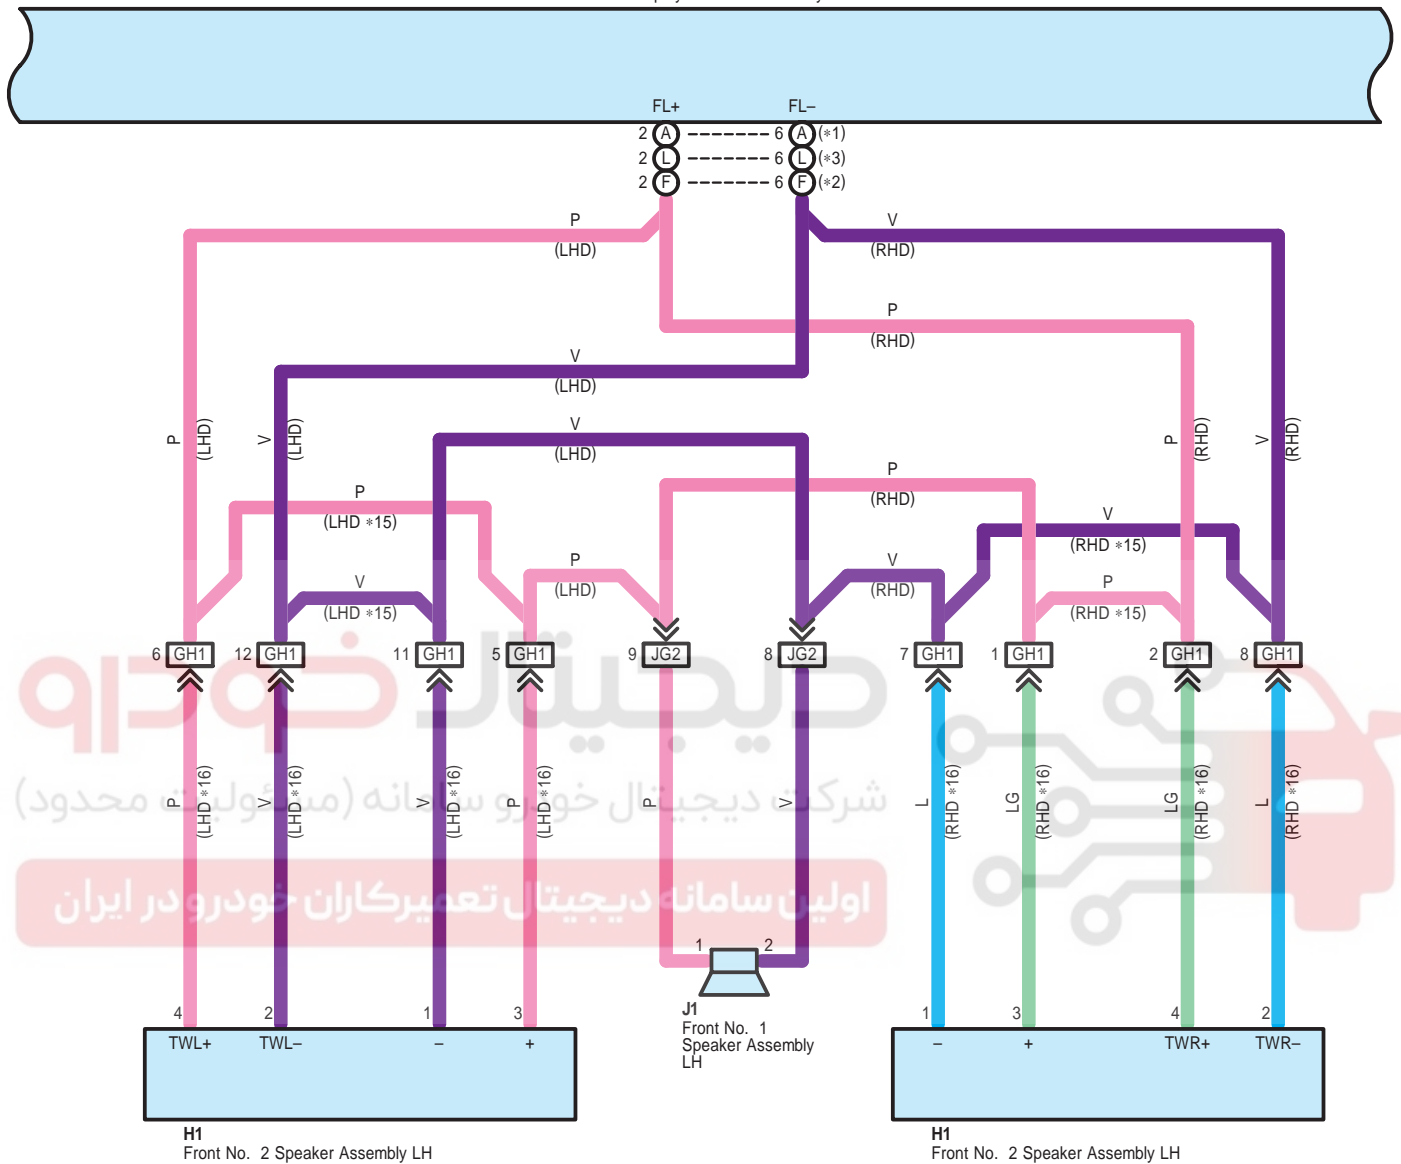

G46(A), G47(B), G48(C), G146(D)
Radio Receiver Assembly
G49(E), G137(F), G138(G), G139(H), G149(K)
Navigation Receiver Assembly
G141(L), G142(M), G143(N), G144(P), G150(Q)
Radio & Display Receiver Assembly

- 1 : Radio Receiver Type
- 2 : Navigation Receiver Type
- 3 : Radio & Display Receiver Type
- 6 : w/ Parking Assist (Back Guide Monitor or Rear View Monitor)
- *15 : 4 Speaker
- *16 : 6 Speaker
- *18 : w/ Back Guide Monitor