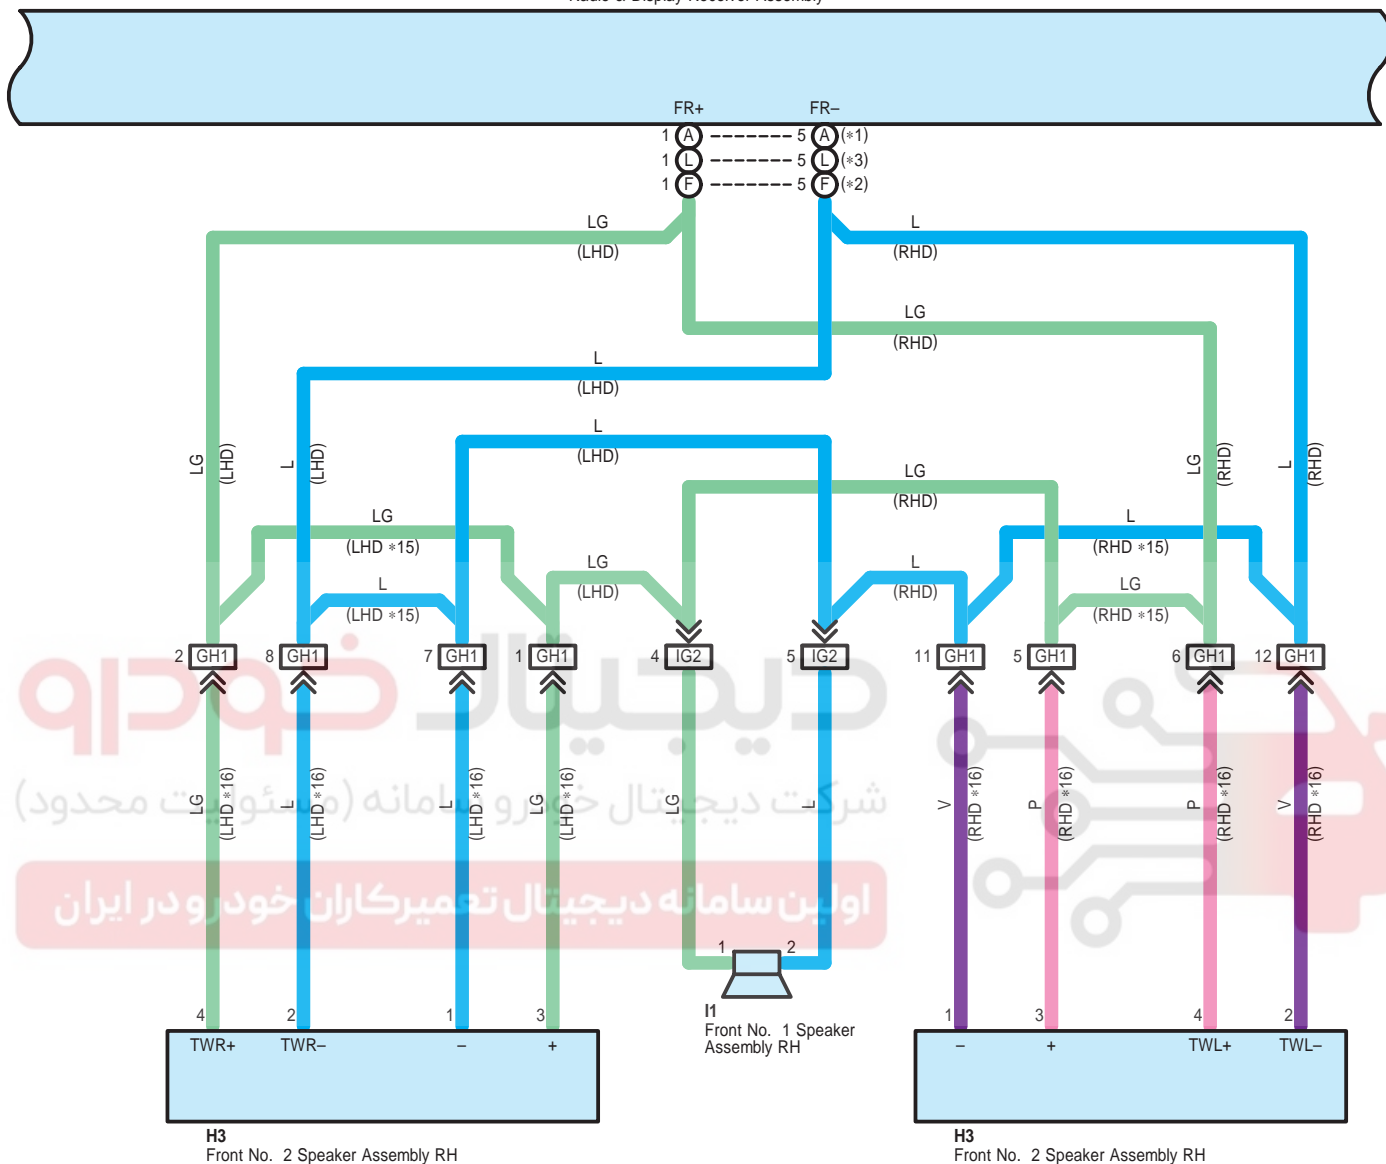

G46(A), G47(B), G48(C), G146(D)
Radio Receiver Assembly
G49(E), G137(F), G138(G), G139(H), G149(K)
Navigation Receiver Assembly
G141(L), G142(M), G143(N), G144(P), G150(Q)
Radio & Display Receiver Assembly