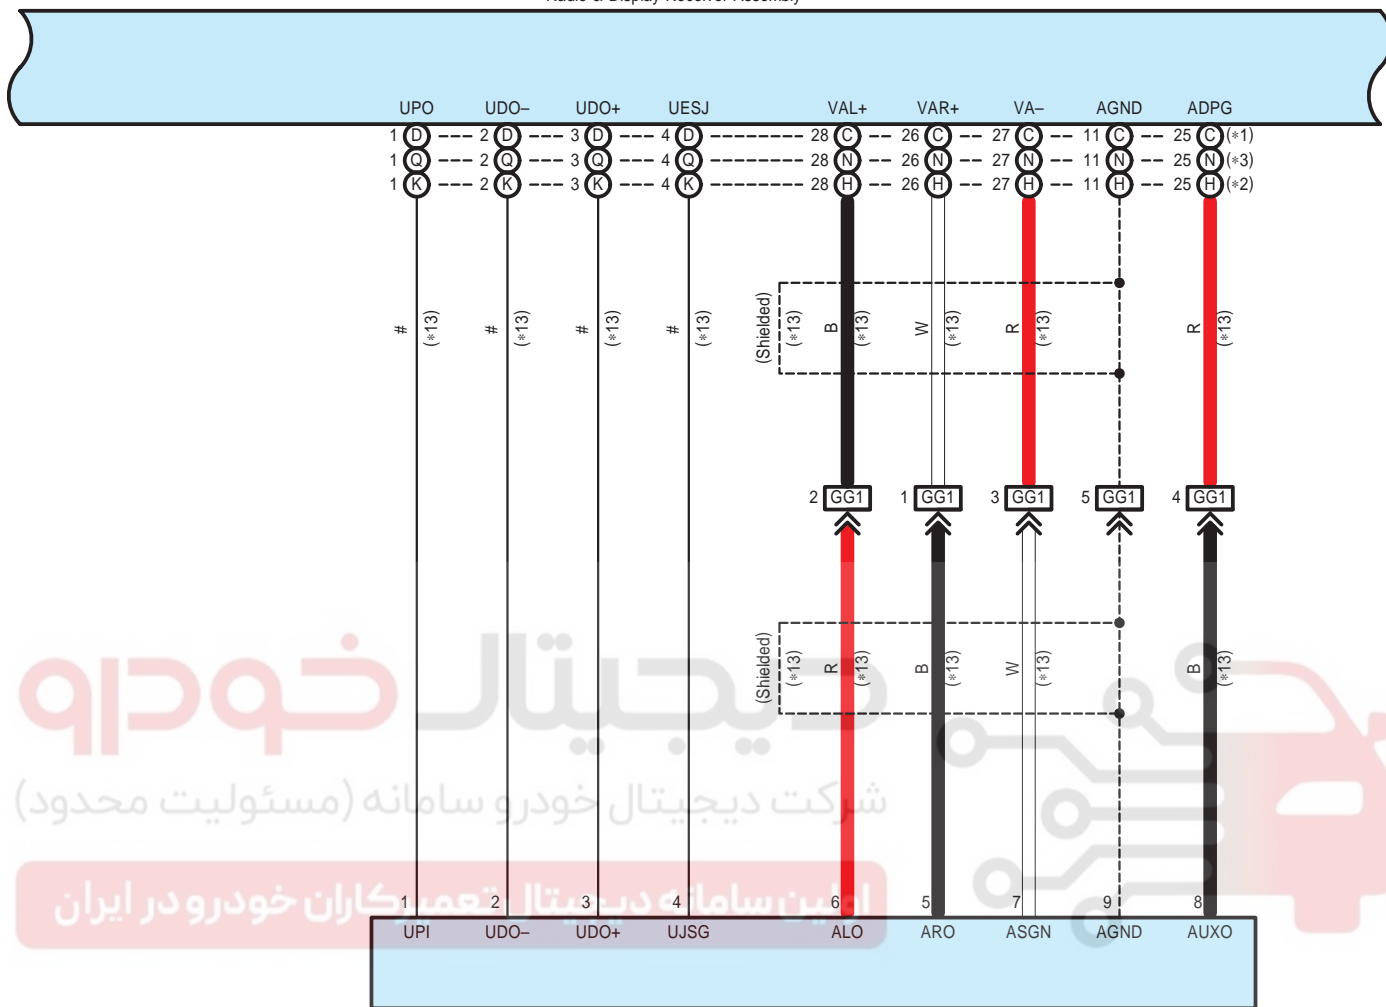

G46(A), G47(B), G48(C), G146(D)
Radio Receiver Assembly
G49(E), G137(F), G138(G), G139(H), G149(K)
Navigation Receiver Assembly
G141(L), G142(M), G143(N), G144(P), G150(Q)
Radio & Display Receiver Assembly

G145
No. 1 Stereo Jack Adapter Assembly

- 1 : Radio Receiver Type
- 2 : Navigation Receiver Type
- 3 : Radio & Display Receiver Type
- 4 : w/ Stop & Start System
- 5 : w/o Stop & Start System
- *13 : w/ No. 1 Stereo Jack Adapter Assembly

: There is no wire color information.