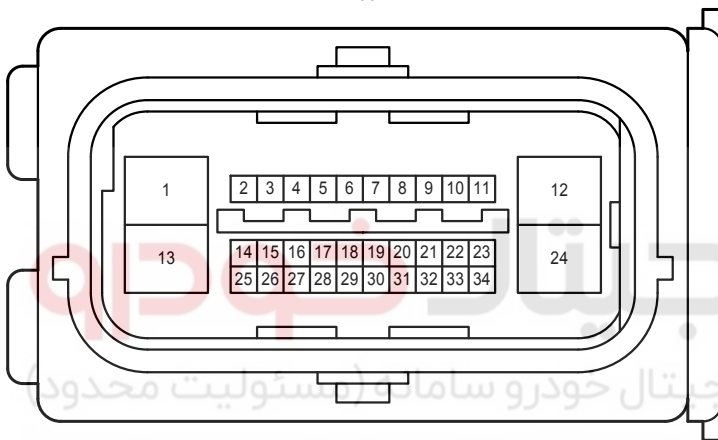

Audio System , Navigation System , Parking Assist <Back Guide Monitor or Rear View Monitor>

A 63
Gray

A 64
Black

B 35
Gray

B 36
Gray

G 8
Black

G 12
Black

G 16
Black