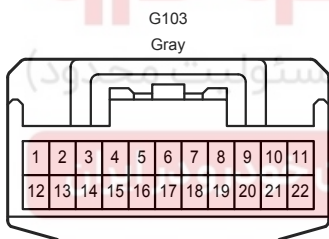

Audio System , Navigation System , Parking Assist <Back Guide Monitor or Rear View Monitor>