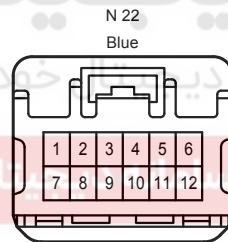

Audio System , Navigation System , Parking Assist <Back Guide Monitor or Rear View Monitor>