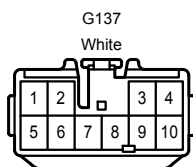

Audio System , Navigation System , Parking Assist <Back Guide Monitor or Rear View Monitor>