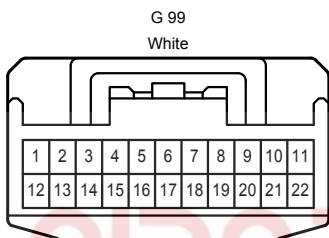

Audio System , Navigation System , Parking Assist <Back Guide Monitor or Rear View Monitor>