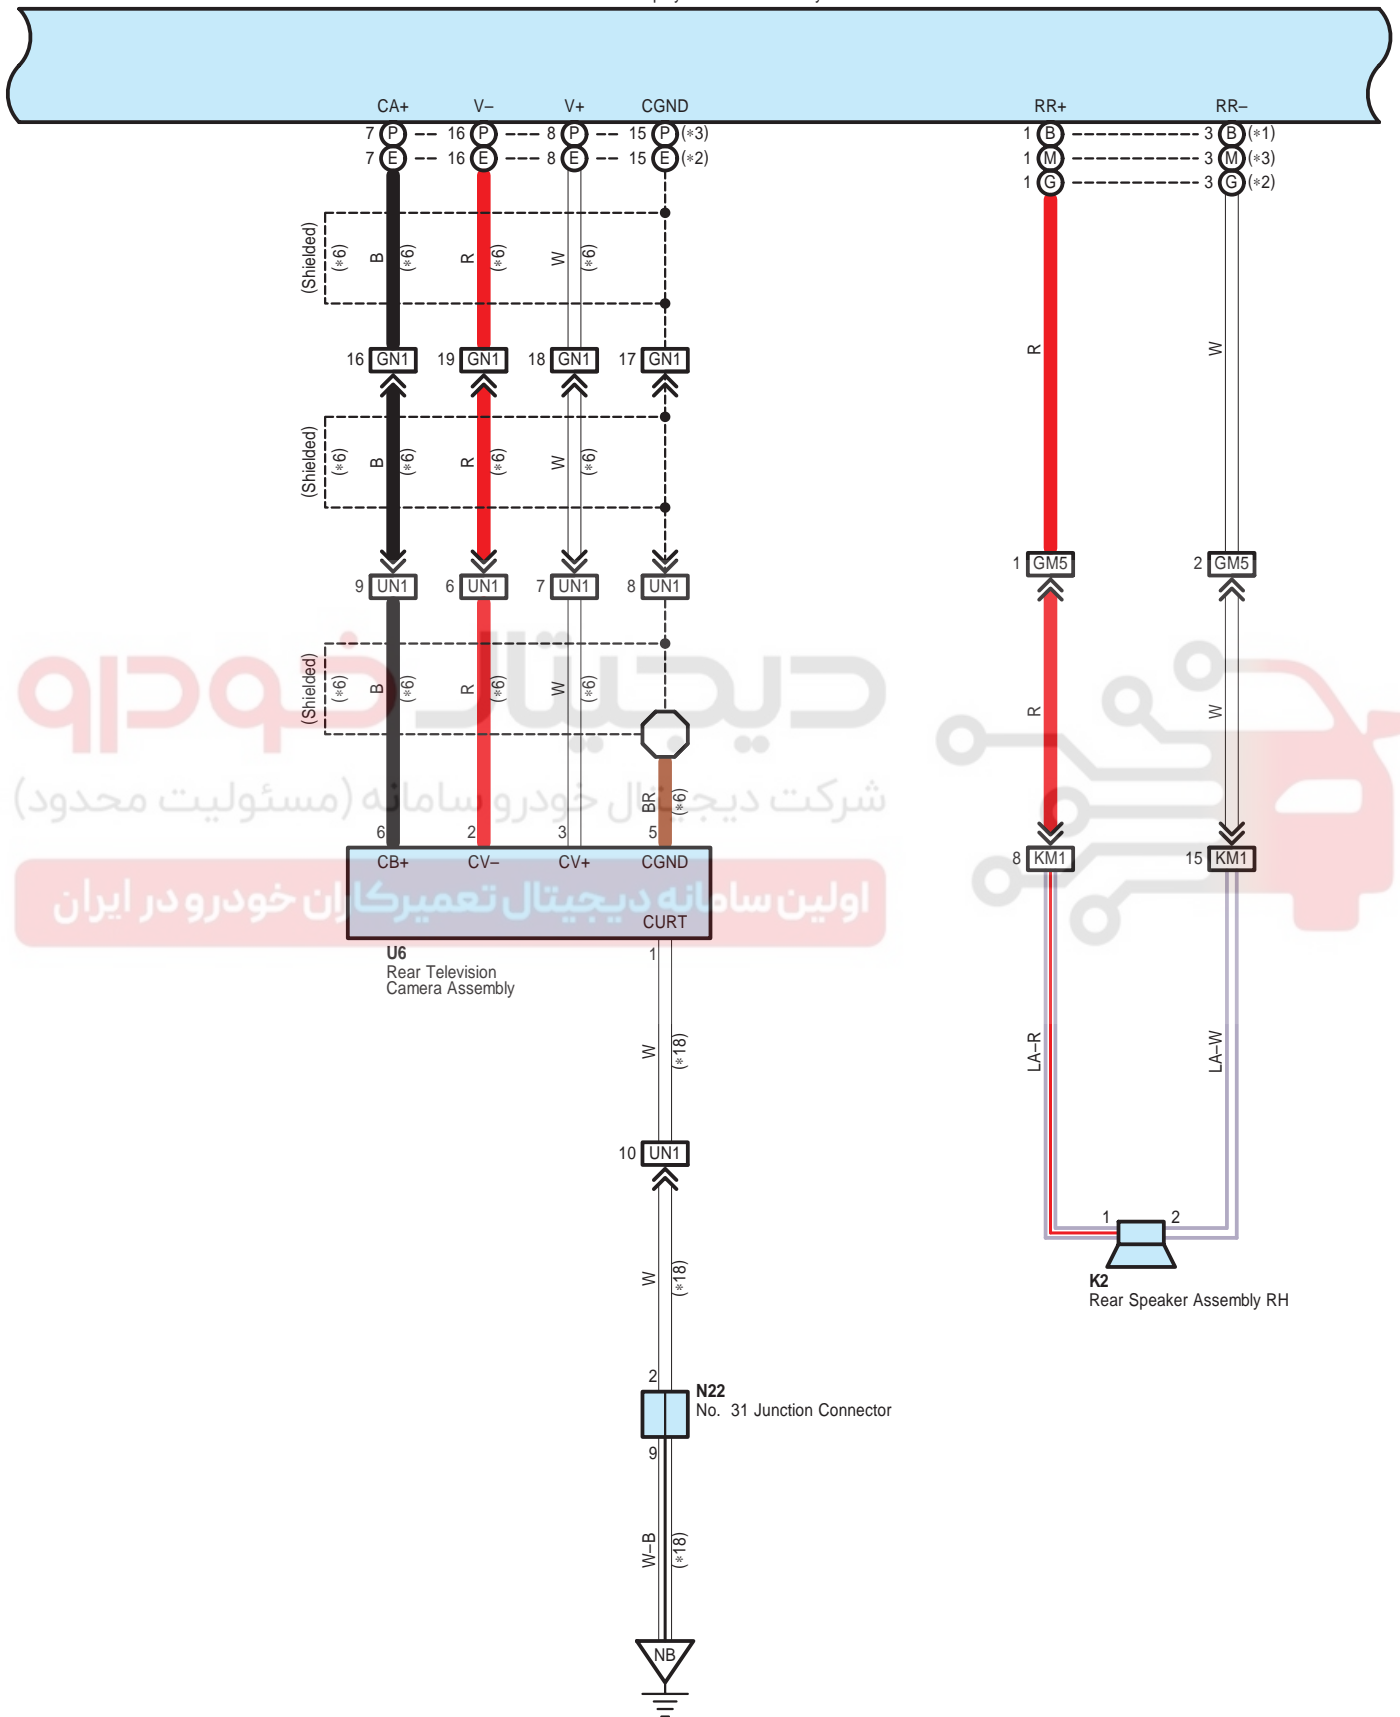

Audio System , Navigation System , Parking Assist <Back Guide Monitor or Rear View Monitor>

G46(A), G47(B), G48(C), G146(D)
Radio Receiver Assembly
G49(E), G137(F), G138(G), G139(H), G149(K)
Navigation Receiver Assembly
G141(L), G142(M), G143(N), G144(P), G150(Q)
Radio & Display Receiver Assembly

دیجیتال خودرو

شرکت دیجیتال خودرو سامانه (مسئولیت محدود)

اولین سامانه دیجیتال تعمیرکاران خودرو در ایران