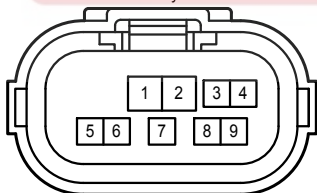

Audio System , Navigation System , Parking Assist <Back Guide Monitor or Rear View Monitor>

A 63
Gray

A 64
Black

B 35
Gray

B 36
Gray

G 8
Black

G 12
Black

G 16
Black