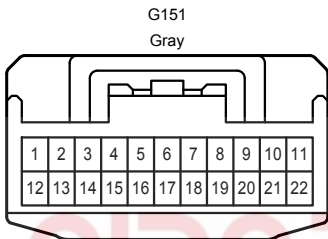

Audio System , Navigation System , Parking Assist <Back Guide Monitor or Rear View Monitor>