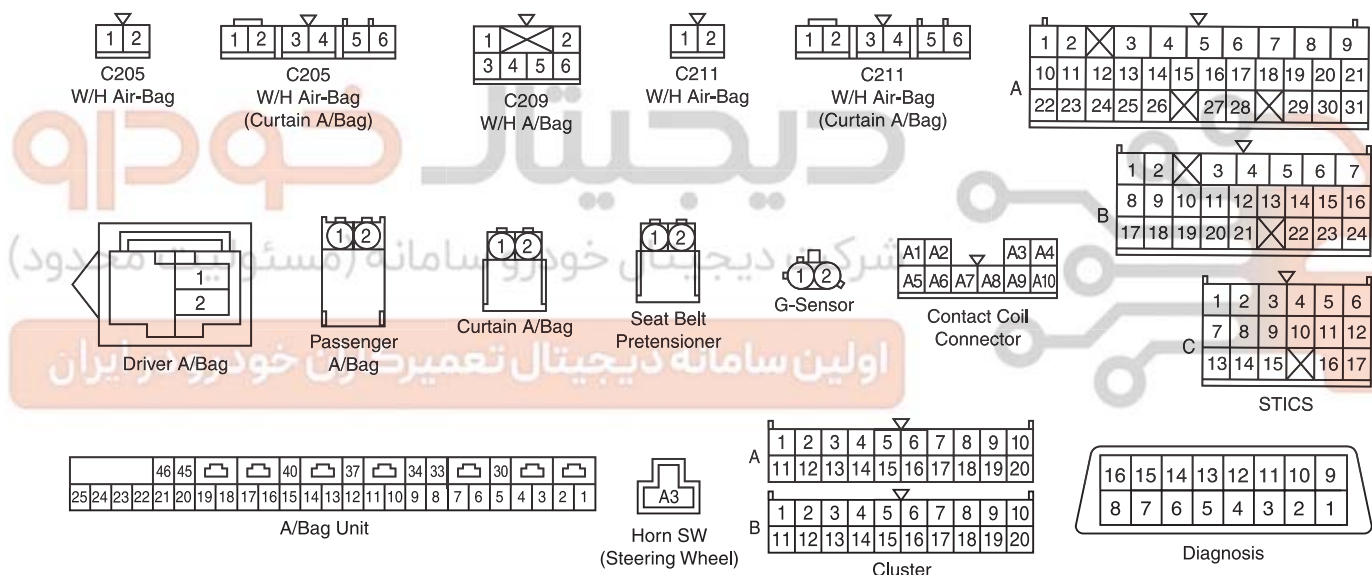

10. AIR-BAG (CURTAIN AIR-BAG) 8810

**A. CONNECTOR INFORMATION**

Connector Number (Pin Number, Color)	Connecting Wiring Harness	Connector Position	Remark
C205 (2Pin, Yellow)	W/H Main - W/H A/Bag	Driver Cowl Side C/Holder	
C205 (6Pin, Yellow)	W/H Main - W/H A/Bag	Driver Cowl Side C/Holder	Curtain A/Bag
C209 (6Pin, White)	W/H Main - W/H A/Bag	Upper the Driver Legroom	A/Bag
C211 (2Pin, Yellow)	W/H Main - W/H A/Bag	Passenger Cowl Side C/Holder	
C211 (6Pin, Yellow)	W/H Main - W/H A/Bag	Passenger Cowl Side C/Holder	Curtain A/Bag
G105	W/H Floor	RH Cowl Side PNL (Beside C114)	A/Bag
G203	W/H Main (W/H A/Bag)	Beside A/Bag Unit	A/Bag
G204	W/H Main	Backside TGS Lever Unit	

**B. CONNECTOR IDENTIFICATION SYMBOL & PIN NUMBER POSITION**

01

02

03

04

05