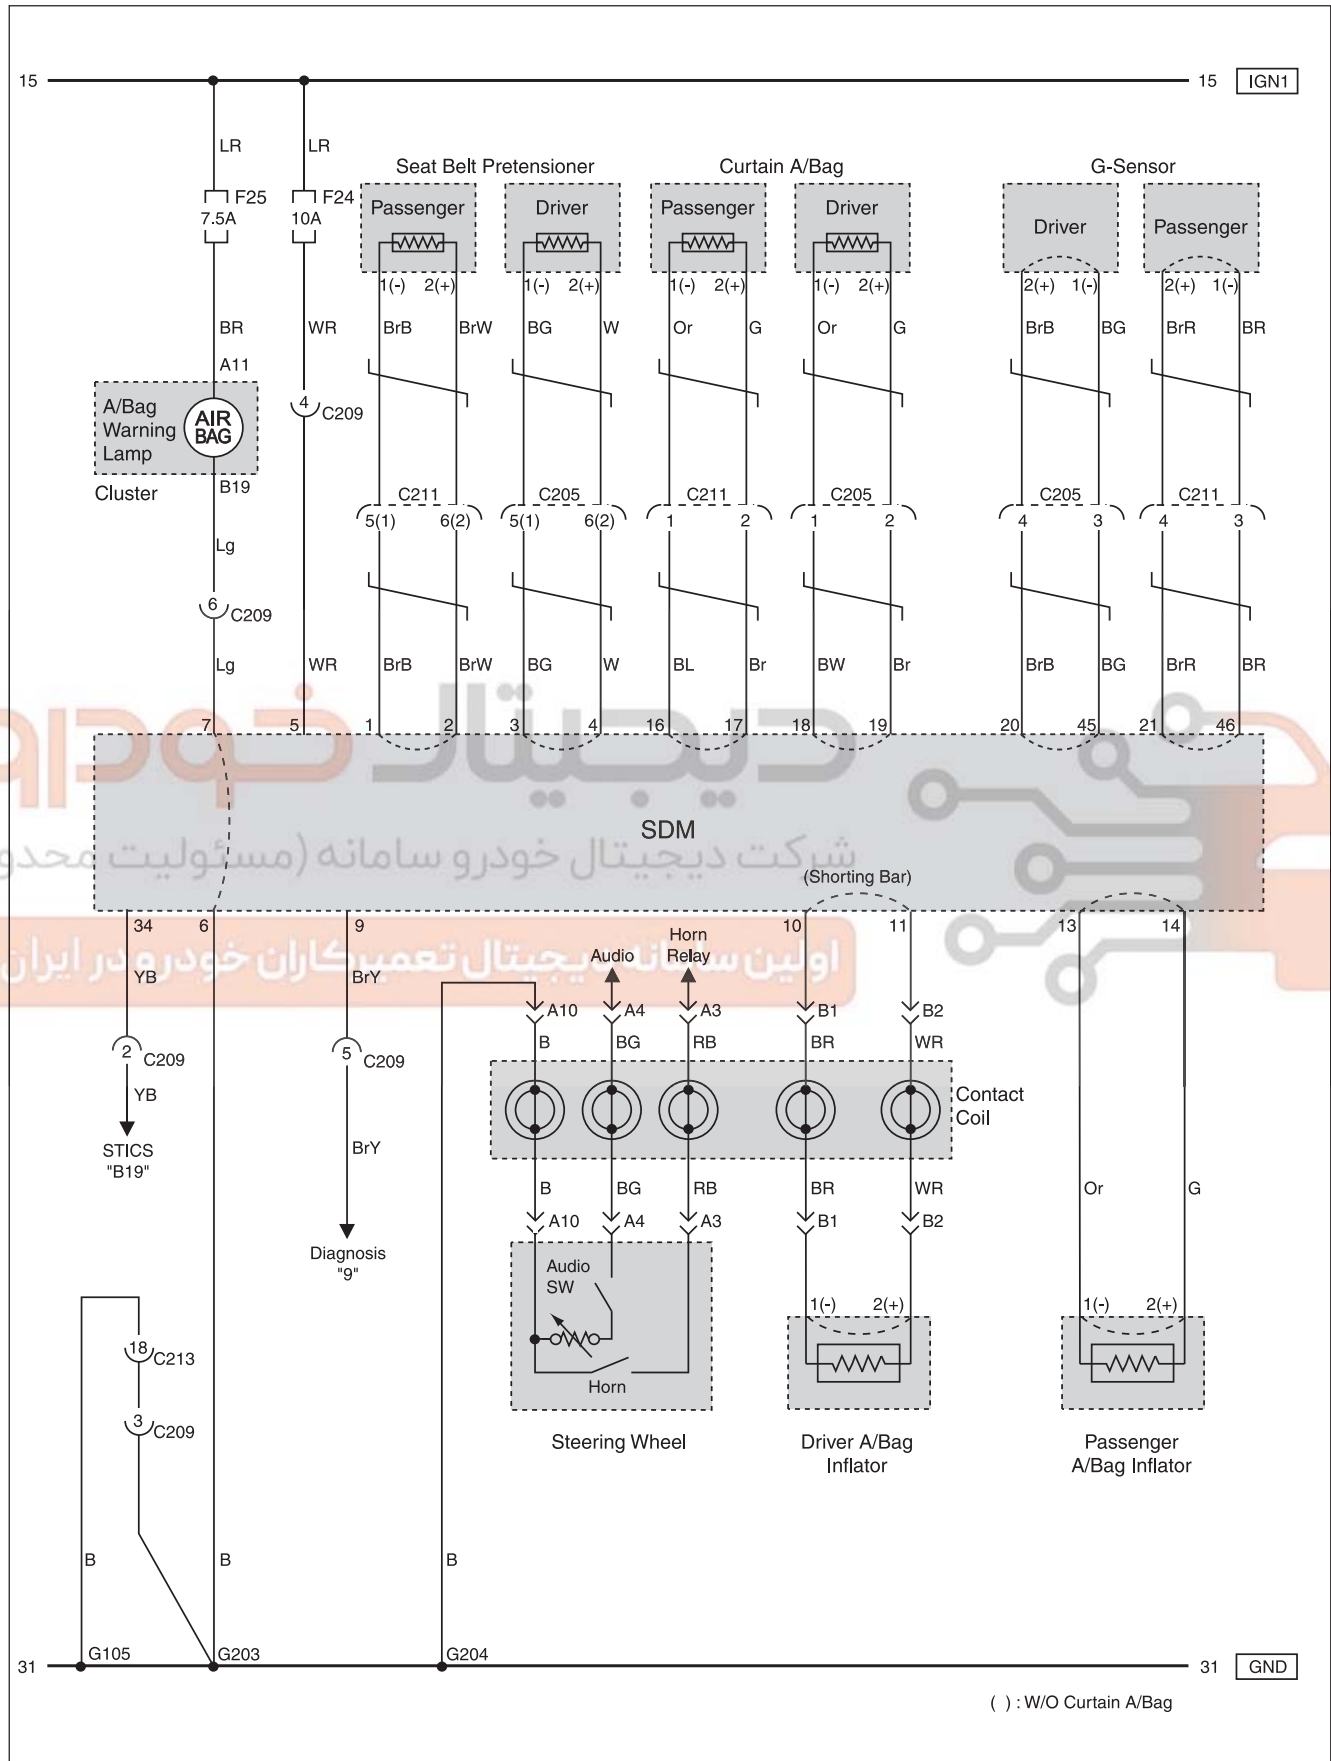

10. AIR-BAG (CURTAIN AIR-BAG) 8810

**A. CONNECTOR INFORMATION**

Connector Number (Pin Number, Color)	Connecting Wiring Harness	Connector Position	Remark
C205 (2Pin, Yellow)	W/H Main - W/H A/Bag	Driver Cowl Side C/Holder	
C205 (6Pin, Yellow)	W/H Main - W/H A/Bag	Driver Cowl Side C/Holder	Curtain A/Bag
C209 (6Pin, White)	W/H Main - W/H A/Bag	Upper the Driver Legroom	A/Bag
C211 (2Pin, Yellow)	W/H Main - W/H A/Bag	Passenger Cowl Side C/Holder	
C211 (6Pin, Yellow)	W/H Main - W/H A/Bag	Passenger Cowl Side C/Holder	Curtain A/Bag
G105	W/H Floor	RH Cowl Side PNL (Beside C114)	A/Bag
G203	W/H Main (W/H A/Bag)	Beside A/Bag Unit	A/Bag
G204	W/H Main	Backside TGS Lever Unit	

**B. CONNECTOR IDENTIFICATION SYMBOL & PIN NUMBER POSITION**

01

02

03

04

05