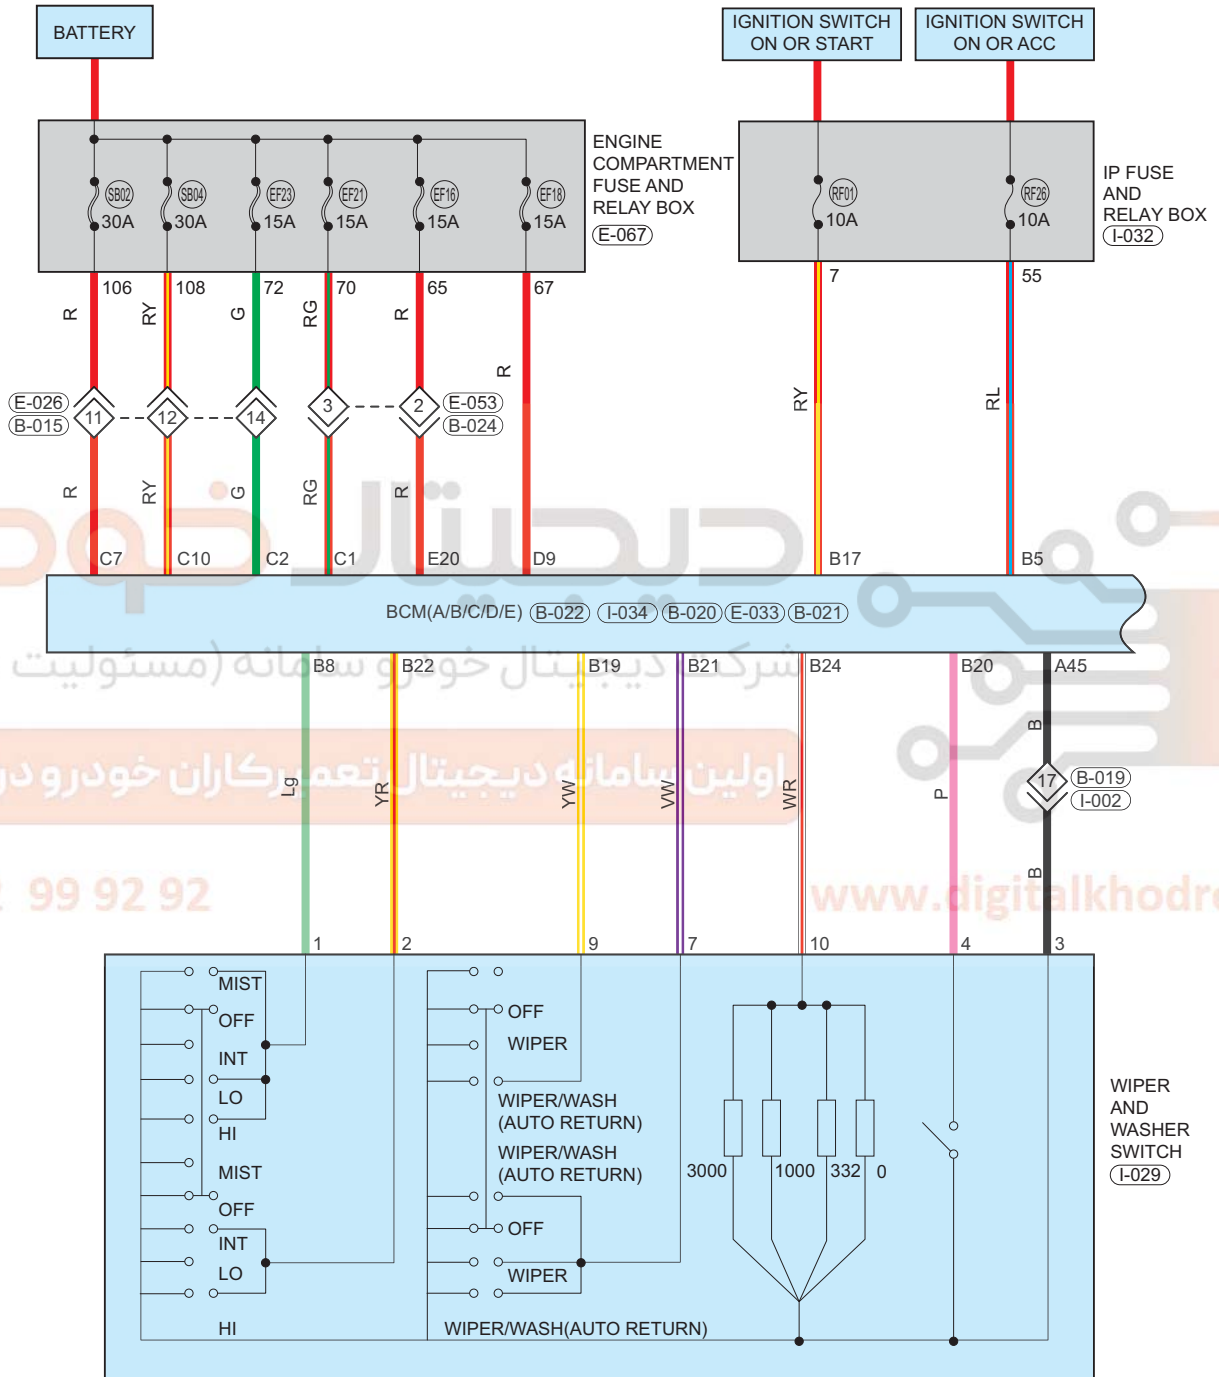

Wiper and Washer

Circuit Diagram (Page 1 of 2)

02 09

www.digitalkhodro.com

Parts Location

Connector Code	See Page	Connector Code	See Page	Connector Code	See Page
E-067	08-5 (MT) 08-7 (AT)	I-032	08-10	I-029	08-10
B-022	08-12	I-034	08-10	B-021	08-12
B-020	08-12	E-033	08-5 (MT) 08-7 (AT)		

Fuse and Relay

Fuse/Relay	See Page	Fuse and Relay Box
EF16	06-2	Engine Compartment Fuse and Relay Box
EF18	06-2	Engine Compartment Fuse and Relay Box
EF21	06-2	Engine Compartment Fuse and Relay Box
EF23	06-2	Engine Compartment Fuse and Relay Box
SB02	06-2	Engine Compartment Fuse and Relay Box
SB04	06-2	Engine Compartment Fuse and Relay Box
RF01	06-10	IP Fuse and Relay Box
RF26	06-10	IP Fuse and Relay Box

Location of Junction Connector

Connector Code	See Page	Connector Code	See Page	Connector Code	See Page
E-026, B-015	08-5, 08-12 (MT) 08-7, 08-12 (AT)	E-053, B-024	08-5, 08-12 (MT) 08-7, 08-12 (AT)	B-019, I-002	08-12, 08-10

Form of Connector

Connector Code	See Page	Connector Code	See Page	Connector Code	See Page
E-067	12-6	I-032	12-9	I-029	12-8
B-022	12-11	I-034	12-9	B-021	12-11
B-020	12-11	E-033	12-3	E-026, B-015	12-3
E-053, B-024	12-5	B-019, I-002	12-11		