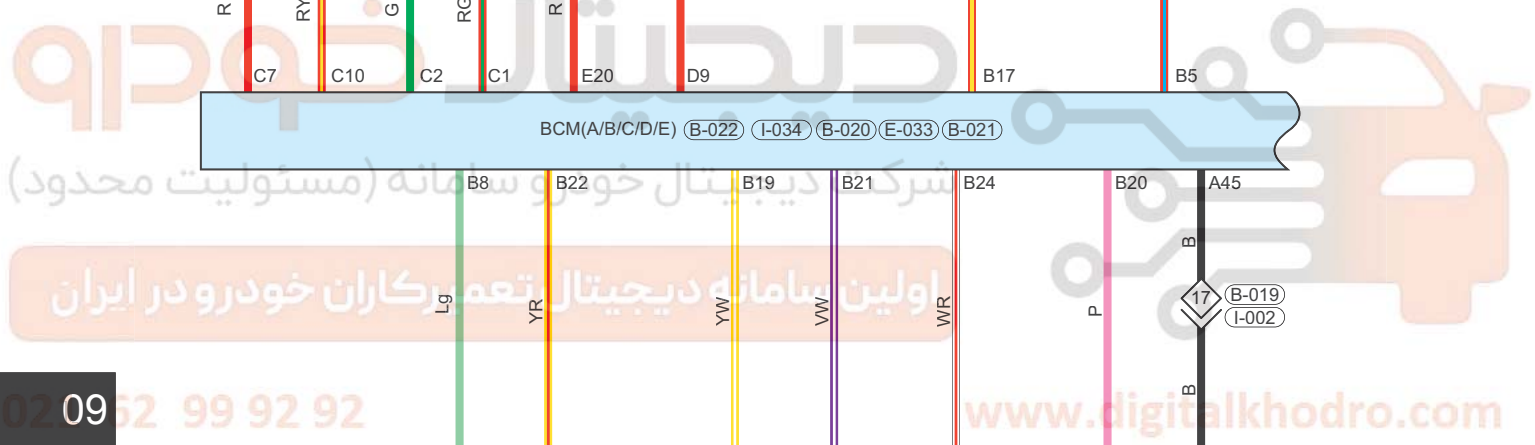

Wiper and Washer

Circuit Diagram (Page 1 of 2)

02 09

www.digitalkhodro.com

Parts Location

Connector Code	See Page	Connector Code	See Page	Connector Code	See Page
E-067	08-5 (MT) 08-7 (AT)	I-032	08-10	I-029	08-10
B-022	08-12	I-034	08-10	B-021	08-12
B-020	08-12	E-033	08-5 (MT) 08-7 (AT)		

Location of Junction Connector

Connector Code	See Page	Connector Code	See Page	Connector Code	See Page
E-026, B-015	08-5, 08-12 (MT) 08-7, 08-12 (AT)	E-053, B-024	08-5, 08-12 (MT) 08-7, 08-12 (AT)	B-019, I-002	08-12, 08-10