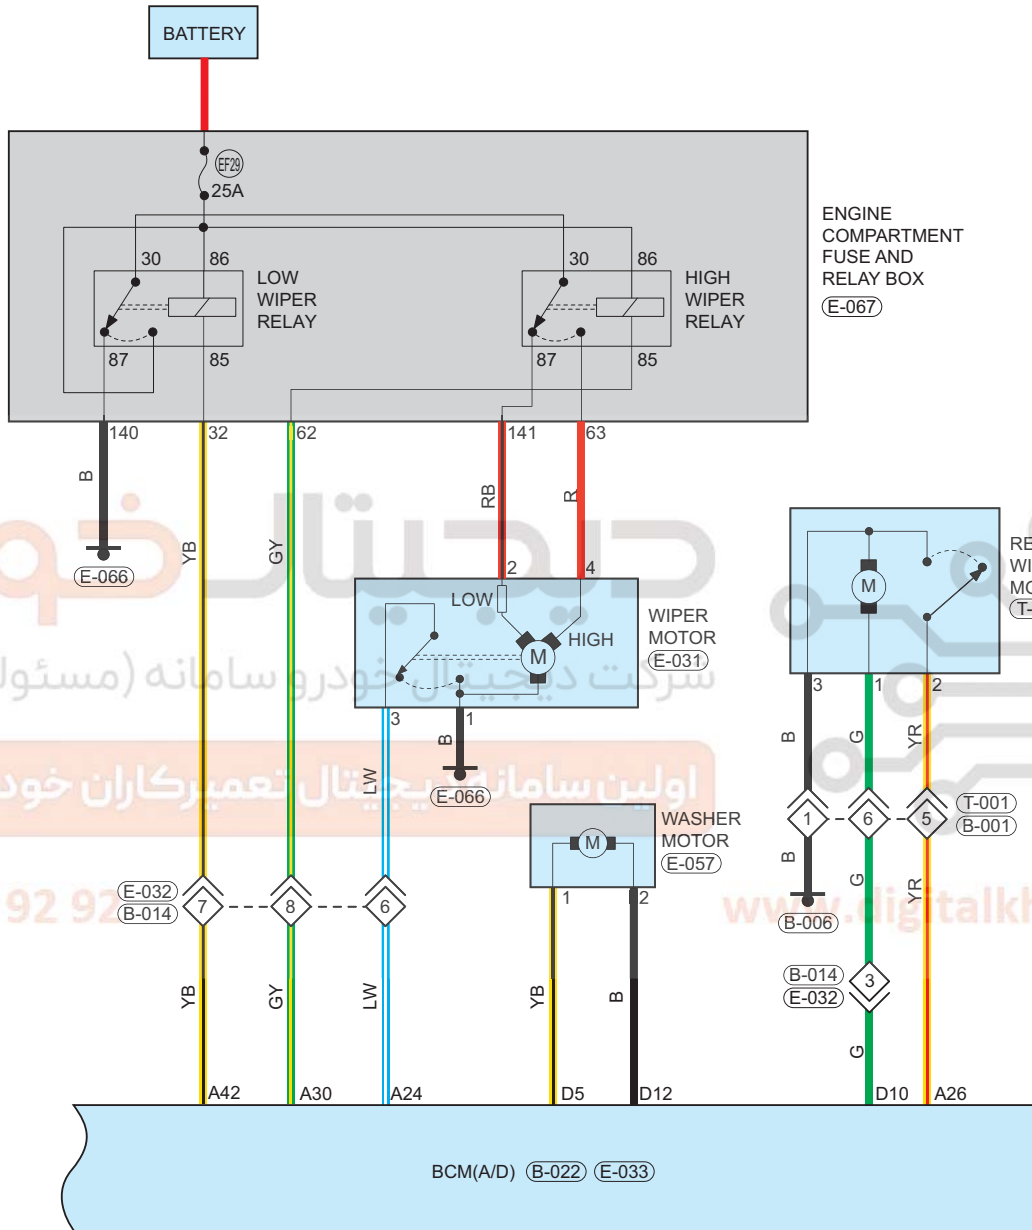

Parts Location

Connector Code	See Page	Connector Code	See Page	Connector Code	See Page
E-067	08-5 (MT) 08-7 (AT)	I-032	08-10	I-029	08-10
B-022	08-12	I-034	08-10	B-021	08-12
B-020	08-12	E-033	08-5 (MT) 08-7 (AT)		

Fuse and Relay

Fuse/Relay	See Page	Fuse and Relay Box
EF16	06-2	Engine Compartment Fuse and Relay Box
EF18	06-2	Engine Compartment Fuse and Relay Box
EF21	06-2	Engine Compartment Fuse and Relay Box
EF23	06-2	Engine Compartment Fuse and Relay Box
SB02	06-2	Engine Compartment Fuse and Relay Box
SB04	06-2	Engine Compartment Fuse and Relay Box
RF01	06-10	IP Fuse and Relay Box
RF26	06-10	IP Fuse and Relay Box

Location of Junction Connector

Connector Code	See Page	Connector Code	See Page	Connector Code	See Page
E-026, B-015	08-5, 08-12 (MT) 08-7, 08-12 (AT)	E-053, B-024	08-5, 08-12 (MT) 08-7, 08-12 (AT)	B-019, I-002	08-12, 08-10

Form of Connector

Connector Code	See Page	Connector Code	See Page	Connector Code	See Page
E-067	12-6	I-032	12-9	I-029	12-8
B-022	12-11	I-034	12-9	B-021	12-11
B-020	12-11	E-033	12-3	E-026, B-015	12-3
E-053, B-024	12-5	B-019, I-002	12-11		

Circuit Diagram (Page 2 of 2)

دیجیتال خودرو (مسئولیت محدود)
شرکت دیجیتال خودرو سامانه (مسئولیت محدود)
اولین سامانه دیجیتال تعمیرکاران خودرو در ایران
www.digitalkhodro.com

02 09

EA13T090580