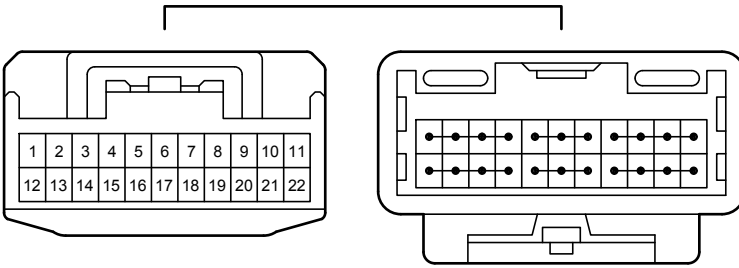

G168
White

90980-12422

G170
Black

90980-12912

Dynamic Radar Cruise Control (RHD) (2AR-FE) (From Oct. 2015 Production)

G173
Blue

90980-12372

G174
White