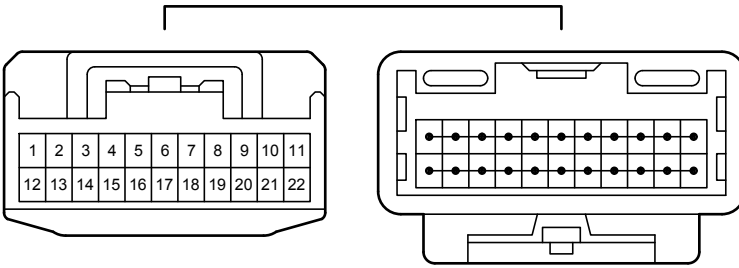

90980-12A58

G188
Gray

90980-12372

G189
Gray

90980-12372

Dynamic Radar Cruise Control (RHD) (2AR-FE) (From Oct. 2015 Production)

G193
Blue

90980-12372