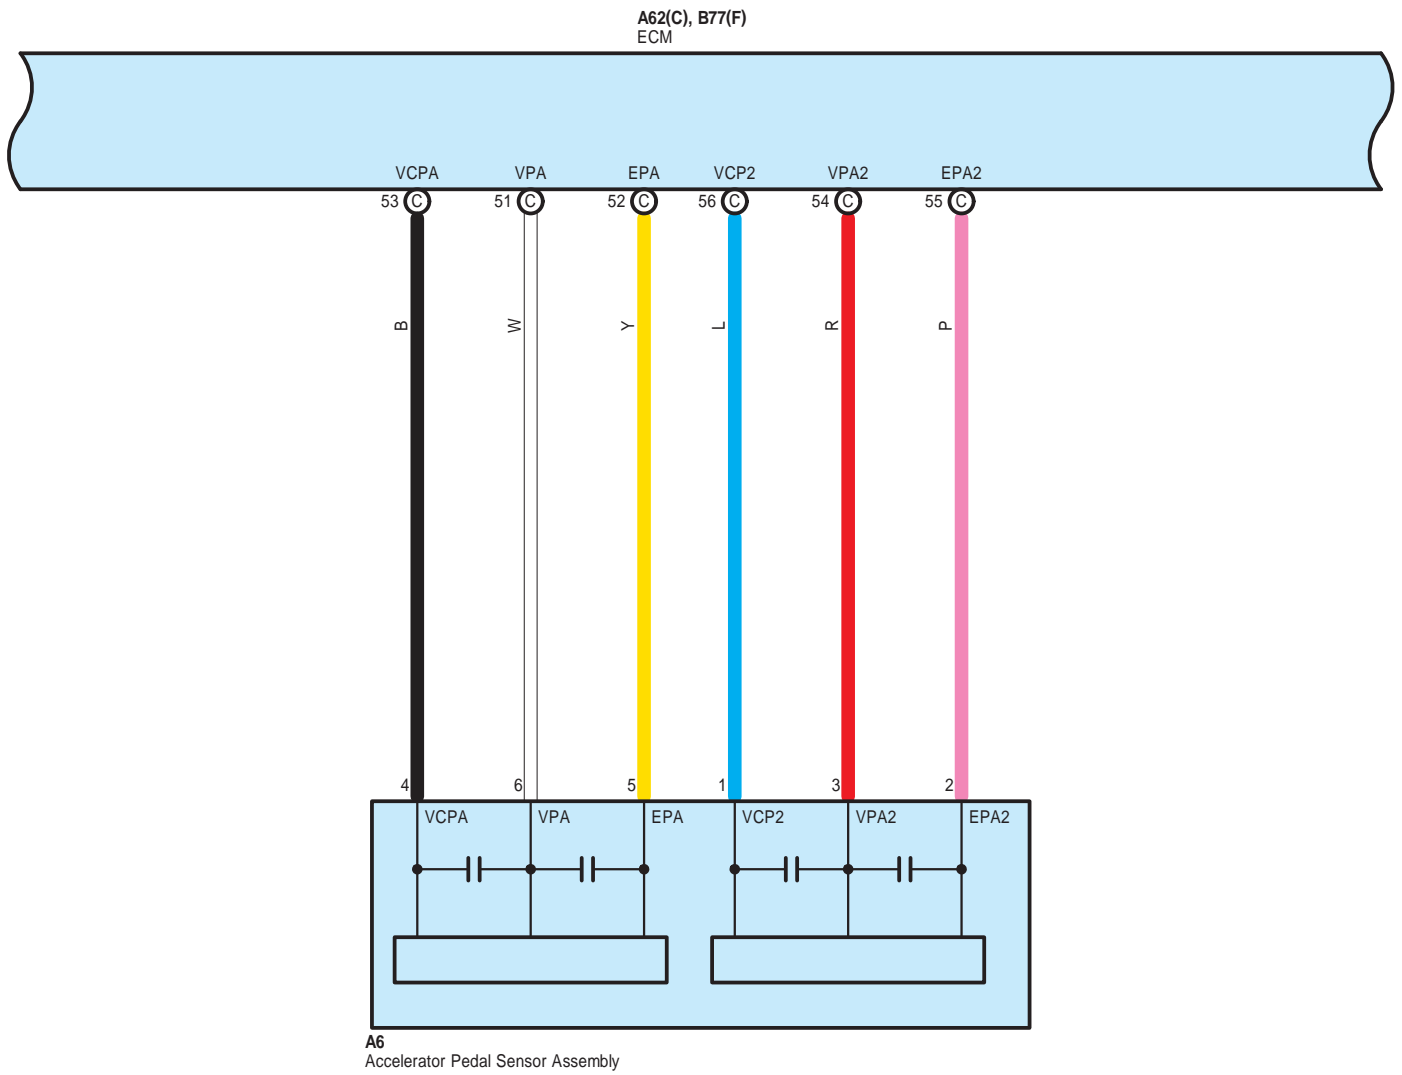

Dynamic Radar Cruise Control (RHD) (2AR-FE) (From Oct. 2015 Production)

Dynamic Radar Cruise Control (RHD) (2AR-FE) (From Oct. 2015 Production)

A62(C), B77(F)
ECM

Dynamic Radar Cruise Control (RHD) (2AR-FE) (From Oct. 2015 Production)