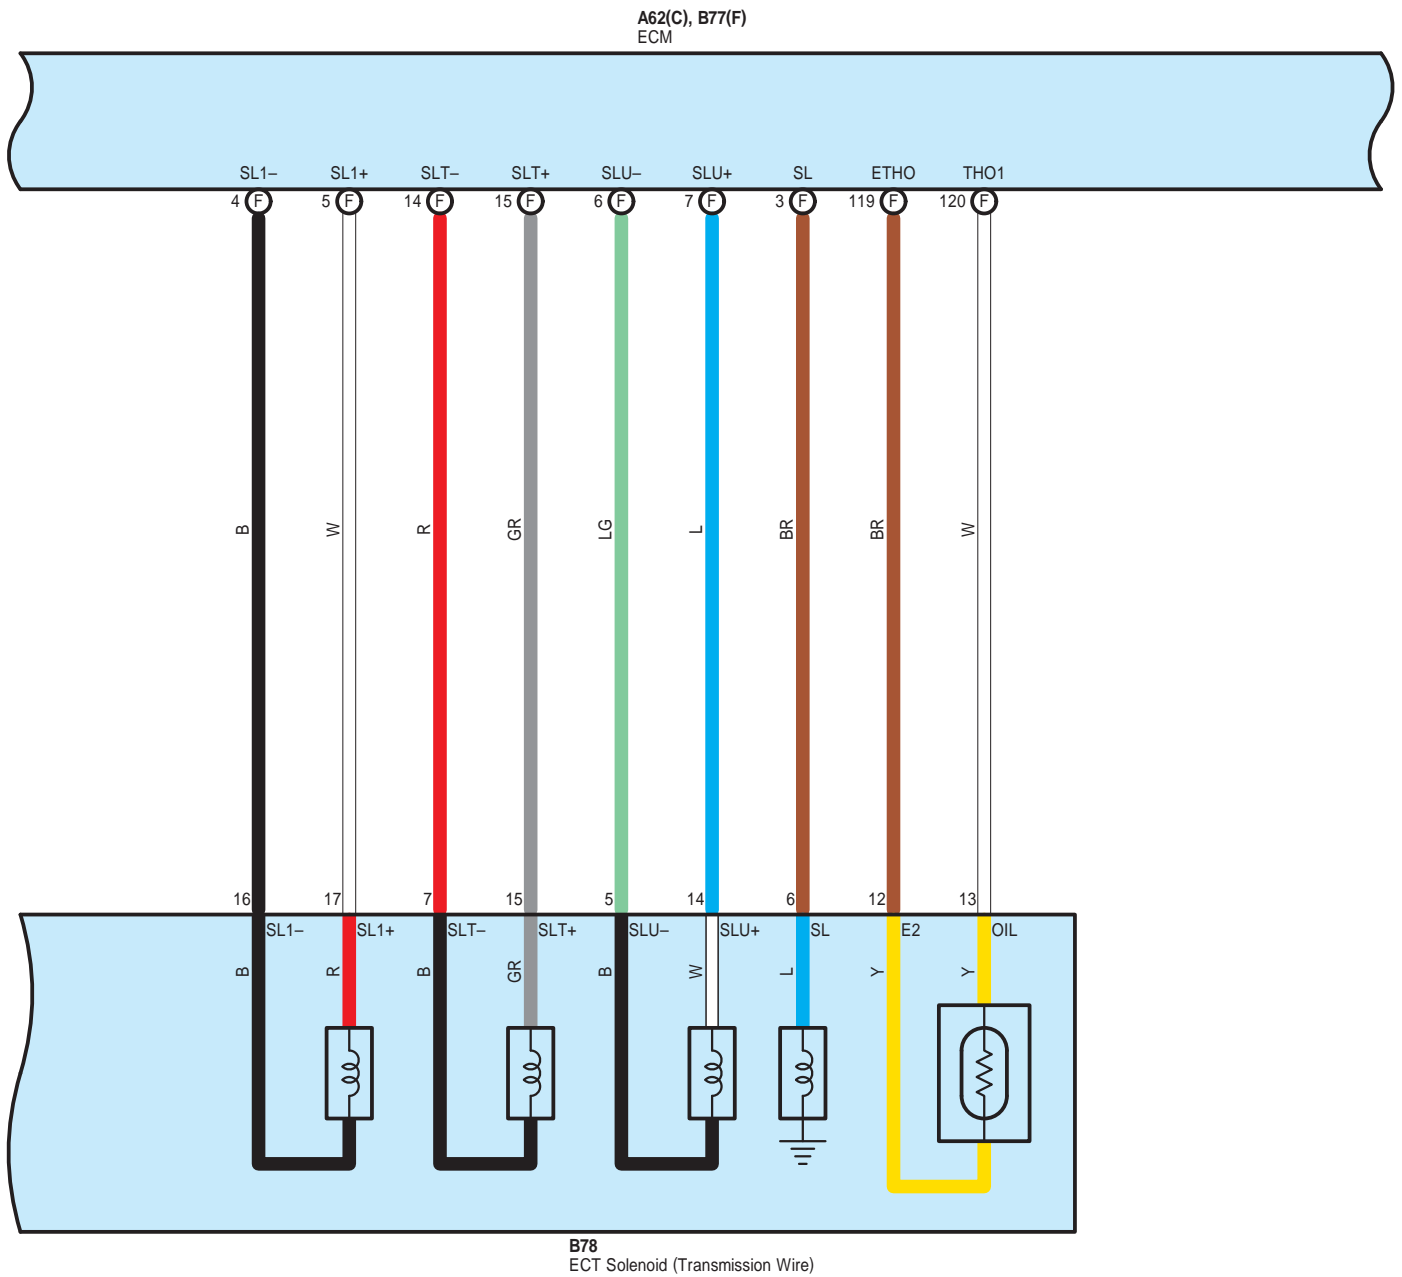

Dynamic Radar Cruise Control (RHD) (2AR-FE) (From Oct. 2015 Production)