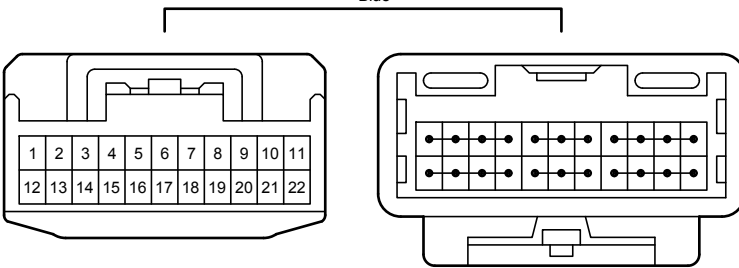

Dynamic Radar Cruise Control (RHD) (2AR-FE) (From Oct. 2015 Production)

Dynamic Radar Cruise Control (RHD) (2AR-FE) (From Oct. 2015 Production)

G107
Gray

90980-12372

G112
Gray

90980-12372

G113
Blue

90980-12372