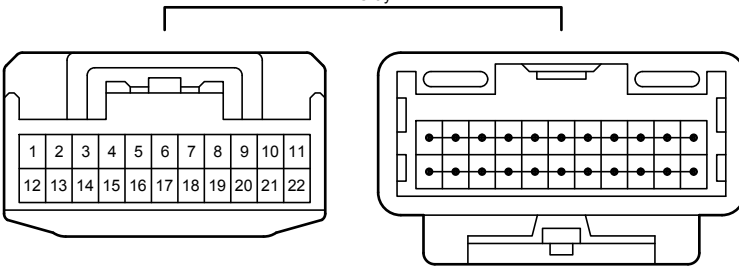

G188
Gray

90980-12372