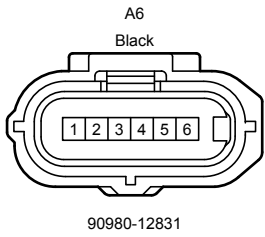

Dynamic Radar Cruise Control (RHD) (2AR-FE) (From Oct. 2015 Production)