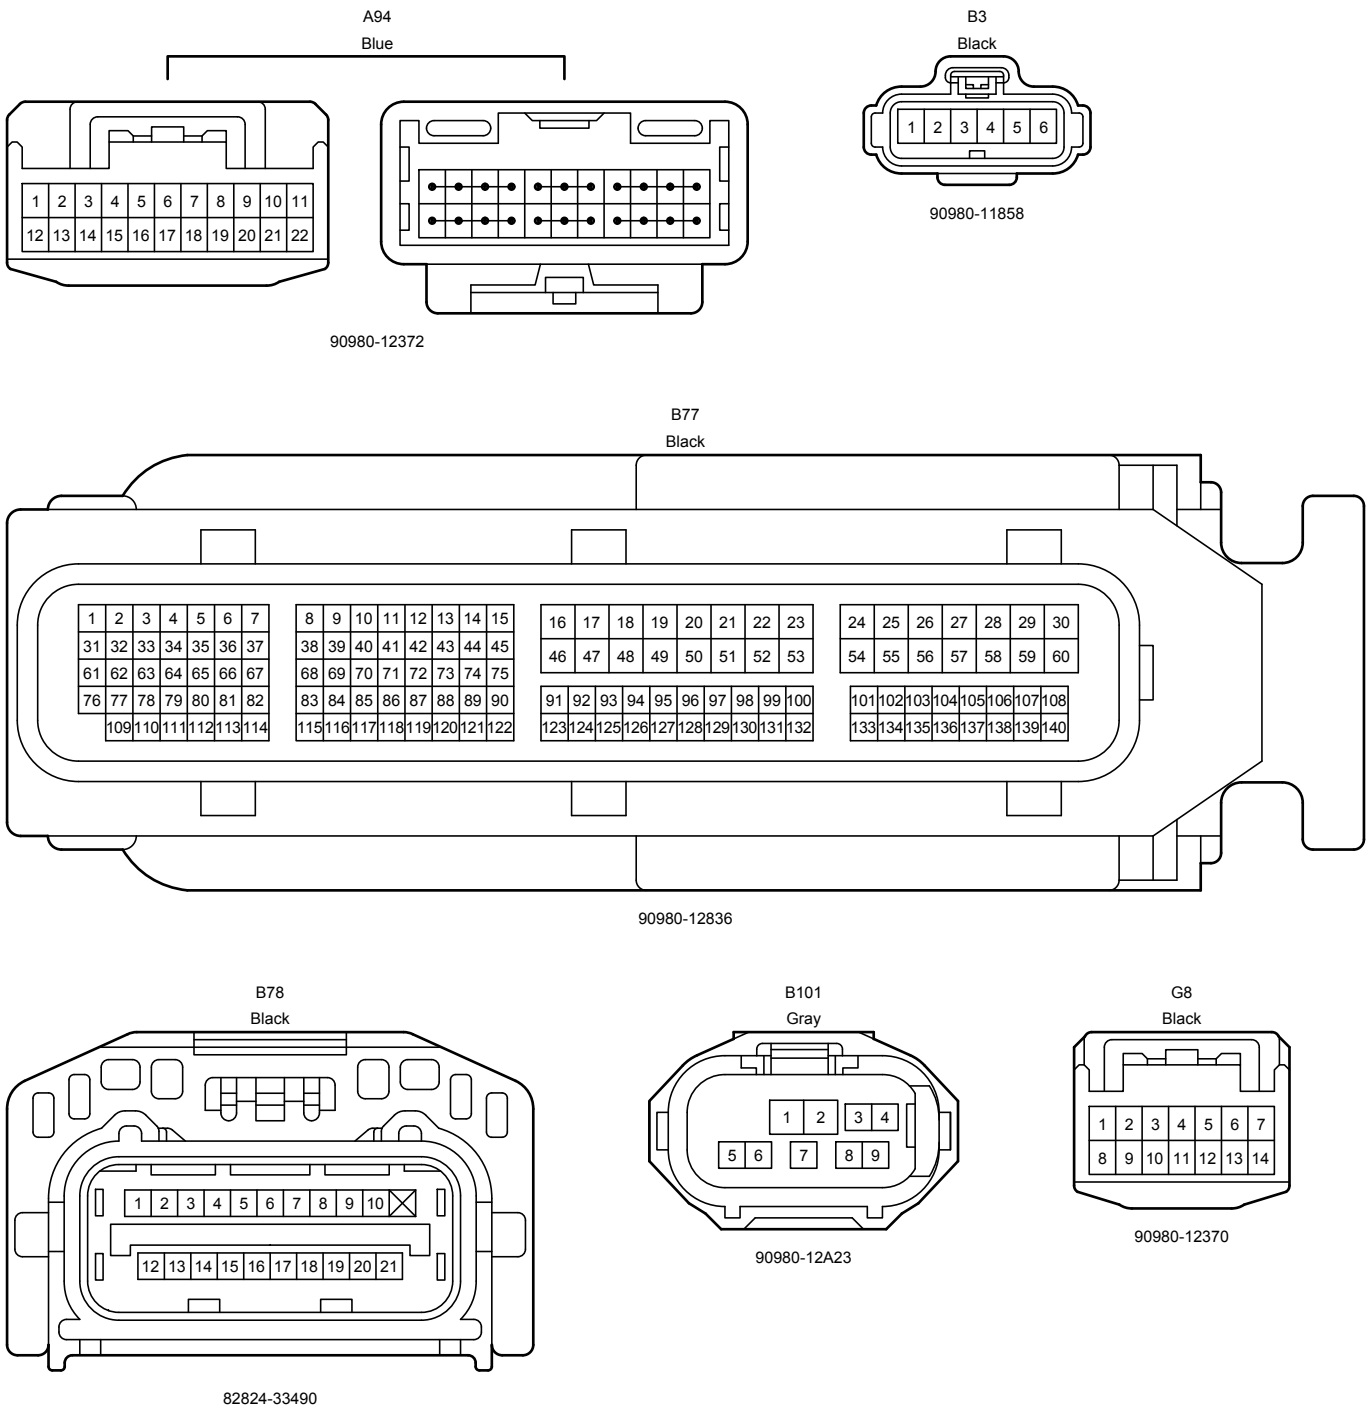

Dynamic Radar Cruise Control (RHD) (2AR-FE) (From Oct. 2015 Production)