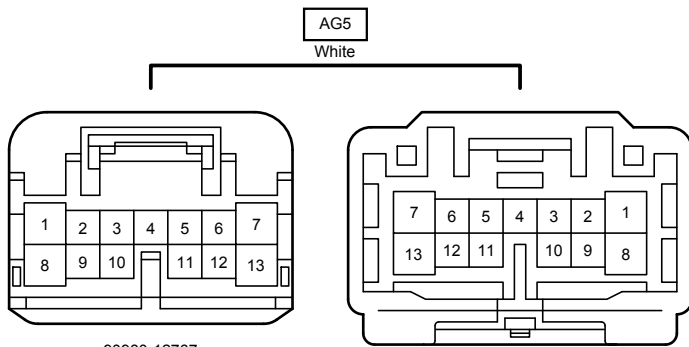

90980-12770

90980-12767