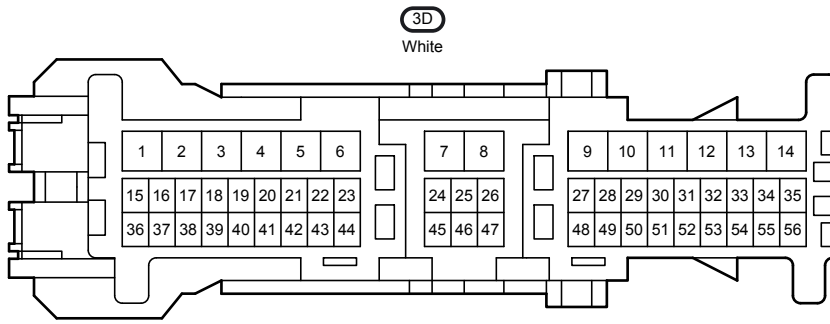

z4
White

90980-12360

3B
White

90980-12A15

3C
White

90980-12887

Dynamic Radar Cruise Control (RHD) (2AR-FE) (From Oct. 2015 Production)

90980-12890