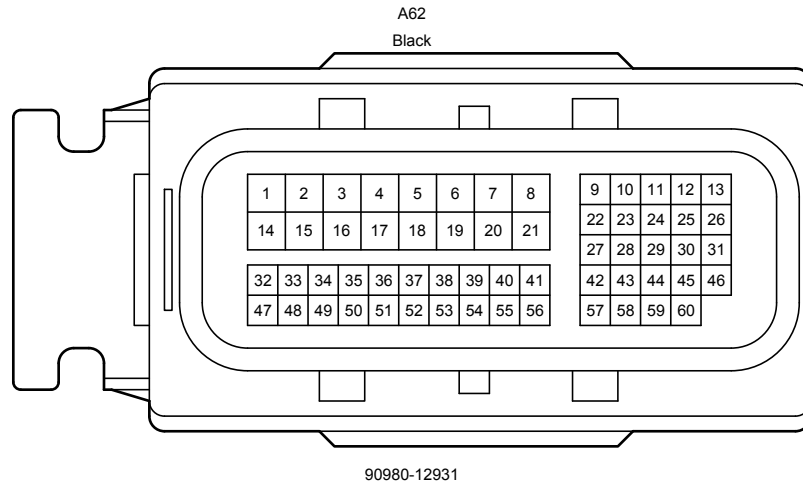

Dynamic Radar Cruise Control (RHD) (2AR-FE) (From Oct. 2015 Production)