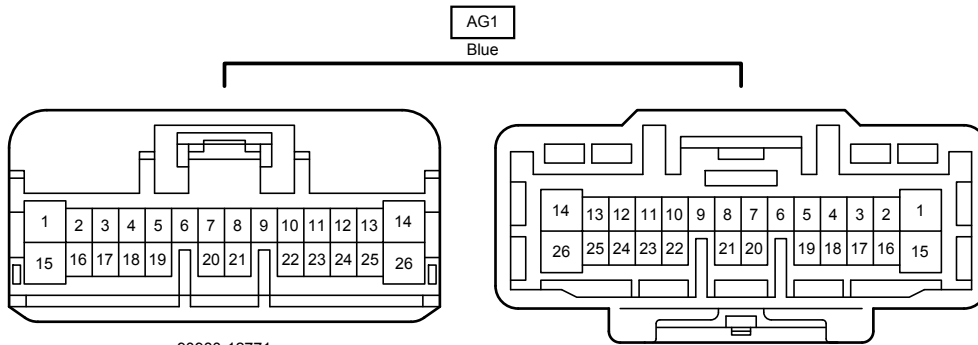

z4
White

90980-12360

3B
White

90980-12A15

3C
White

90980-12887

Dynamic Radar Cruise Control (RHD) (2AR-FE) (From Oct. 2015 Production)

90980-12890