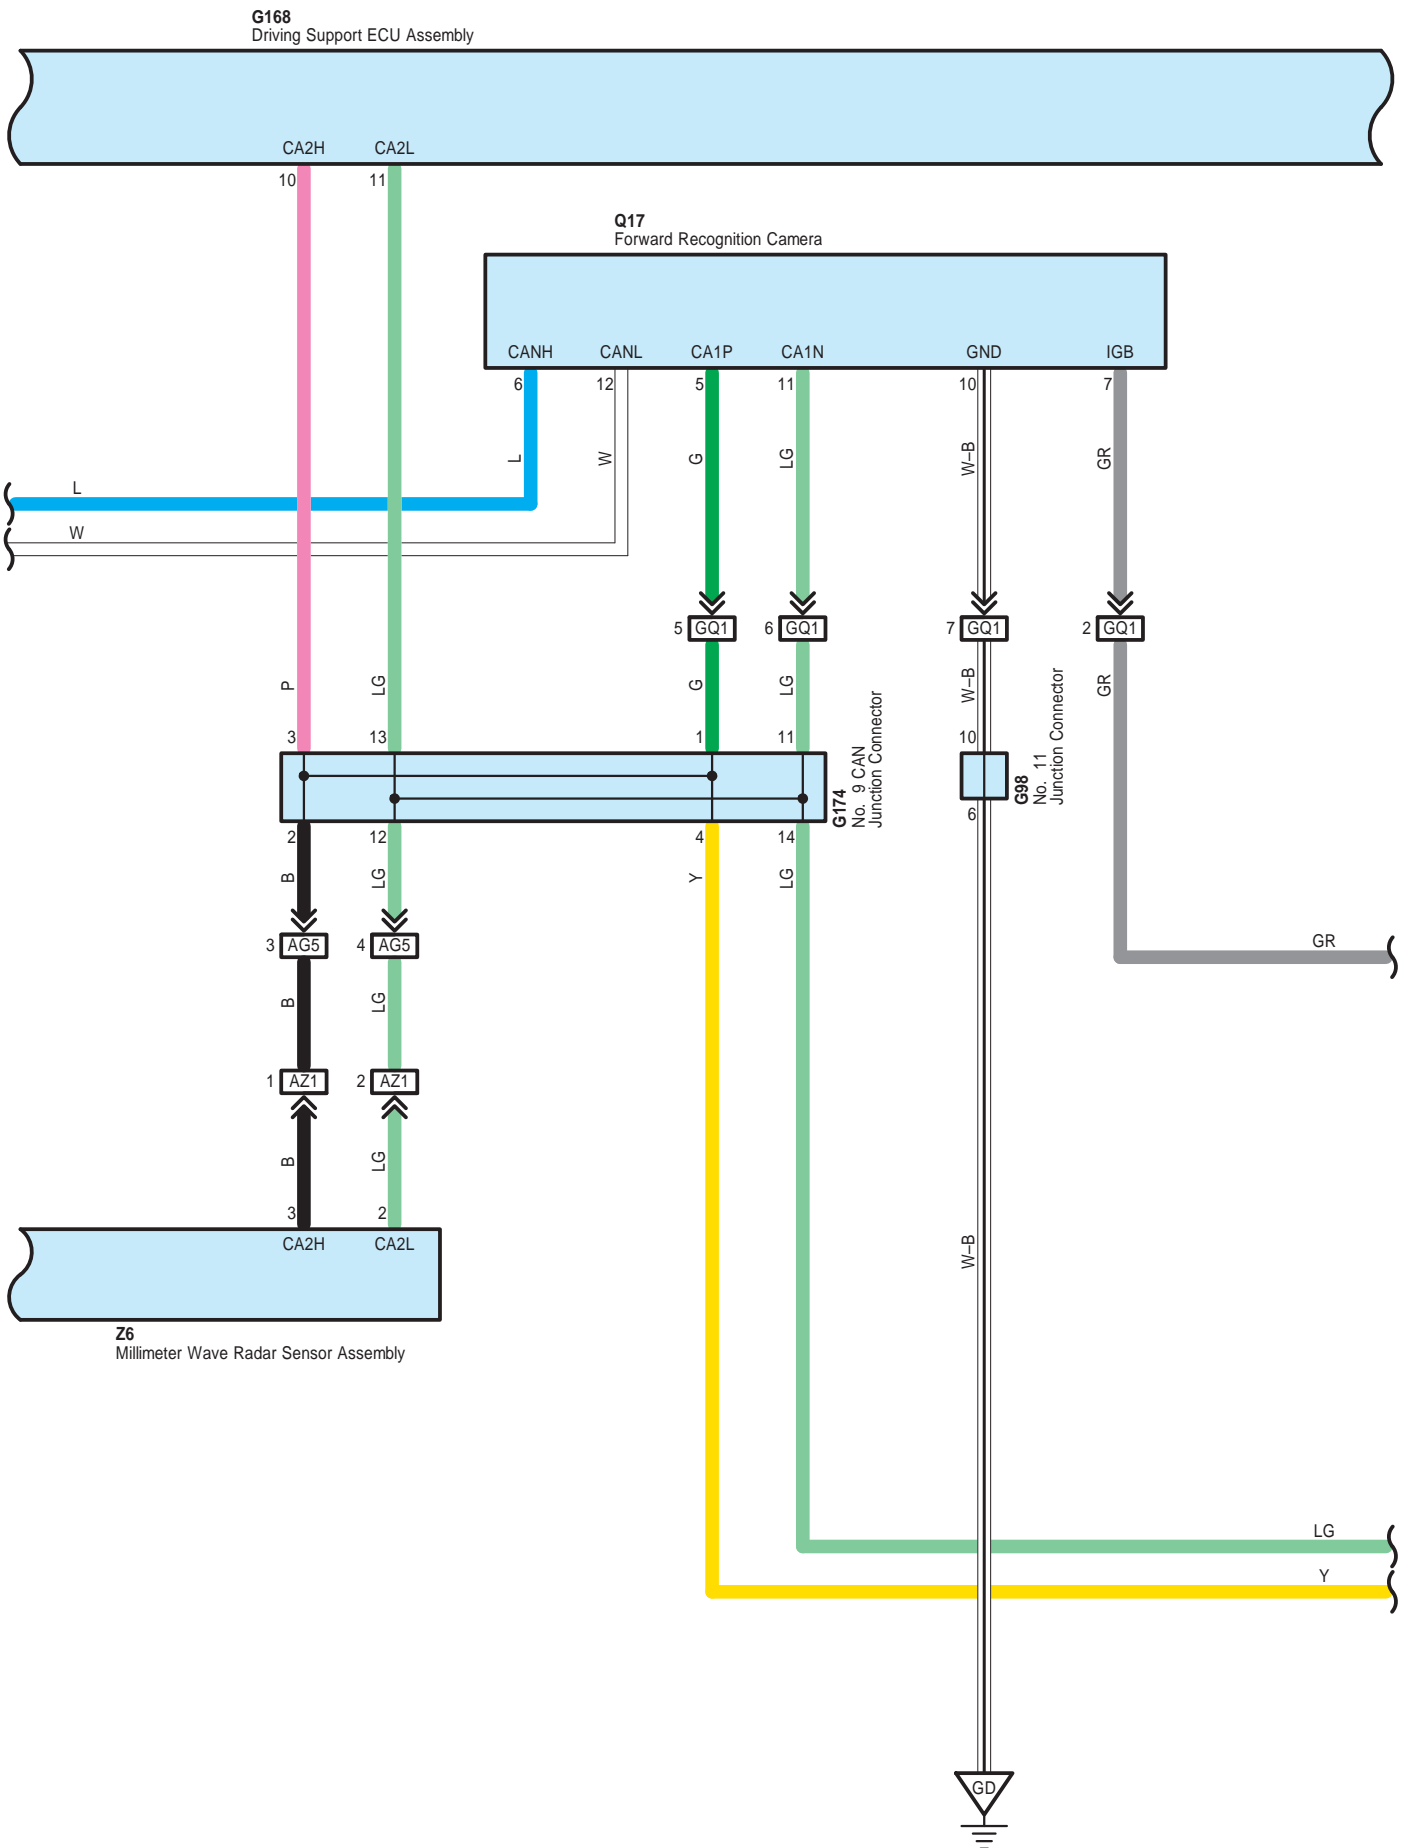

Dynamic Radar Cruise Control (RHD) (2AR-FE) (From Oct. 2015 Production)

Dynamic Radar Cruise Control (RHD) (2AR-FE) (From Oct. 2015 Production)

Dynamic Radar Cruise Control (RHD) (2AR-FE) (From Oct. 2015 Production)

Dynamic Radar Cruise Control (RHD) (2AR-FE) (From Oct. 2015 Production)

Dynamic Radar Cruise Control (RHD) (2AR-FE) (From Oct. 2015 Production)

A62(C), B77(F)
ECM

Dynamic Radar Cruise Control (RHD) (2AR-FE) (From Oct. 2015 Production)