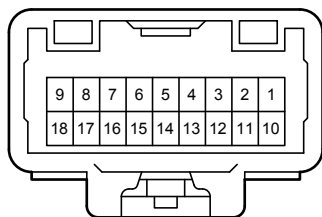

Dynamic Radar Cruise Control (RHD) (2AR-FE) (From Oct. 2015 Production)

AG14

Gray

90980-12412

90980-12411

AZ1

Black

90980-12326

90980-12716

BA1

Blue

90980-12370

90980-12369

BA3

Gray

90980-12735

90980-12734

GQ1

White

90980-12741

90980-12740