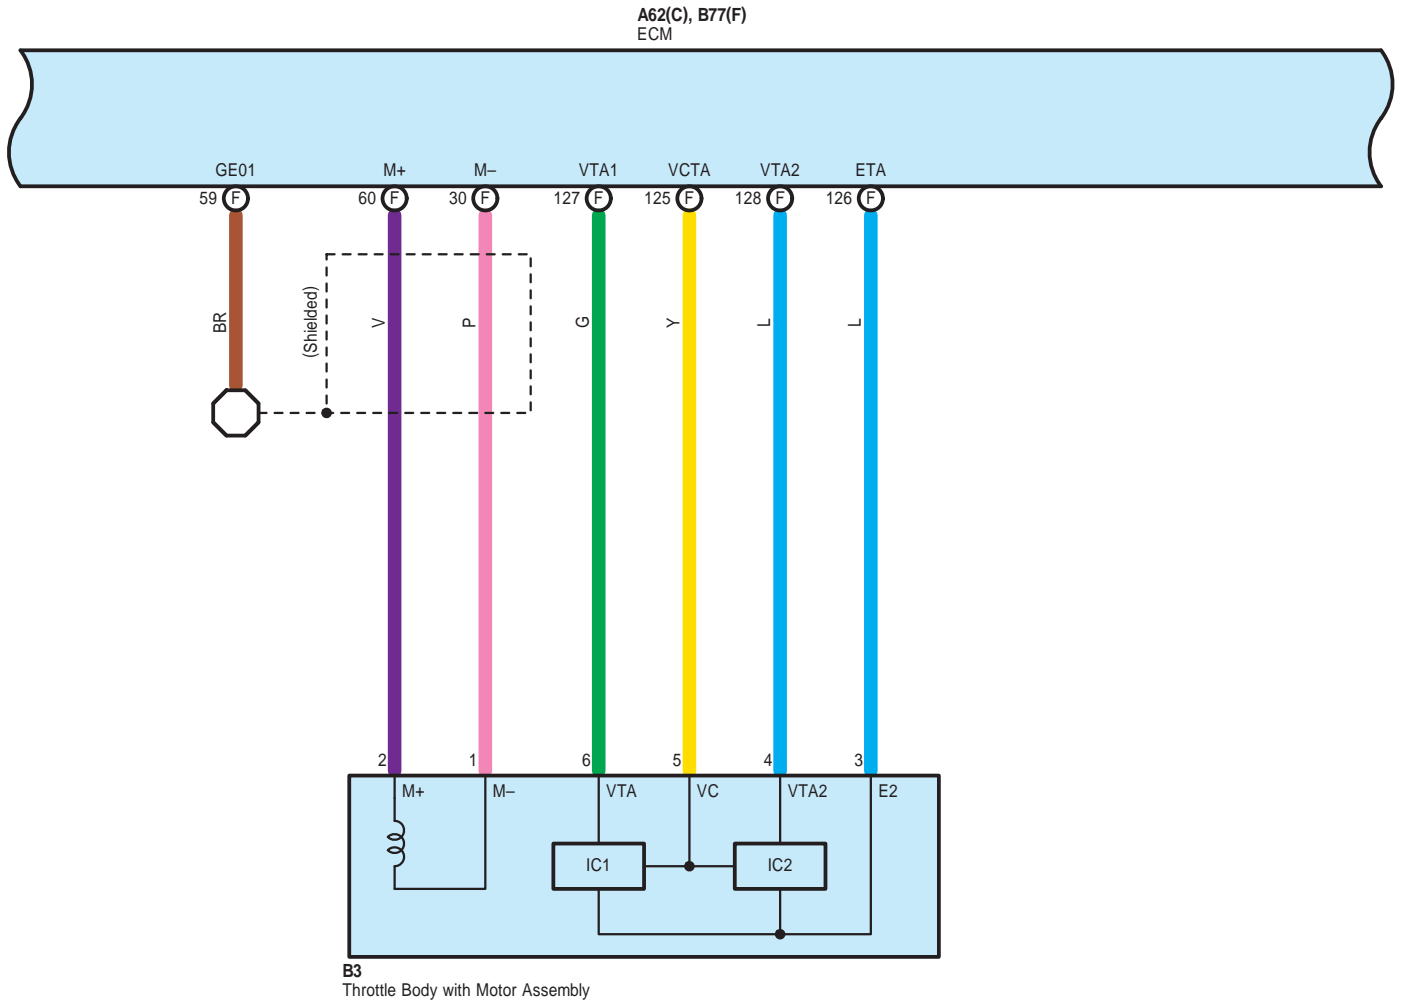

Dynamic Radar Cruise Control (RHD) (2AR-FE) (From Oct. 2015 Production)