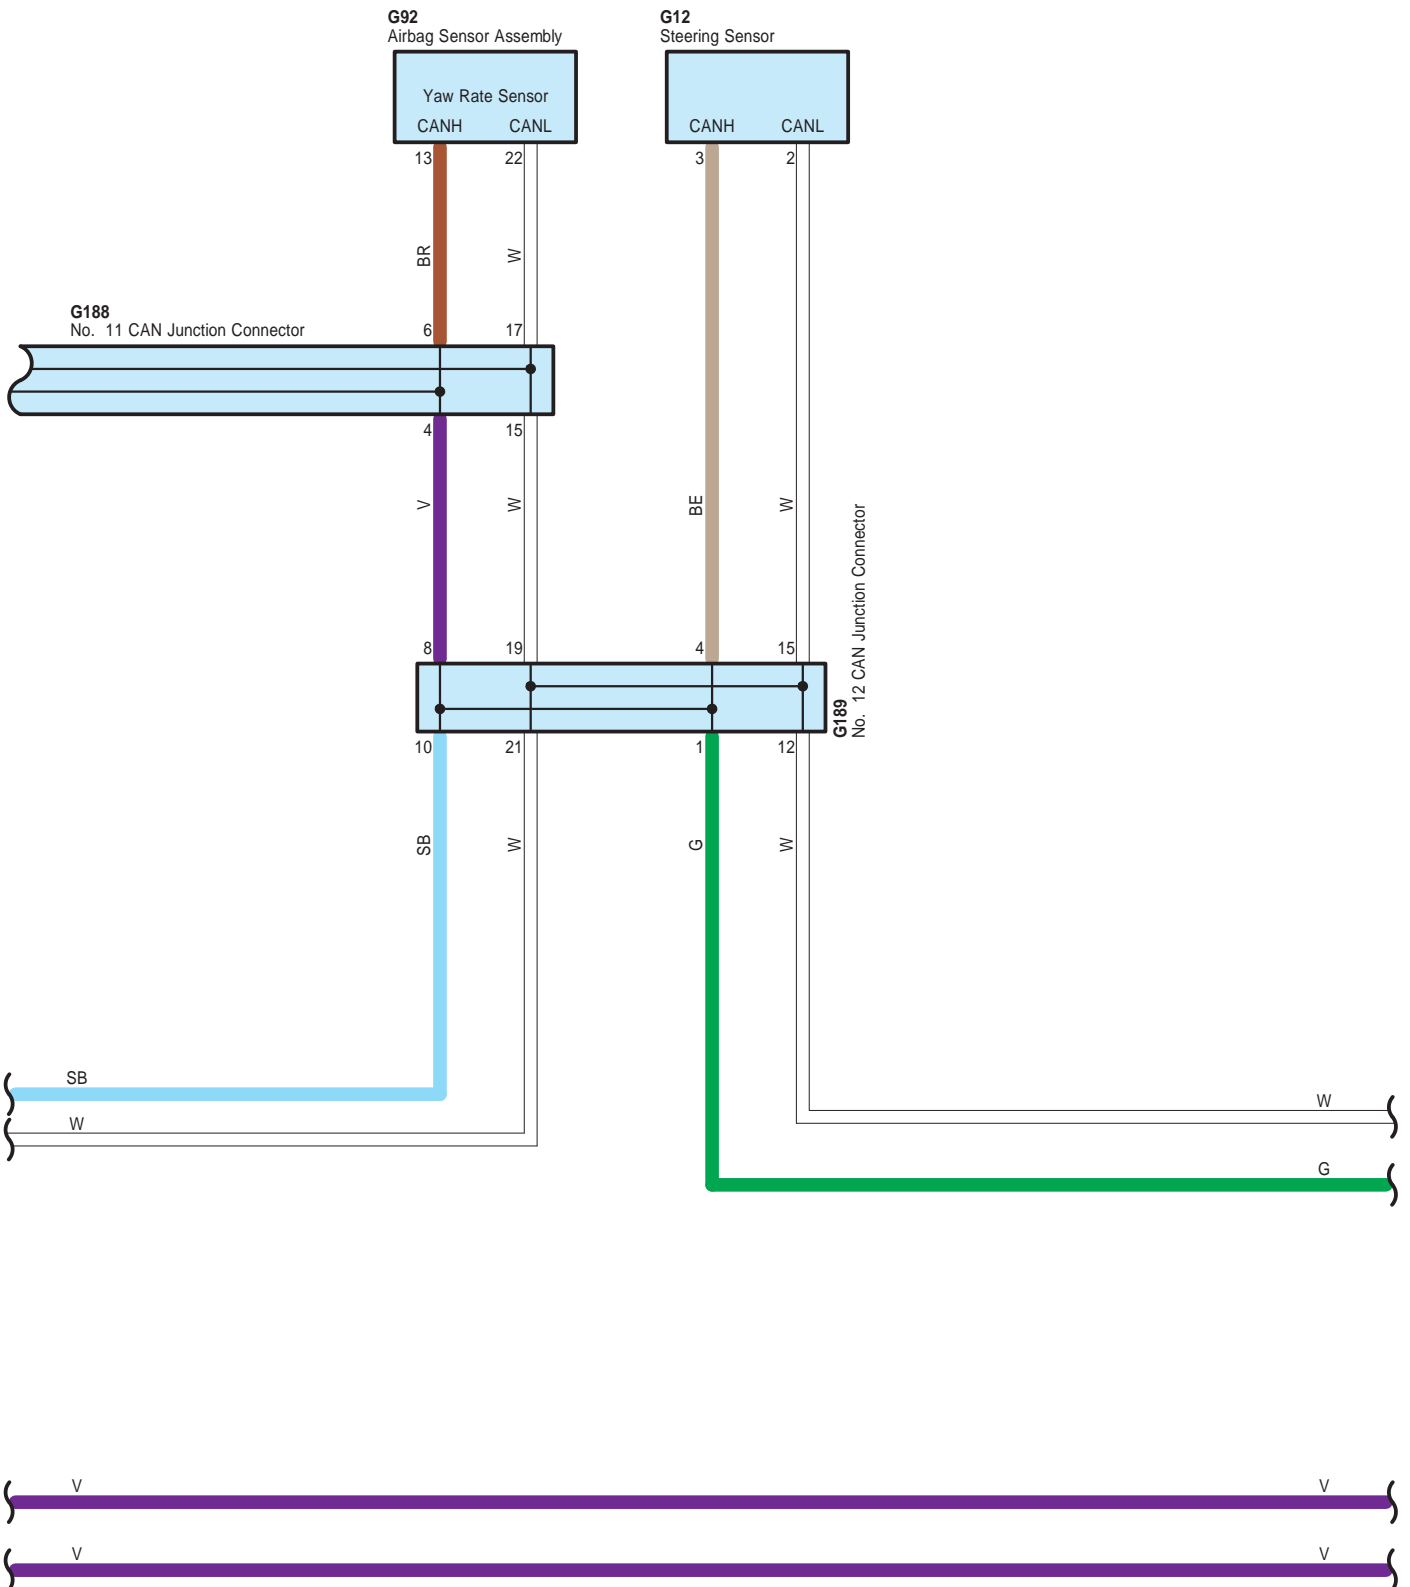

B78
ECT Solenoid (Transmission Wire)

Dynamic Radar Cruise Control (RHD) (2AR-FE) (From Oct. 2015 Production)

Dynamic Radar Cruise Control (RHD) (2AR-FE) (From Oct. 2015 Production)

Dynamic Radar Cruise Control (RHD) (2AR-FE) (From Oct. 2015 Production)