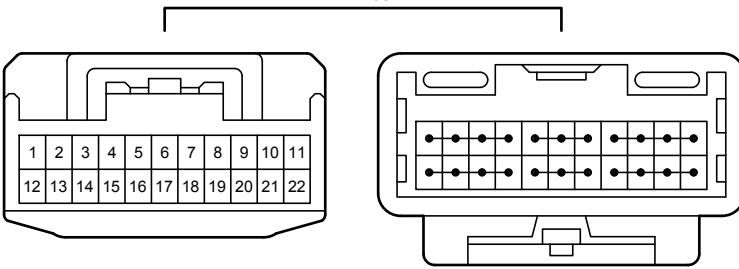

G195
Blue

90980-12372