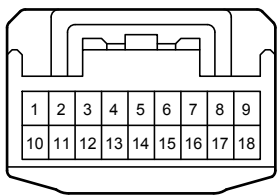

Dynamic Radar Cruise Control (RHD) (2AR-FE) (From Oct. 2015 Production)

AG14

Gray

90980-12412