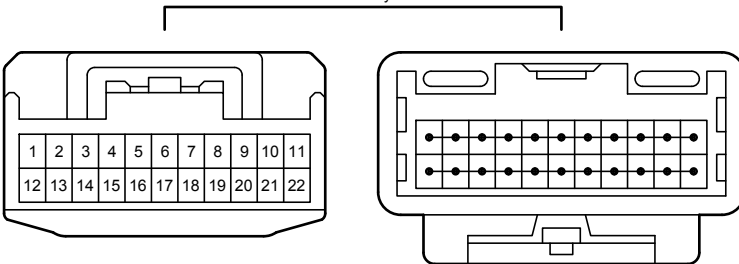

Dynamic Radar Cruise Control (RHD) (2AR-FE) (From Oct. 2015 Production)

G189
Gray