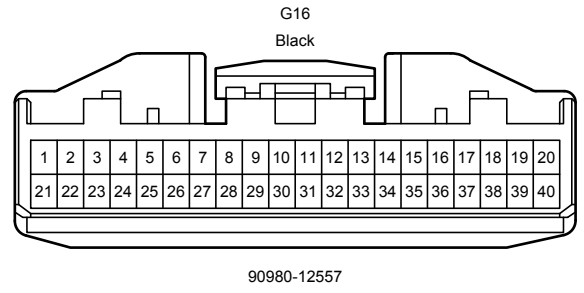

Dynamic Radar Cruise Control (RHD) (2AR-FE) (From Oct. 2015 Production)