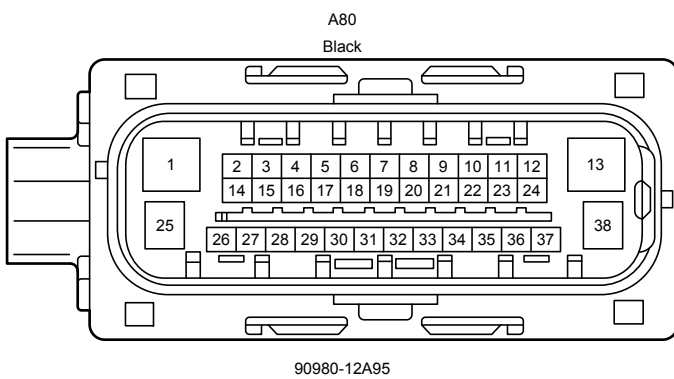

Dynamic Radar Cruise Control (RHD) (2AR-FE) (From Oct. 2015 Production)