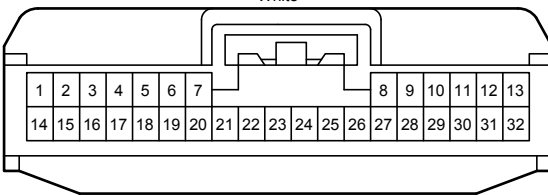

Dynamic Radar Cruise Control (RHD) (2AR-FE) (From Oct. 2015 Production)

90980-12372

90980-12372

90980-12372

G168
White

90980-12422

90980-12912