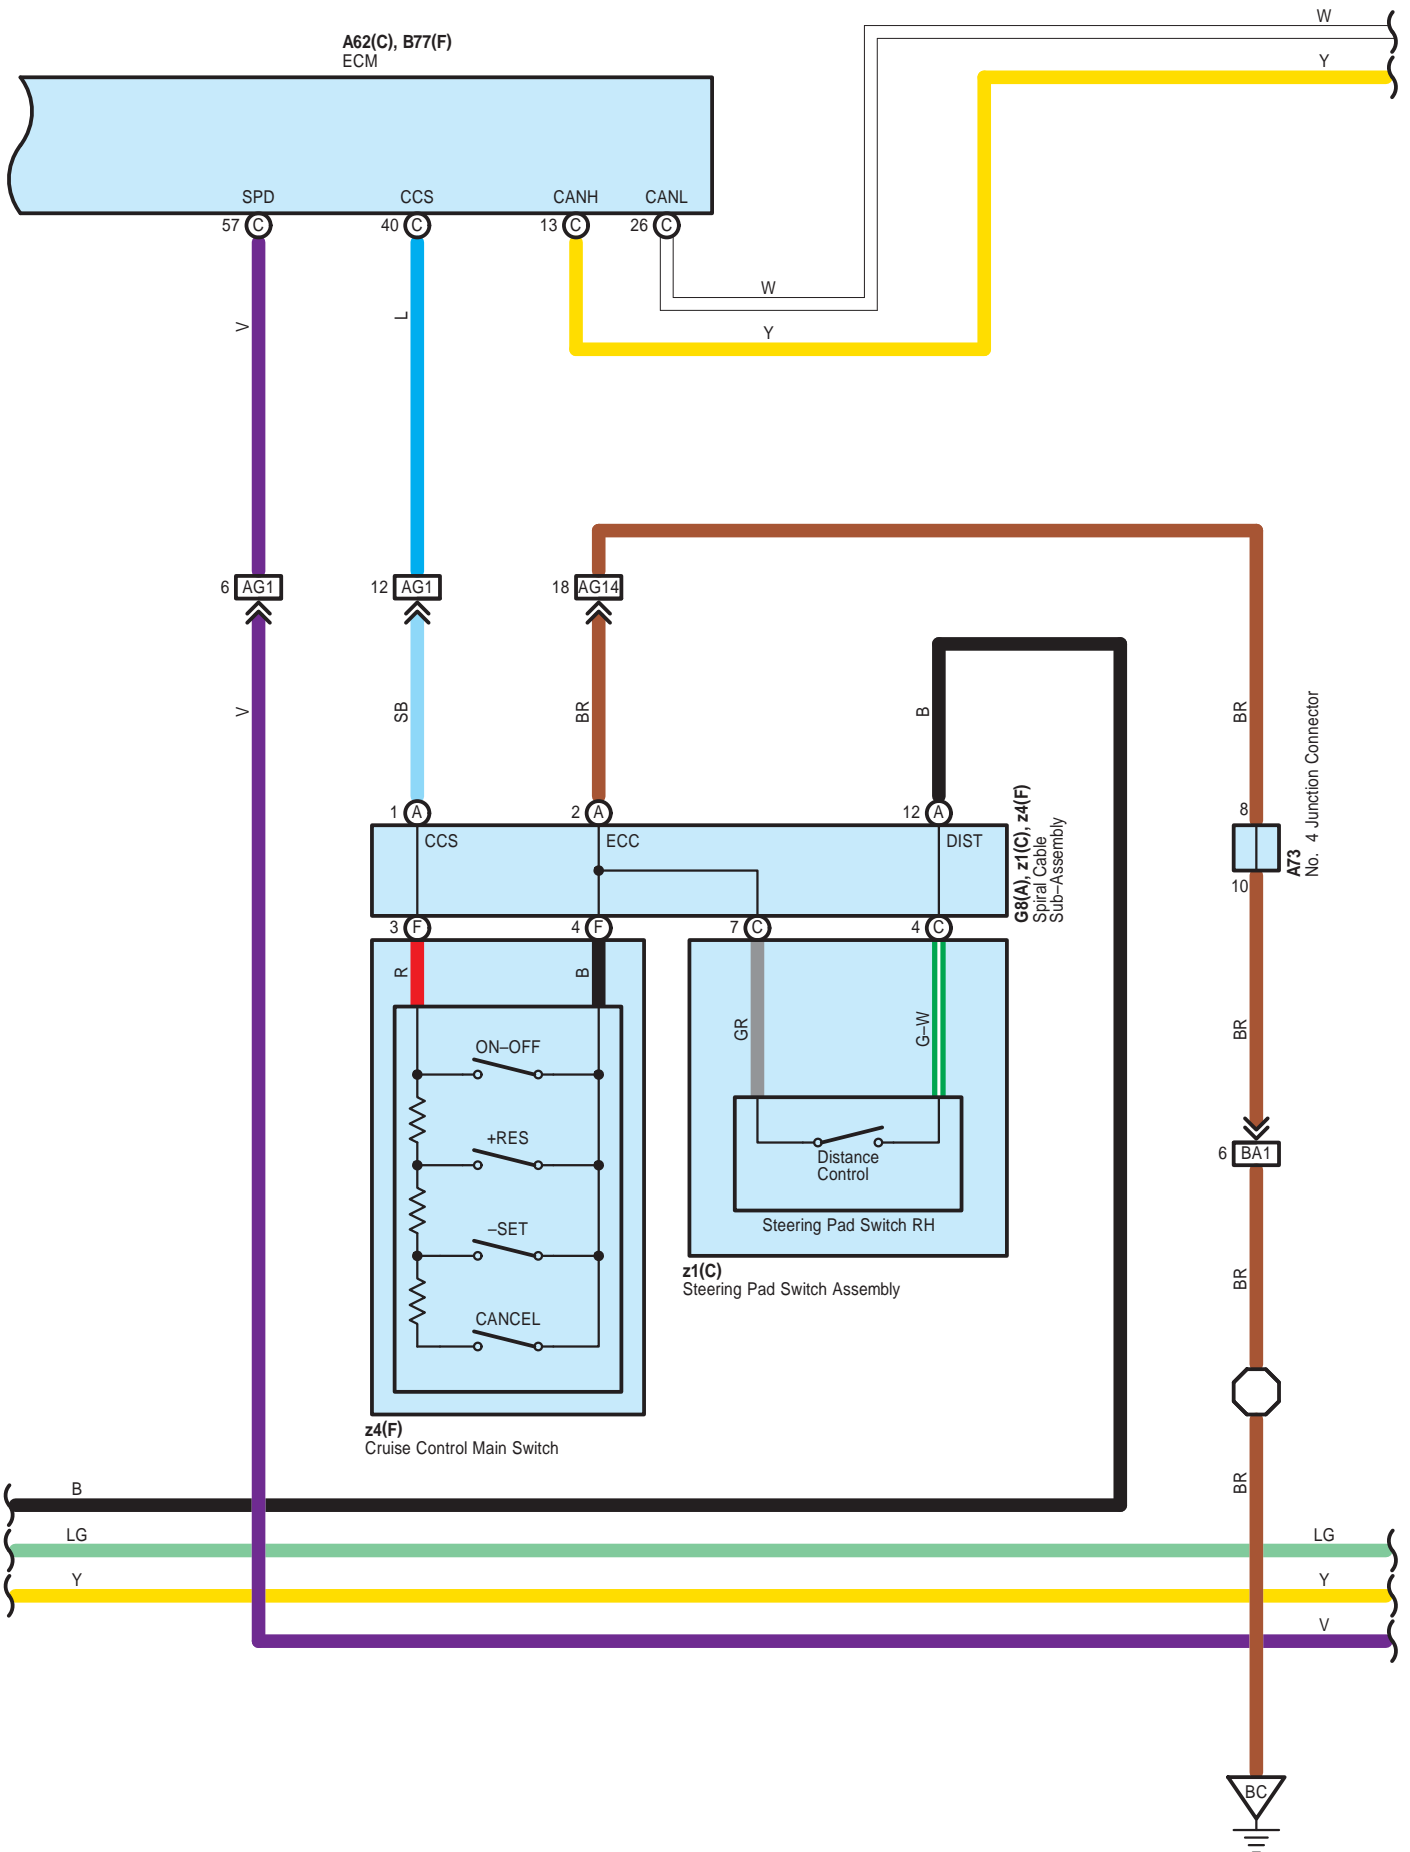

B78
ECT Solenoid (Transmission Wire)

Dynamic Radar Cruise Control (RHD) (2AR-FE) (From Oct. 2015 Production)

Dynamic Radar Cruise Control (RHD) (2AR-FE) (From Oct. 2015 Production)

Dynamic Radar Cruise Control (RHD) (2AR-FE) (From Oct. 2015 Production)