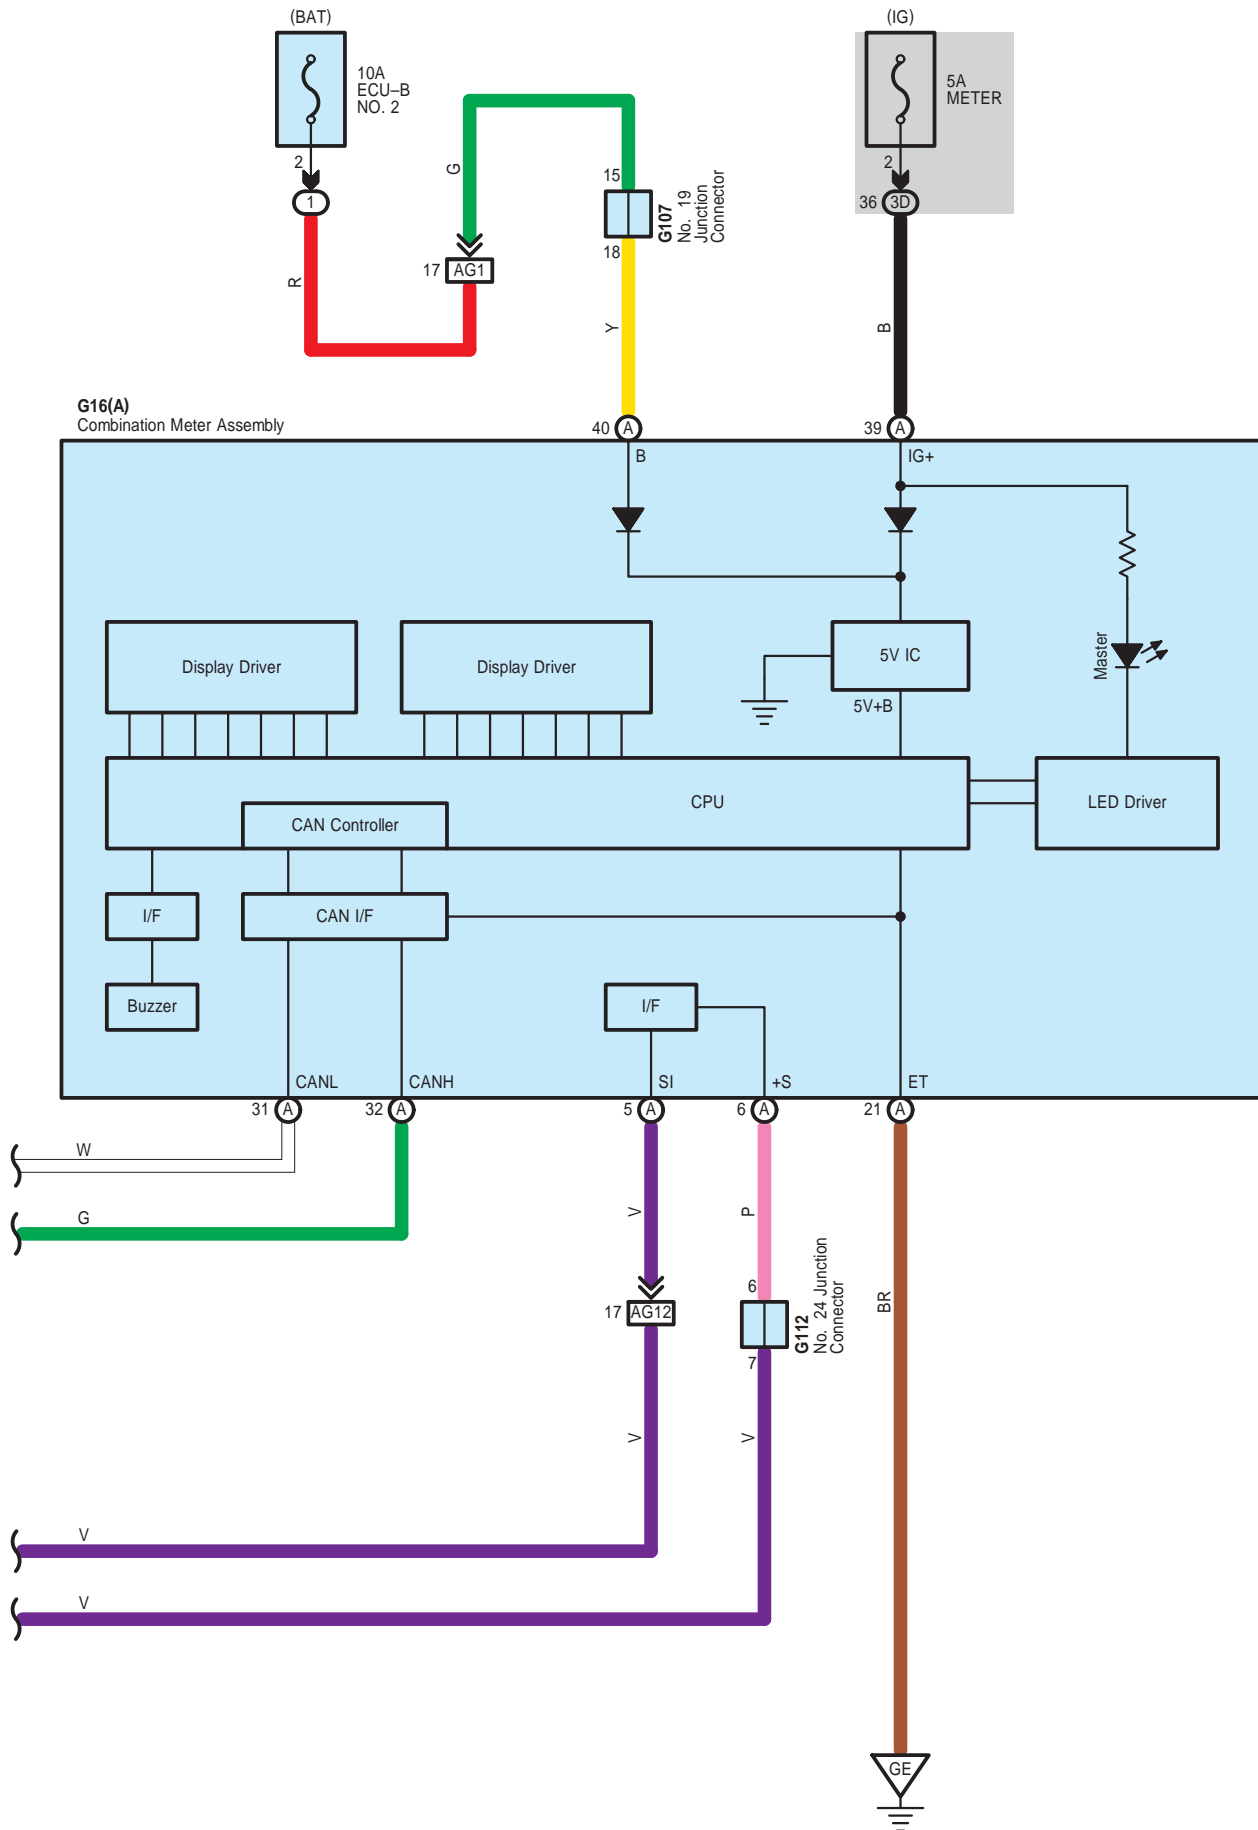

B78
ECT Solenoid (Transmission Wire)

Dynamic Radar Cruise Control (RHD) (2AR-FE) (From Oct. 2015 Production)

Dynamic Radar Cruise Control (RHD) (2AR-FE) (From Oct. 2015 Production)

Dynamic Radar Cruise Control (RHD) (2AR-FE) (From Oct. 2015 Production)

Dynamic Radar Cruise Control (RHD) (2AR-FE) (From Oct. 2015 Production)

Dynamic Radar Cruise Control (RHD) (2AR-FE) (From Oct. 2015 Production)

Dynamic Radar Cruise Control (RHD) (2AR-FE) (From Oct. 2015 Production)