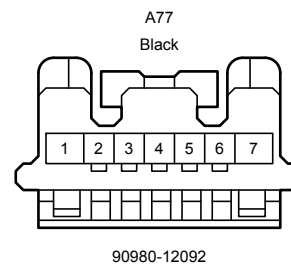

Dynamic Radar Cruise Control (RHD) (2AR-FE) (From Oct. 2015 Production)