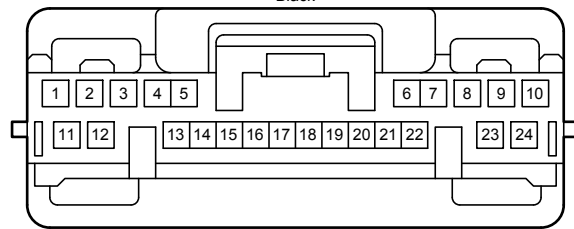

Dynamic Radar Cruise Control (RHD) (2AR-FE) (From Oct. 2015 Production)

90980-12372

90980-12372

90980-12372

90980-12422

G170
Black

90980-12912