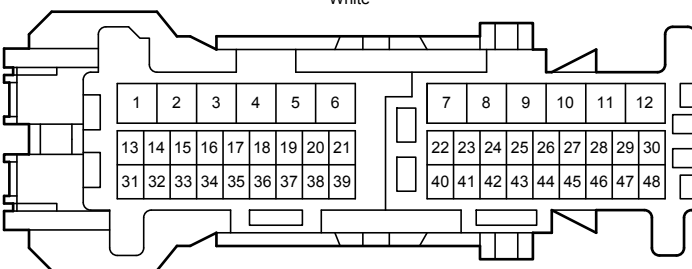

z4
White

90980-12360

3B
White

90980-12A15

3C
White

90980-12887

Dynamic Radar Cruise Control (RHD) (2AR-FE) (From Oct. 2015 Production)

90980-12890