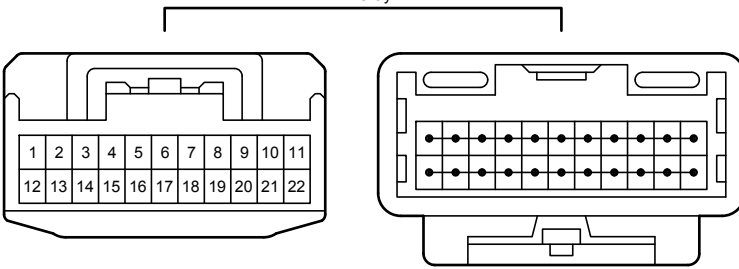

Dynamic Radar Cruise Control (RHD) (2AR-FE) (From Oct. 2015 Production)

Dynamic Radar Cruise Control (RHD) (2AR-FE) (From Oct. 2015 Production)

G107
Gray

90980-12372

G112
Gray

90980-12372

G113
Blue

90980-12372