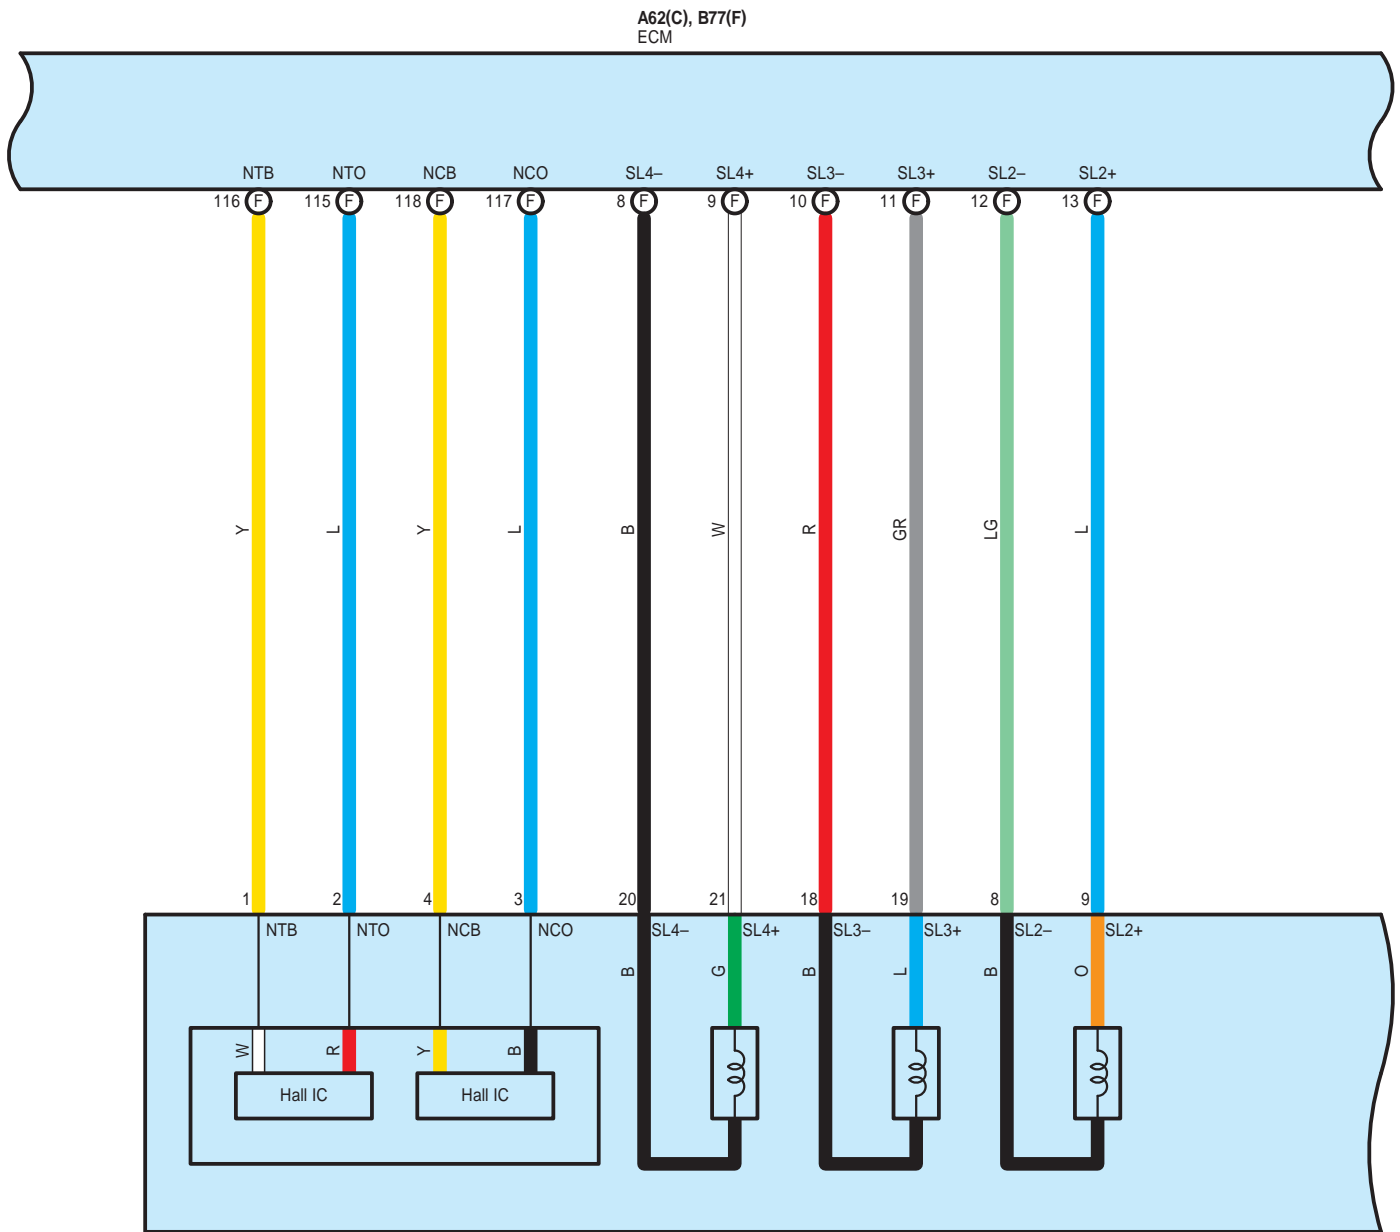

Dynamic Radar Cruise Control (RHD) (2AR-FE) (From Oct. 2015 Production)

B78
ECT Solenoid (Transmission Wire)