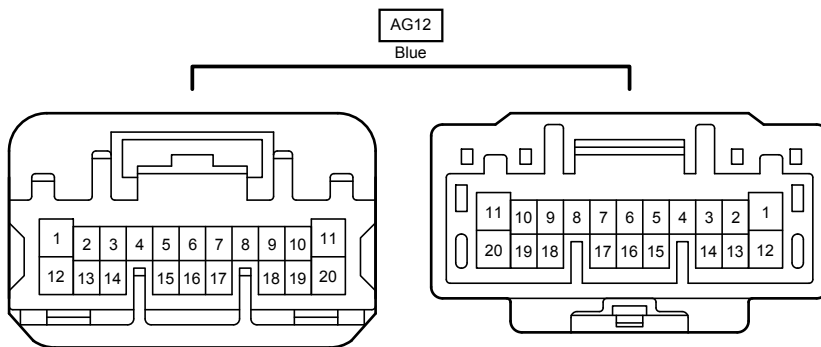

90980-12766

90980-12741

90980-12740