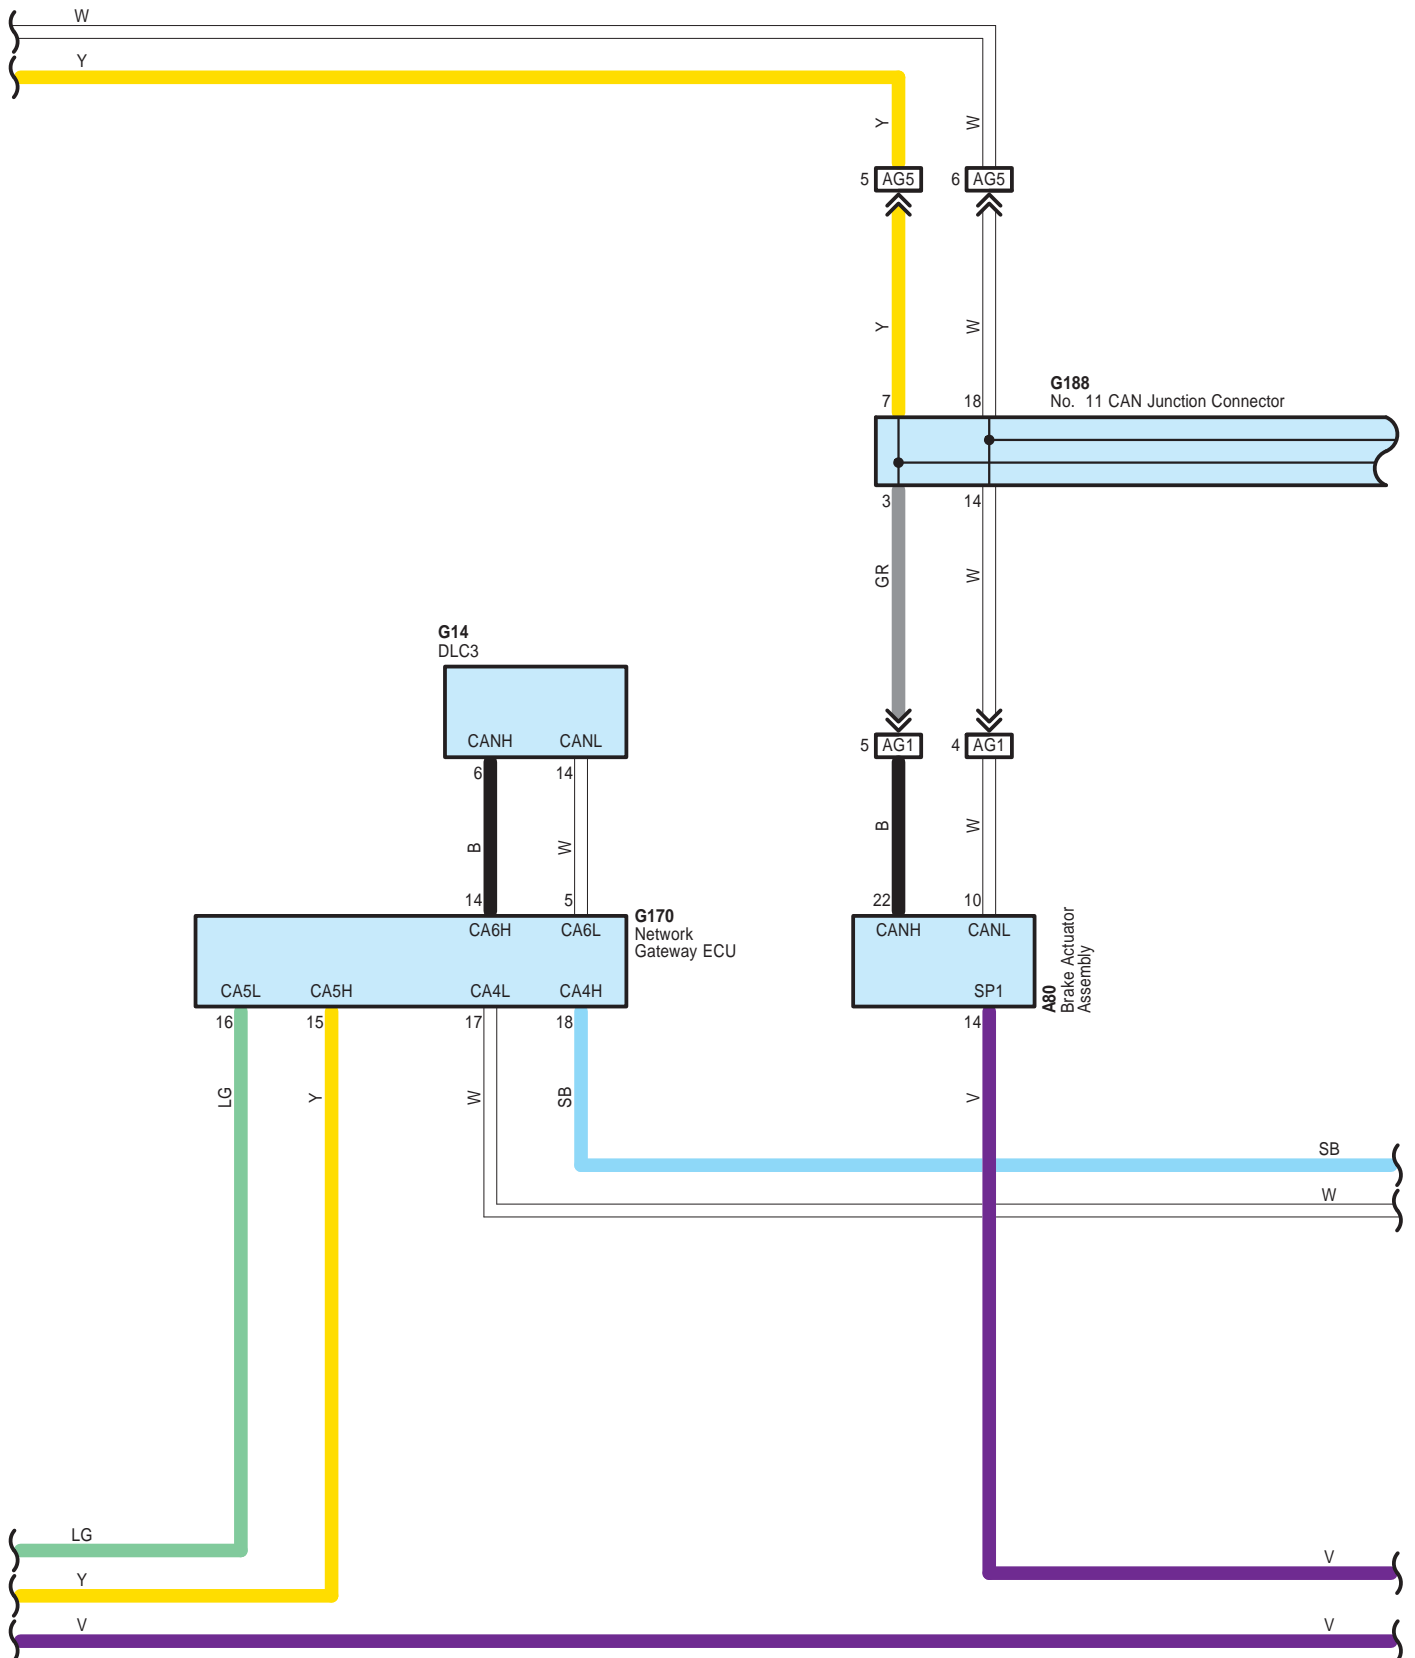

B78
ECT Solenoid (Transmission Wire)

Dynamic Radar Cruise Control (RHD) (2AR-FE) (From Oct. 2015 Production)

Dynamic Radar Cruise Control (RHD) (2AR-FE) (From Oct. 2015 Production)

Dynamic Radar Cruise Control (RHD) (2AR-FE) (From Oct. 2015 Production)