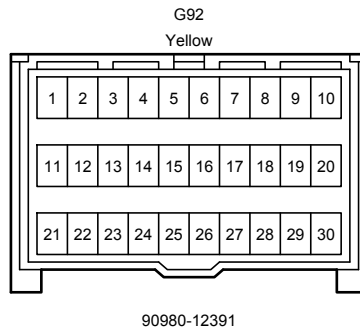

Dynamic Radar Cruise Control (RHD) (2AR-FE) (From Oct. 2015 Production)

Dynamic Radar Cruise Control (RHD) (2AR-FE) (From Oct. 2015 Production)

G107
Gray

90980-12372

G112
Gray

90980-12372

G113
Blue

90980-12372