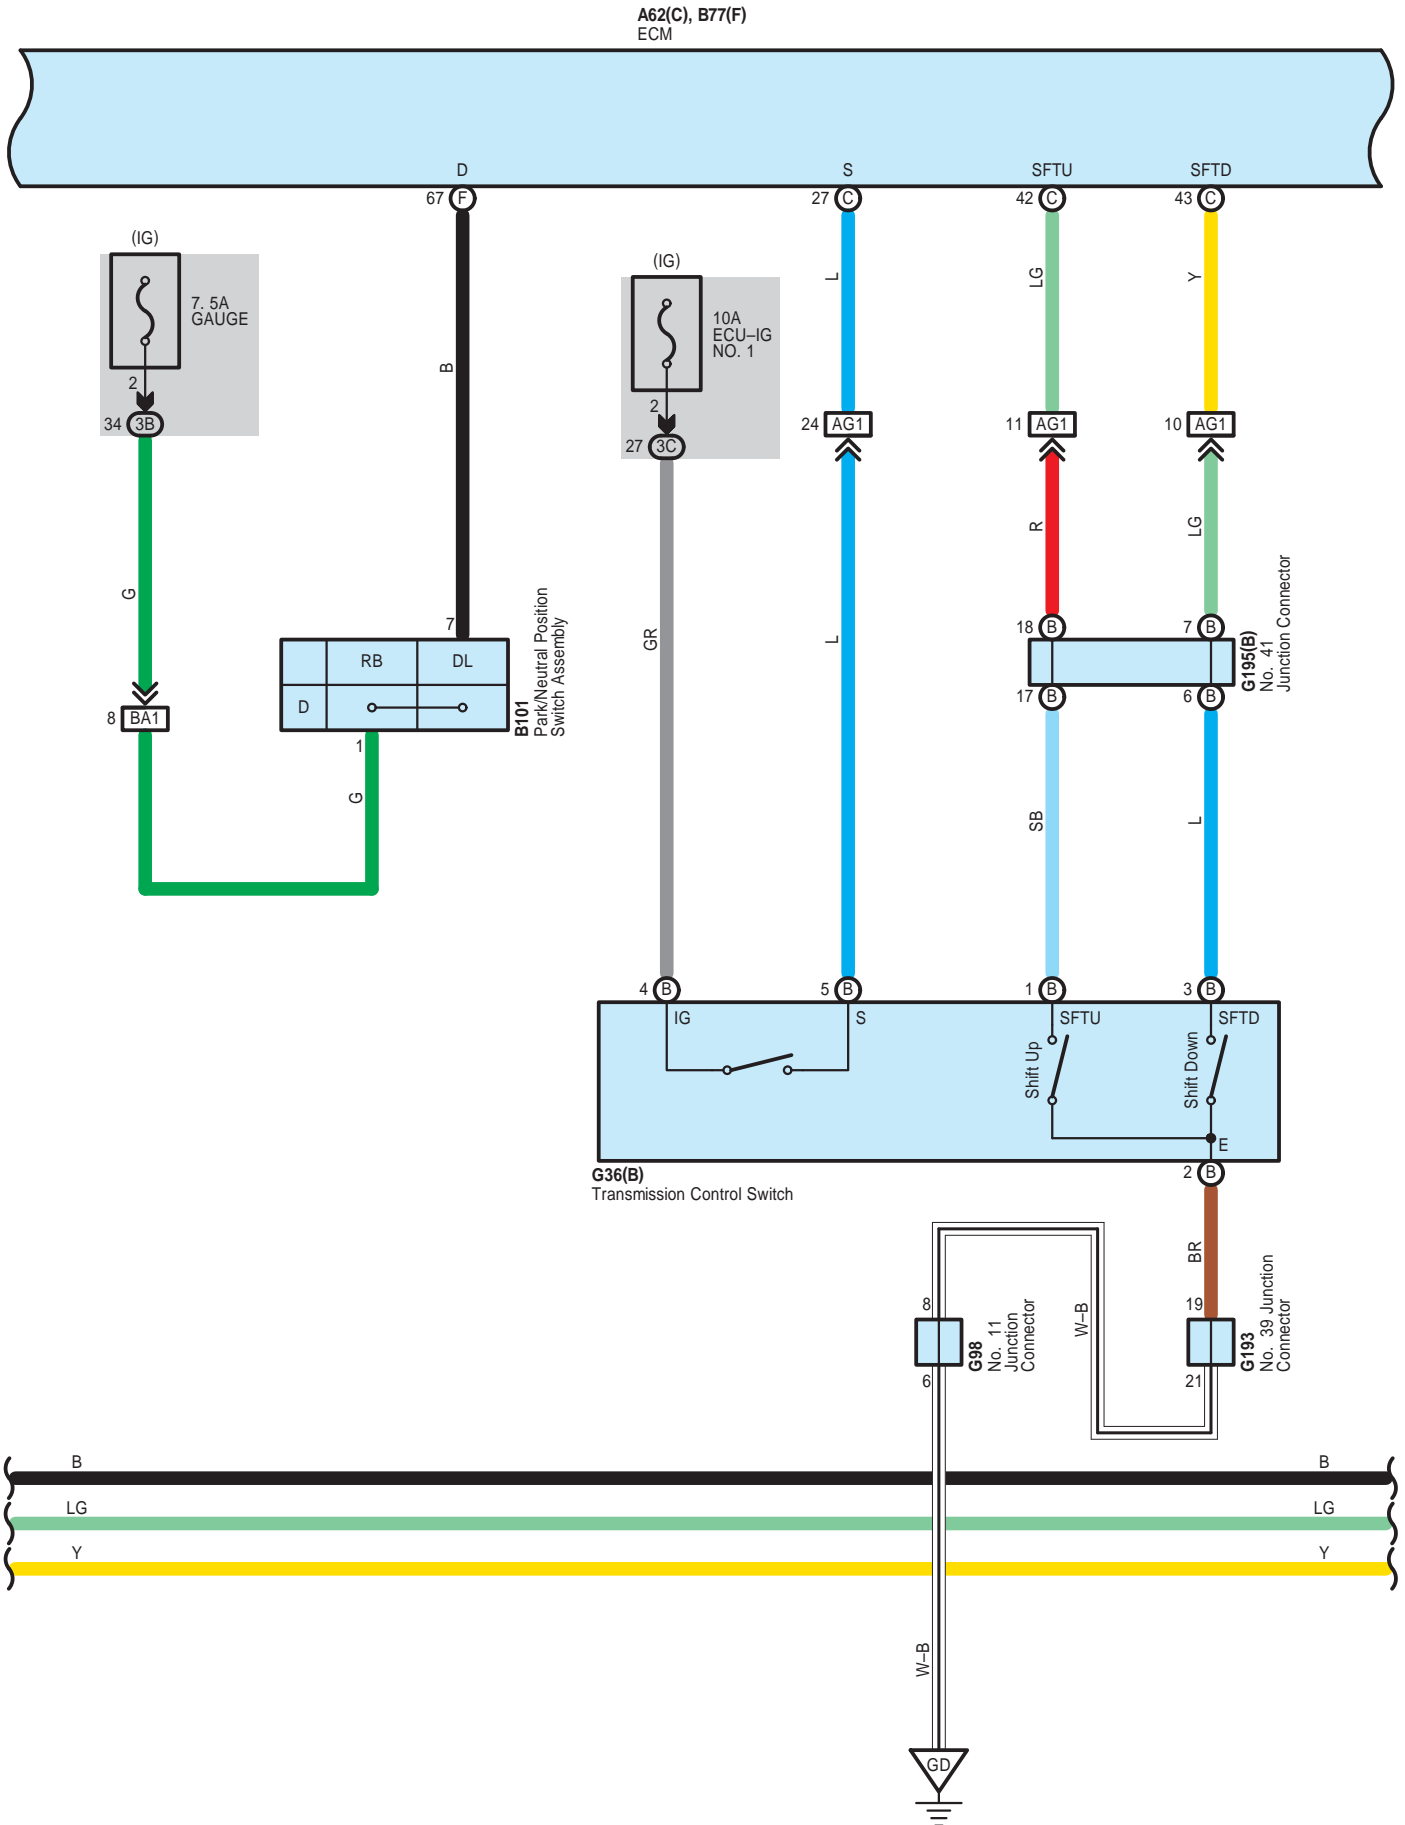

Dynamic Radar Cruise Control (RHD) (2AR-FE) (From Oct. 2015 Production)