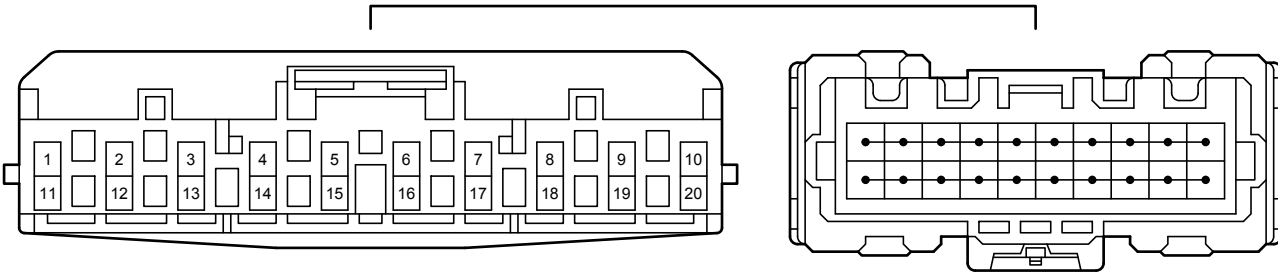

90980-12A58

G188
Gray

90980-12372

G189
Gray

90980-12372

Dynamic Radar Cruise Control (RHD) (2AR-FE) (From Oct. 2015 Production)

G193
Blue

90980-12372