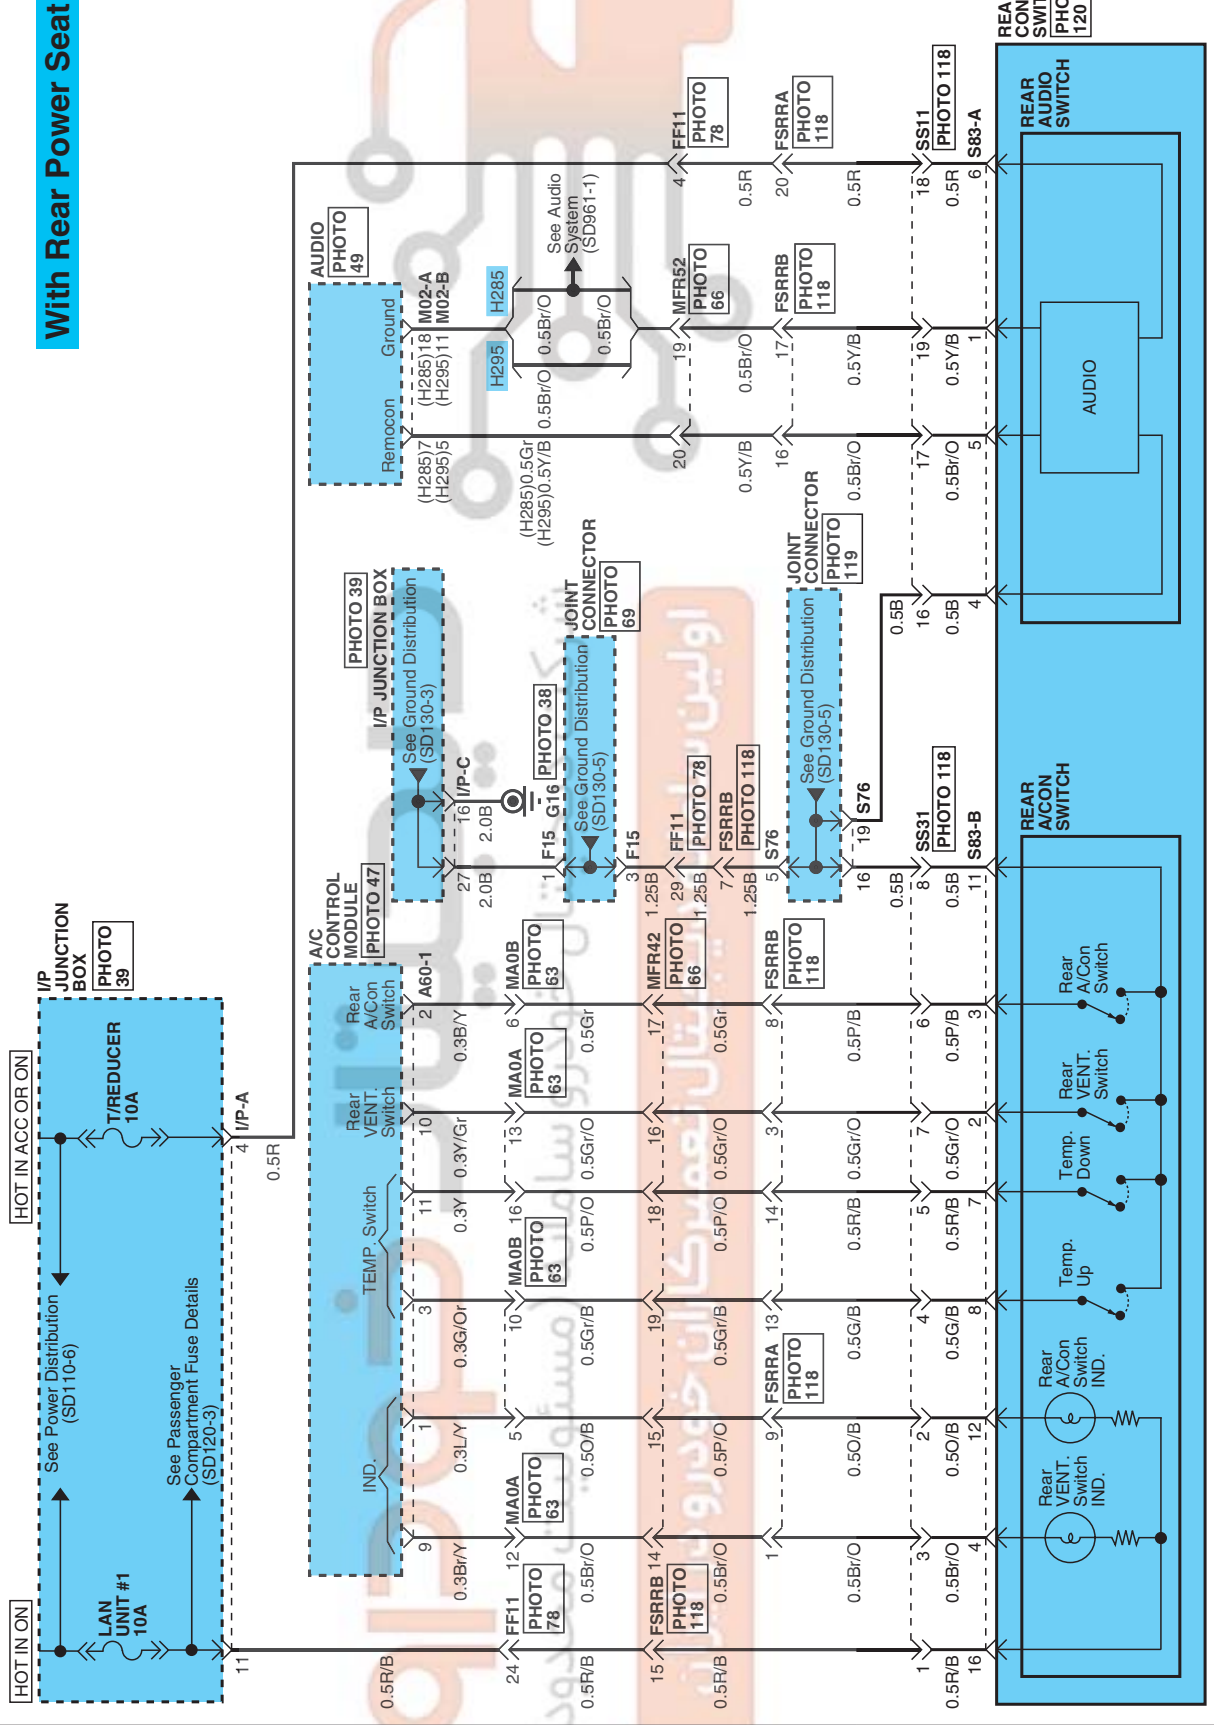

REAR REMOTE CONTROL

E3AAE7BD

REAR REMOTE CONTROL (1)

SD888-1

EGHSD7688A

REAR REMOTE CONTROL

REAR REMOTE CONTROL (2)

SD888-2

With Rear Power Seat

EGHSD7888BL

REAR REMOTE CONTROL

REAR REMOTE CONTROL (3)

SD888-3

EGHSD7888CL

REAR REMOTE CONTROL

REAR REMOTE CONTROL (4)

SD888-4

A60-1

8	7	6	*	*	3	2	1
16	15	14	*	*	11	10	9

CR16F024

S77

8	7	6	5	4	3	2	1
20	19	18	17	16	*	13	12
11	10	9					

AMP\_09250\_20F

S105-B

8	7	*	5	4	3	2	1
16	*	*	13	12	11	*	*

AMP\_040MKII\_16F

M02-A

KET\_0409\_24F\_W

S83-A

*	*	*	*	6	5	4	*	*	1
*	19	18	17	16	15	14	13	12	11

AMP\_040MKII\_20F

BLANK