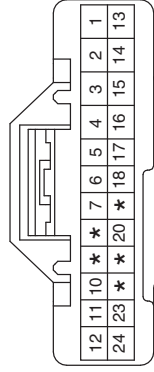

REAR REMOTE CONTROL

E3AAE7BD

REAR REMOTE CONTROL (1)

SD888-1

EGHSD7688A

REAR REMOTE CONTROL

REAR REMOTE CONTROL (2)

SD888-2

With Rear Power Seat

EGHSD7888BL

REAR REMOTE CONTROL

REAR REMOTE CONTROL (3)

SD888-3

EGHSD7888CL

REAR REMOTE CONTROL

REAR REMOTE CONTROL (4)

SD888-4

A60-1

8	7	6	*	*	3	2	1
16	15	14	*	*	11	10	9

CR16F024

S77

8	7	6	5	4	3	2	1
20	19	18	17	16	*	13	12
11	10	9					

AMP\_09250\_20F

S105-B

8	7	*	5	4	3	2	1
16	*	*	13	12	11	*	*

AMP\_040MKII\_16F

M02-A

KET\_0409\_24F\_W

S83-A

*	*	*	*	6	5	4	*	*	1
*	19	18	17	16	15	14	13	12	11

AMP\_040MKII\_20F

BLANK