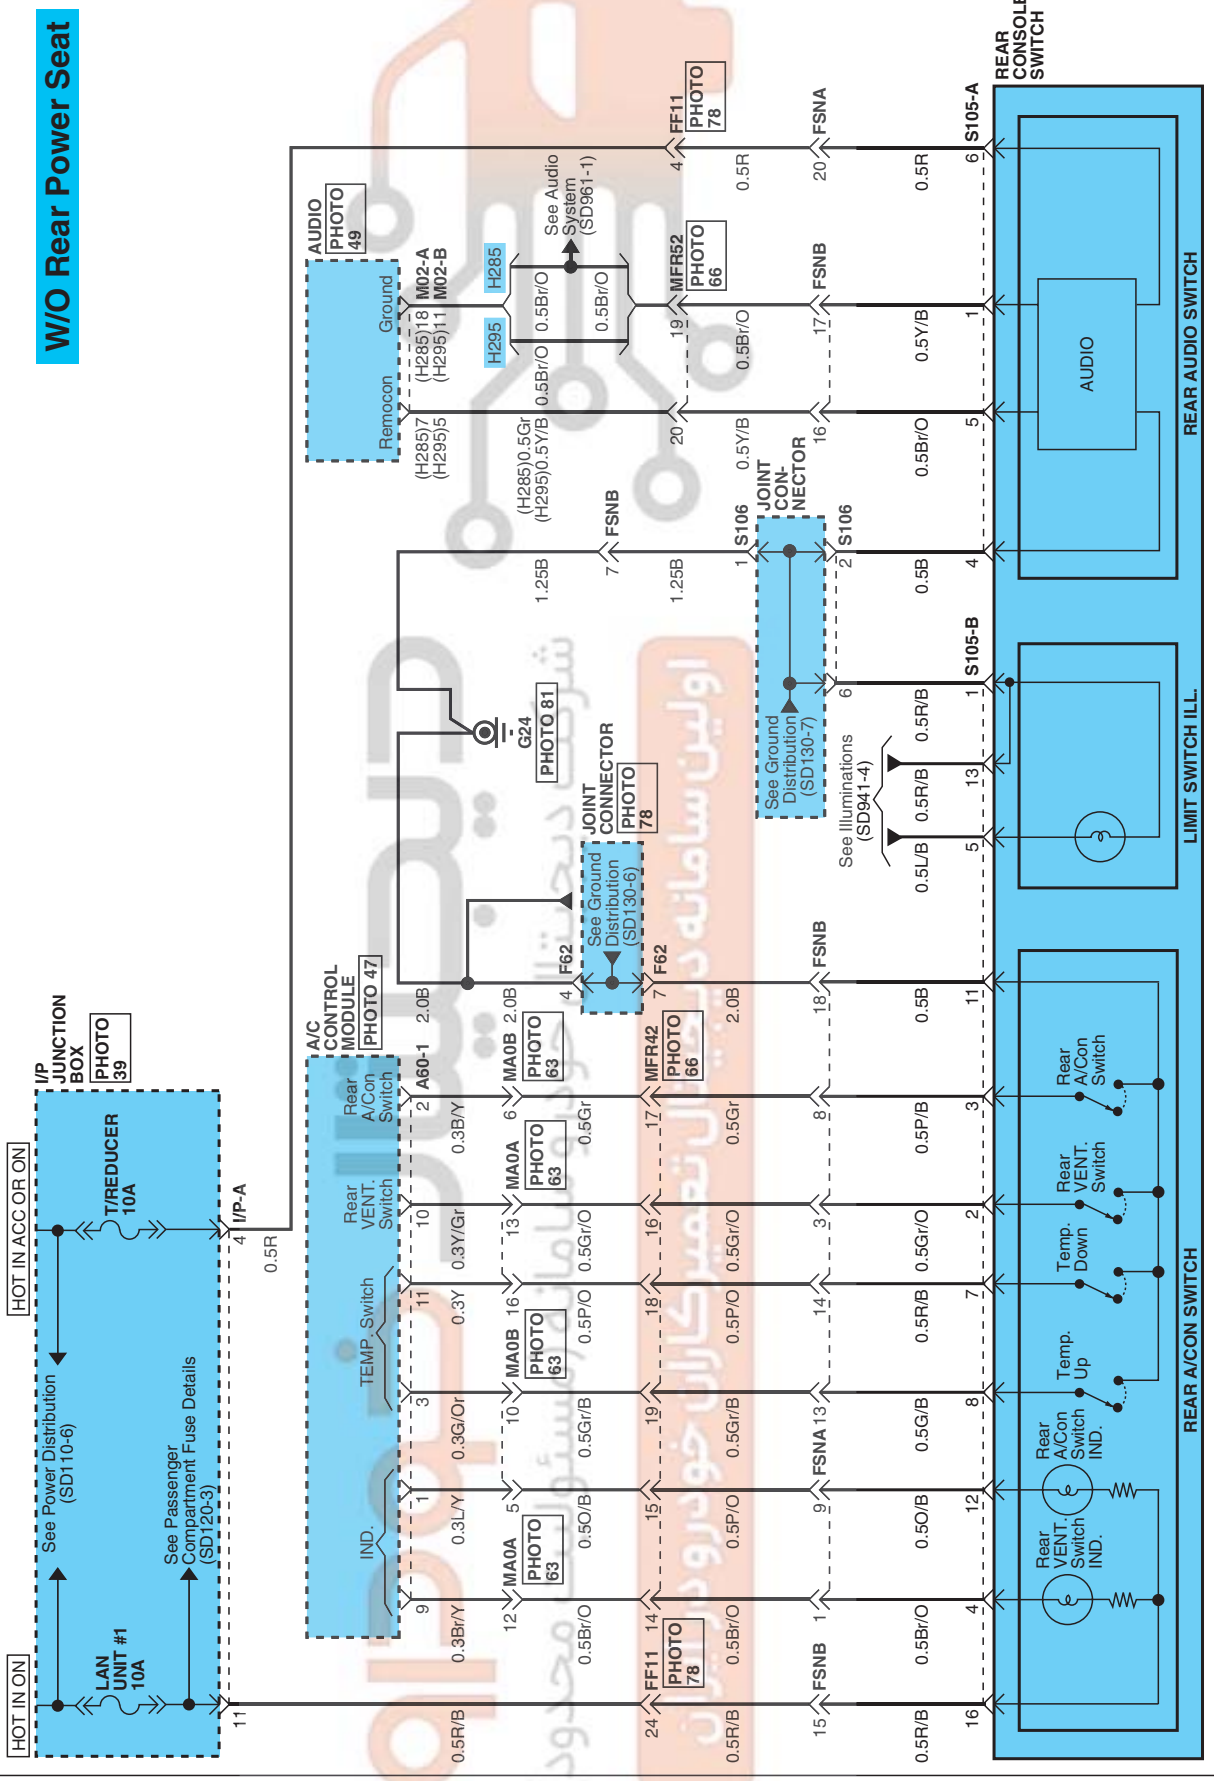

REAR REMOTE CONTROL

E3AAE7BD

REAR REMOTE CONTROL (1)

SD888-1

EGHSD7688A

REAR REMOTE CONTROL

REAR REMOTE CONTROL (2)

SD888-2

With Rear Power Seat

EGHSD7888BL

REAR REMOTE CONTROL

REAR REMOTE CONTROL (3)

SD888-3

EGHSD7888CL

REAR REMOTE CONTROL

REAR REMOTE CONTROL (4)

SD888-4

A60-1

8	7	6	*	*	3	2	1
16	15	14	*	*	11	10	9

CR16F024

S77

8	7	6	5	4	3	2	1
20	19	18	17	16	*	13	12
11	10	9					

AMP\_09250\_20F

S105-B

8	7	*	5	4	3	2	1
16	*	*	13	12	11	*	*

AMP\_040MKII\_16F

M02-A

KET\_0409\_24F\_W

S83-A

*	*	*	*	6	5	4	*	*	1
*	19	18	17	16	15	14	13	12	11

AMP\_040MKII\_20F

BLANK