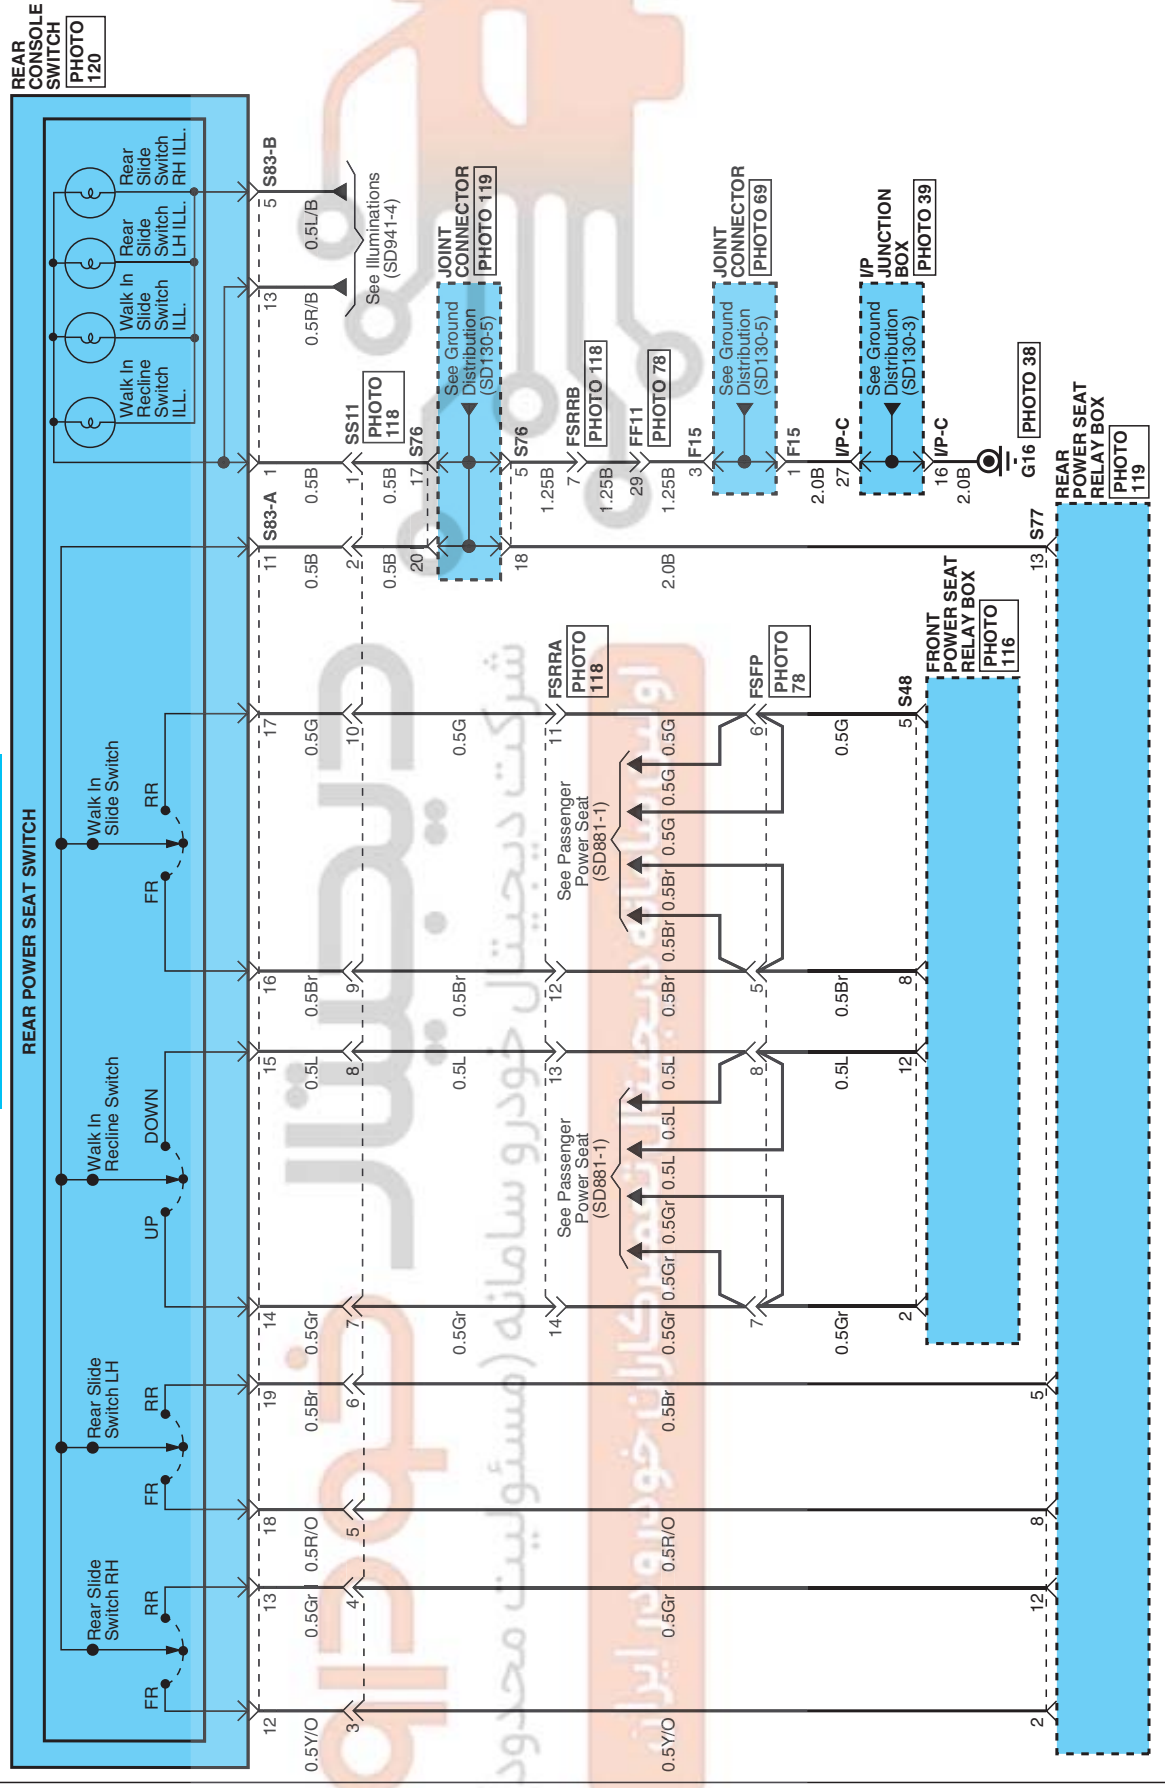

REAR REMOTE CONTROL

E3AAE7BD

REAR REMOTE CONTROL (1)

SD888-1

EGHSD7688A

REAR REMOTE CONTROL

REAR REMOTE CONTROL (2)

SD888-2

With Rear Power Seat

EGHSD7888BL

REAR REMOTE CONTROL

REAR REMOTE CONTROL (3)

SD888-3

EGHSD7888CL

REAR REMOTE CONTROL

REAR REMOTE CONTROL (4)

SD888-4

A60-1

8	7	6	*	*	3	2	1
16	15	14	*	*	11	10	9

CR16F024

S77

8	7	6	5	4	3	2	1
20	19	18	17	16	*	13	12
11	10	9					

AMP\_09250\_20F

S105-B