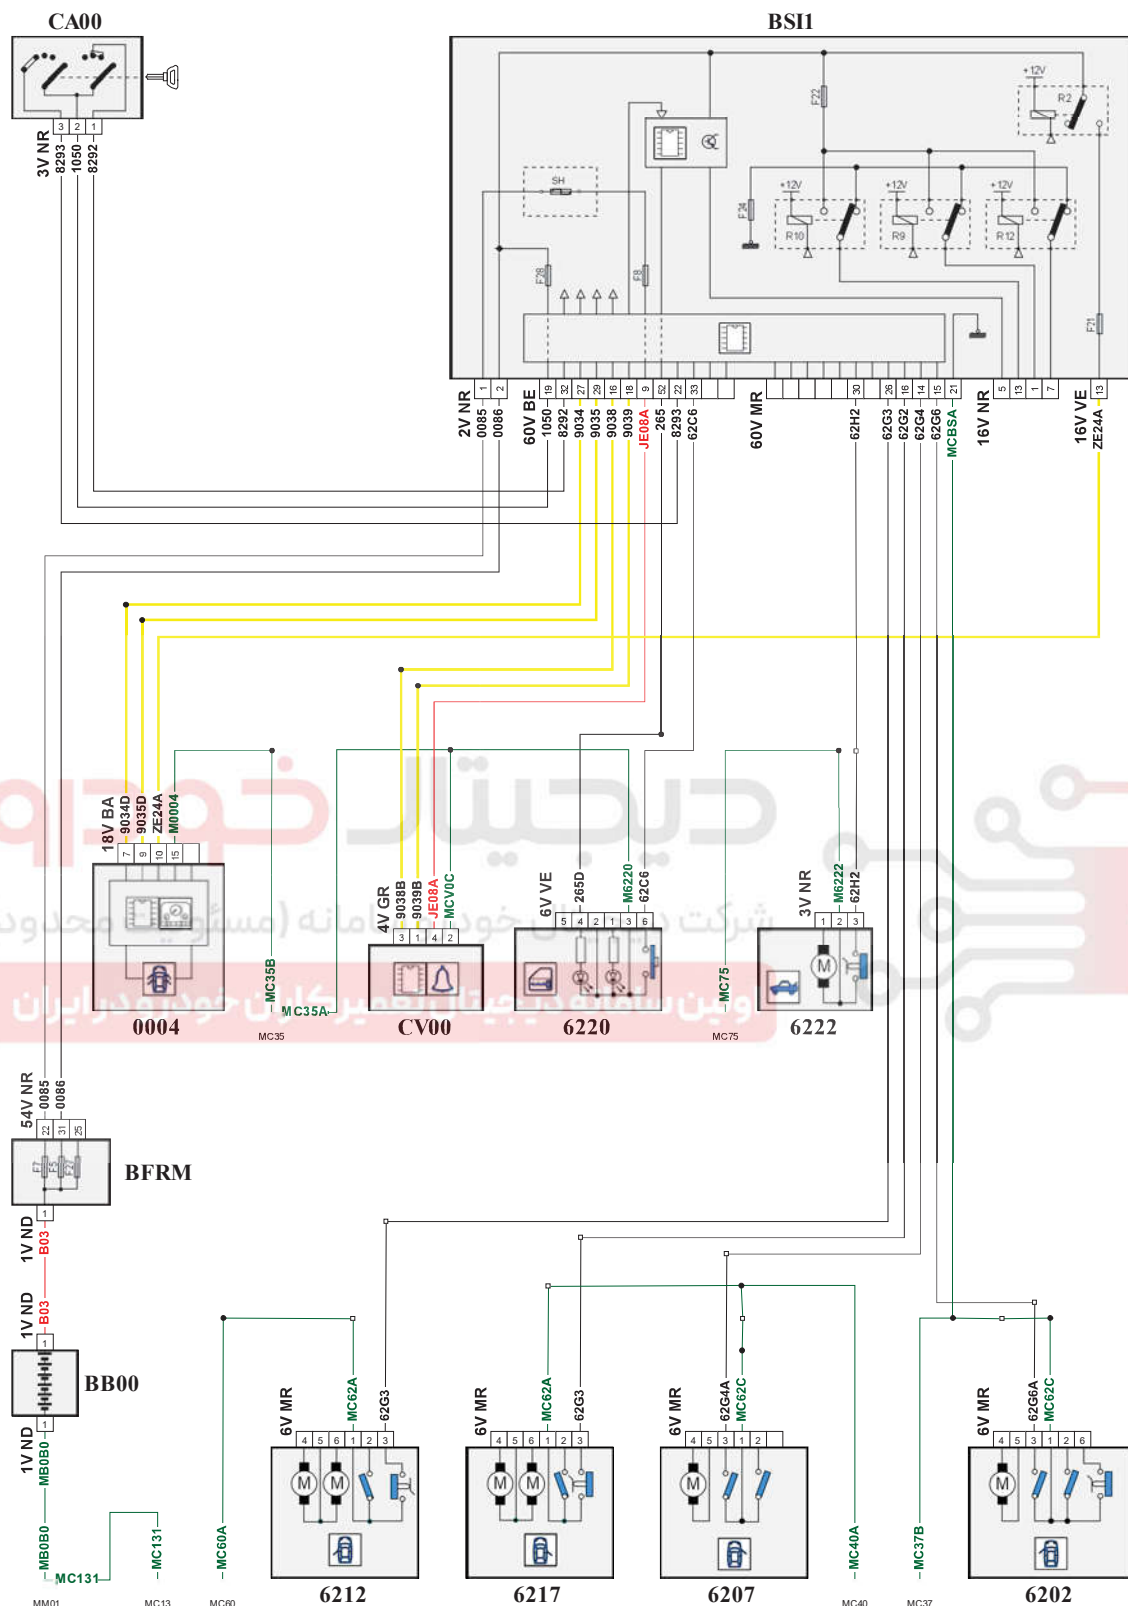

door information

D3CZK16R

door information

item code	description	information
0004	null	/ instrument panel
6202	null	driver's side front door lock assembly
6207	null	front passenger side door lock assembly
6212	null	rear left door lock assembly
6217	null	rear right door lock assembly
6220	null	door locking switch
6222	null	boot or tailgate lock assembly
BB00	null	ancillaries battery
BFRM	null	engine fuse and relay box
BS11	null	built-in systems interface
CA00	null	ignition switch
CV00	null	control under the steering wheel
E265	null	crimp one information (or equipotential 265) wire
E904	null	crimp one information (or equipotential 904) wire
E905	null	crimp one information (or equipotential 905) wire
E907	null	crimp one information (or equipotential 907) wire
E908	null	crimp one information (or equipotential 908) wire
EM35A	null	crimp earth (earth point number 35A)
EM35B	null	crimp earth (earth point number 35B)
EM37	null	crimp earth (earth point number 37)
EM40	null	crimp earth (earth point number 40)
EM60	null	crimp earth (earth point number 60)
EM60A	null	crimp earth (earth point number 60A)
EM60B	null	crimp earth (earth point number 60B)
EM75A	null	crimp earth (earth point number 75A)
MC13	null	body earth point number 13
MC35A	null	body earth point number 35
MC37B	null	body earth point number 37B
MC40A	null	body earth point number 40
MC60A	null	body earth point number 60
MC75A	null	body earth point number 75
MM01	null	engine earth point number 01