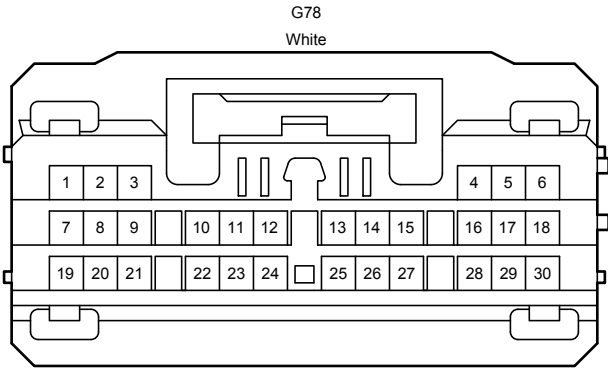

Key Reminder (w/o Entry & Start System) (Before Oct. 2015 Production)

Key Reminder (w/o Entry & Start System) (Before Oct. 2015 Production)

90980-12063

90980-12557

90980-12909

82824-12510

90980-12372

90980-12372