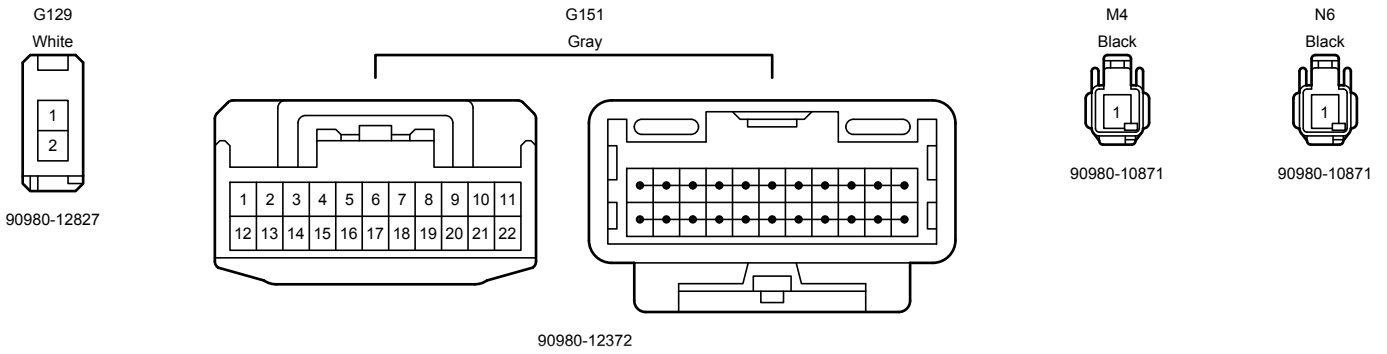

Key Reminder (w/o Entry & Start System) (Before Oct. 2015 Production)