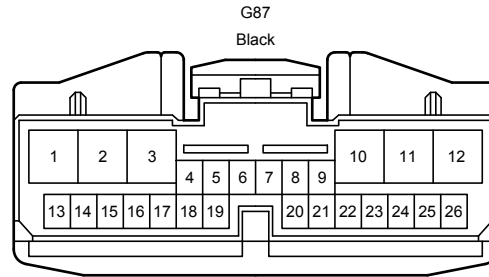

82824-12510