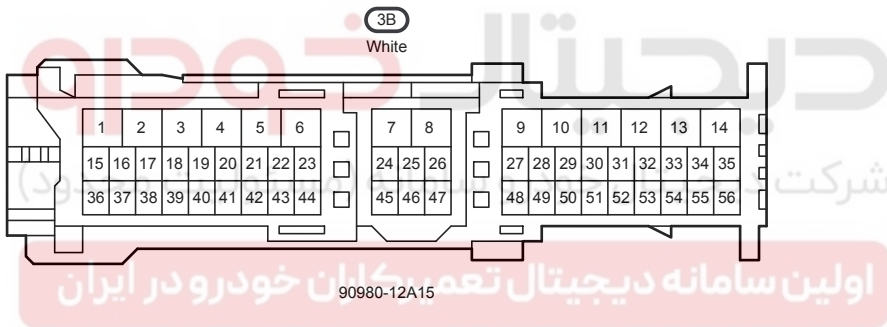

Key Reminder (w/o Entry & Start System) (Before Oct. 2015 Production)