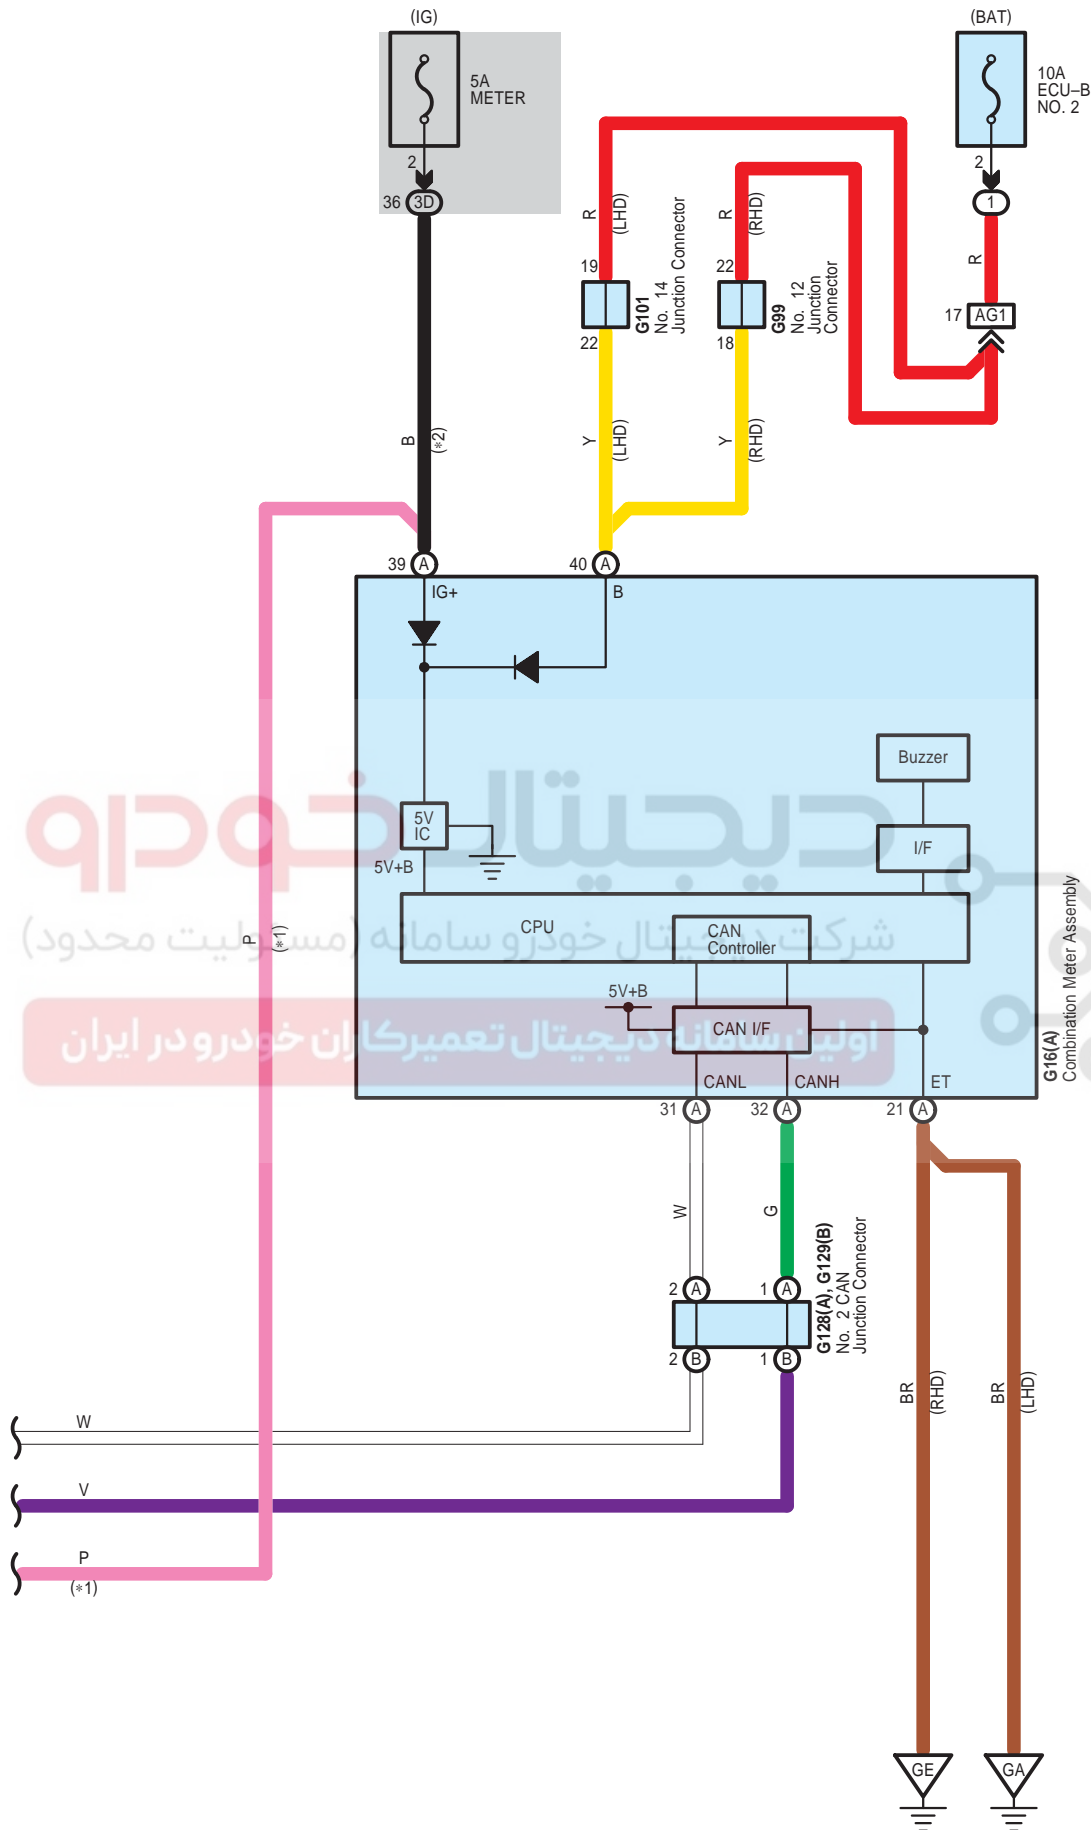

Key Reminder (w/o Entry & Start System) (Before Oct. 2015 Production)

Key Reminder (w/o Entry & Start System) (Before Oct. 2015 Production)

90980-12063

90980-12557

90980-12909

82824-12510

90980-12372

90980-12372

Key Reminder (w/o Entry & Start System) (Before Oct. 2015 Production)

G99  
White

90980-12372

G100  
Gray

90980-12372

G101  
White

90980-12372

G108  
Gray