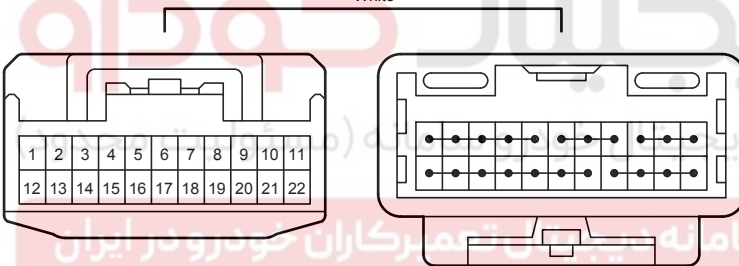

Key Reminder (w/o Entry & Start System) (Before Oct. 2015 Production)

G99  
White

90980-12372

G100  
Gray

90980-12372

G101  
White

90980-12372

G108  
Gray