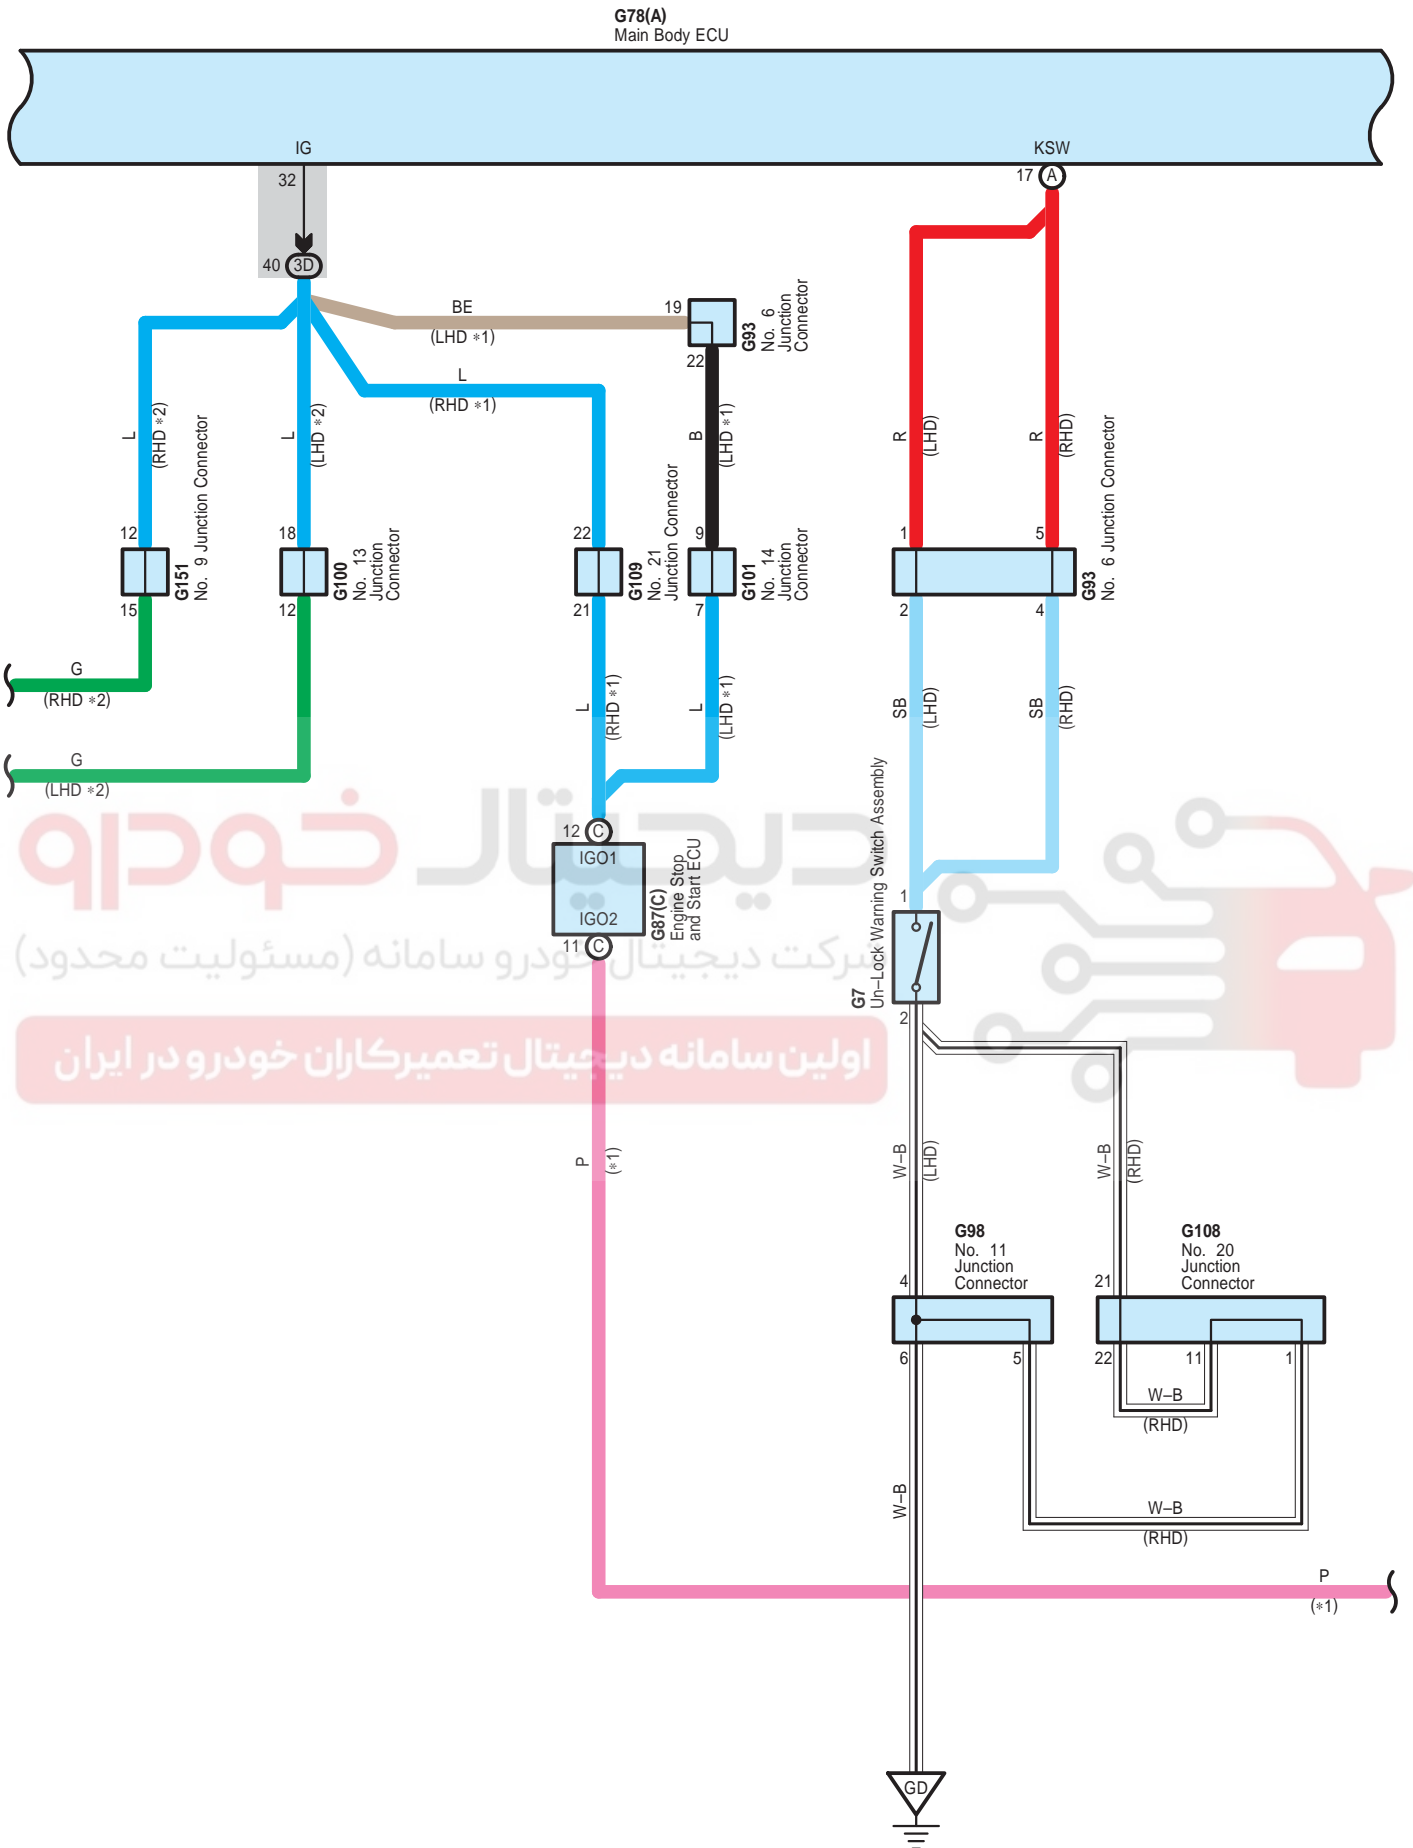

Key Reminder (w/o Entry & Start System) (Before Oct. 2015 Production)

دیجیتال خودرو
برکت دیجیتال خودرو سامانه (مسئولیت محدود)
اولین سامانه دیجیتال تعمیرکاران خودرو در ایران