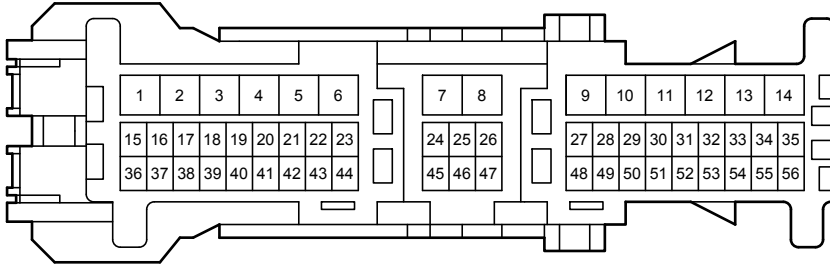

90980-12372

Key Reminder (w/o Entry & Start System) (Before Oct. 2015 Production)

Key Reminder (w/o Entry & Start System) (Before Oct. 2015 Production)

3D

White

90980-12890

3E

White