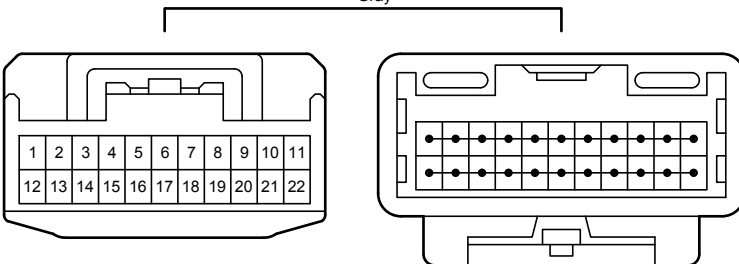

Key Reminder (w/o Entry & Start System) (Before Oct. 2015 Production)

G99  
White

90980-12372

G100  
Gray

90980-12372

G101  
White

90980-12372

G108  
Gray