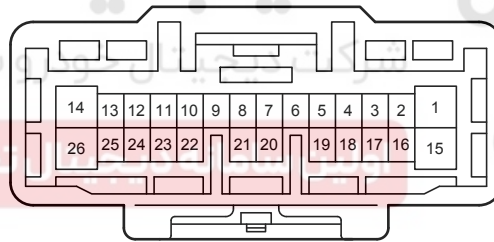

90980-12372

Key Reminder (w/o Entry & Start System) (Before Oct. 2015 Production)

Key Reminder (w/o Entry & Start System) (Before Oct. 2015 Production)

3D

White

90980-12890

3E

White

90980-12884

AG1

Blue

90980-12771

90980-12770

GM2

Blue

90980-12741