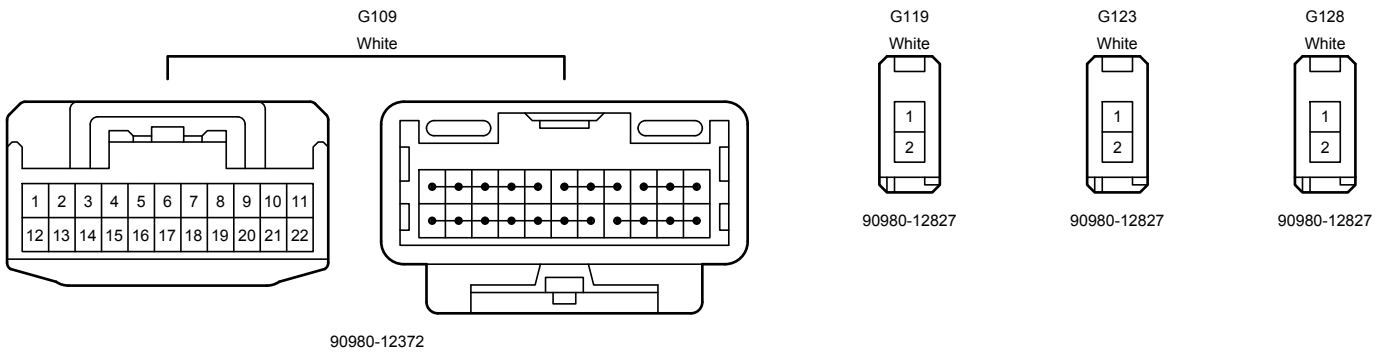

Key Reminder (w/o Entry & Start System) (Before Oct. 2015 Production)