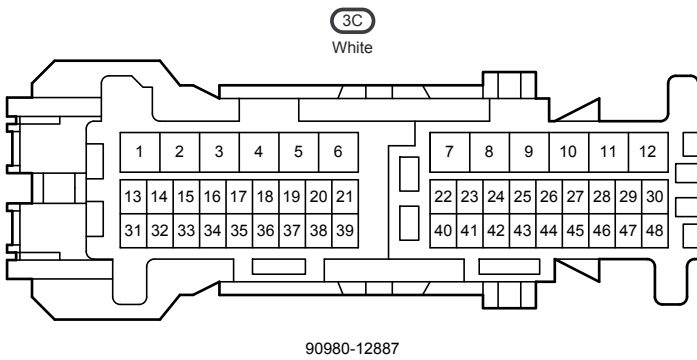

Key Reminder (w/o Entry & Start System) (Before Oct. 2015 Production)