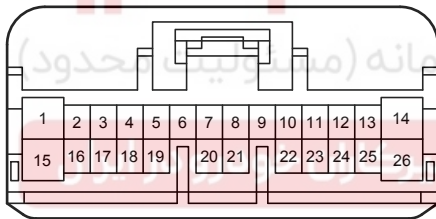

90980-12771