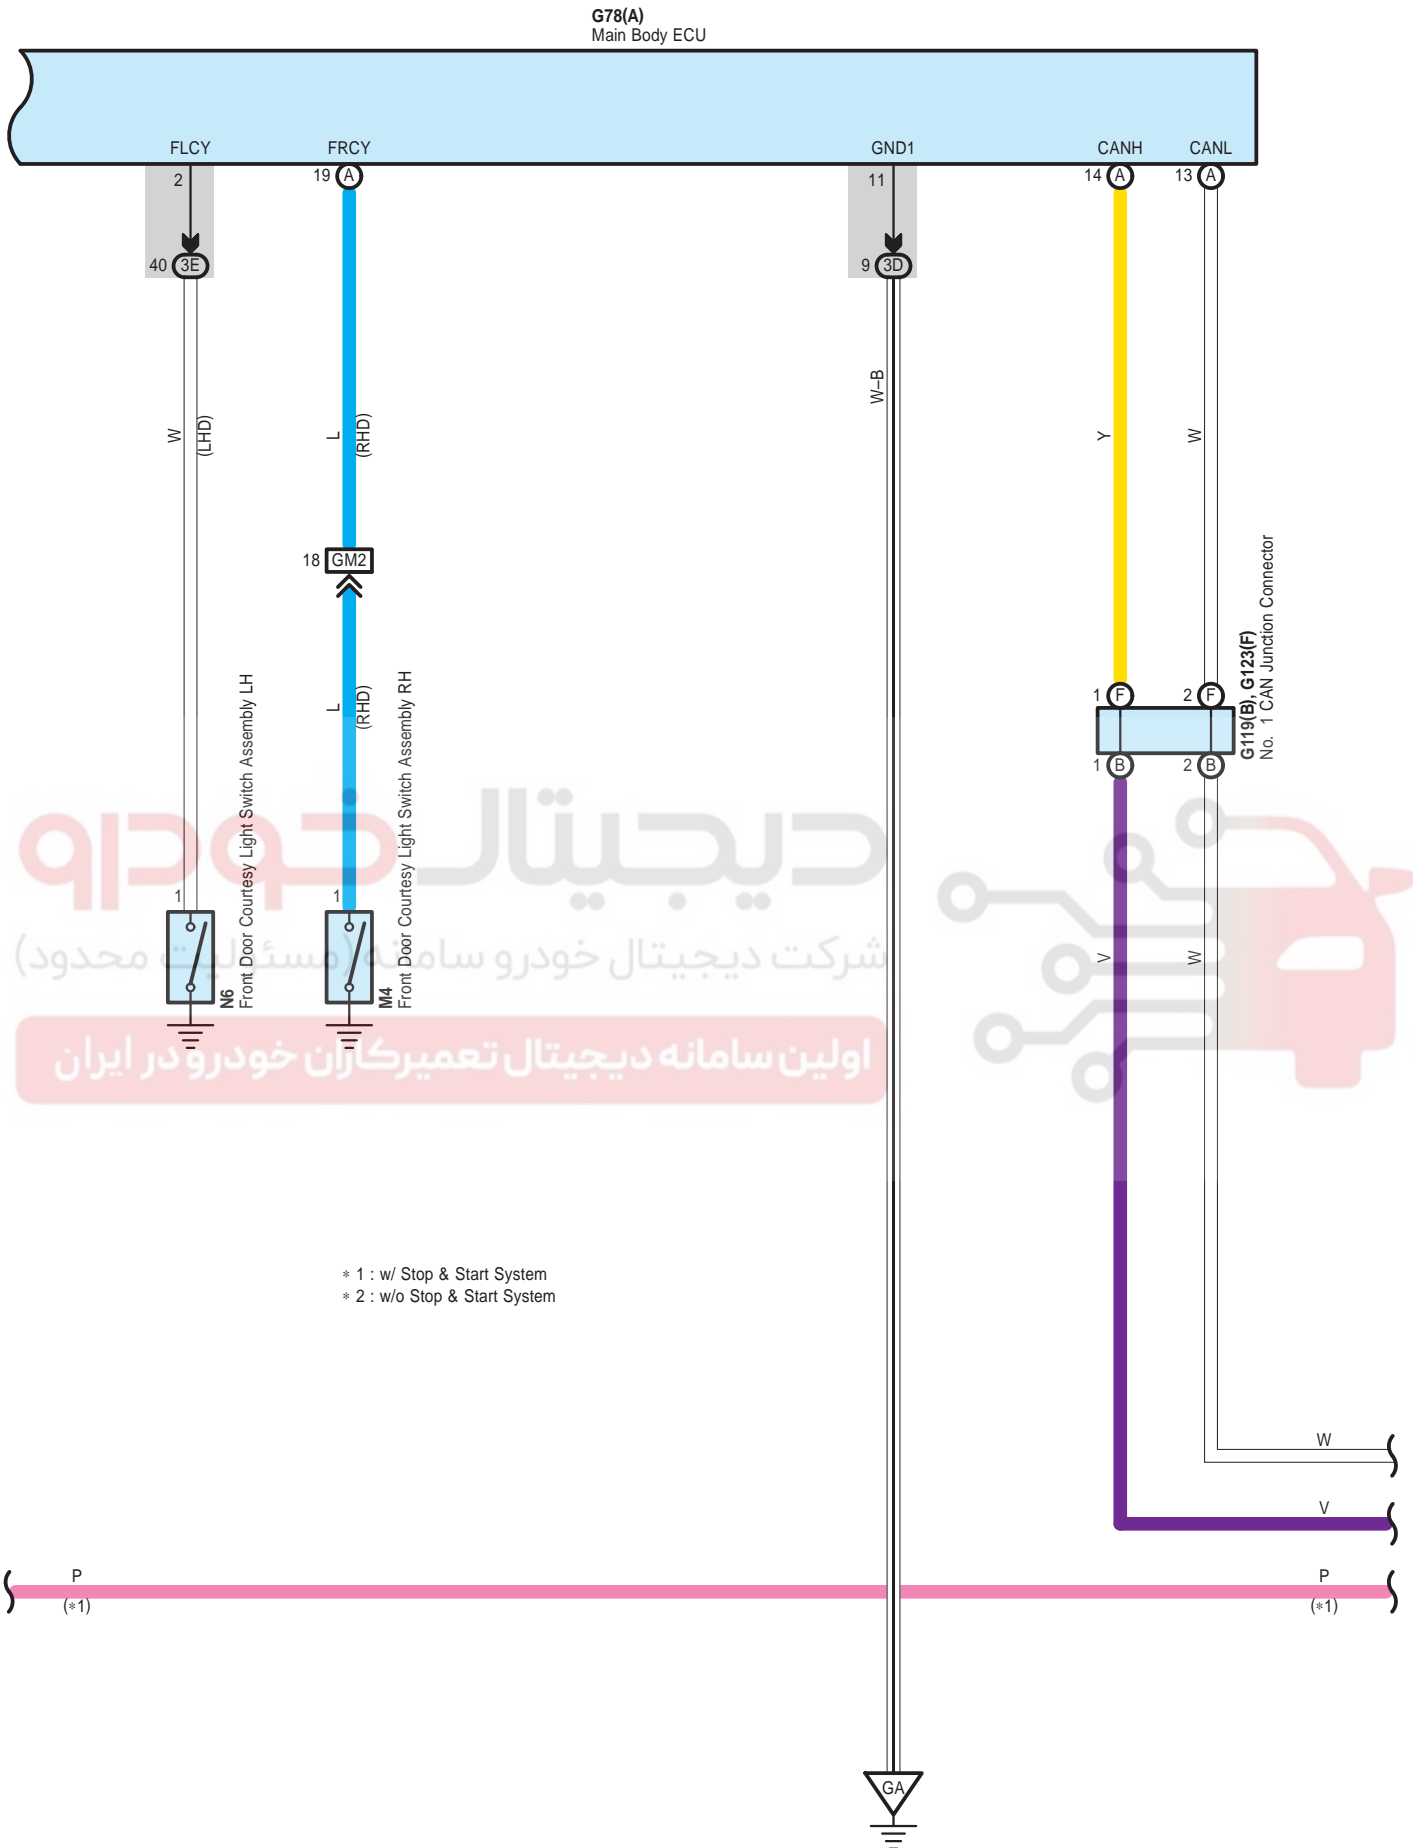

Key Reminder (w/o Entry & Start System) (Before Oct. 2015 Production)

Key Reminder (w/o Entry & Start System) (Before Oct. 2015 Production)

90980-12063

90980-12557

90980-12909

82824-12510

90980-12372

90980-12372

90980-12372

Key Reminder (w/o Entry & Start System) (Before Oct. 2015 Production)

Key Reminder (w/o Entry & Start System) (Before Oct. 2015 Production)

3D

White

90980-12890

3E

White