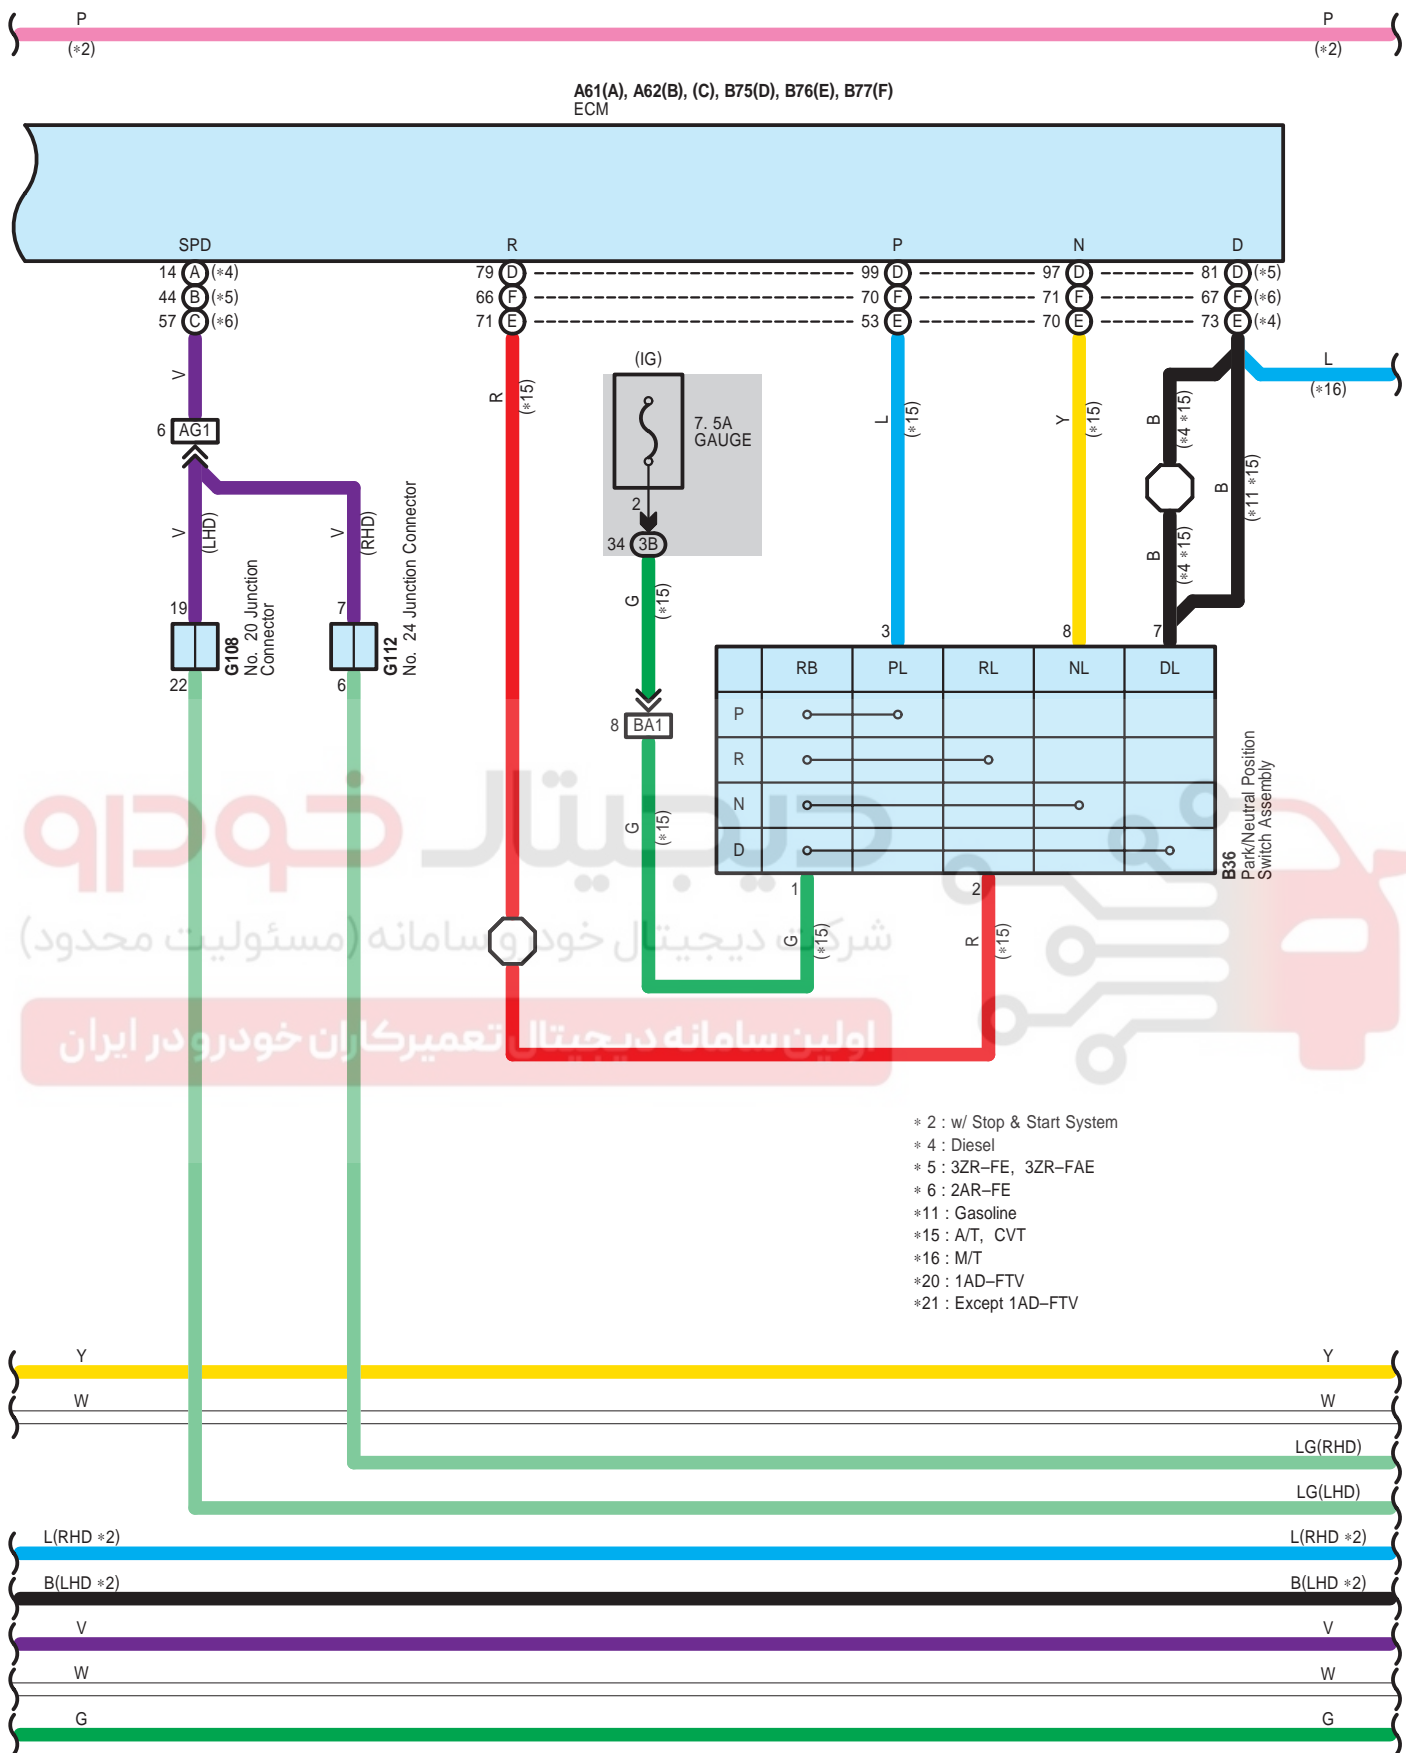

- * 2 : w/ Stop & Start System
- * 3 : w/o Stop & Start System
- * 9 : w/o Hill-Start Assist Control
- * 10 : w/ Hill-Start Assist Control

ABS <w/ VSC> , Downhill Assist Control , Hill-Start Assist Control , TRC , VSC

ABS <w/ VSC> , Downhill Assist Control , Hill-Start Assist Control , TRC , VSC

دیجیتال خودرو
 شرکت دیجیتال خودرو سامانه (مسئولیت محدود)
 * 2 : w/ Stop & Start System
 * 4 : Diesel
 * 5 : 3ZR-FE, 3ZR-FAE
 * 6 : 2AR-FE
 * 11 : Gasoline
 اولین سامانه دیجیتال تعمیرکاران خودرو در ایران

ABS <w/ VSC> , Downhill Assist Control , Hill-Start Assist Control , TRC , VSC

ABS <w/ VSC> , Downhill Assist Control , Hill-Start Assist Control , TRC , VSC

ABS <w/ VSC> , Downhill Assist Control , Hill-Start Assist Control , TRC , VSC

G 37
Brown

G 51
Black

G 78
White

ABS <w/ VSC> , Downhill Assist Control , Hill-Start Assist Control , TRC , VSC

ABS <w/ VSC> , Downhill Assist Control , Hill-Start Assist Control , TRC , VSC

3B
White

3C
White