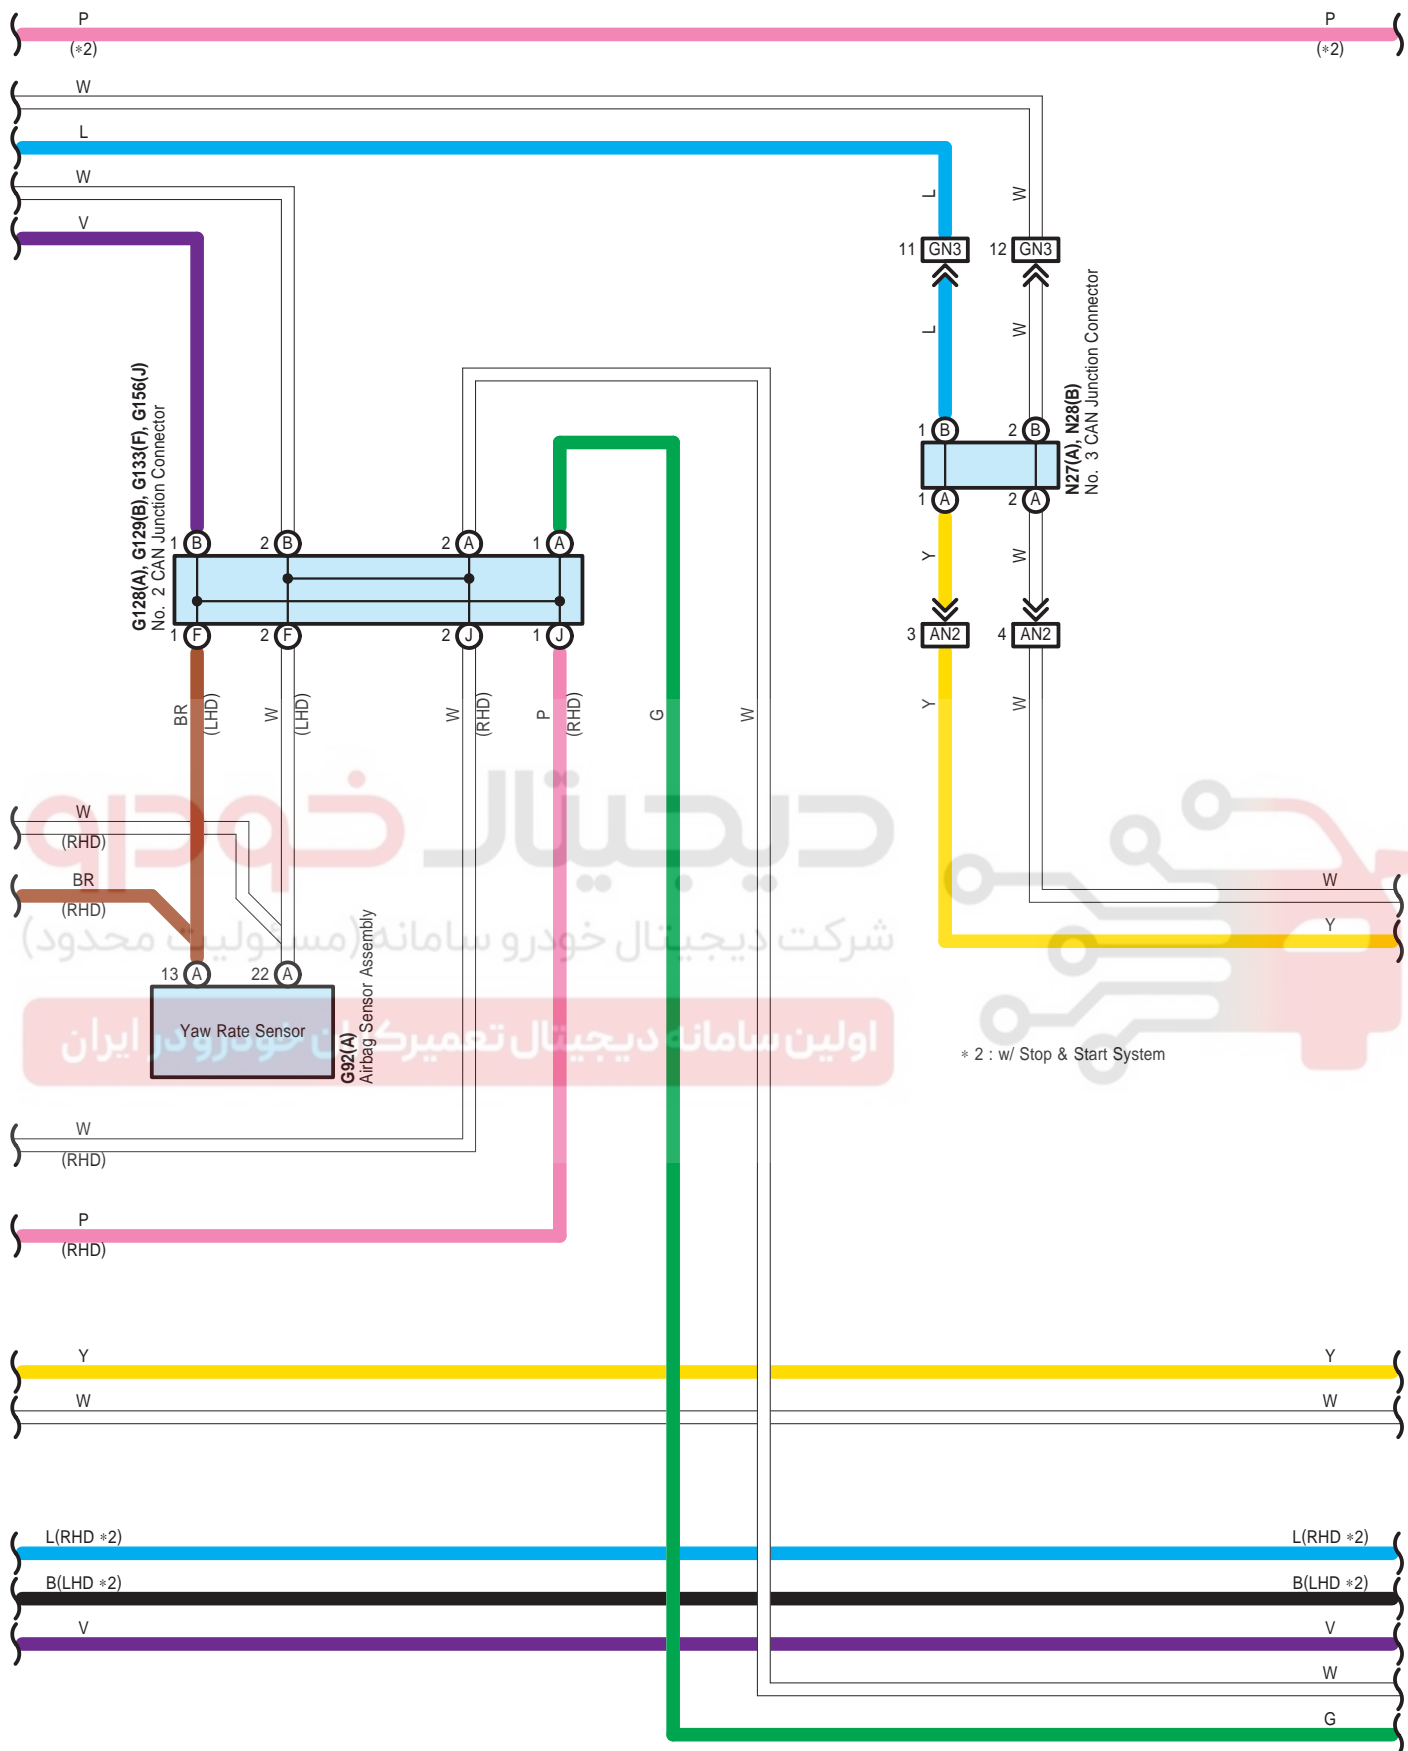

- * 2 : w/ Stop & Start System
- * 3 : w/o Stop & Start System
- * 9 : w/o Hill-Start Assist Control
- * 10 : w/ Hill-Start Assist Control

ABS <w/ VSC> , Downhill Assist Control , Hill-Start Assist Control , TRC , VSC

ABS <w/ VSC> , Downhill Assist Control , Hill-Start Assist Control , TRC , VSC

دیجیتال خودرو
 شرکت دیجیتال خودرو سامانه (مسئولیت محدود)
 * 2 : w/ Stop & Start System
 * 4 : Diesel
 * 5 : 3ZR-FE, 3ZR-FAE
 * 6 : 2AR-FE
 * 11 : Gasoline
 اولین سامانه دیجیتال تعمیرکاران خودرو در ایران

ABS <w/ VSC> , Downhill Assist Control , Hill-Start Assist Control , TRC , VSC

ABS <w/ VSC> , Downhill Assist Control , Hill-Start Assist Control , TRC , VSC

ABS <w/ VSC> , Downhill Assist Control , Hill-Start Assist Control , TRC , VSC

G 37
Brown

G 51
Black

G 78
White

ABS <w/ VSC> , Downhill Assist Control , Hill-Start Assist Control , TRC , VSC

ABS <w/ VSC> , Downhill Assist Control , Hill-Start Assist Control , TRC , VSC

3B
White

3C
White