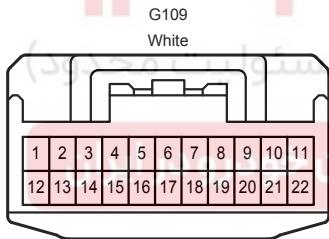

G 37
Brown

G 51
Black

G 78
White

ABS <w/ VSC> , Downhill Assist Control , Hill-Start Assist Control , TRC , VSC

ABS <w/ VSC> , Downhill Assist Control , Hill-Start Assist Control , TRC , VSC

3B
White

3C
White

3D
White

AG1
Blue

AG4
White

AG7
White

AN2
White

BA1
Blue

FA1
White

GM2
Blue