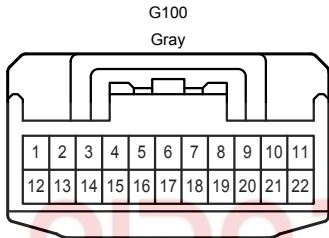

G 37
Brown

G 51
Black

G 78
White

ABS <w/ VSC> , Downhill Assist Control , Hill-Start Assist Control , TRC , VSC

ABS <w/ VSC> , Downhill Assist Control , Hill-Start Assist Control , TRC , VSC

3B
White

3C
White

3D
White

AG1
Blue

AG4
White

AG7
White

AN2
White

BA1
Blue

FA1
White

GM2
Blue