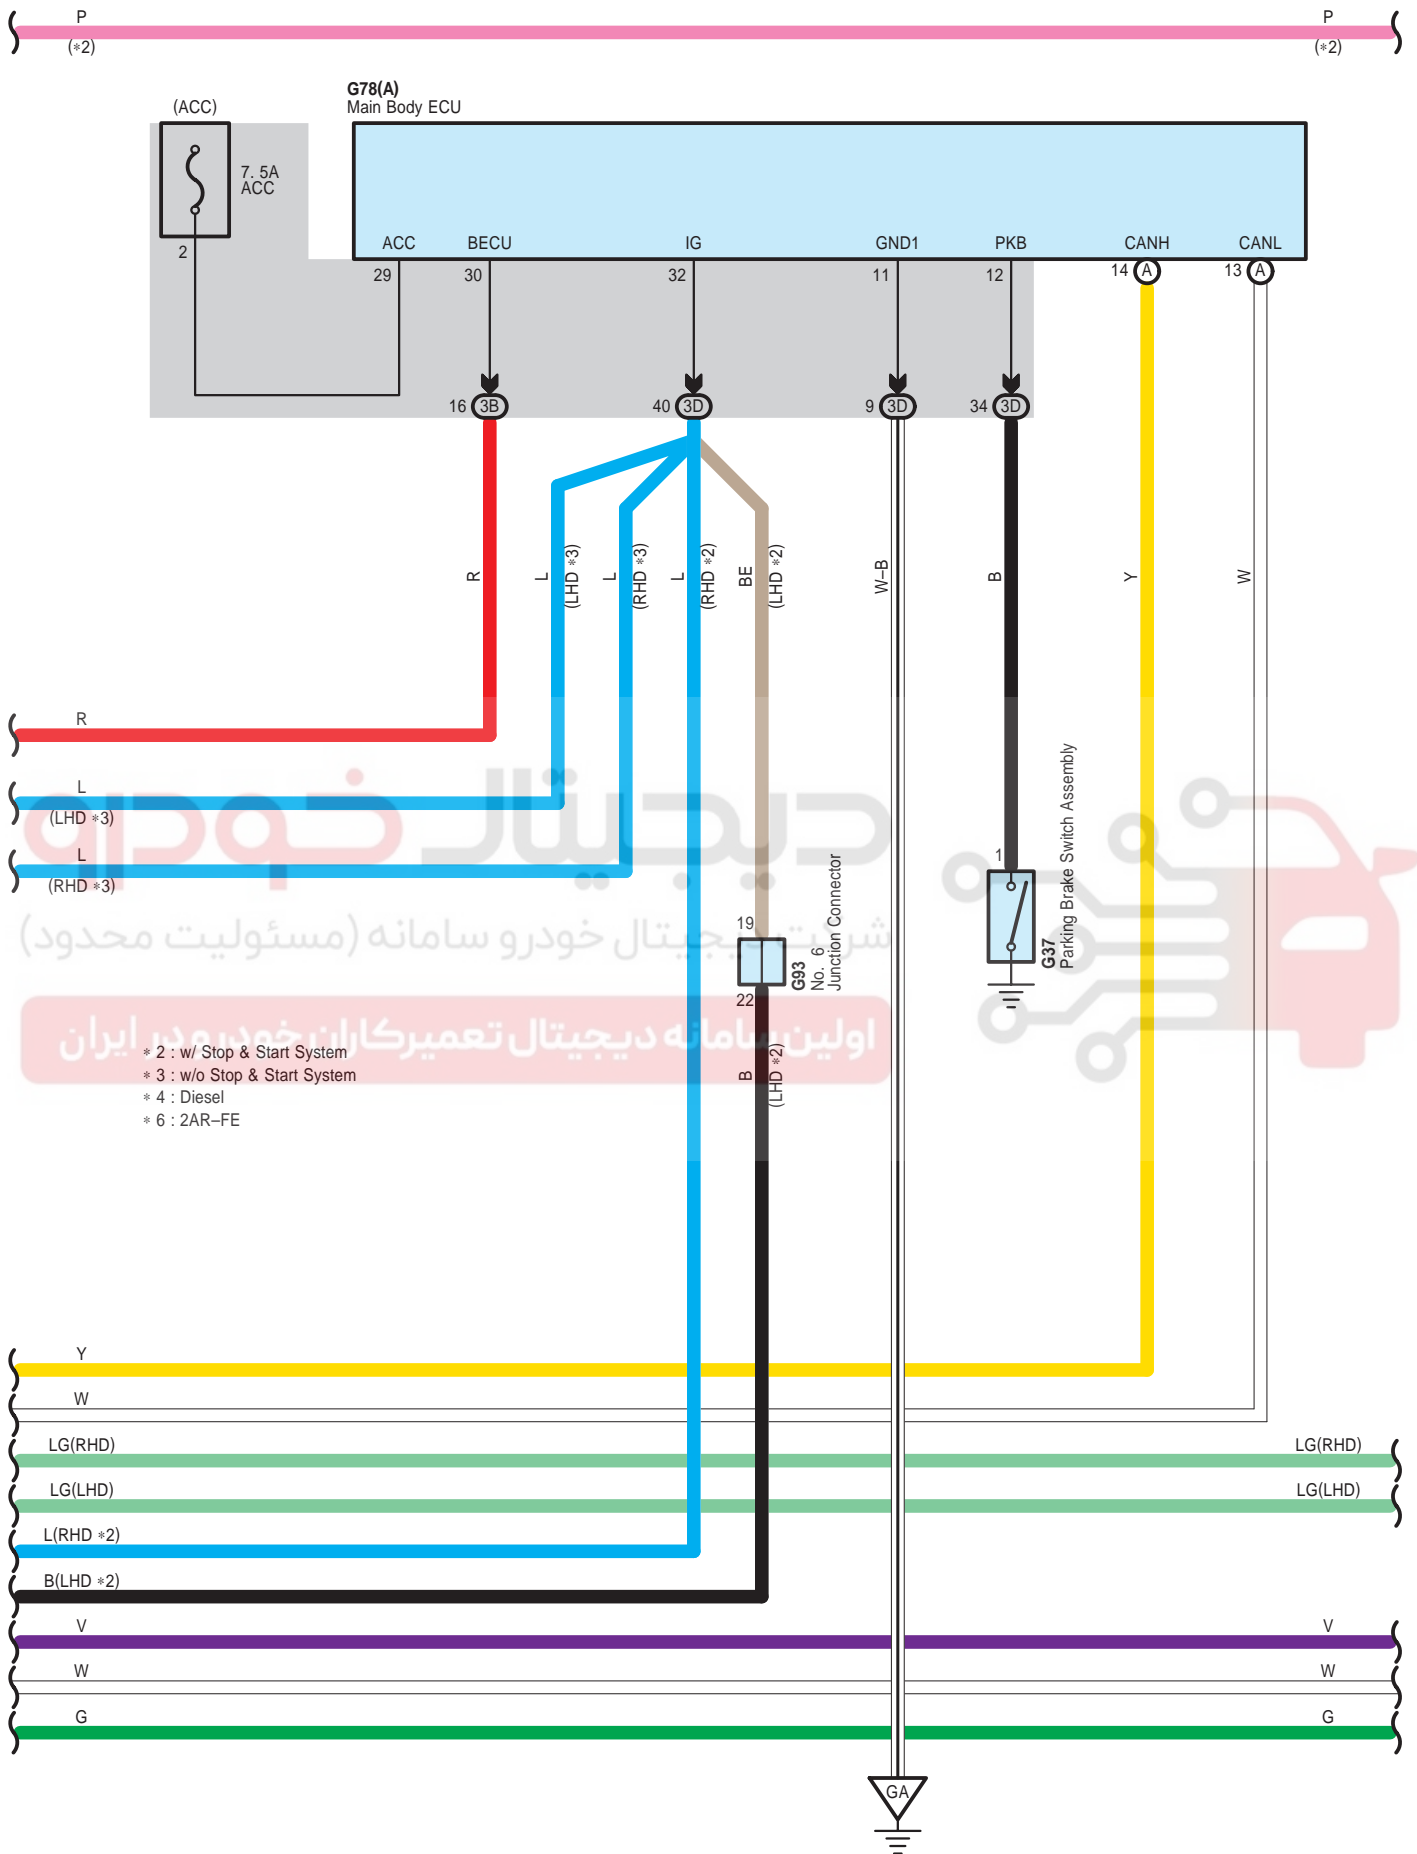

ABS <w/ VSC> , Downhill Assist Control , Hill-Start Assist Control , TRC , VSC

دیجیتال خودرو
شرکت دیجیتال خودرو سامانه (مسئولیت محدود)
اولین سامانه دیجیتال تعمیرکاران خودرو در ایران

- 2 : w/ Stop & Start System
- 3 : w/o Stop & Start System
- 4 : Diesel
- 6 : 2AR-FE