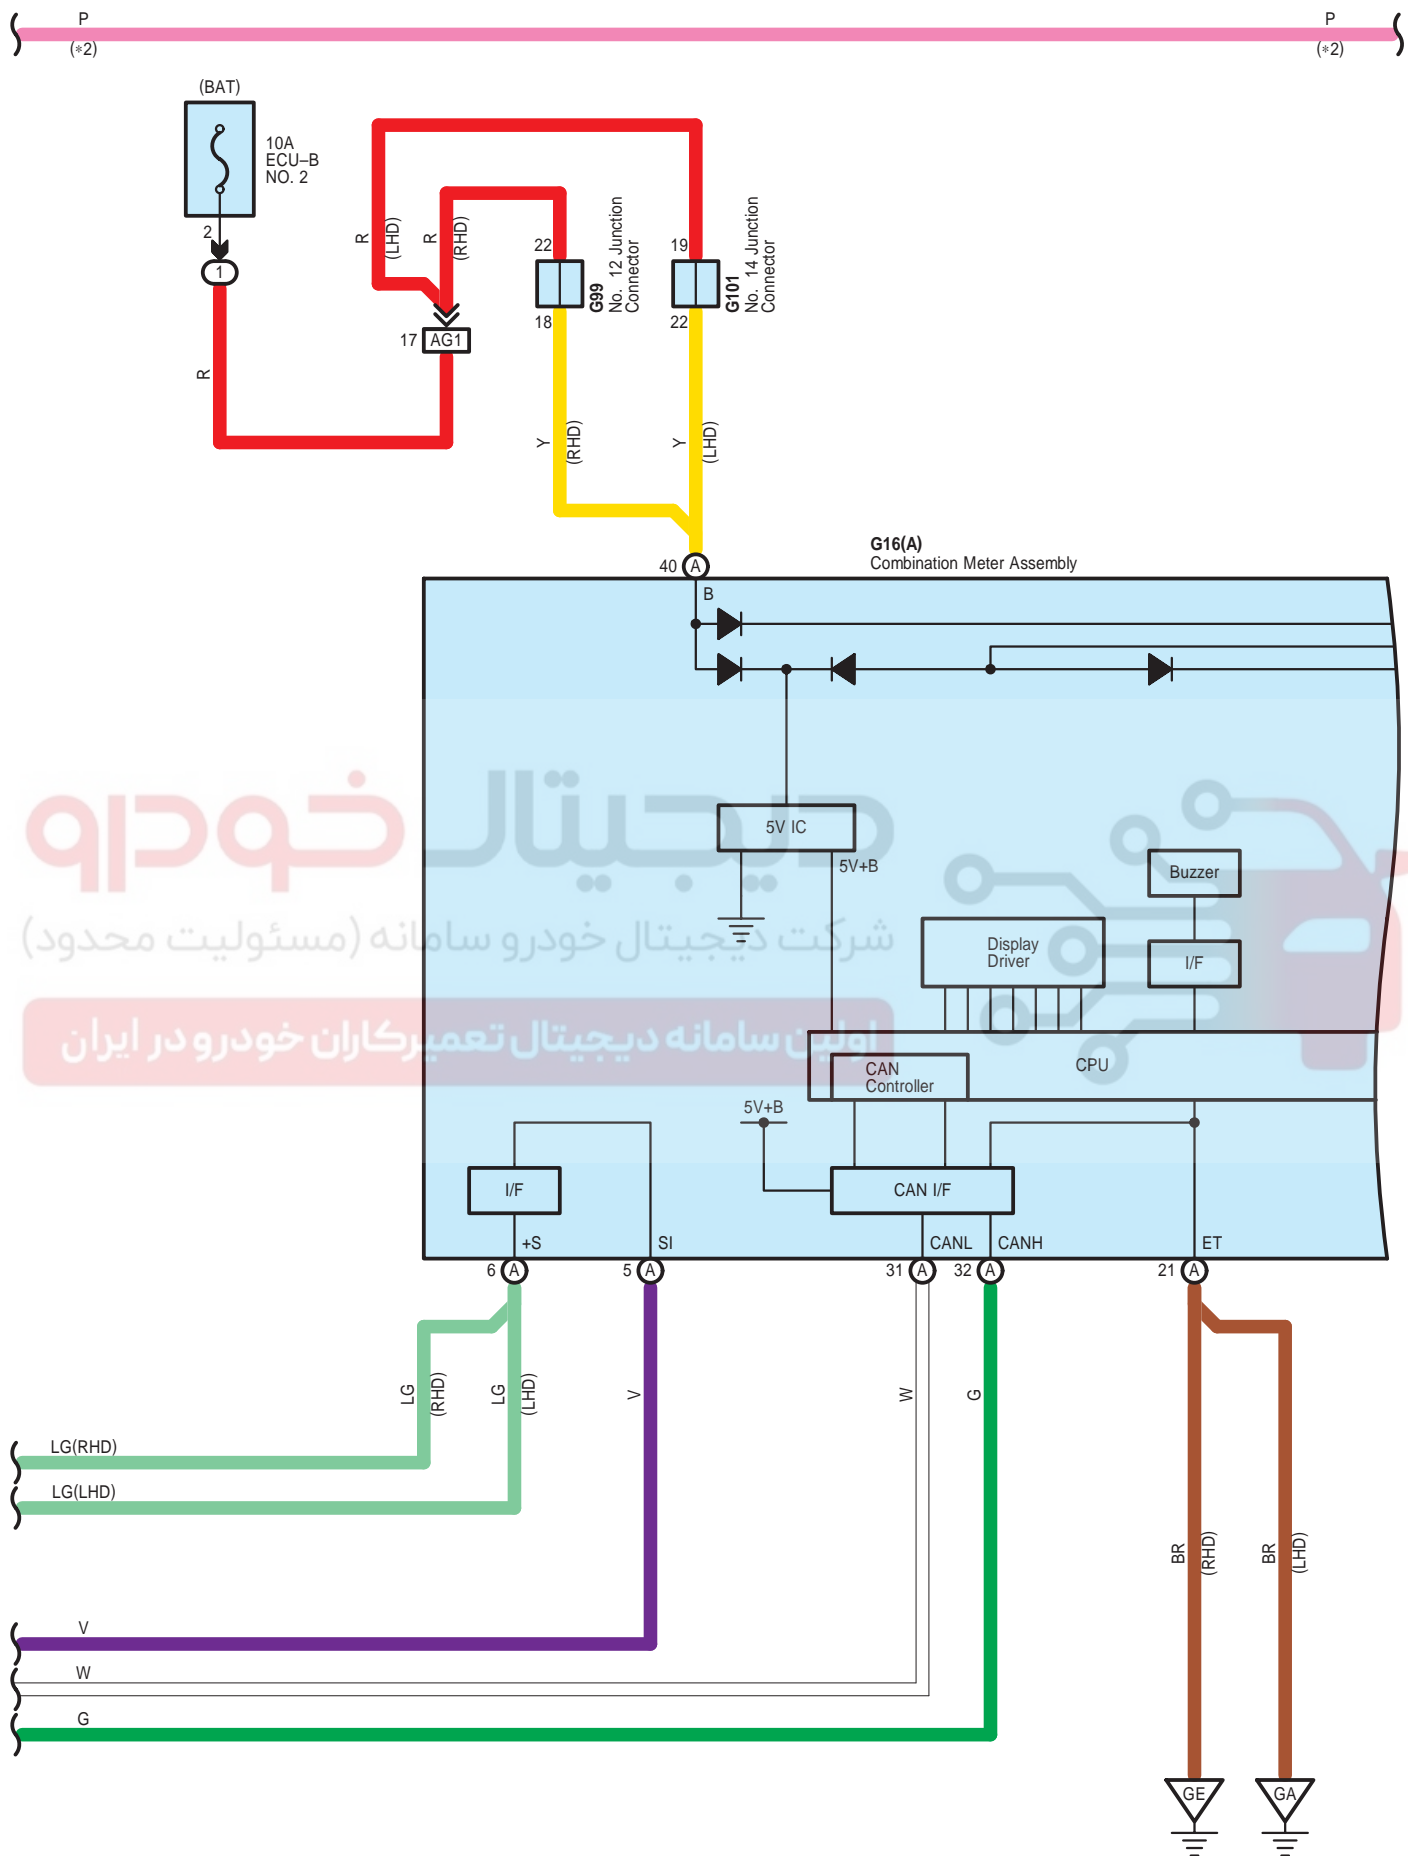

ABS <w/ VSC> , Downhill Assist Control , Hill-Start Assist Control , TRC , VSC

ABS <w/ VSC> , Downhill Assist Control , Hill-Start Assist Control , TRC , VSC

ABS <w/ VSC> , Downhill Assist Control , Hill-Start Assist Control , TRC , VSC

- * 2 : w/ Stop & Start System
- * 3 : w/o Stop & Start System
- * 4 : Diesel
- * 6 : 2AR-FE

ABS <w/ VSC> , Downhill Assist Control , Hill-Start Assist Control , TRC , VSC

ABS <w/ VSC> , Downhill Assist Control , Hill-Start Assist Control , TRC , VSC

G 37
Brown

G 51
Black

G 78
White

ABS <w/ VSC> , Downhill Assist Control , Hill-Start Assist Control , TRC , VSC

ABS <w/ VSC> , Downhill Assist Control , Hill-Start Assist Control , TRC , VSC

3B
White

3C
White