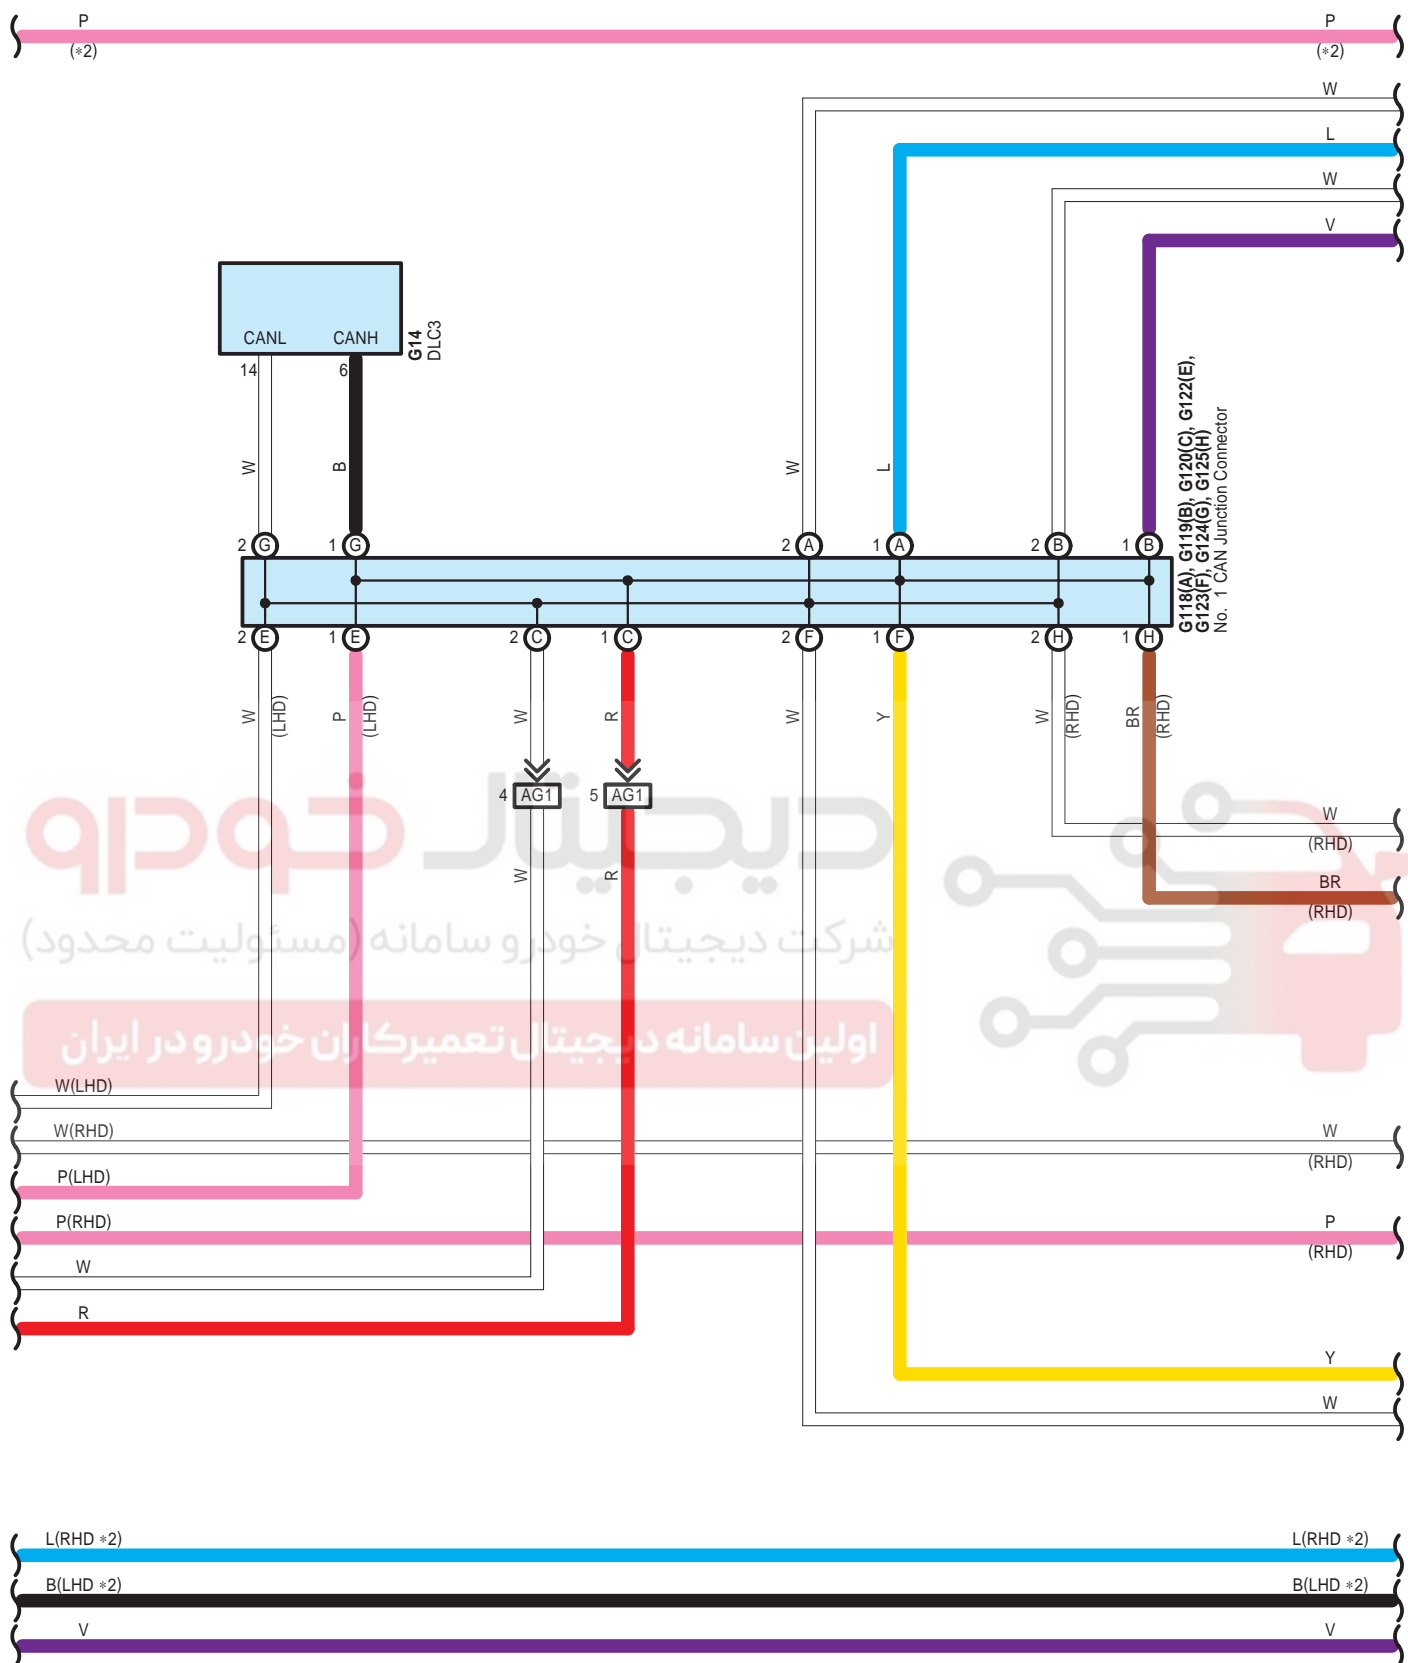

- * 2 : w/ Stop & Start System
- * 3 : w/o Stop & Start System
- * 9 : w/o Hill-Start Assist Control
- * 10 : w/ Hill-Start Assist Control

ABS <w/ VSC> , Downhill Assist Control , Hill-Start Assist Control , TRC , VSC

ABS <w/ VSC> , Downhill Assist Control , Hill-Start Assist Control , TRC , VSC

ABS <w/ VSC> , Downhill Assist Control , Hill-Start Assist Control , TRC , VSC

ABS <w/ VSC> , Downhill Assist Control , Hill-Start Assist Control , TRC , VSC

G 37
Brown

G 51
Black

G 78
White

ABS <w/ VSC> , Downhill Assist Control , Hill-Start Assist Control , TRC , VSC

ABS <w/ VSC> , Downhill Assist Control , Hill-Start Assist Control , TRC , VSC

3B
White

3C
White

3D
White

AG1
Blue

AG4
White

AG7
White

AN2
White

BA1
Blue

FA1
White

GM2
Blue