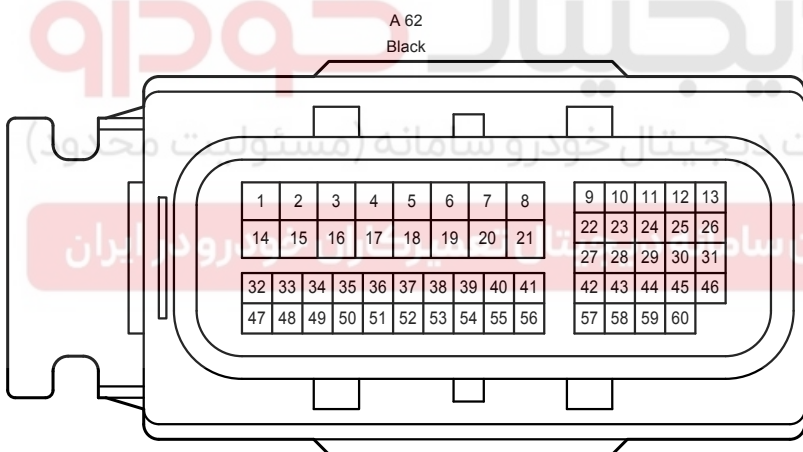

ABS <w/ VSC> , Downhill Assist Control , Hill-Start Assist Control , TRC , VSC