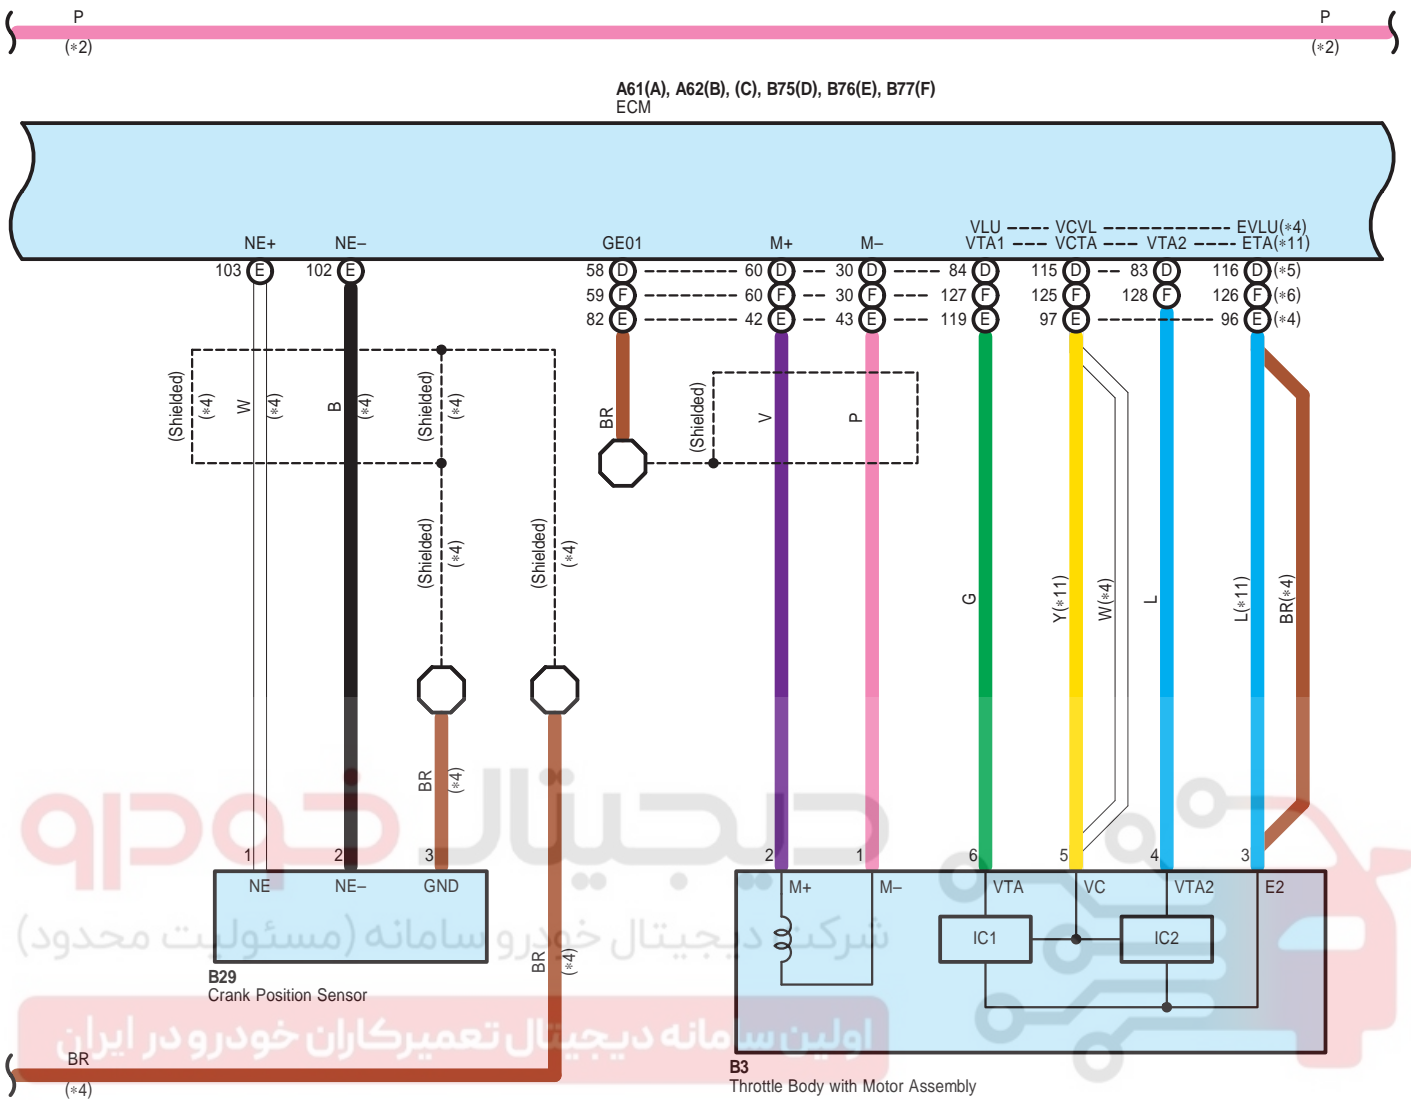

ABS <w/ VSC> , Downhill Assist Control , Hill-Start Assist Control , TRC , VSC