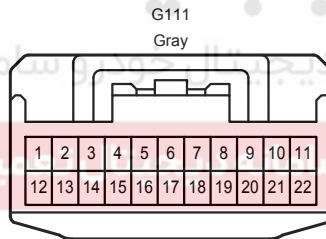

G 37
Brown

G 51
Black

G 78
White

ABS <w/ VSC> , Downhill Assist Control , Hill-Start Assist Control , TRC , VSC

ABS <w/ VSC> , Downhill Assist Control , Hill-Start Assist Control , TRC , VSC

3B
White

3C
White

3D
White

AG1
Blue

AG4
White

AG7
White

AN2
White

BA1
Blue

FA1
White

GM2
Blue