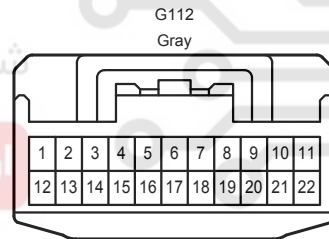

G 37
Brown

G 51
Black

G 78
White

ABS <w/ VSC> , Downhill Assist Control , Hill-Start Assist Control , TRC , VSC

ABS <w/ VSC> , Downhill Assist Control , Hill-Start Assist Control , TRC , VSC

3B
White

3C
White

3D
White

AG1
Blue

AG4
White

AG7
White

AN2
White

BA1
Blue

FA1
White

GM2
Blue