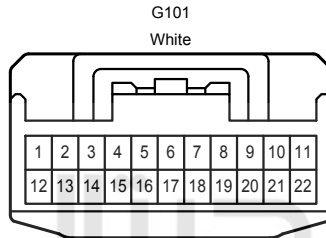

G 37
Brown

G 51
Black

G 78
White

ABS <w/ VSC> , Downhill Assist Control , Hill-Start Assist Control , TRC , VSC

ABS <w/ VSC> , Downhill Assist Control , Hill-Start Assist Control , TRC , VSC

3B
White

3C
White

3D
White

AG1
Blue

AG4
White

AG7
White

AN2
White

BA1
Blue

FA1
White

GM2
Blue