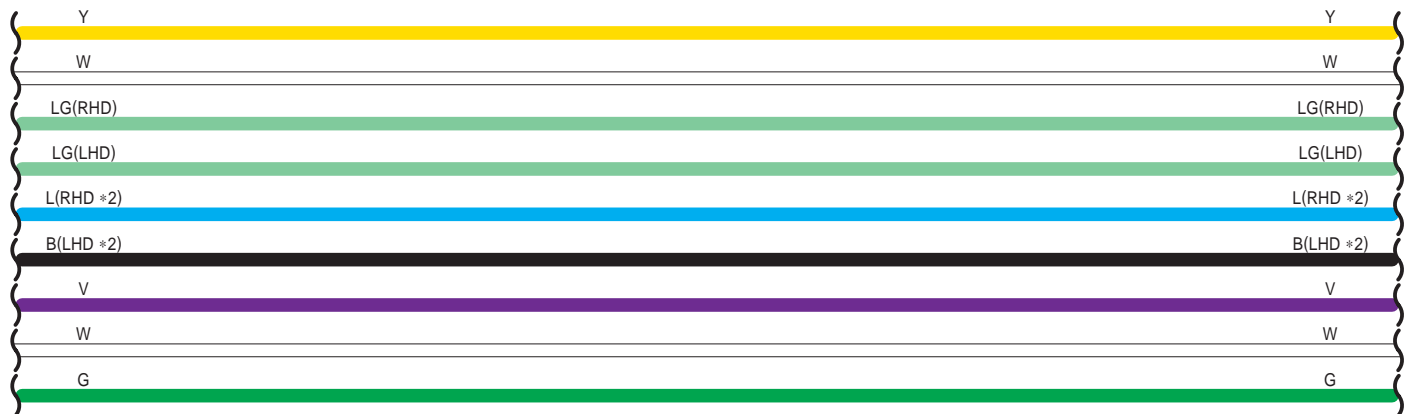

- * 2 : w/ Stop & Start System
- * 3 : w/o Stop & Start System
- * 9 : w/o Hill-Start Assist Control
- * 10 : w/ Hill-Start Assist Control

ABS <w/ VSC> , Downhill Assist Control , Hill-Start Assist Control , TRC , VSC

ABS <w/ VSC> , Downhill Assist Control , Hill-Start Assist Control , TRC , VSC

دیجیتال خودرو
 شرکت دیجیتال خودرو سامانه (مسئولیت محدود)
 * 2 : w/ Stop & Start System
 * 4 : Diesel
 * 5 : 3ZR-FE, 3ZR-FAE
 * 6 : 2AR-FE
 * 11 : Gasoline
 اولین سامانه دیجیتال تعمیرکاران خودرو در ایران

ABS <w/ VSC> , Downhill Assist Control , Hill-Start Assist Control , TRC , VSC

ABS <w/ VSC> , Downhill Assist Control , Hill-Start Assist Control , TRC , VSC

ABS <w/ VSC> , Downhill Assist Control , Hill-Start Assist Control , TRC , VSC

G 37
Brown

G 51
Black

G 78
White

ABS <w/ VSC> , Downhill Assist Control , Hill-Start Assist Control , TRC , VSC

ABS <w/ VSC> , Downhill Assist Control , Hill-Start Assist Control , TRC , VSC

3B
White

3C
White