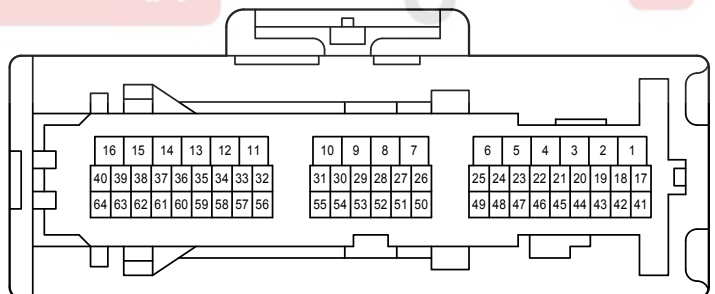

: There is no wire color information.

Audio System <6 Speaker w/o Navigation System>

Audio System <6 Speaker w/o Navigation System>

2D
White

3A
White

3B
White

GA1
White

GH1
White