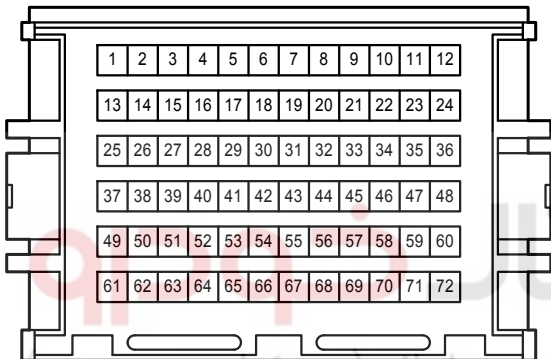

: There is no wire color information.

Audio System <6 Speaker w/o Navigation System>

Audio System <6 Speaker w/o Navigation System>

2D
White

3A
White

3B
White

GA1
White

GH1
White