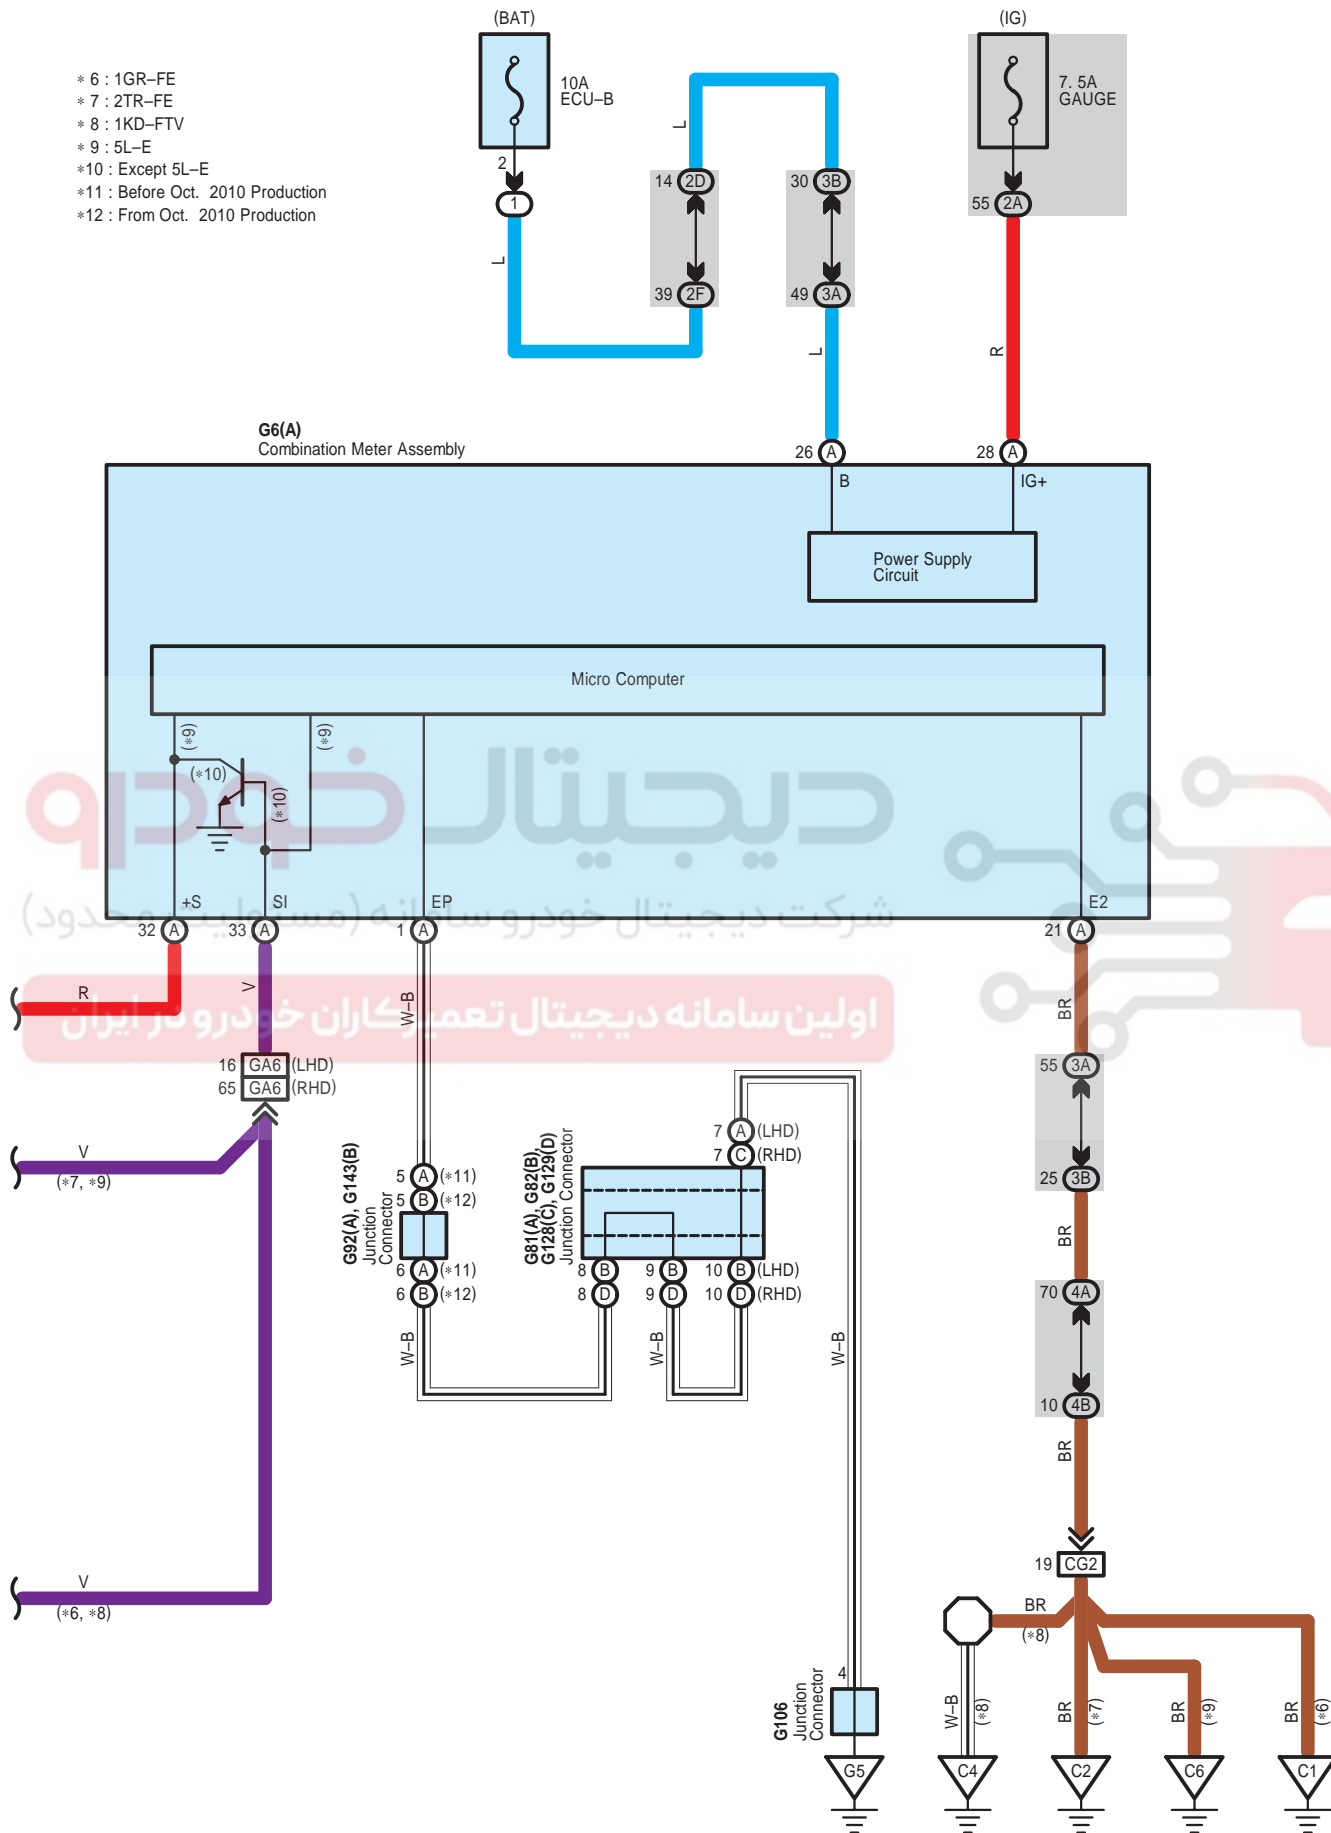

Audio System <9 Speaker w/o Navigation System>

: There is no wire color information.

Audio System <9 Speaker w/o Navigation System>

Audio System <9 Speaker w/o Navigation System>

- * 6 : 1GR-FE
- * 7 : 2TR-FE
- * 8 : 1KD-FTV
- * 9 : 5L-E
- *10 : Except 5L-E
- *11 : Before Oct. 2010 Production
- *12 : From Oct. 2010 Production