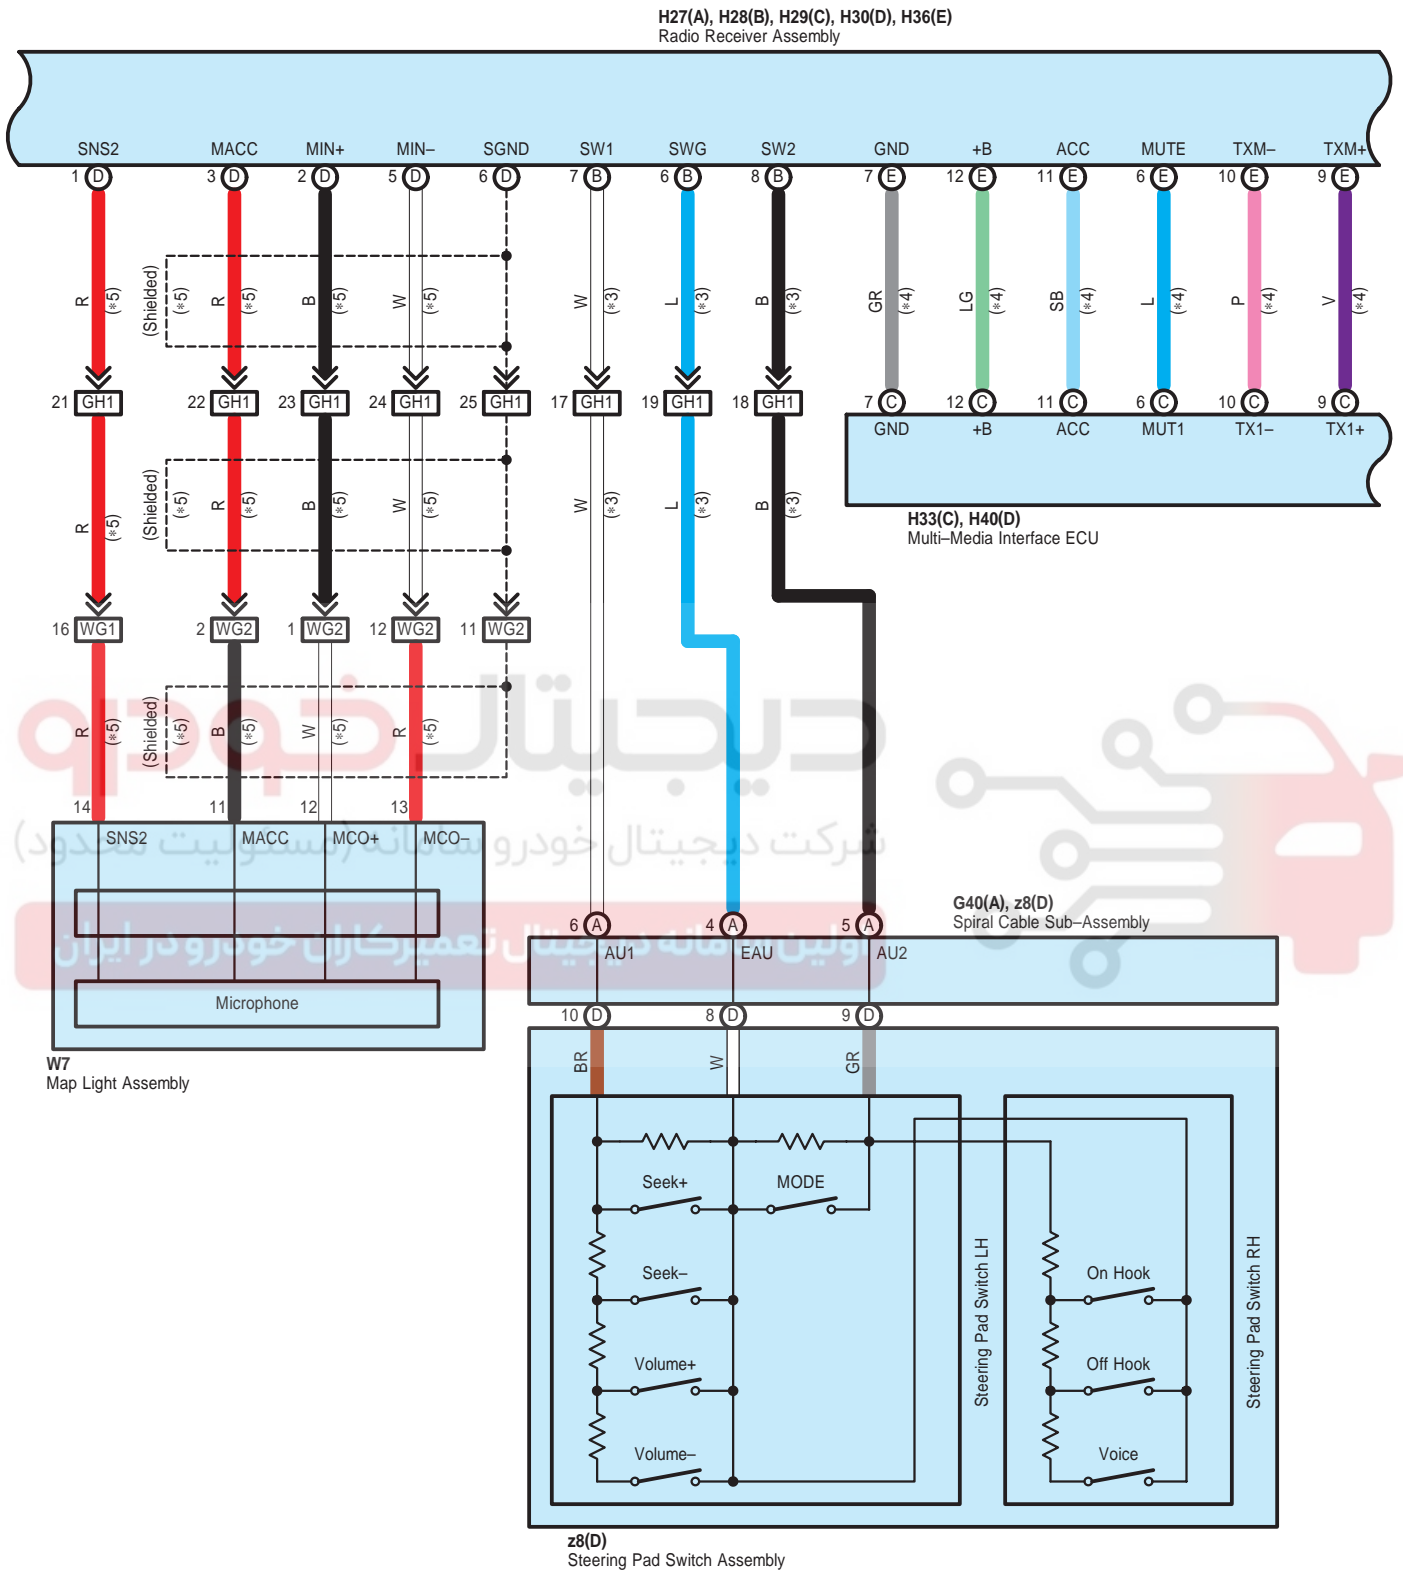

Audio System <6 Speaker w/o Navigation System>