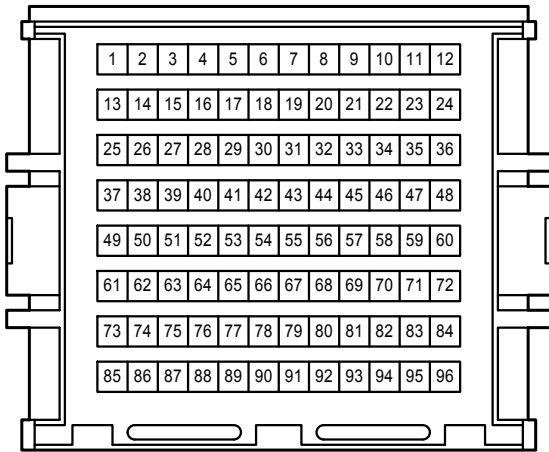

H 36
White

H 38
White

H 39
Black

H 40
Brown

Audio System <9 Speaker w/o Navigation System>

Audio System <9 Speaker w/o Navigation System>

4A
White

4B
White