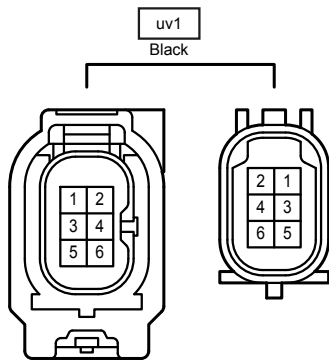

GH3
Gray

Audio System <w/ Navigation System> , Multi-Terrain Monitor <w/ Navigation System> , Navigation System , Parking Assist <Back Guide Monitor / Rear View Monitor and Wide-View Front & Side Monitor> , Parking Assist <TOYOTA Parking Assist-Sensor>