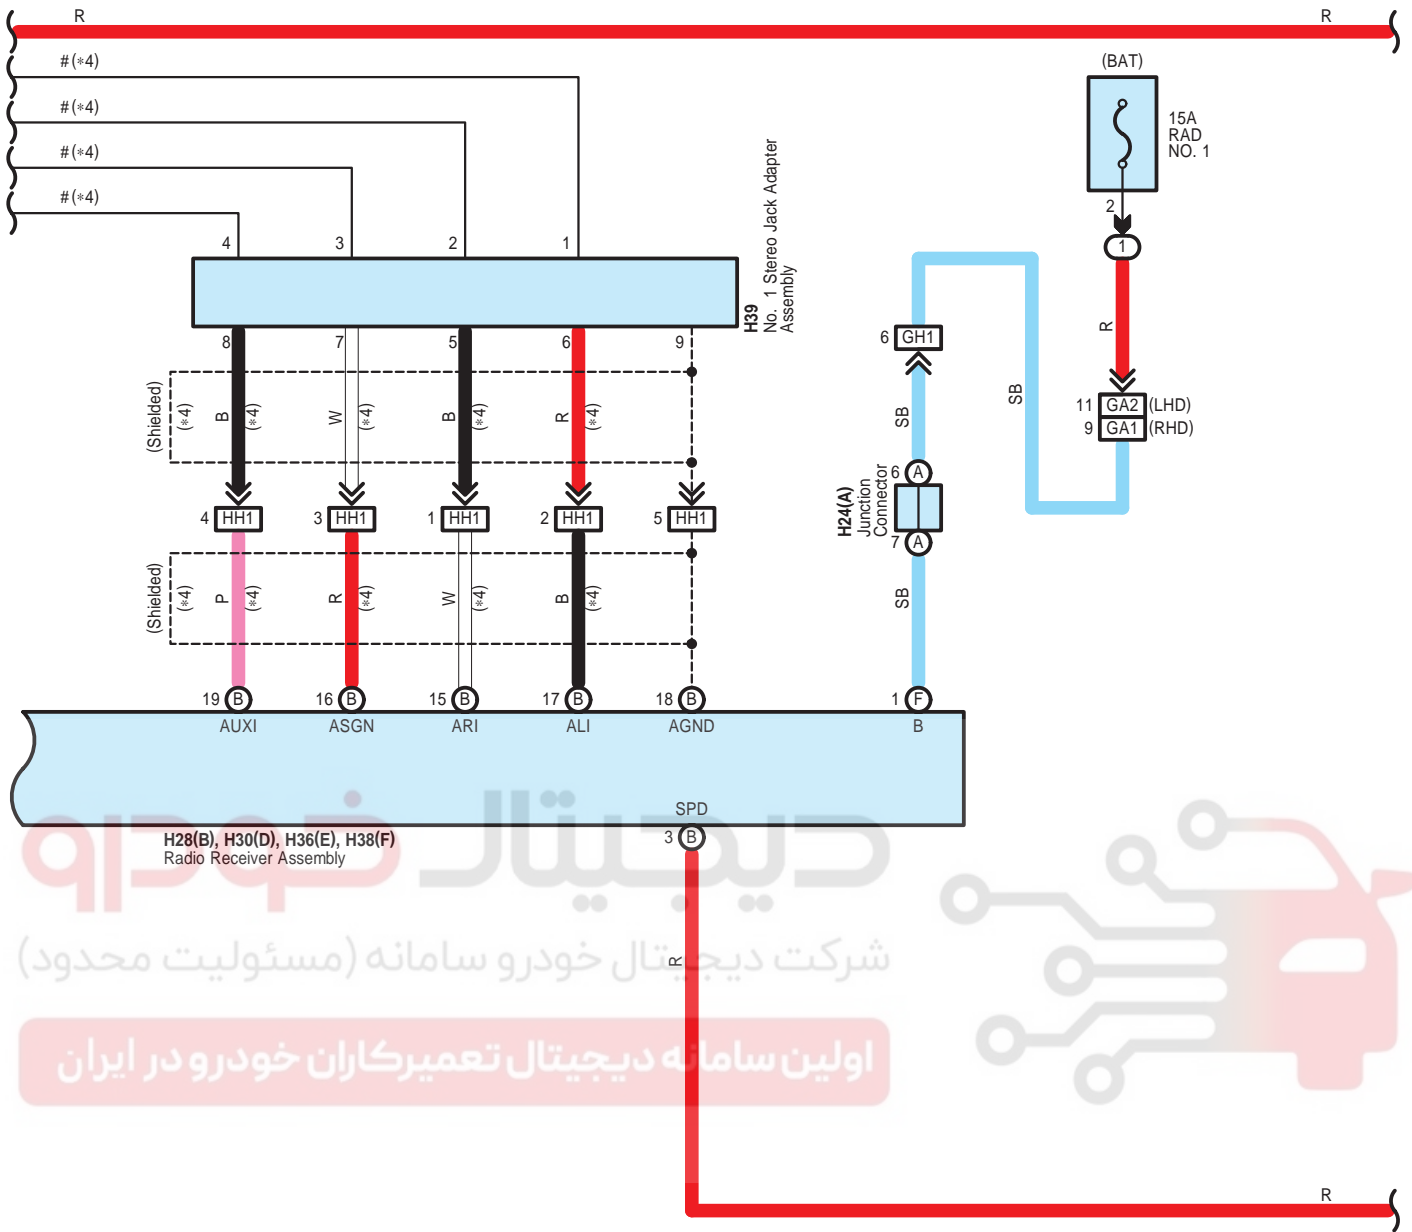

Audio System <9 Speaker w/o Navigation System>

: There is no wire color information.

Audio System <9 Speaker w/o Navigation System>

Audio System <9 Speaker w/o Navigation System>

- * 6 : 1GR-FE
- * 7 : 2TR-FE
- * 8 : 1KD-FTV
- * 9 : 5L-E
- *10 : Except 5L-E
- *11 : Before Oct. 2010 Production
- *12 : From Oct. 2010 Production