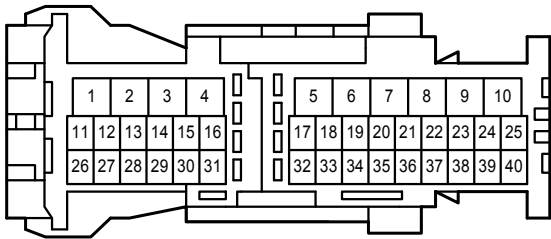

: There is no wire color information.

Audio System <6 Speaker w/o Navigation System>

Audio System <6 Speaker w/o Navigation System>

2D
White

3A
White

3B
White

GA1
White

GH1
White