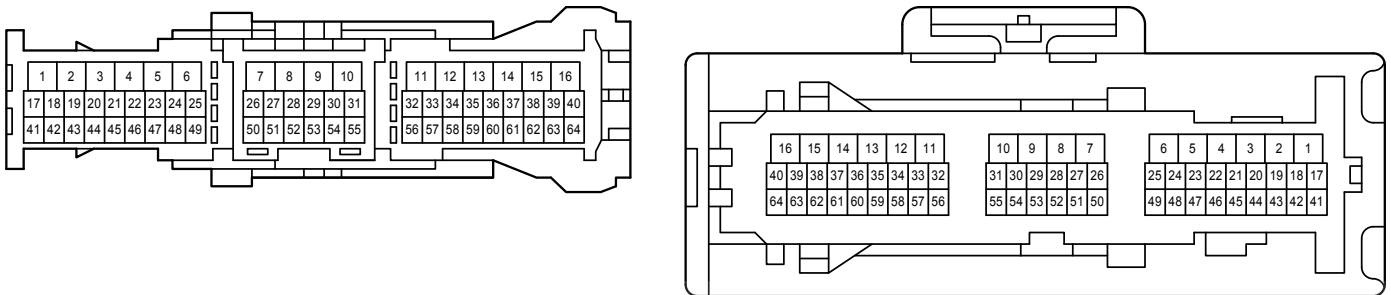

Audio System <6 Speaker w/o Navigation System>

GQ1
White