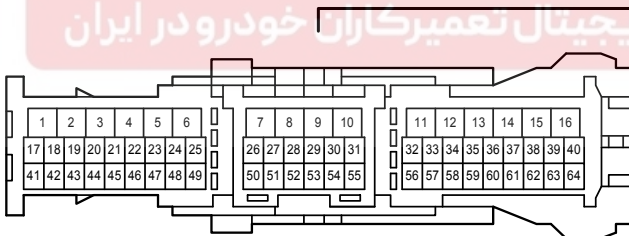

: There is no wire color information.

Audio System <6 Speaker w/o Navigation System>

Audio System <6 Speaker w/o Navigation System>

2D
White

3A
White

3B
White

GA1
White

GH1
White