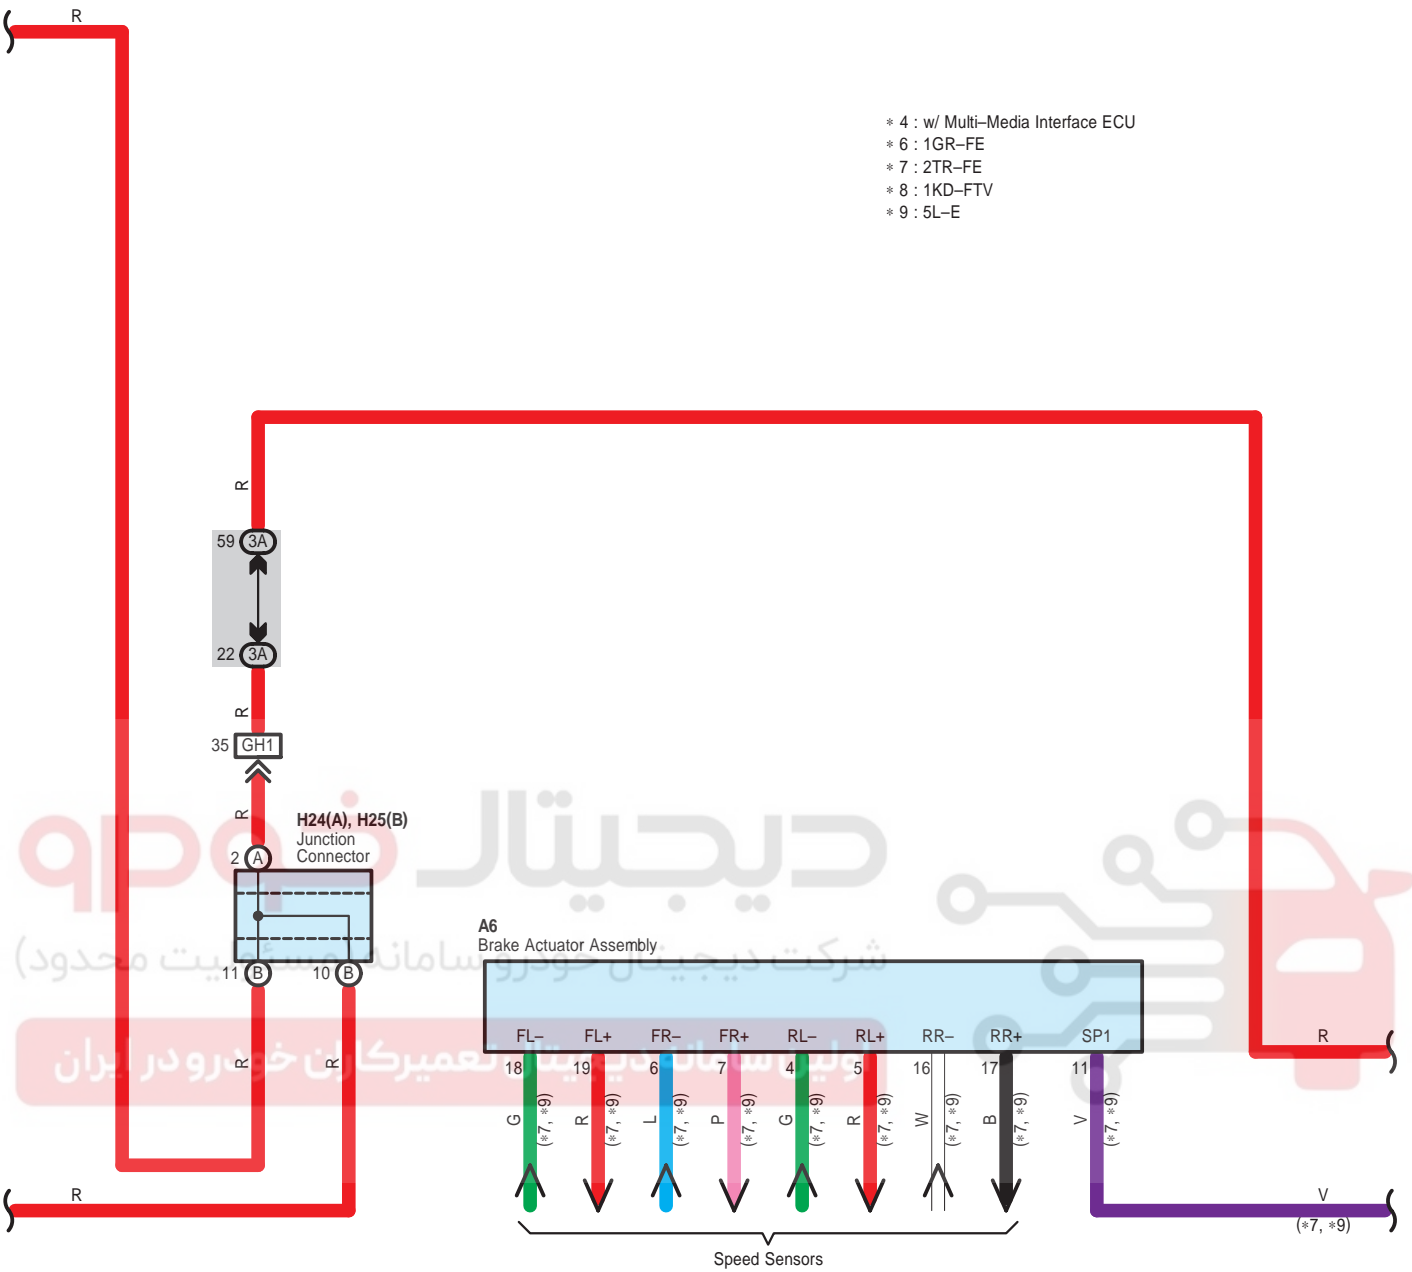

Audio System <9 Speaker w/o Navigation System>

: There is no wire color information.

Audio System <9 Speaker w/o Navigation System>

Audio System <9 Speaker w/o Navigation System>

- * 6 : 1GR-FE
- * 7 : 2TR-FE
- * 8 : 1KD-FTV
- * 9 : 5L-E
- *10 : Except 5L-E
- *11 : Before Oct. 2010 Production
- *12 : From Oct. 2010 Production