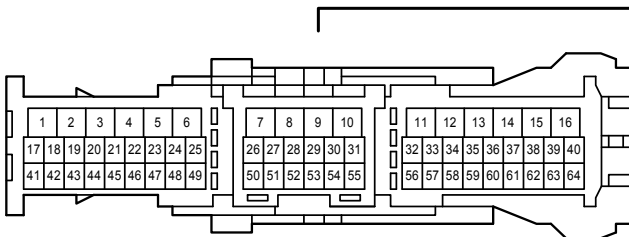

: There is no wire color information.

Audio System <6 Speaker w/o Navigation System>

Audio System <6 Speaker w/o Navigation System>

2D
White

3A
White

3B
White

GA1
White

GH1
White