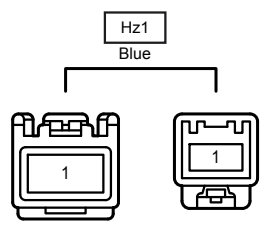

CG2

White

GA1

White

GA2
White

GA6
White

GH1
White

GH2
White

GH3
Gray

Audio System <w/ Navigation System> , Multi-Terrain Monitor <w/ Navigation System> , Navigation System , Parking Assist <Back Guide Monitor / Rear View Monitor and Wide-View Front & Side Monitor> , Parking Assist <TOYOTA Parking Assist-Sensor>