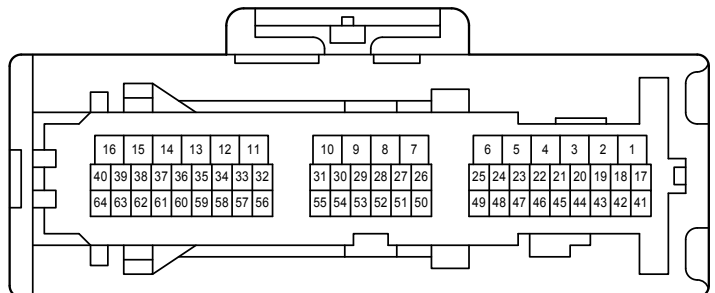

: There is no wire color information.

Audio System <6 Speaker w/o Navigation System>

Audio System <6 Speaker w/o Navigation System>

2D
White

3A
White

3B
White

GA1
White

GH1
White