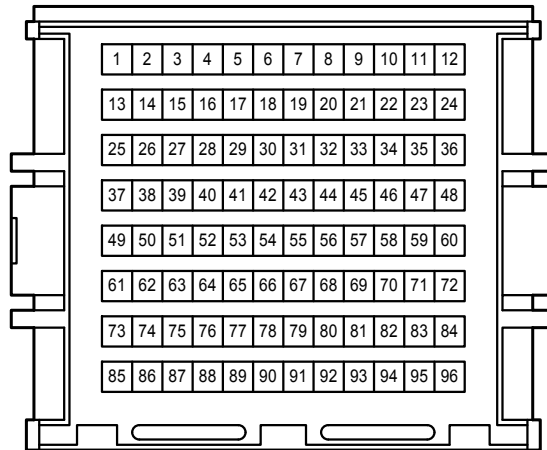

: There is no wire color information.

Audio System <6 Speaker w/o Navigation System>

Audio System <6 Speaker w/o Navigation System>

2D
White

3A
White

3B
White

GA1
White

GH1
White