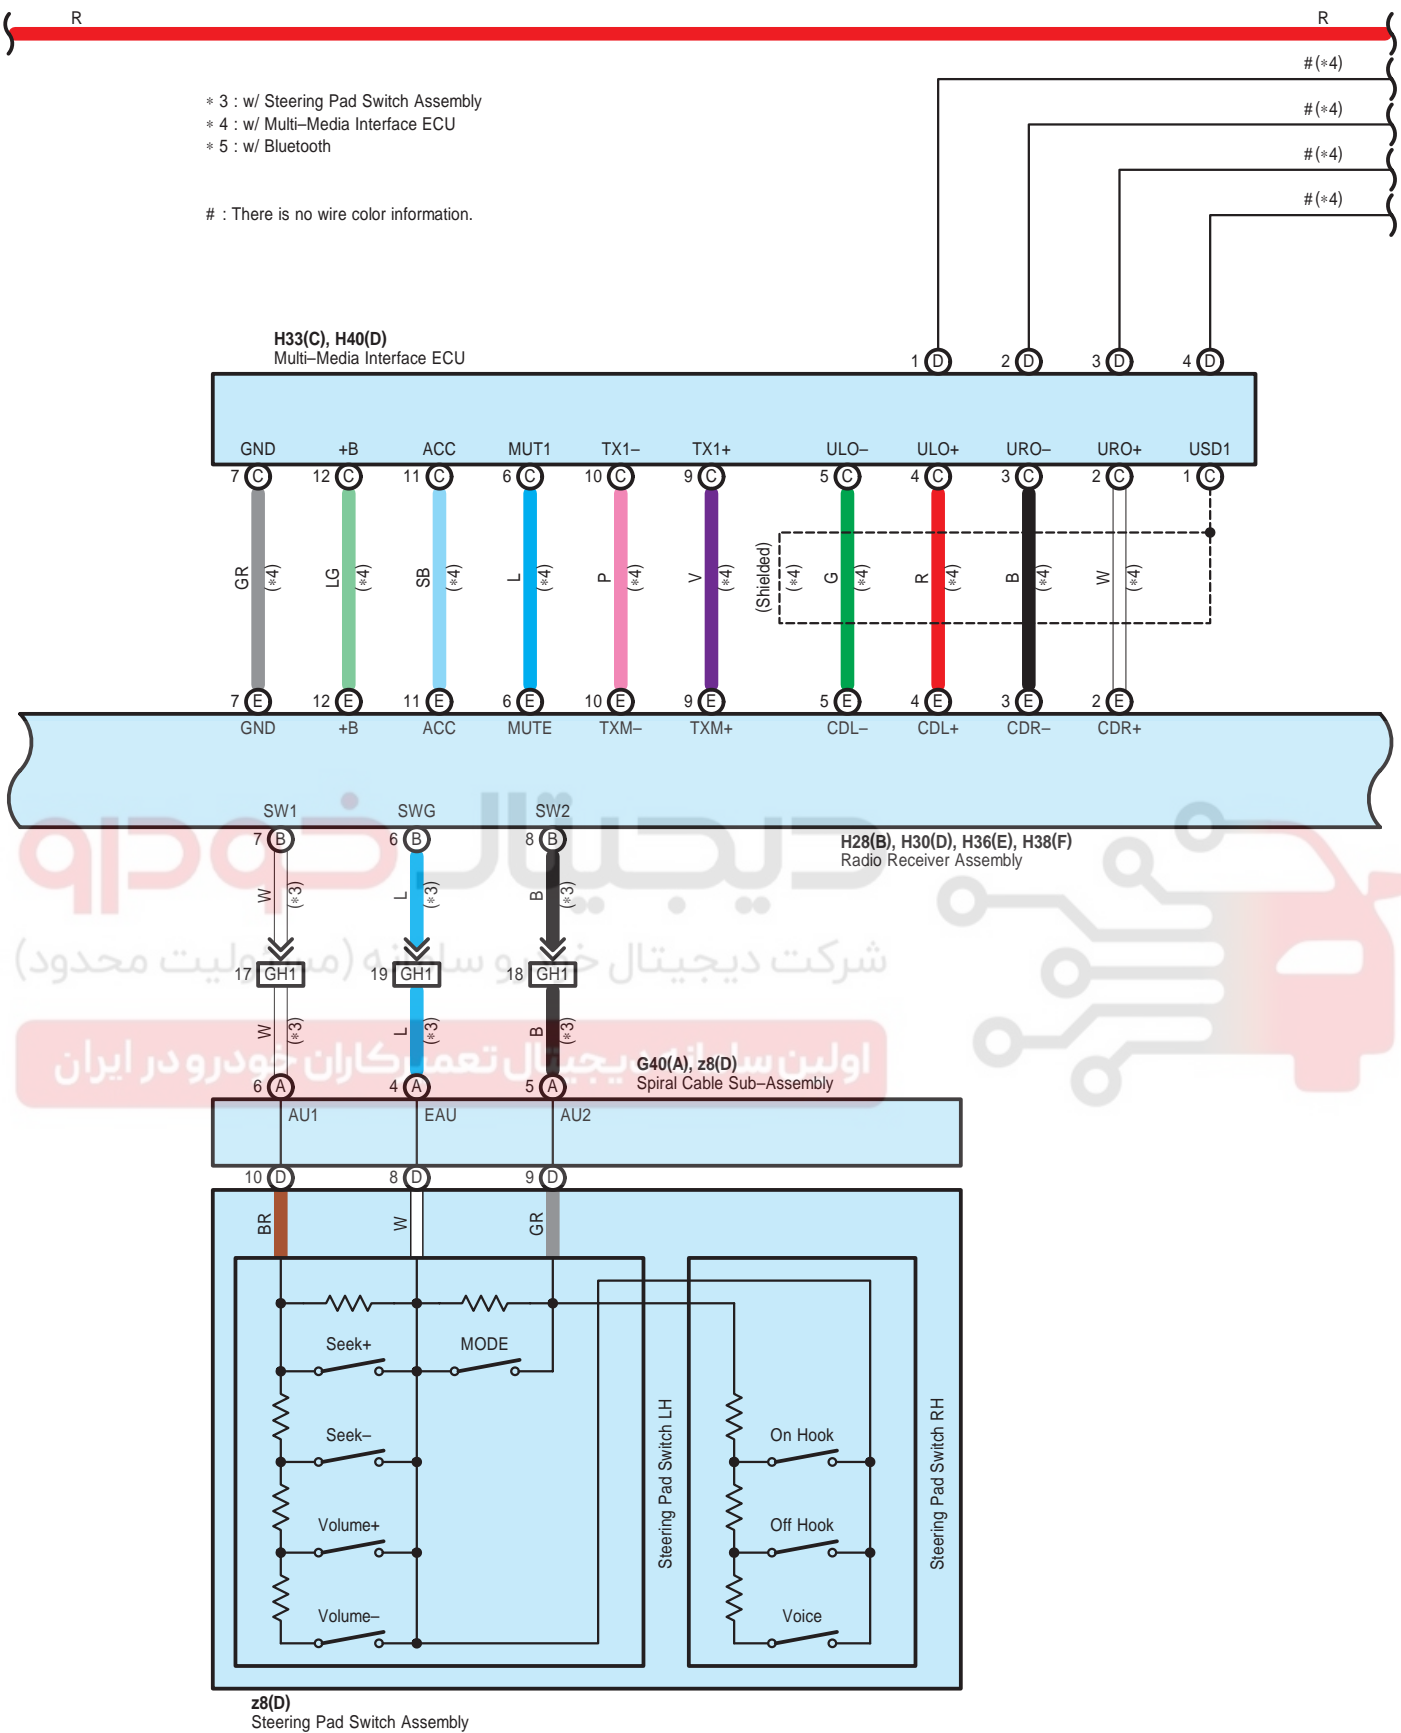

Audio System <9 Speaker w/o Navigation System>

: There is no wire color information.

Audio System <9 Speaker w/o Navigation System>

Audio System <9 Speaker w/o Navigation System>

- * 6 : 1GR-FE
- * 7 : 2TR-FE
- * 8 : 1KD-FTV
- * 9 : 5L-E
- *10 : Except 5L-E
- *11 : Before Oct. 2010 Production
- *12 : From Oct. 2010 Production