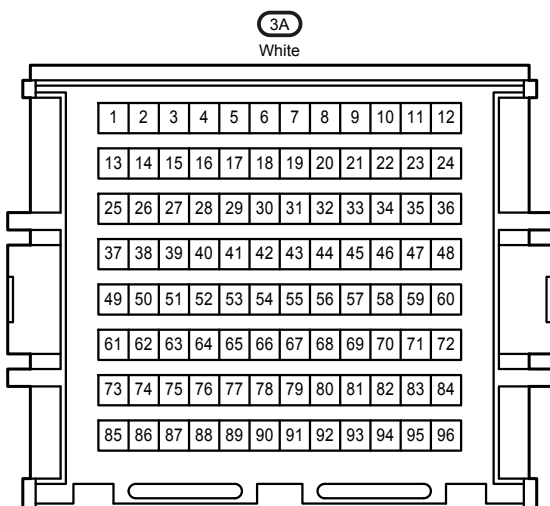

H 36
White

H 38
White

H 39
Black

H 40
Brown

Audio System <9 Speaker w/o Navigation System>

Audio System <9 Speaker w/o Navigation System>

4A
White

4B
White