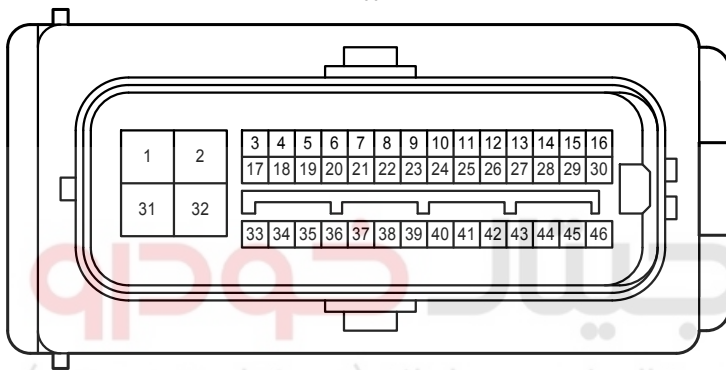

Audio System <9 Speaker w/o Navigation System>

A 7
Black