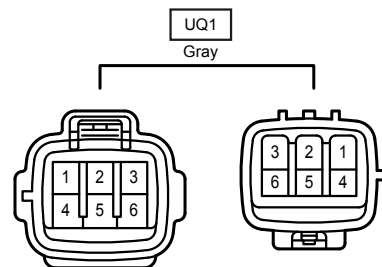

GH3
Gray

Audio System <w/ Navigation System> , Multi-Terrain Monitor <w/ Navigation System> , Navigation System , Parking Assist <Back Guide Monitor / Rear View Monitor and Wide-View Front & Side Monitor> , Parking Assist <TOYOTA Parking Assist-Sensor>