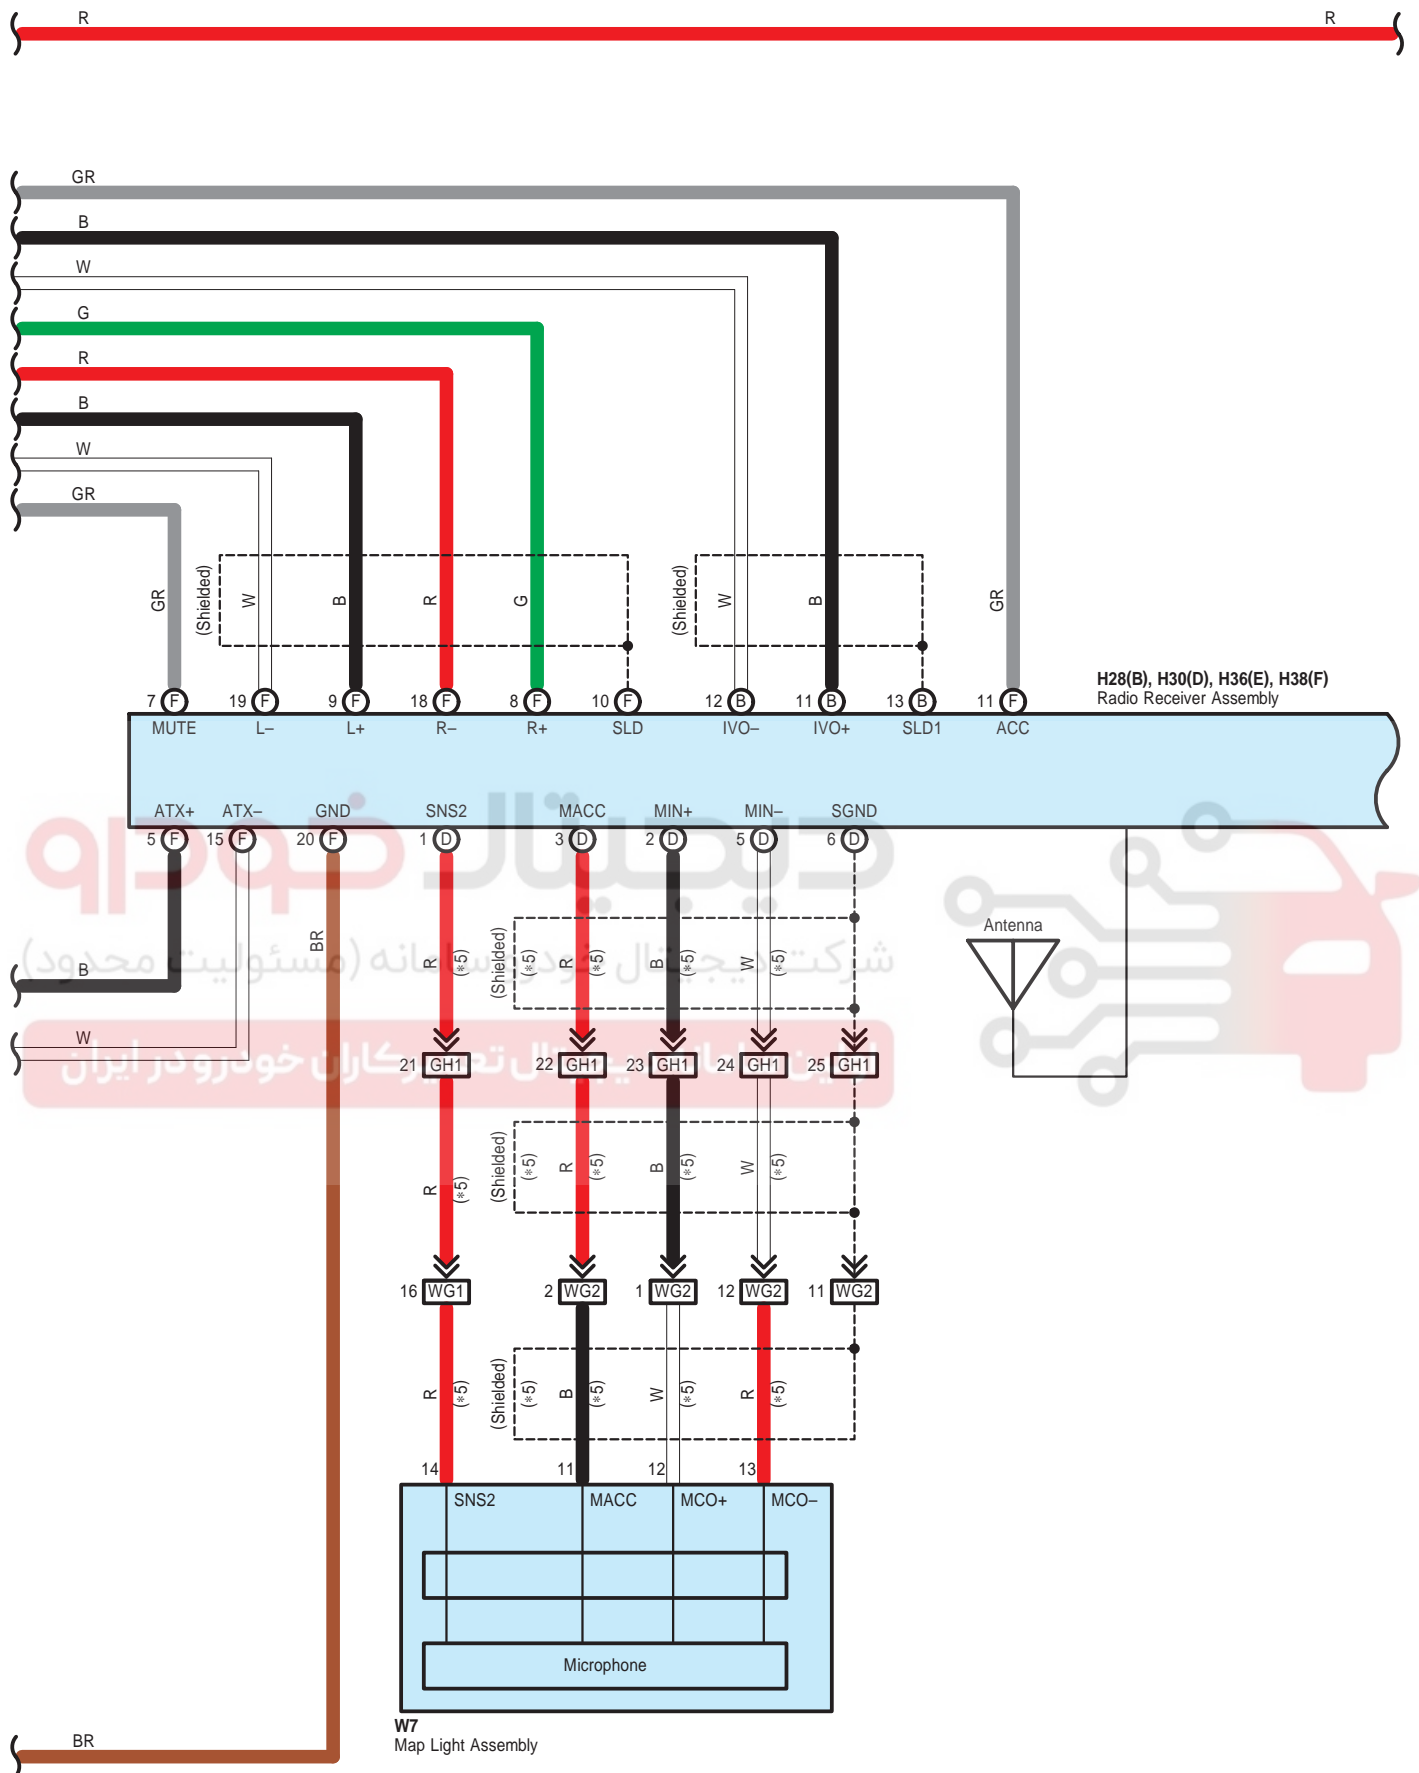

Audio System <9 Speaker w/o Navigation System>