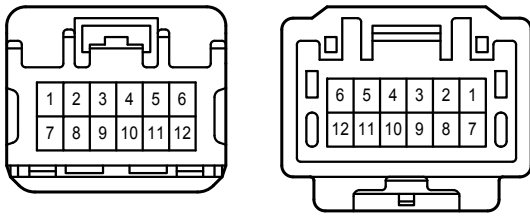

Audio System <6 Speaker w/o Navigation System>

GH2
White