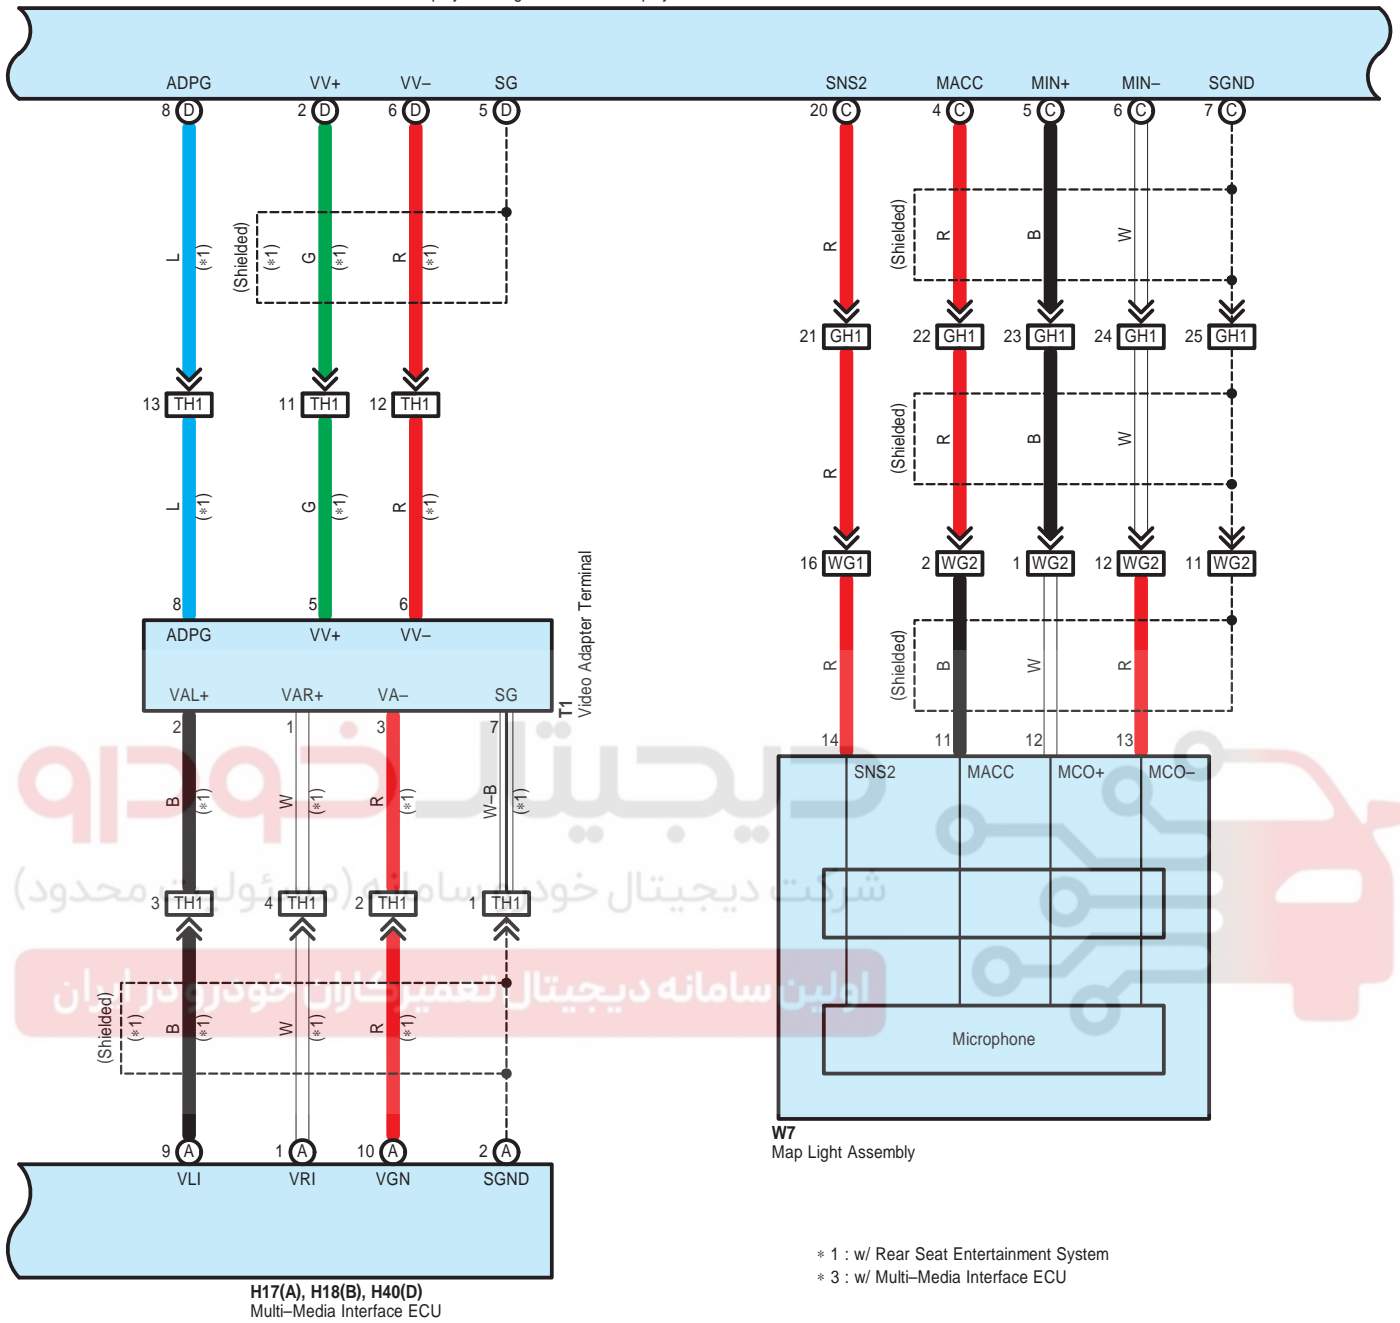

G136(J), H2(A), H3(B), H4(C), H5(D), H8(E), H9(F), H15(G), H41(H), H43(I), H45(K)
Display & Navigation Module Display

H17(A), H18(B), H40(D)
Multi-Media Interface ECU

H1
Radio Receiver Assembly

G136(J), H2(A), H3(B), H4(C), H5(D), H8(E), H9(F), H15(G), H41(H), H43(I), H45(K)
Display & Navigation Module Display