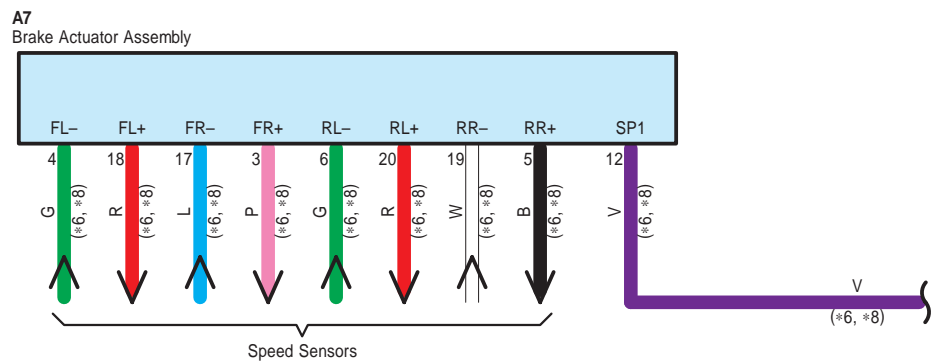

Audio System <9 Speaker w/o Navigation System>

: There is no wire color information.

Audio System <9 Speaker w/o Navigation System>

Audio System <9 Speaker w/o Navigation System>

- * 6 : 1GR-FE
- * 7 : 2TR-FE
- * 8 : 1KD-FTV
- * 9 : 5L-E
- *10 : Except 5L-E
- *11 : Before Oct. 2010 Production
- *12 : From Oct. 2010 Production