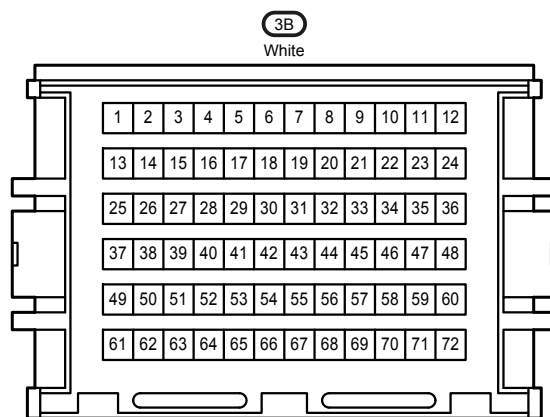

H 36
White

H 38
White

H 39
Black

H 40
Brown

Audio System <9 Speaker w/o Navigation System>

Audio System <9 Speaker w/o Navigation System>

4A
White

4B
White