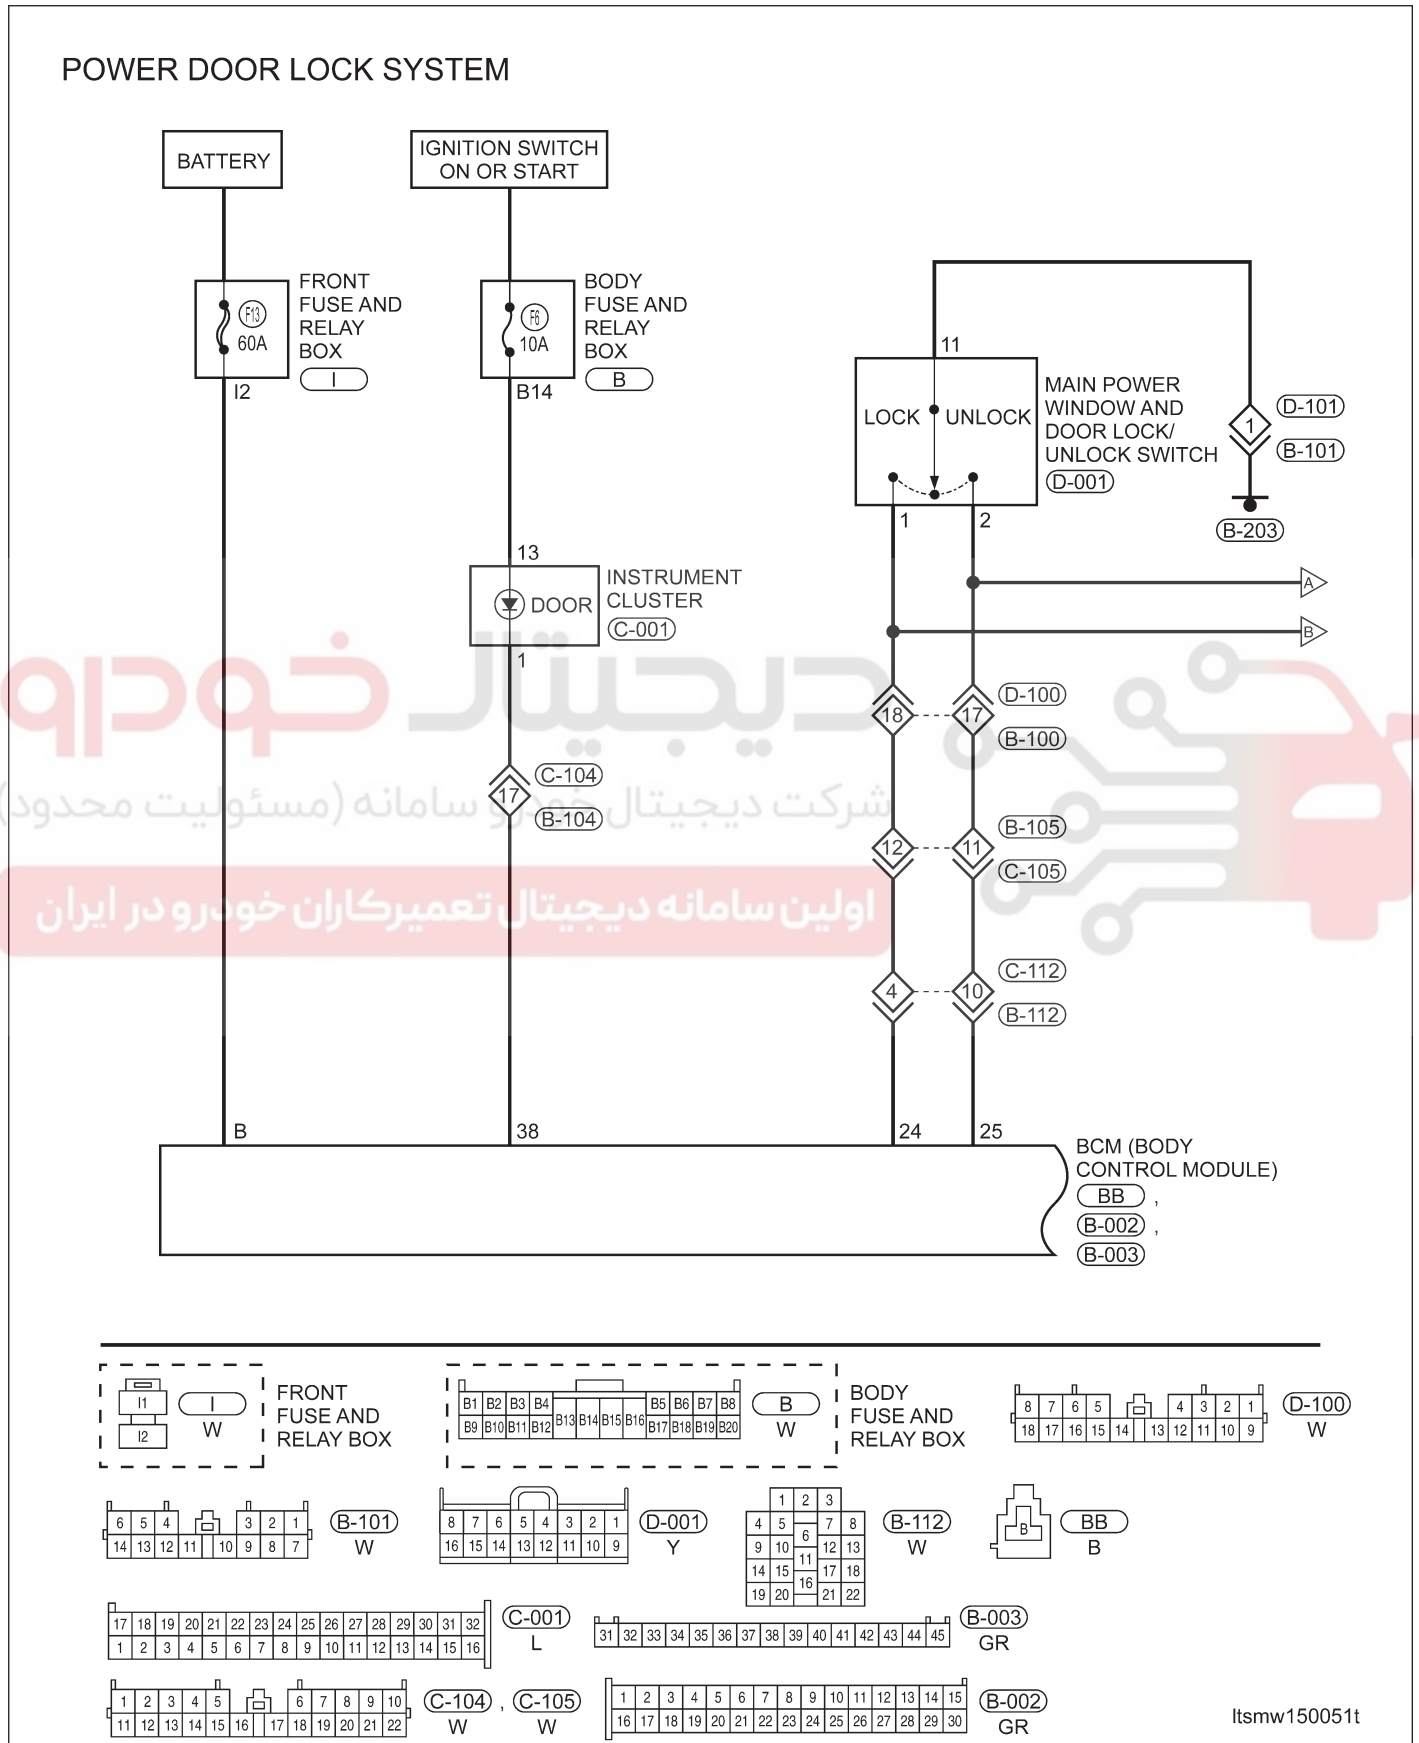

DOOR LOCKS

Electrical Schematics

Power Door Lock System (Page 1 of 5)

DOOR LOCKS

Power Door Lock System (Page 2 of 5)

DOOR LOCKS

Power Door Lock System (Page 3 of 5)

Itsmw150053t

DOOR LOCKS

Power Door Lock System (Page 4 of 5)

DOOR LOCKS

Power Door Lock System (Page 5 of 5)

Itsmw150055t