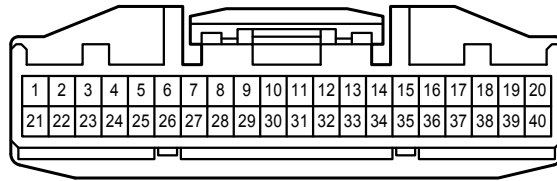

Illumination , Taillight

- * 1 : w/ Daytime Running Light
- * 2 : w/o Daytime Running Light
- *20 : From Aug. 2008 Production
- *21 : Before Aug. 2008 Production

Illumination , Taillight

Illumination , Taillight

A 9
Black

(Cold Area Spec.)

A 9
White

(Australia w/ PTC Heater, Europe Except Cold Area Spec.)

A 12
White

A 16
Black

A 24
Black

A 27
Gray