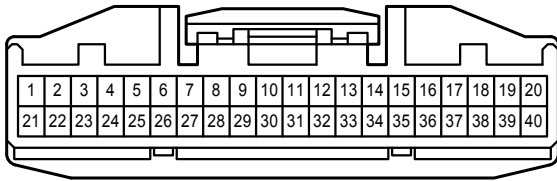

Illumination , Taillight

- * 1 : w/ Daytime Running Light
- * 2 : w/o Daytime Running Light
- *20 : From Aug. 2008 Production
- *21 : Before Aug. 2008 Production

Illumination , Taillight

Illumination , Taillight

A 9
Black

(Cold Area Spec.)

A 9
White

(Australia w/ PTC Heater, Europe Except Cold Area Spec.)

A 12
White

A 16
Black

A 24
Black

A 27
Gray