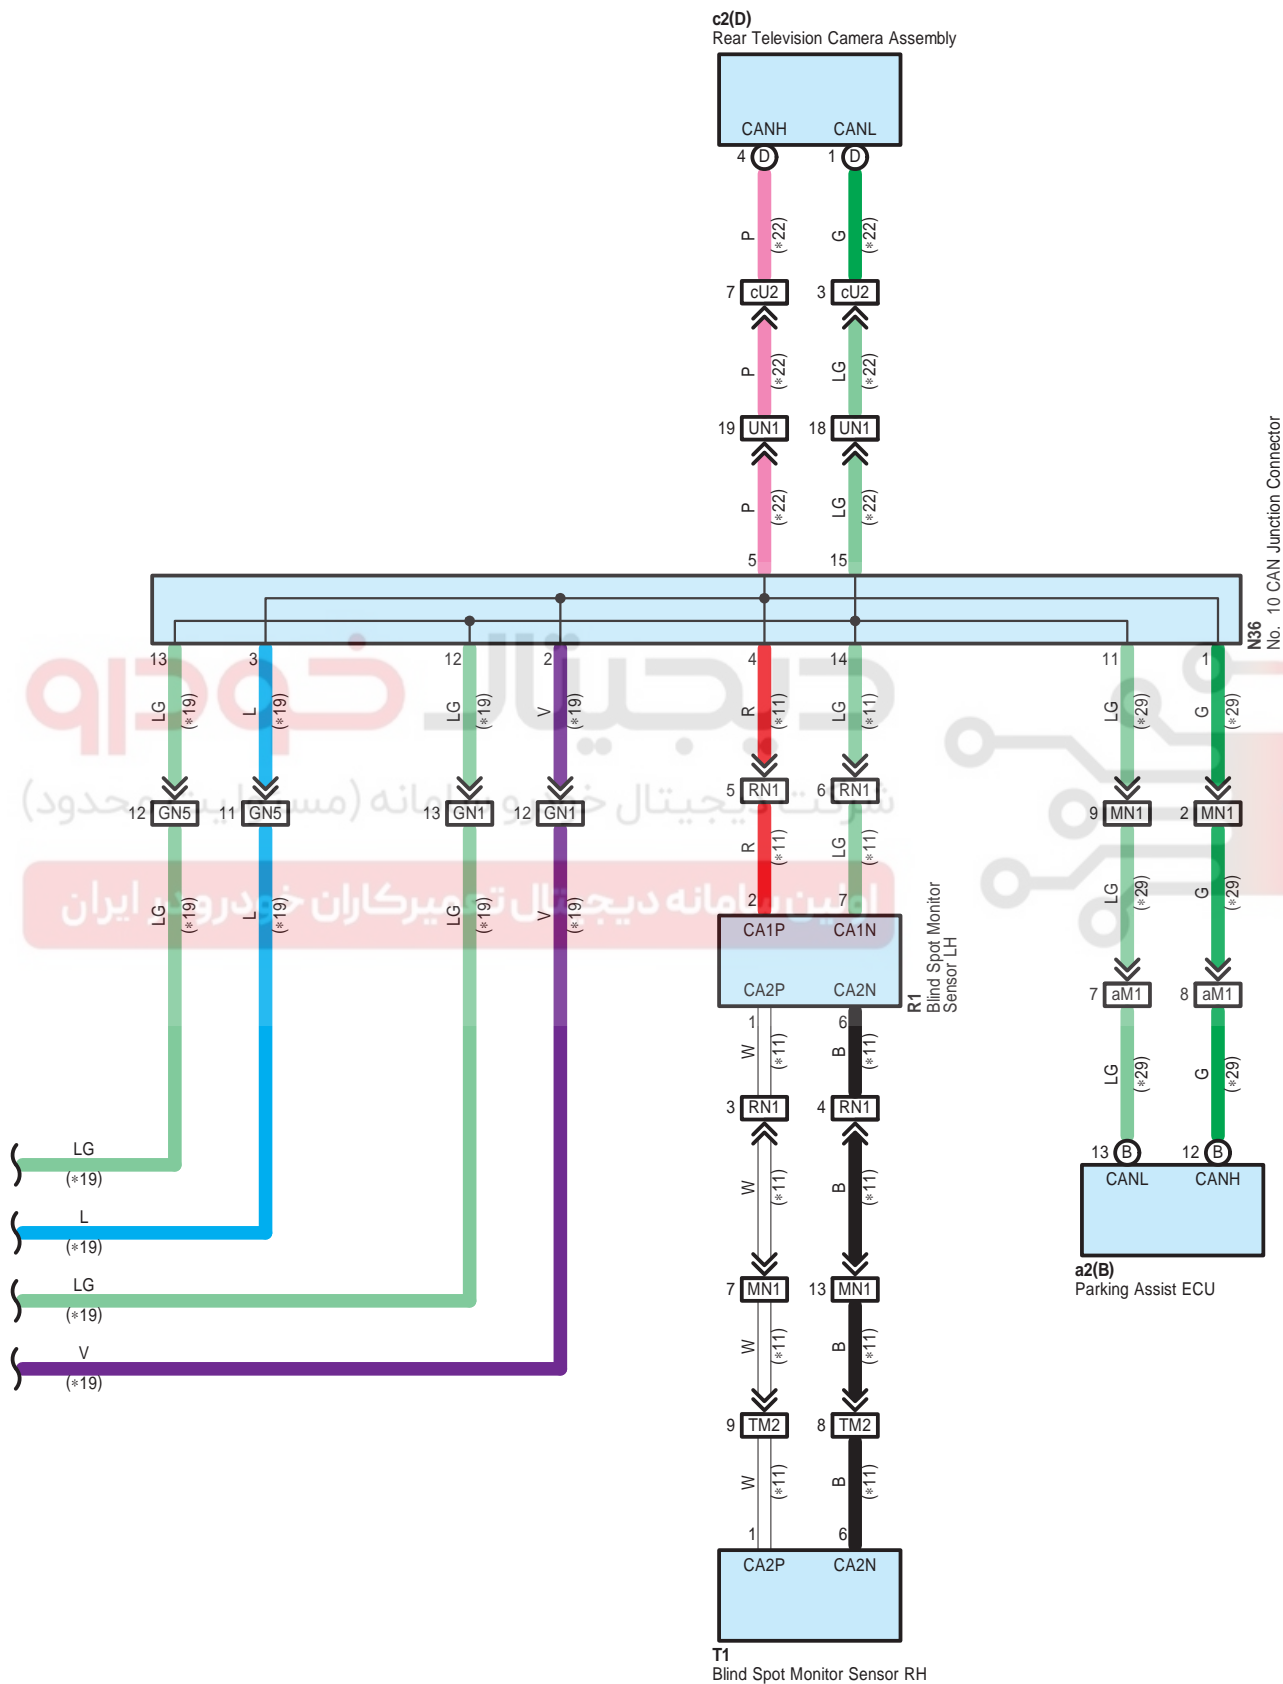

Multiplex Communication System (CAN LHD) (From Oct. 2015 Production)

Q17
Forward Recognition Camera

G168
Driving Support ECU Assembly

G166
Clearance Warning ECU Assembly

Z6
Millimeter Wave Radar Sensor Assembly

- *11 : w/ Blind Spot Monitor System
- *19 : w/ Network Gateway ECU
- *22 : w/ Back Guide Monitor System
- *29 : w/ Panoramic View Monitor System

Multiplex Communication System (CAN LHD) (From Oct. 2015 Production)