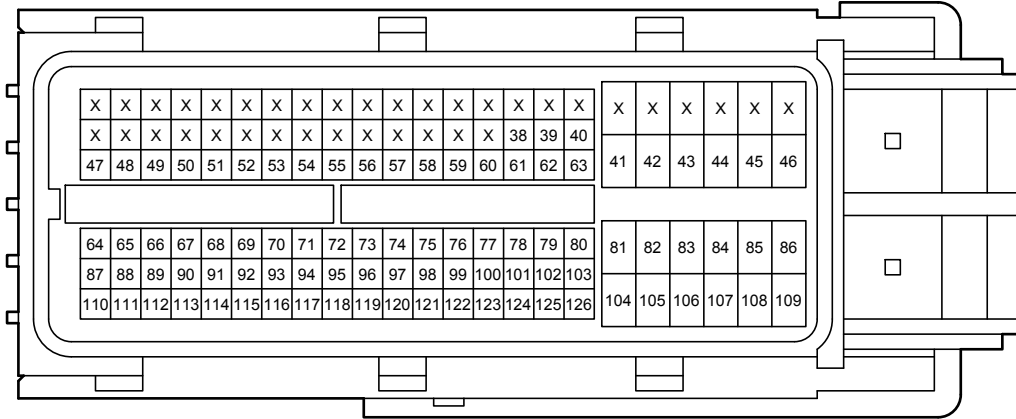

Multiplex Communication System (CAN LHD) (From Oct. 2015 Production)

B76
Black

90980-12398