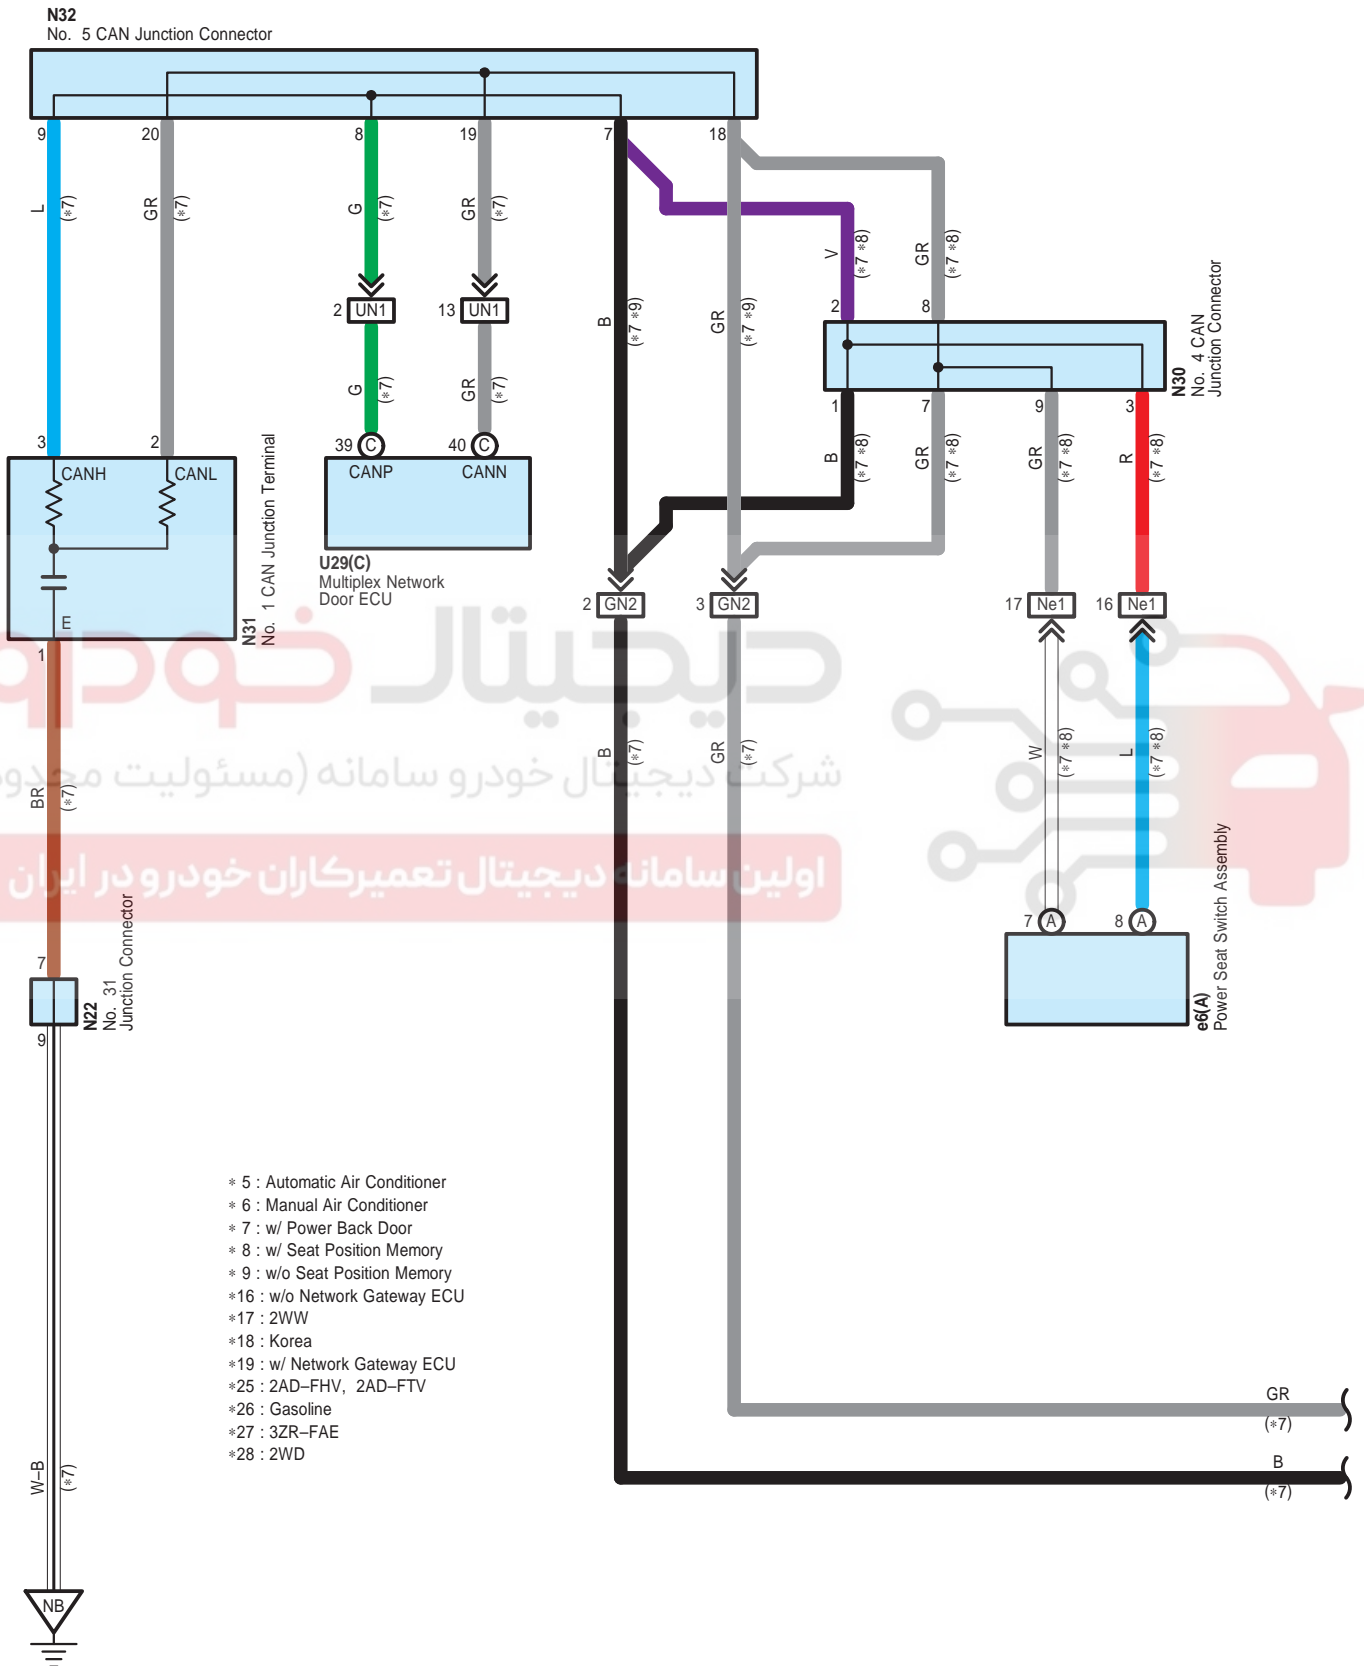

Multiplex Communication System (CAN LHD) (From Oct. 2015 Production)