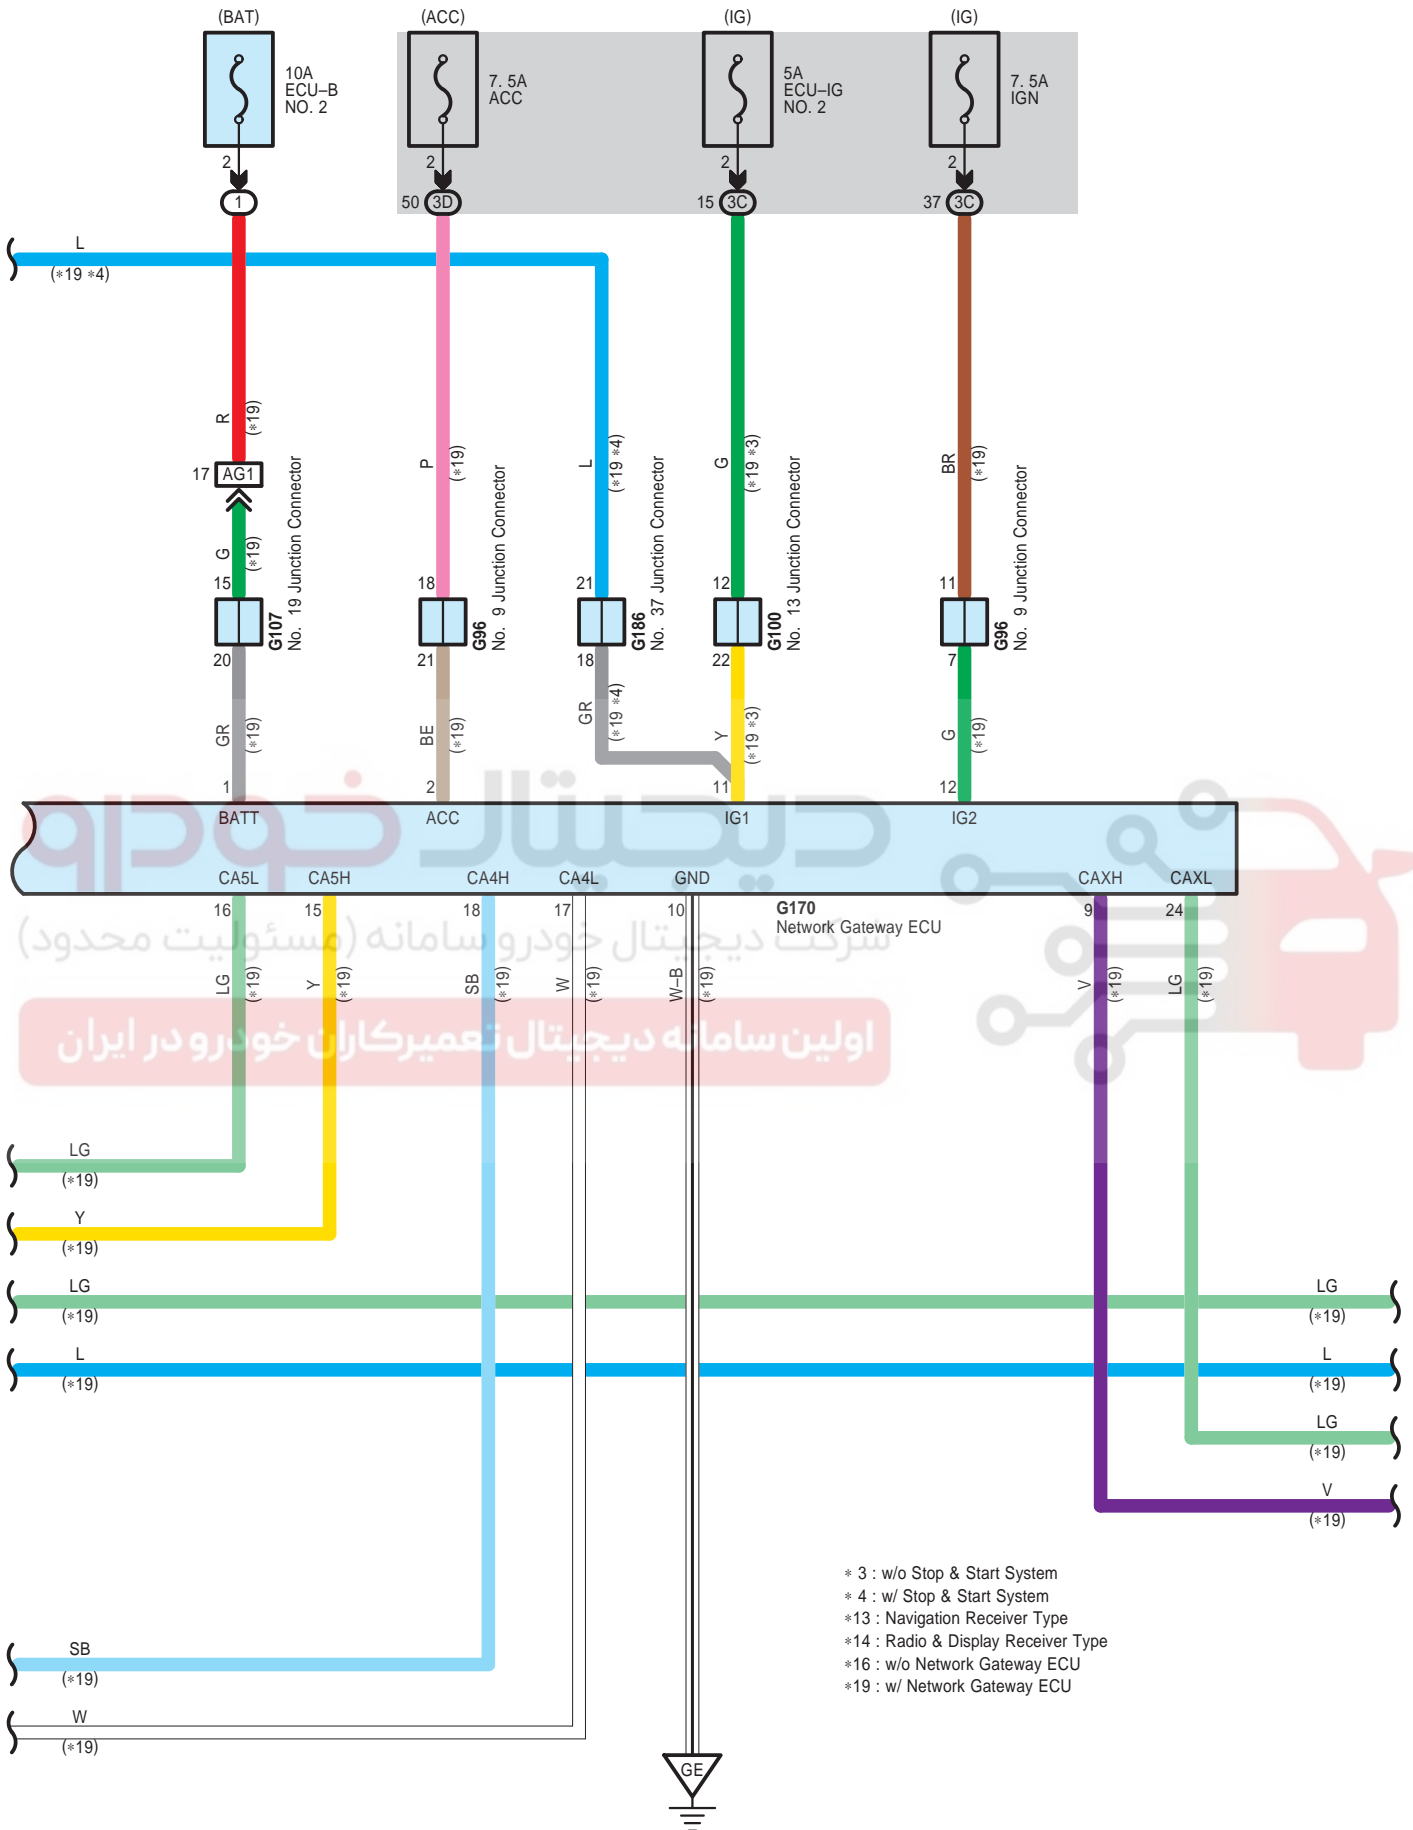

Multiplex Communication System (CAN LHD) (From Oct. 2015 Production)