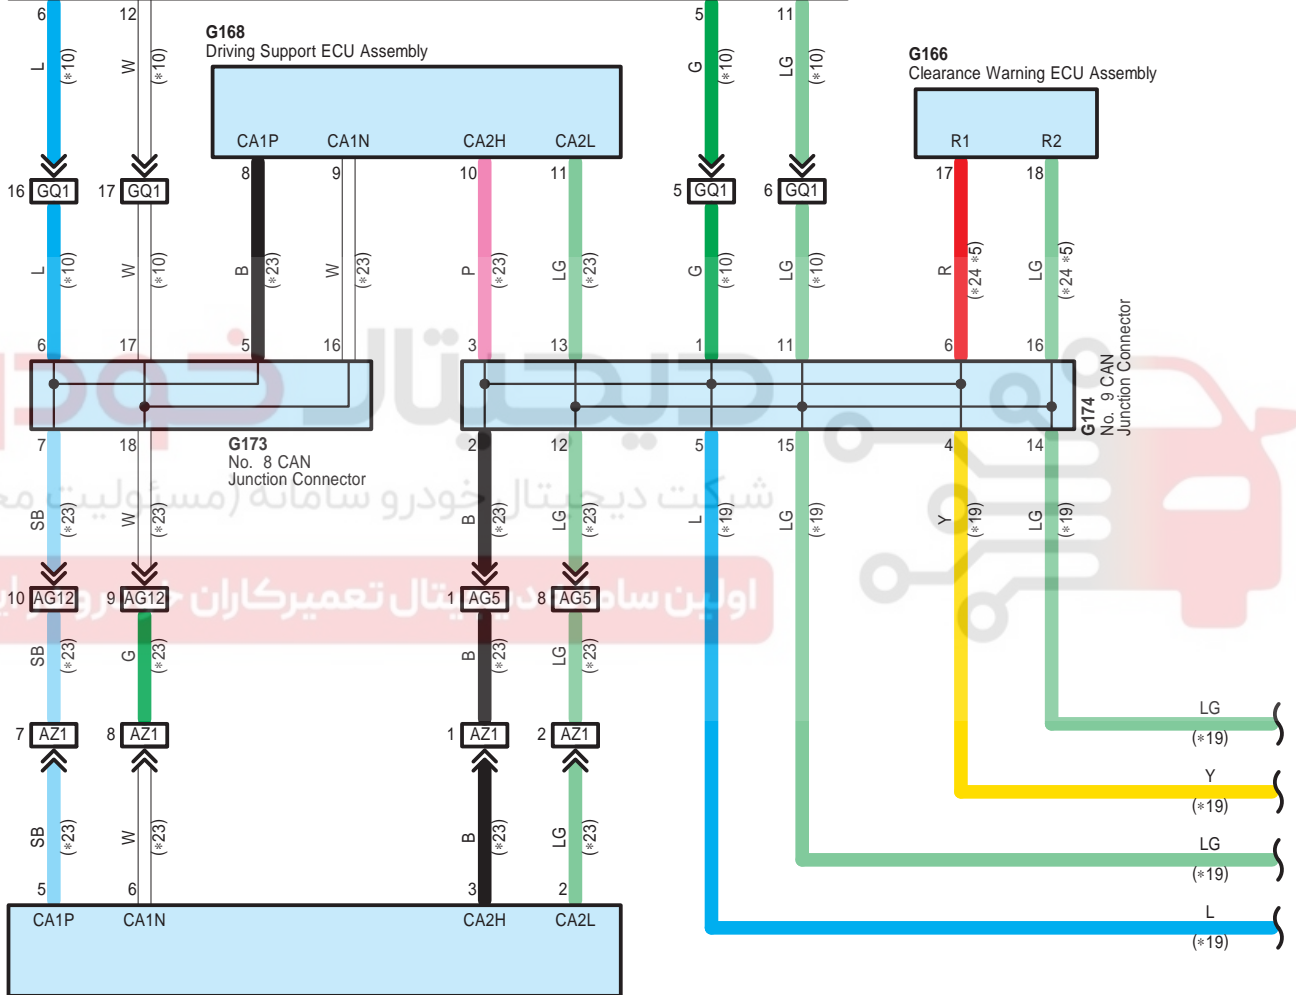

Multiplex Communication System (CAN LHD) (From Oct. 2015 Production)

Q17
Forward Recognition Camera

G168
Driving Support ECU Assembly

G166
Clearance Warning ECU Assembly

Z6
Millimeter Wave Radar Sensor Assembly