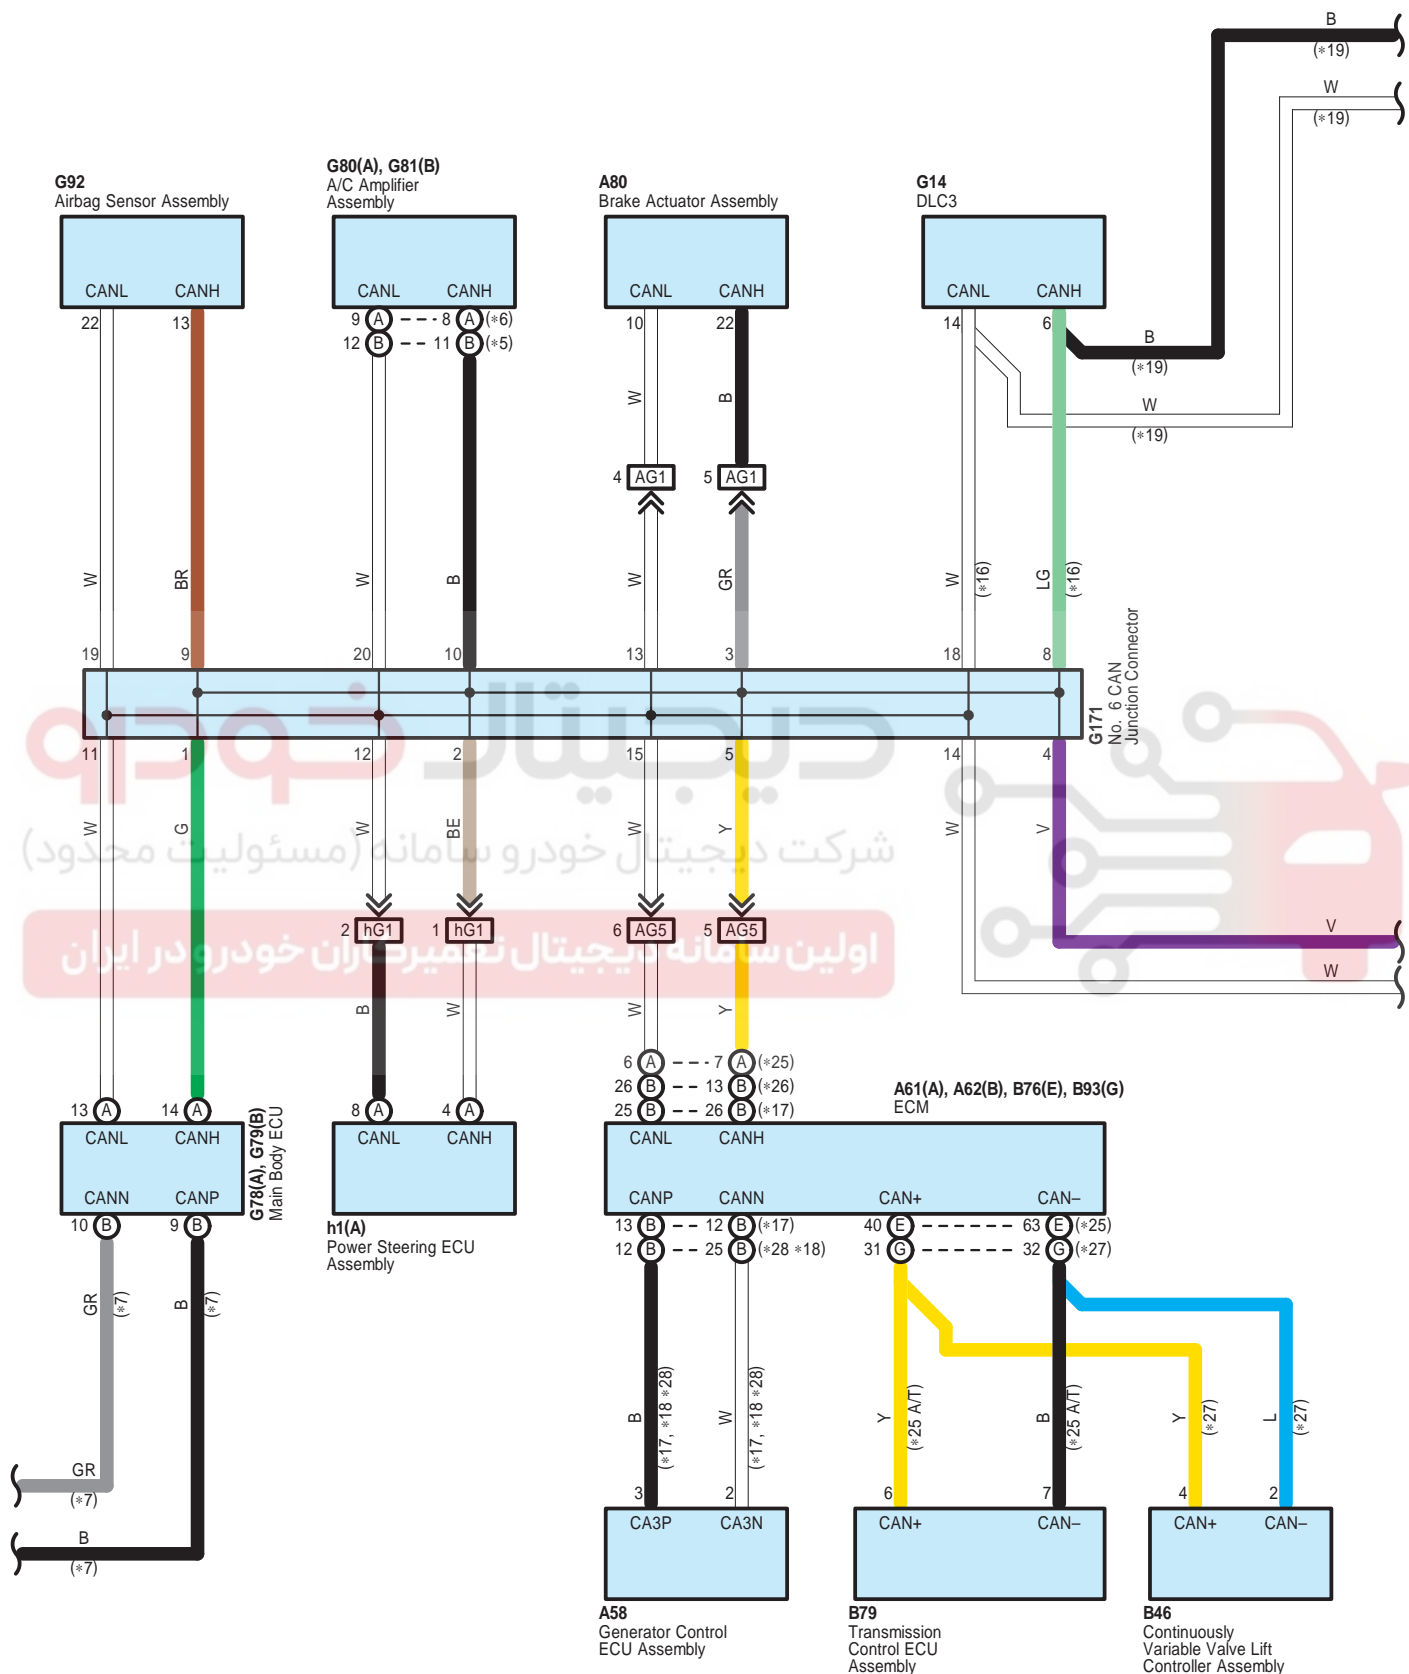

Multiplex Communication System (CAN LHD) (From Oct. 2015 Production)