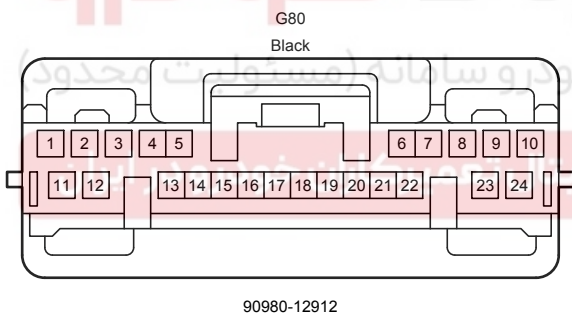

90980-12A38

Multiplex Communication System (CAN LHD) (From Oct. 2015 Production)

Multiplex Communication System (CAN LHD) (From Oct. 2015 Production)

Multiplex Communication System (CAN LHD) (From Oct. 2015 Production)