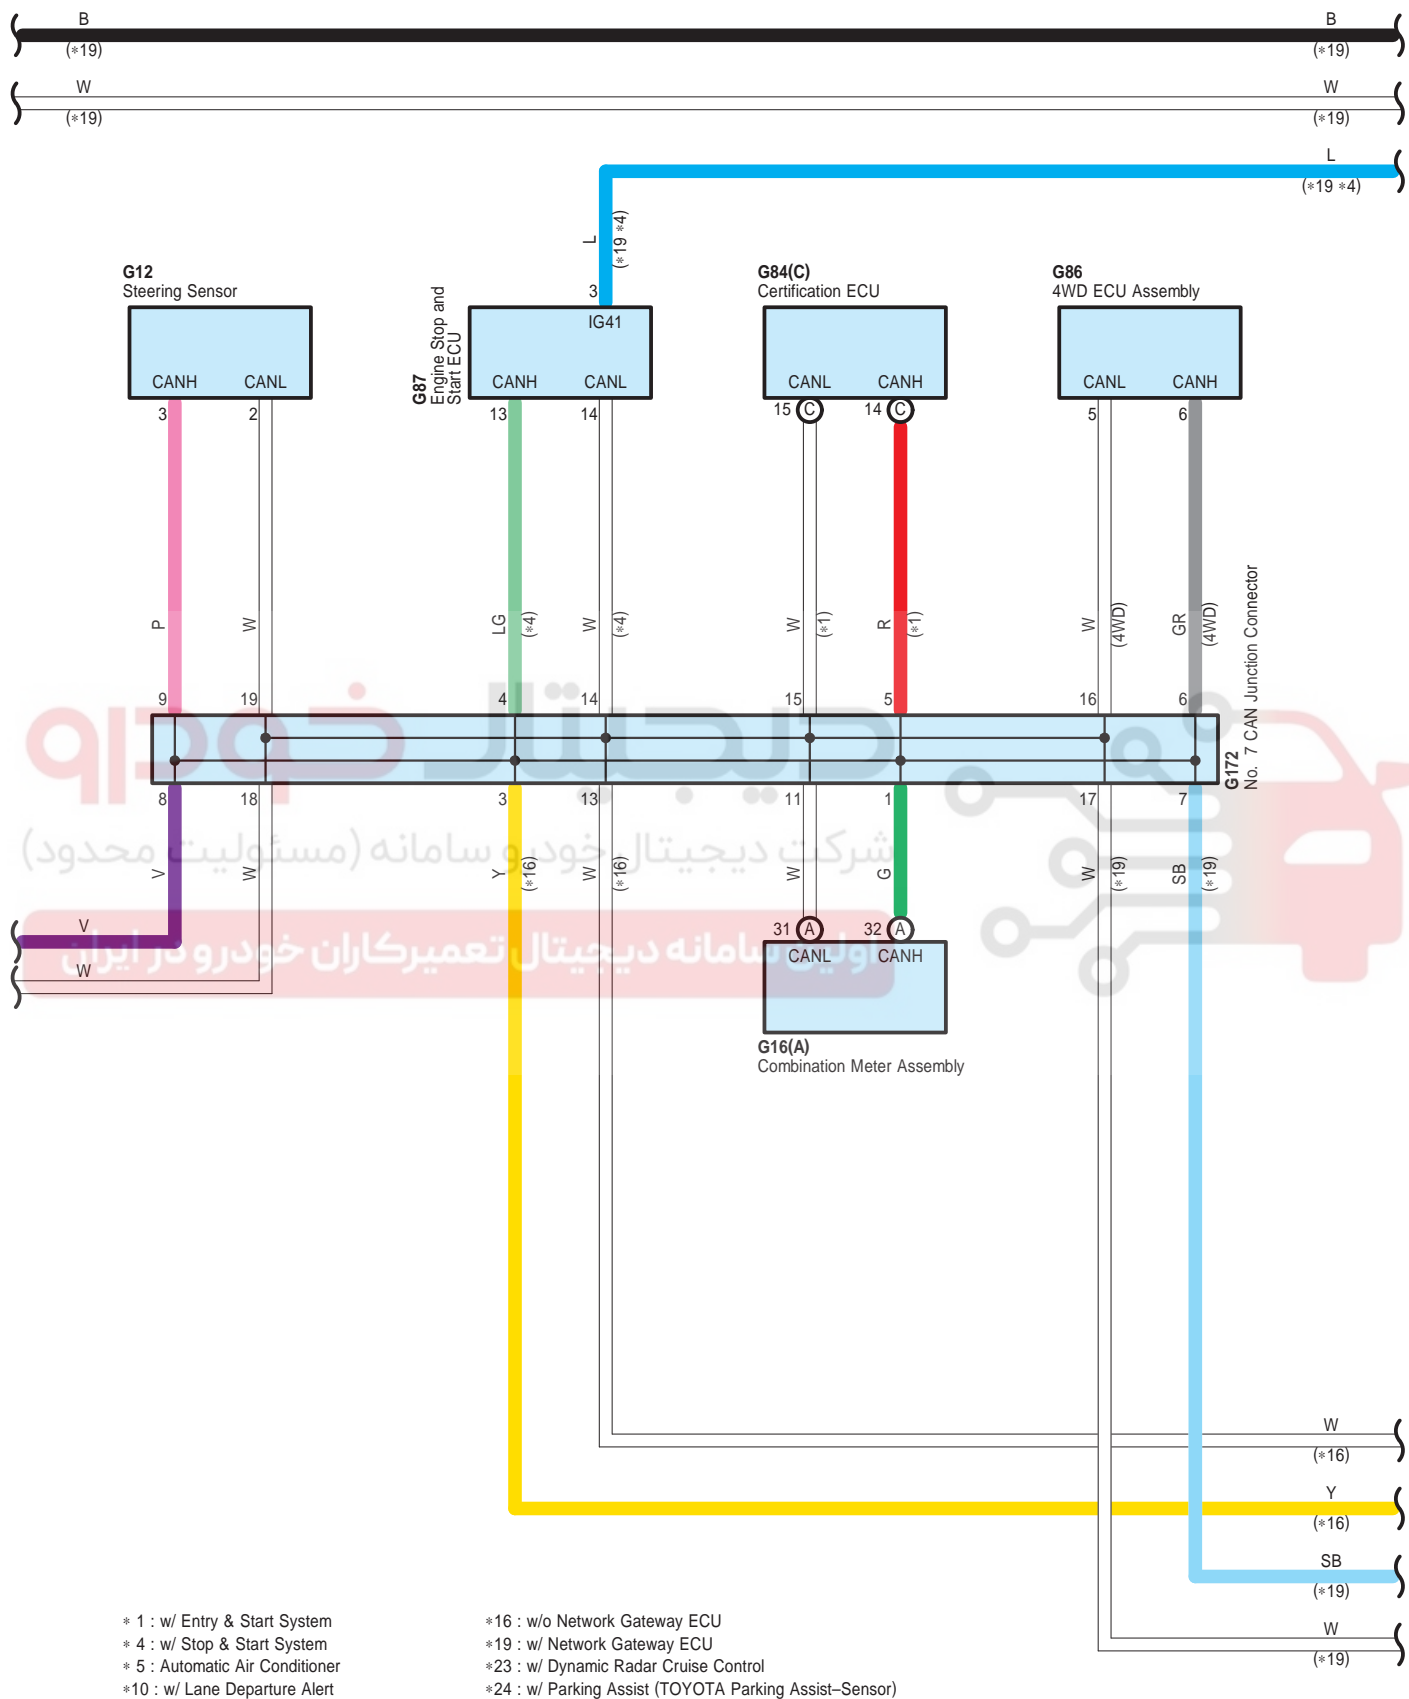

Multiplex Communication System (CAN LHD) (From Oct. 2015 Production)

Q17
Forward Recognition Camera

G168
Driving Support ECU Assembly

G166
Clearance Warning ECU Assembly

Z6
Millimeter Wave Radar Sensor Assembly