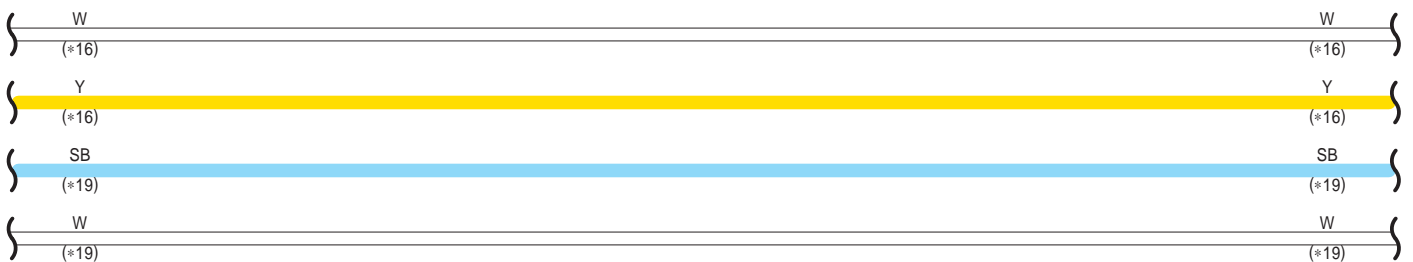

Multiplex Communication System (CAN LHD) (From Oct. 2015 Production)

Q17
Forward Recognition Camera

G168
Driving Support ECU Assembly

G166
Clearance Warning ECU Assembly

Z6
Millimeter Wave Radar Sensor Assembly