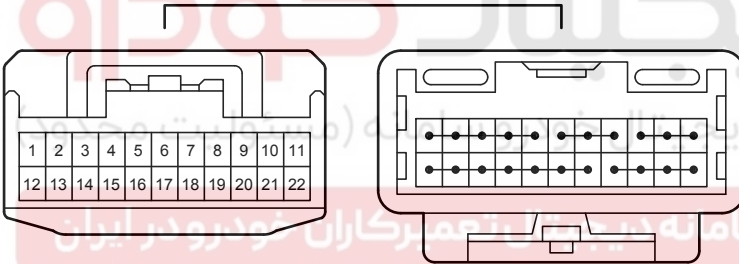

Multiplex Communication System (CAN LHD) (From Oct. 2015 Production)

G173
Blue

90980-12372

G174
White

90980-12A58

G186
White

90980-12372

N22
Blue