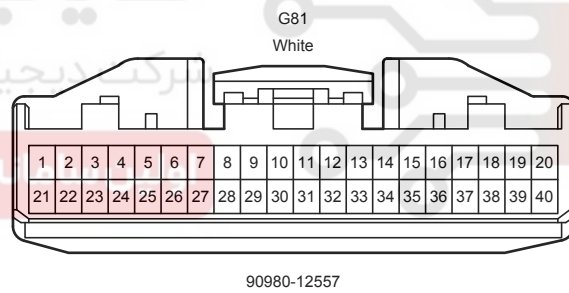

90980-12A38

Multiplex Communication System (CAN LHD) (From Oct. 2015 Production)

Multiplex Communication System (CAN LHD) (From Oct. 2015 Production)

Multiplex Communication System (CAN LHD) (From Oct. 2015 Production)