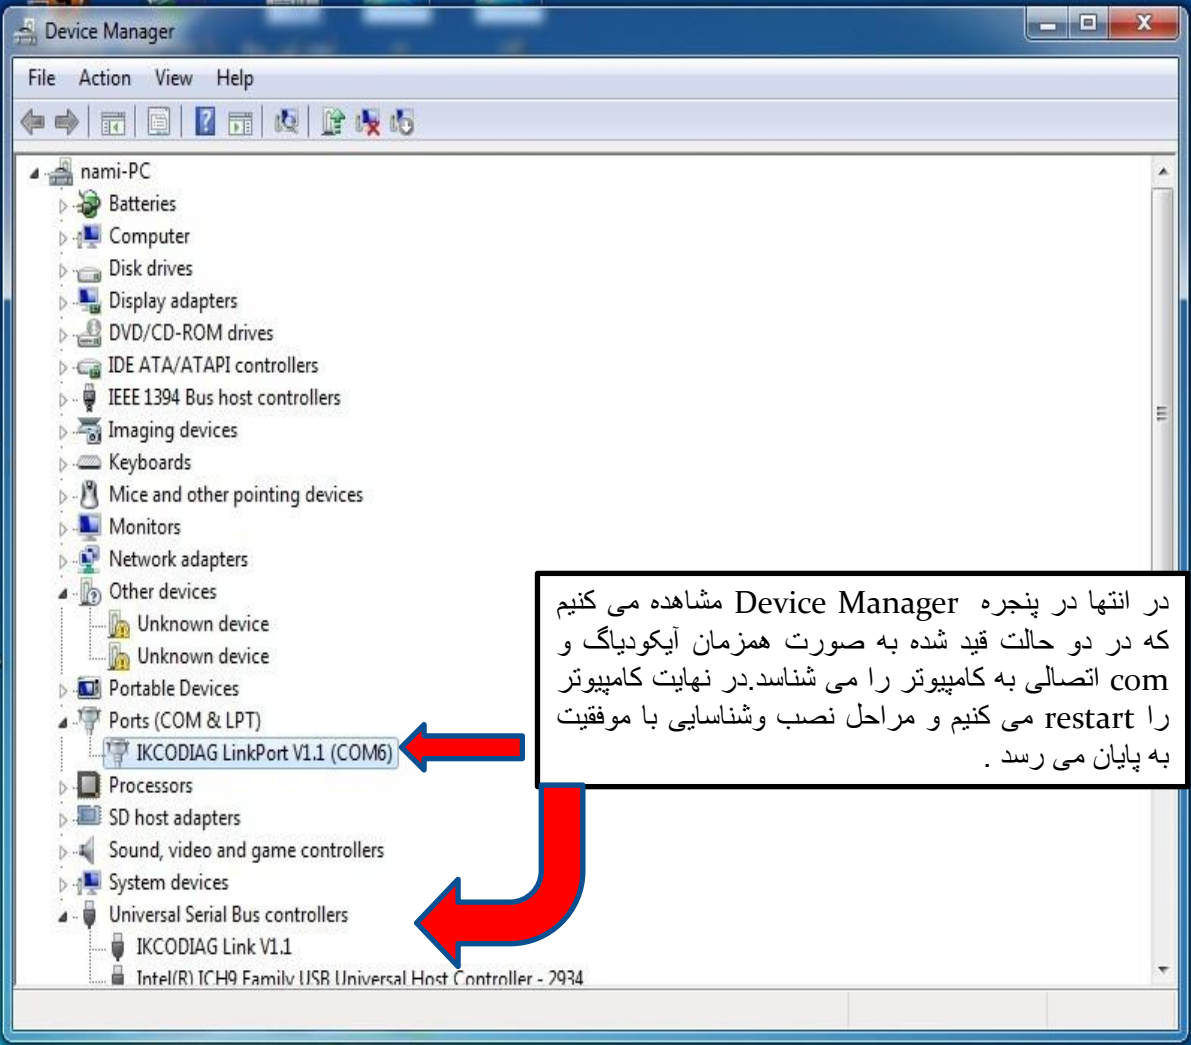

در انتها در پنجره Device Manager مشاهده می کنیم که در دو حالت قید شده به صورت همزمان آیکودیگ و com اتصالی به کامپیوتر را می شناسد. در نهایت کامپیوتر را restart می کنیم و مراحل نصب و شناسایی با موفقیت به پایان می رسد .